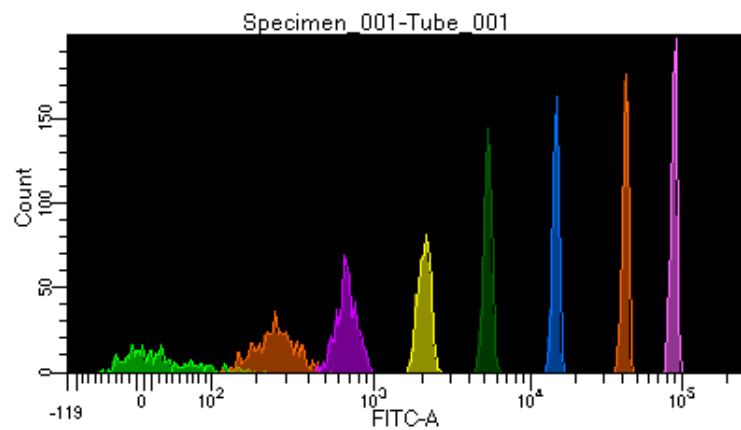

BD FACSDiva 8.0.1

Tube: Tube_001

Population	#Events	%Parent	%Total
All Events	5,000	####	100.0
P1	3,985	79.7	79.7
P2	389	9.8	7.8
P3	528	13.2	10.6
P4	561	14.1	11.2
P5	502	12.6	10.0
P6	530	13.3	10.6
P7	478	12.0	9.6
P8	470	11.8	9.4
P9	521	13.1	10.4