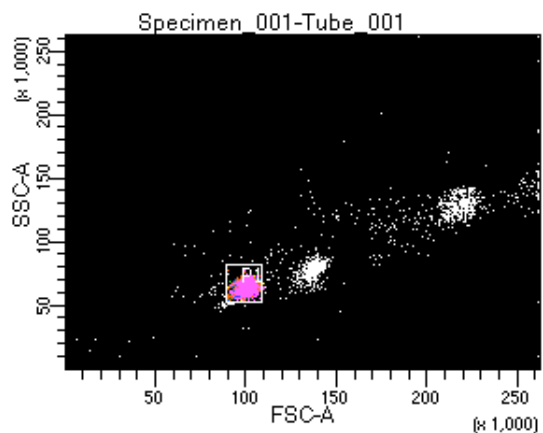

BD FACSDiva 8.0.1

Tube: Tube_001

Population	#Events	%Parent	%Total
All Events	5,000	####	100.0
P1	3,985	79.7	79.7
P2	389	9.8	7.8
P3	528	13.2	10.6
P4	561	14.1	11.2
P5	502	12.6	10.0
P6	530	13.3	10.6
P7	478	12.0	9.6
P8	470	11.8	9.4
P9	521	13.1	10.4