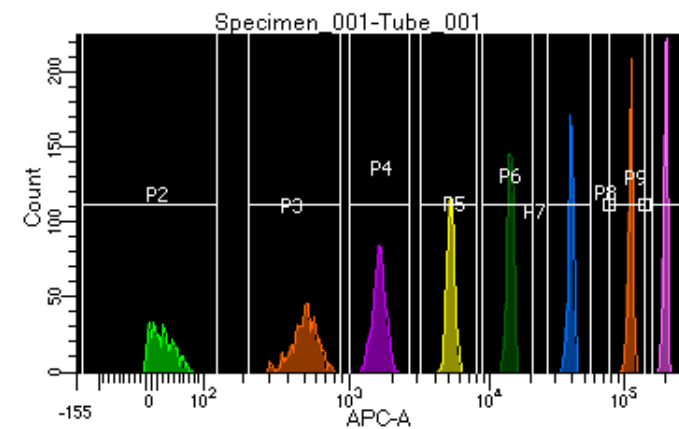

BD FACSDiva 8.0.1

Tube: Tube_001

Population	#Events	%Parent	%Total
All Events	5,000	####	100.0
P1	3,985	79.7	79.7
P2	389	9.8	7.8
P3	528	13.2	10.6
P4	561	14.1	11.2
P5	502	12.6	10.0
P6	530	13.3	10.6
P7	478	12.0	9.6
P8	470	11.8	9.4
P9	521	13.1	10.4