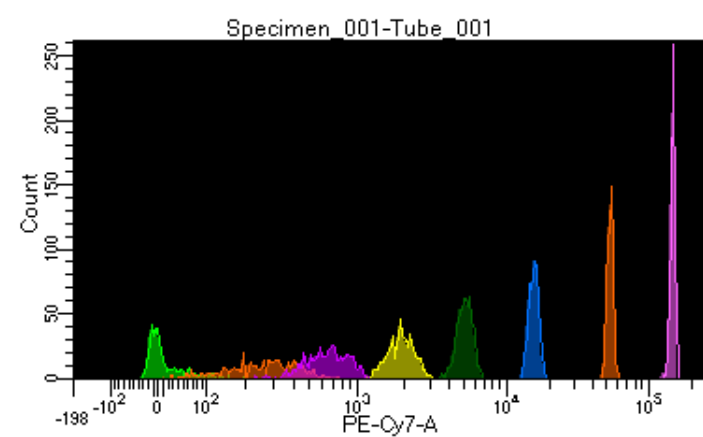

BD FACSDiva 8.0.1

Tube: Tube_001

Population	#Events	%Parent	%Total
All Events	5,000	####	100.0
P1	3,985	79.7	79.7
P2	389	9.8	7.8
P3	528	13.2	10.6
P4	561	14.1	11.2
P5	502	12.6	10.0
P6	530	13.3	10.6
P7	478	12.0	9.6
P8	470	11.8	9.4
P9	521	13.1	10.4