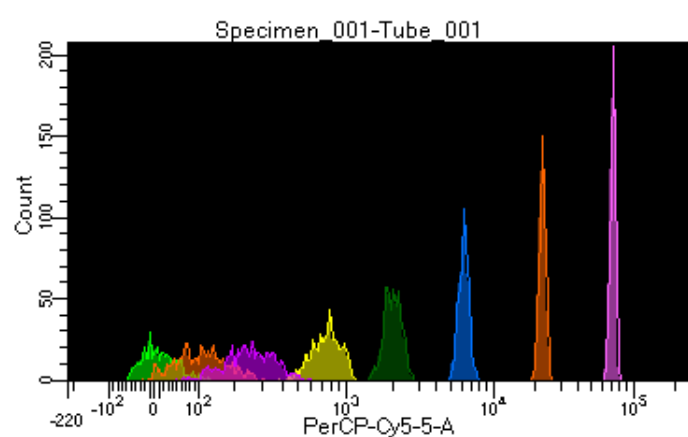

BD FACSDiva 8.0.1

Tube: Tube_001

Population	#Events	%Parent	%Total
All Events	5,000	####	100.0
P1	3,985	79.7	79.7
P2	389	9.8	7.8
P3	528	13.2	10.6
P4	561	14.1	11.2
P5	502	12.6	10.0
P6	530	13.3	10.6
P7	478	12.0	9.6
P8	470	11.8	9.4
P9	521	13.1	10.4