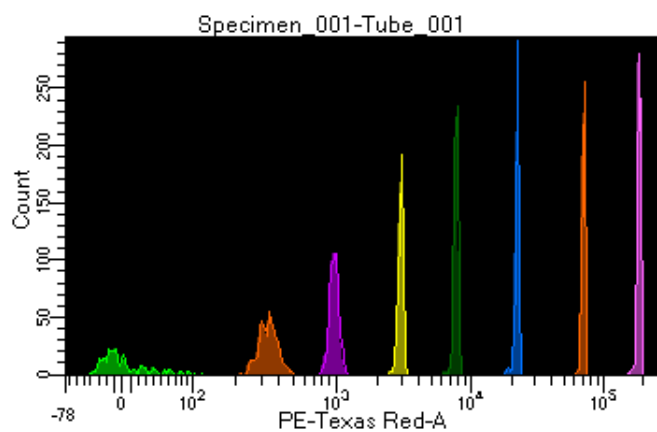

BD FACSDiva 8.0.1

Tube: Tube_001

Population	#Events	%Parent	%Total
All Events	5,000	####	100.0
P1	3,985	79.7	79.7
P2	389	9.8	7.8
P3	528	13.2	10.6
P4	561	14.1	11.2
P5	502	12.6	10.0
P6	530	13.3	10.6
P7	478	12.0	9.6
P8	470	11.8	9.4
P9	521	13.1	10.4