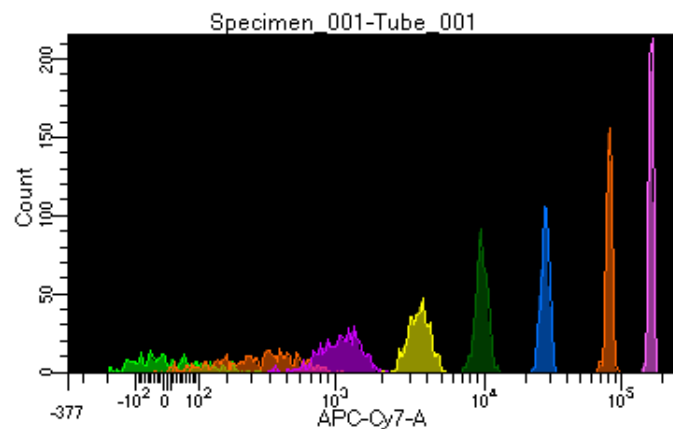

BD FACSDiva 8.0.1

Tube: Tube_001

Population	#Events	%Parent	%Total
All Events	5,000	####	100.0
P1	3,985	79.7	79.7
P2	389	9.8	7.8
P3	528	13.2	10.6
P4	561	14.1	11.2
P5	502	12.6	10.0
P6	530	13.3	10.6
P7	478	12.0	9.6
P8	470	11.8	9.4
P9	521	13.1	10.4