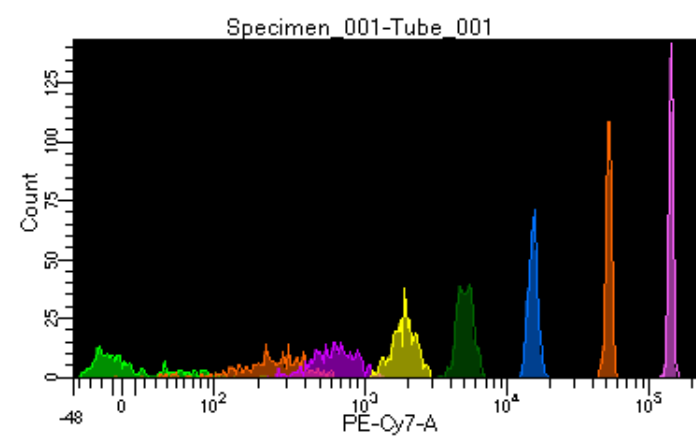

BD FACSDiva 8.0.1

Tube: Tube_001

Population	#Events	%Parent	%Total
All Events	3,312	####	100.0
P1	2,497	75.4	75.4
P2	272	10.9	8.2
P3	309	12.4	9.3
P4	317	12.7	9.6
P5	328	13.1	9.9
P6	349	14.0	10.5
P7	309	12.4	9.3
P8	307	12.3	9.3
P9	304	12.2	9.2