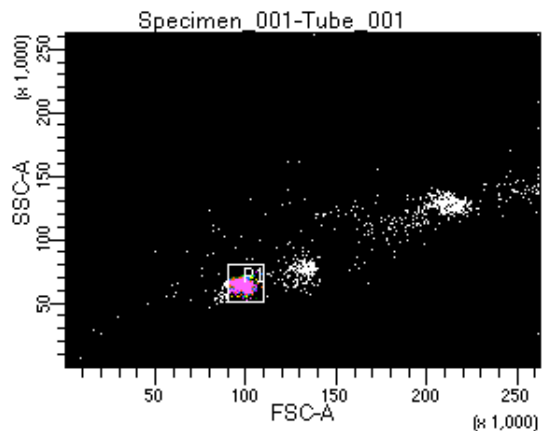

BD FACSDiva 8.0.1

Tube: Tube_001

Population	#Events	%Parent	%Total
All Events	3,312	####	100.0
P1	2,497	75.4	75.4
P2	272	10.9	8.2
P3	309	12.4	9.3
P4	317	12.7	9.6
P5	328	13.1	9.9
P6	349	14.0	10.5
P7	309	12.4	9.3
P8	307	12.3	9.3
P9	304	12.2	9.2