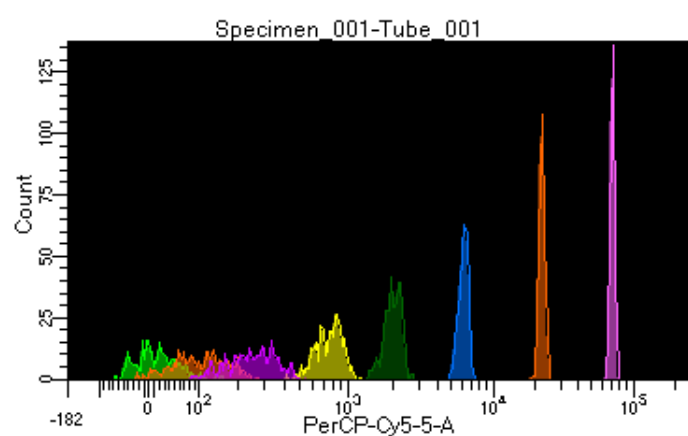

BD FACSDiva 8.0.1

Tube: Tube_001

Population	#Events	%Parent	%Total
All Events	3,312	####	100.0
P1	2,497	75.4	75.4
P2	272	10.9	8.2
P3	309	12.4	9.3
P4	317	12.7	9.6
P5	328	13.1	9.9
P6	349	14.0	10.5
P7	309	12.4	9.3
P8	307	12.3	9.3
P9	304	12.2	9.2