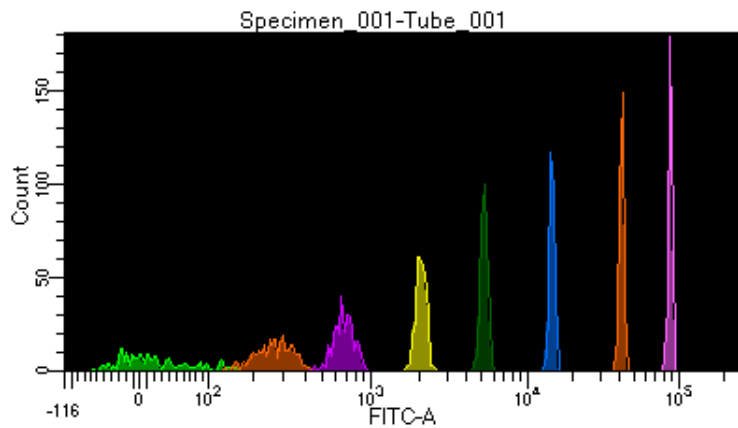

BD FACSDiva 8.0.1

Tube: Tube_001

Population	#Events	%Parent	%Total
All Events	3,312	####	100.0
P1	2,497	75.4	75.4
P2	272	10.9	8.2
P3	309	12.4	9.3
P4	317	12.7	9.6
P5	328	13.1	9.9
P6	349	14.0	10.5
P7	309	12.4	9.3
P8	307	12.3	9.3
P9	304	12.2	9.2