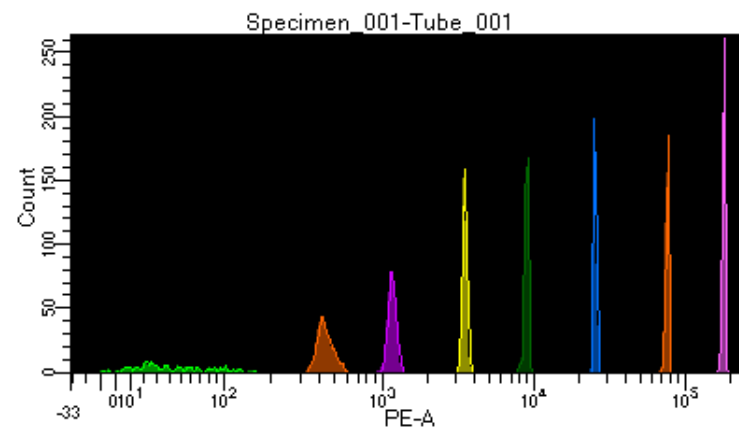

BD FACSDiva 8.0.1

Tube: Tube_001

Population	#Events	%Parent	%Total
All Events	3,312	####	100.0
P1	2,497	75.4	75.4
P2	272	10.9	8.2
P3	309	12.4	9.3
P4	317	12.7	9.6
P5	328	13.1	9.9
P6	349	14.0	10.5
P7	309	12.4	9.3
P8	307	12.3	9.3
P9	304	12.2	9.2