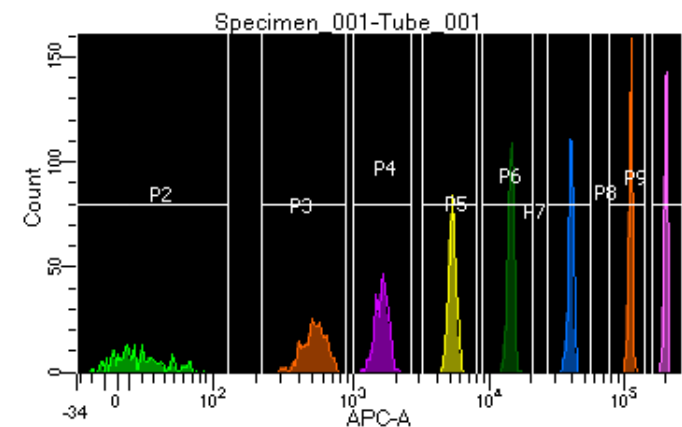

BD FACSDiva 8.0.1

Tube: Tube_001

Population	#Events	%Parent	%Total
All Events	3,312	####	100.0
P1	2,497	75.4	75.4
P2	272	10.9	8.2
P3	309	12.4	9.3
P4	317	12.7	9.6
P5	328	13.1	9.9
P6	349	14.0	10.5
P7	309	12.4	9.3
P8	307	12.3	9.3
P9	304	12.2	9.2