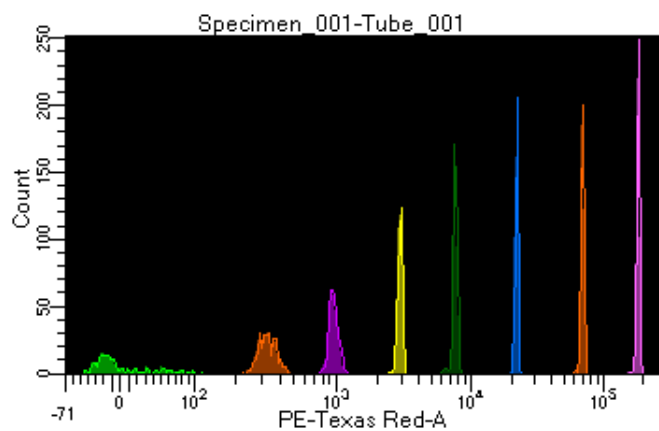

BD FACSDiva 8.0.1

Tube: Tube_001

Population	#Events	%Parent	%Total
All Events	3,312	####	100.0
P1	2,497	75.4	75.4
P2	272	10.9	8.2
P3	309	12.4	9.3
P4	317	12.7	9.6
P5	328	13.1	9.9
P6	349	14.0	10.5
P7	309	12.4	9.3
P8	307	12.3	9.3
P9	304	12.2	9.2