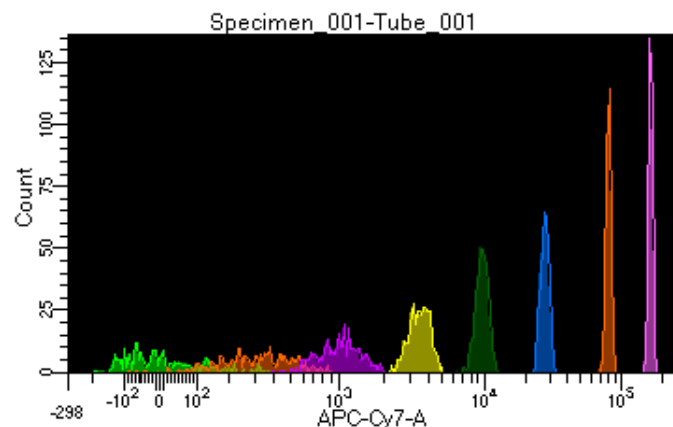

BD FACSDiva 8.0.1

Tube: Tube_001

Population	#Events	%Parent	%Total
All Events	3,312	####	100.0
P1	2,497	75.4	75.4
P2	272	10.9	8.2
P3	309	12.4	9.3
P4	317	12.7	9.6
P5	328	13.1	9.9
P6	349	14.0	10.5
P7	309	12.4	9.3
P8	307	12.3	9.3
P9	304	12.2	9.2