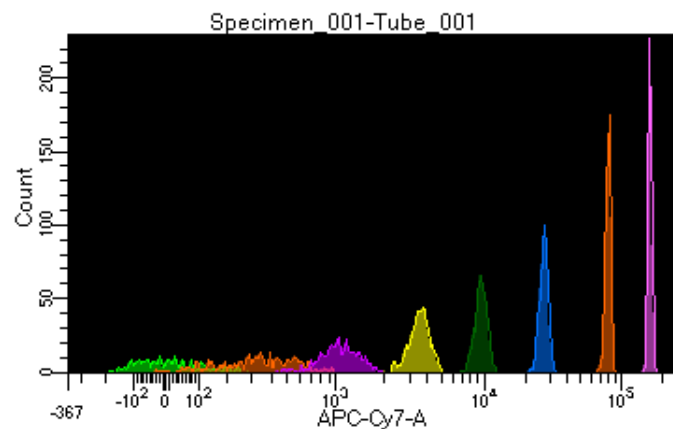

BD FACSDiva 8.0.1

Tube: Tube\_001

Population	#Events	%Parent	%Total
All Events	4,747	####	100.0
P1	3,525	74.3	74.3
P2	351	10.0	7.4
P3	473	13.4	10.0
P4	448	12.7	9.4
P5	463	13.1	9.8
P6	422	12.0	8.9
P7	445	12.6	9.4
P8	468	13.3	9.9
P9	449	12.7	9.5