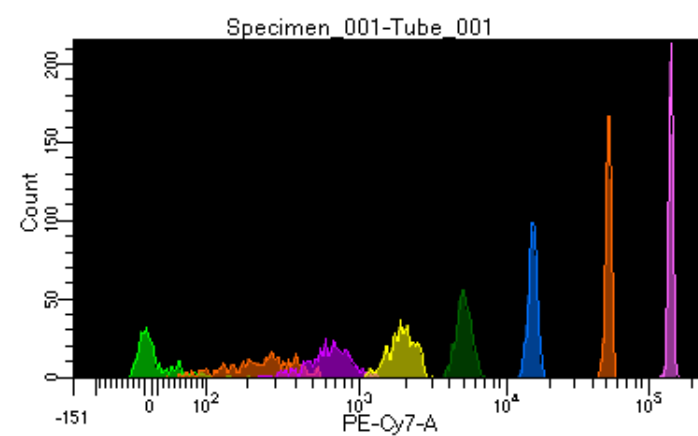

BD FACSDiva 8.0.1

Tube: Tube\_001

Population	#Events	%Parent	%Total
All Events	4,747	####	100.0
P1	3,525	74.3	74.3
P2	351	10.0	7.4
P3	473	13.4	10.0
P4	448	12.7	9.4
P5	463	13.1	9.8
P6	422	12.0	8.9
P7	445	12.6	9.4
P8	468	13.3	9.9
P9	449	12.7	9.5