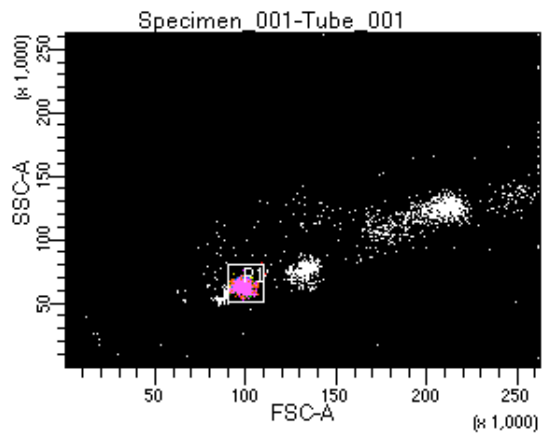

BD FACSDiva 8.0.1

Tube: Tube\_001

Population	#Events	%Parent	%Total
All Events	4,747	####	100.0
P1	3,525	74.3	74.3
P2	351	10.0	7.4
P3	473	13.4	10.0
P4	448	12.7	9.4
P5	463	13.1	9.8
P6	422	12.0	8.9
P7	445	12.6	9.4
P8	468	13.3	9.9
P9	449	12.7	9.5