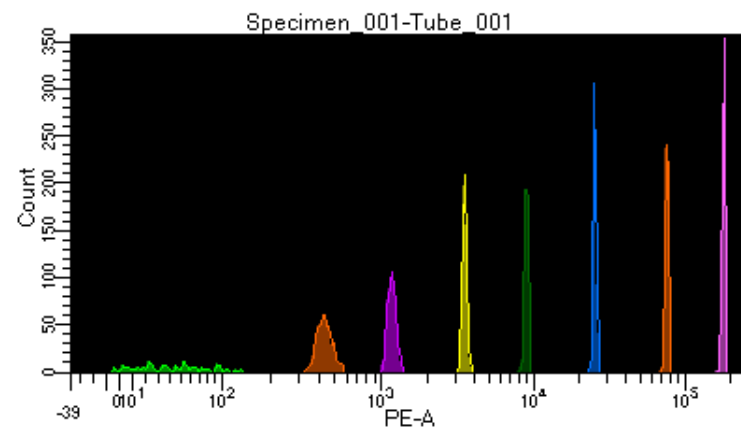

BD FACSDiva 8.0.1

Tube: Tube\_001

Population	#Events	%Parent	%Total
All Events	4,747	####	100.0
P1	3,525	74.3	74.3
P2	351	10.0	7.4
P3	473	13.4	10.0
P4	448	12.7	9.4
P5	463	13.1	9.8
P6	422	12.0	8.9
P7	445	12.6	9.4
P8	468	13.3	9.9
P9	449	12.7	9.5