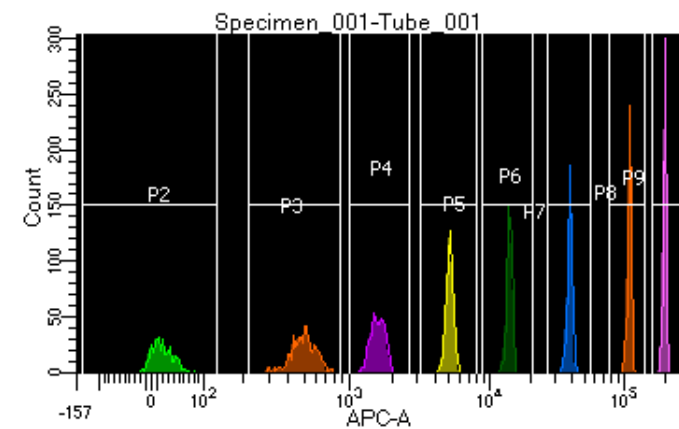

BD FACSDiva 8.0.1

Tube: Tube\_001

Population	#Events	%Parent	%Total
All Events	4,747	####	100.0
P1	3,525	74.3	74.3
P2	351	10.0	7.4
P3	473	13.4	10.0
P4	448	12.7	9.4
P5	463	13.1	9.8
P6	422	12.0	8.9
P7	445	12.6	9.4
P8	468	13.3	9.9
P9	449	12.7	9.5