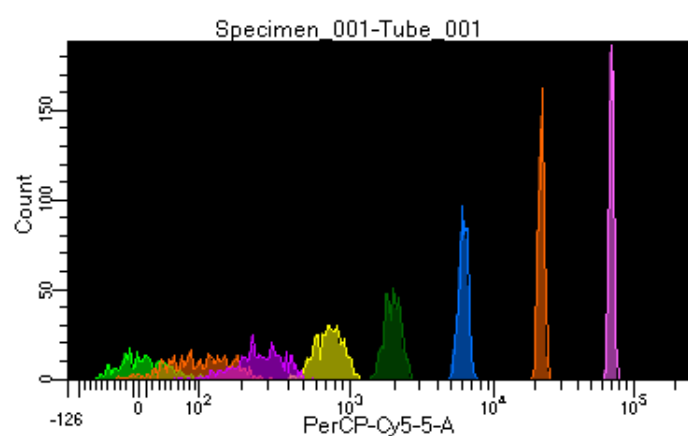

BD FACSDiva 8.0.1

Tube: Tube\_001

Population	#Events	%Parent	%Total
All Events	4,747	####	100.0
P1	3,525	74.3	74.3
P2	351	10.0	7.4
P3	473	13.4	10.0
P4	448	12.7	9.4
P5	463	13.1	9.8
P6	422	12.0	8.9
P7	445	12.6	9.4
P8	468	13.3	9.9
P9	449	12.7	9.5