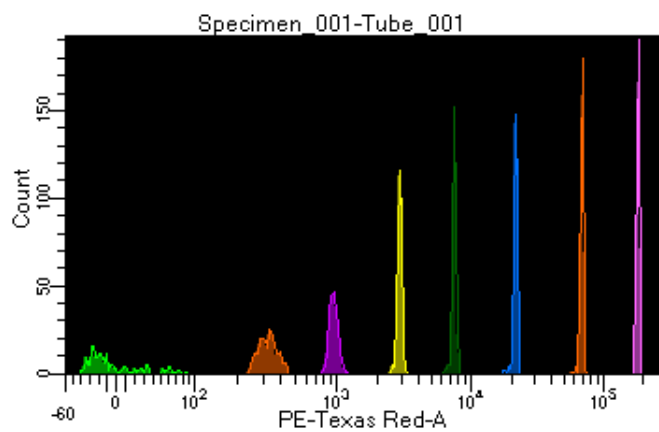

BD FACSDiva 8.0.1

Tube: Tube_001

Population	#Events	%Parent	%Total
All Events	2,762	####	100.0
P1	2,059	74.5	74.5
P2	230	11.2	8.3
P3	261	12.7	9.4
P4	242	11.8	8.8
P5	277	13.5	10.0
P6	271	13.2	9.8
P7	274	13.3	9.9
P8	243	11.8	8.8
P9	259	12.6	9.4