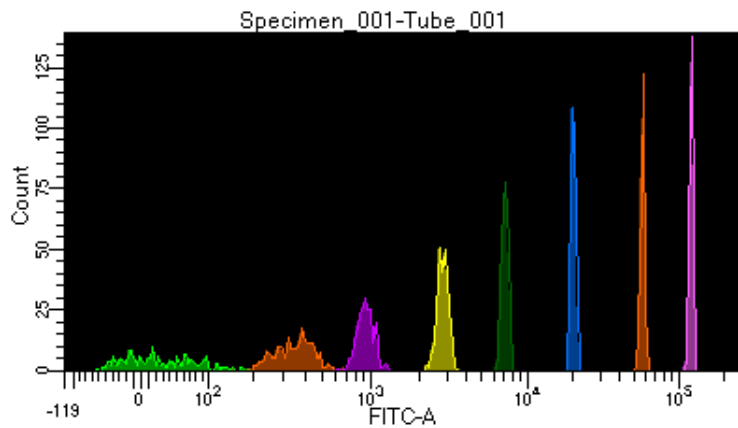

BD FACSDiva 8.0.1

Tube: Tube_001

Population	#Events	%Parent	%Total
All Events	2,762	####	100.0
P1	2,059	74.5	74.5
P2	230	11.2	8.3
P3	261	12.7	9.4
P4	242	11.8	8.8
P5	277	13.5	10.0
P6	271	13.2	9.8
P7	274	13.3	9.9
P8	243	11.8	8.8
P9	259	12.6	9.4