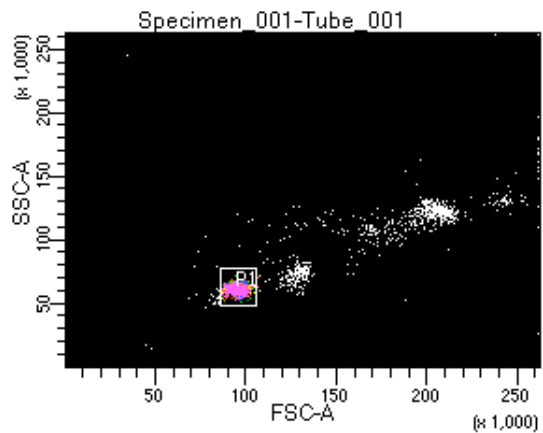

BD FACSDiva 8.0.1

Tube: Tube_001

Population	#Events	%Parent	%Total
All Events	2,762	####	100.0
P1	2,059	74.5	74.5
P2	230	11.2	8.3
P3	261	12.7	9.4
P4	242	11.8	8.8
P5	277	13.5	10.0
P6	271	13.2	9.8
P7	274	13.3	9.9
P8	243	11.8	8.8
P9	259	12.6	9.4