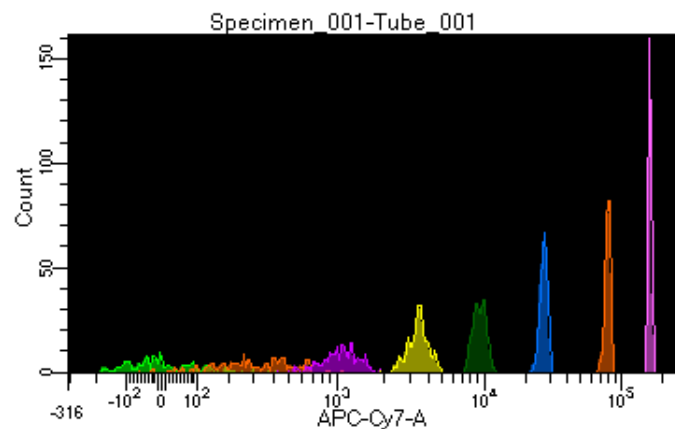

BD FACSDiva 8.0.1

Tube: Tube_001

Population	#Events	%Parent	%Total
All Events	2,762	####	100.0
P1	2,059	74.5	74.5
P2	230	11.2	8.3
P3	261	12.7	9.4
P4	242	11.8	8.8
P5	277	13.5	10.0
P6	271	13.2	9.8
P7	274	13.3	9.9
P8	243	11.8	8.8
P9	259	12.6	9.4