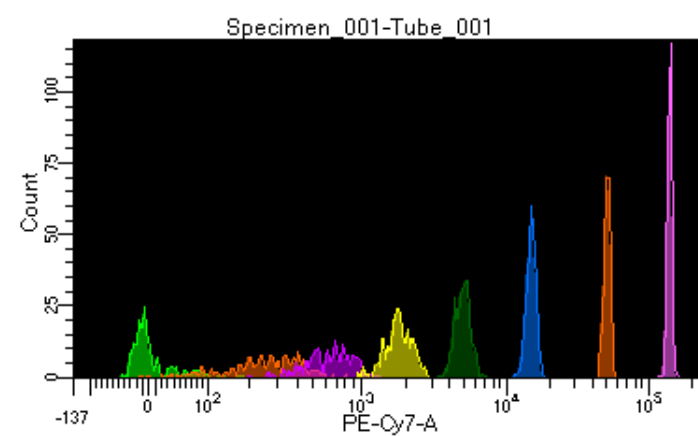

BD FACSDiva 8.0.1

Tube: Tube_001

Population	#Events	%Parent	%Total
All Events	2,762	####	100.0
P1	2,059	74.5	74.5
P2	230	11.2	8.3
P3	261	12.7	9.4
P4	242	11.8	8.8
P5	277	13.5	10.0
P6	271	13.2	9.8
P7	274	13.3	9.9
P8	243	11.8	8.8
P9	259	12.6	9.4