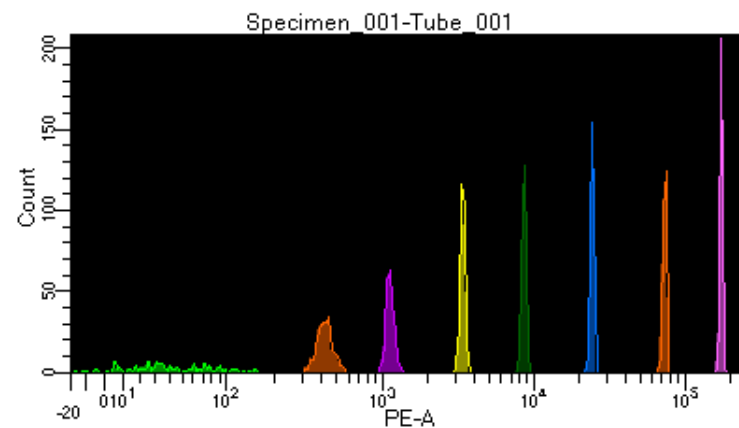

BD FACSDiva 8.0.1

Tube: Tube_001

Population	#Events	%Parent	%Total
All Events	2,762	####	100.0
P1	2,059	74.5	74.5
P2	230	11.2	8.3
P3	261	12.7	9.4
P4	242	11.8	8.8
P5	277	13.5	10.0
P6	271	13.2	9.8
P7	274	13.3	9.9
P8	243	11.8	8.8
P9	259	12.6	9.4