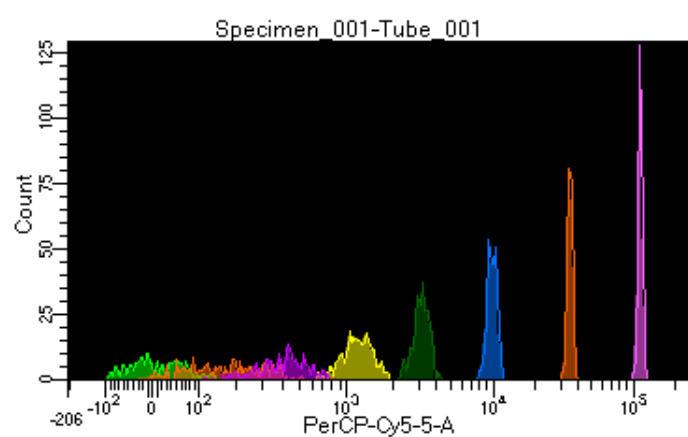

BD FACSDiva 8.0.1

Tube: Tube_001

Population	#Events	%Parent	%Total
All Events	2,762	####	100.0
P1	2,059	74.5	74.5
P2	230	11.2	8.3
P3	261	12.7	9.4
P4	242	11.8	8.8
P5	277	13.5	10.0
P6	271	13.2	9.8
P7	274	13.3	9.9
P8	243	11.8	8.8
P9	259	12.6	9.4