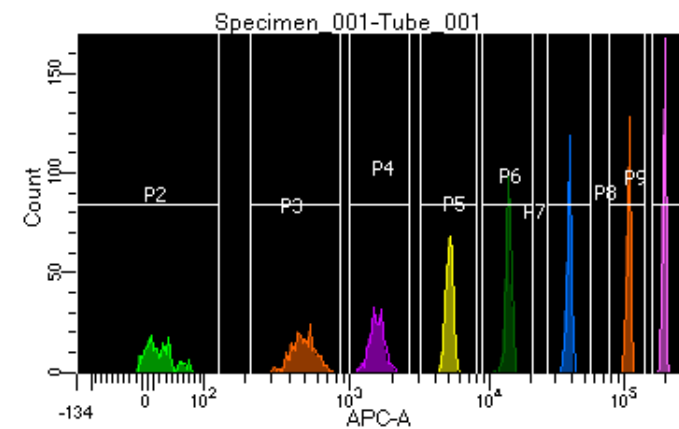

BD FACSDiva 8.0.1

Tube: Tube_001

Population	#Events	%Parent	%Total
All Events	2,762	####	100.0
P1	2,059	74.5	74.5
P2	230	11.2	8.3
P3	261	12.7	9.4
P4	242	11.8	8.8
P5	277	13.5	10.0
P6	271	13.2	9.8
P7	274	13.3	9.9
P8	243	11.8	8.8
P9	259	12.6	9.4