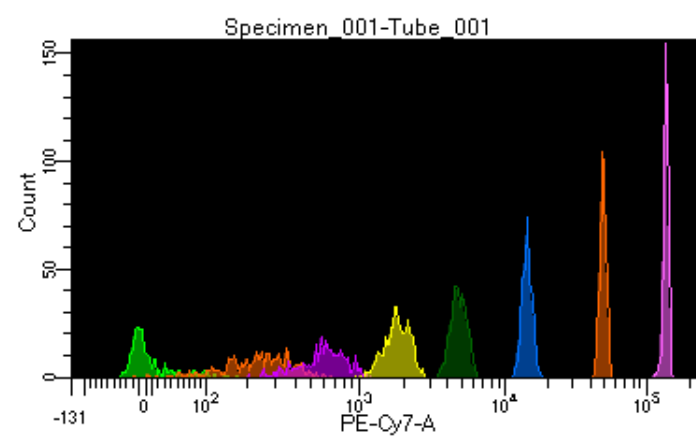

BD FACSDiva 8.0.1

Tube: Tube_001

Population	#Events	%Parent	%Total
All Events	3,583	####	100.0
P1	2,721	75.9	75.9
P2	264	9.7	7.4
P3	374	13.7	10.4
P4	331	12.2	9.2
P5	374	13.7	10.4
P6	355	13.0	9.9
P7	333	12.2	9.3
P8	336	12.3	9.4
P9	344	12.6	9.6