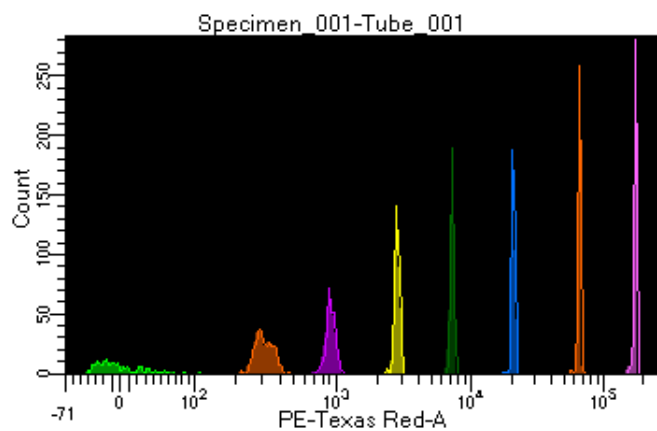

BD FACSDiva 8.0.1

Tube: Tube_001

Population	#Events	%Parent	%Total
All Events	3,583	####	100.0
P1	2,721	75.9	75.9
P2	264	9.7	7.4
P3	374	13.7	10.4
P4	331	12.2	9.2
P5	374	13.7	10.4
P6	355	13.0	9.9
P7	333	12.2	9.3
P8	336	12.3	9.4
P9	344	12.6	9.6