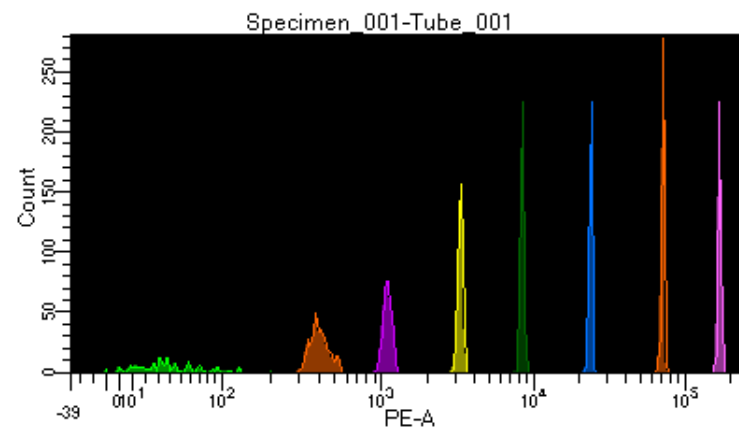

BD FACSDiva 8.0.1

Tube: Tube_001

Population	#Events	%Parent	%Total
All Events	3,583	####	100.0
P1	2,721	75.9	75.9
P2	264	9.7	7.4
P3	374	13.7	10.4
P4	331	12.2	9.2
P5	374	13.7	10.4
P6	355	13.0	9.9
P7	333	12.2	9.3
P8	336	12.3	9.4
P9	344	12.6	9.6