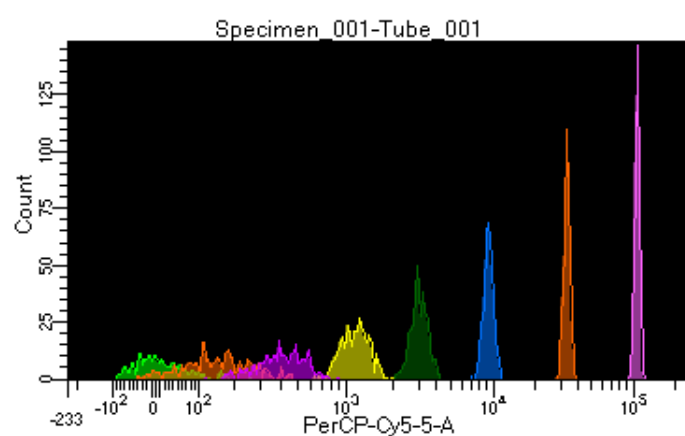

BD FACSDiva 8.0.1

Tube: Tube_001

Population	#Events	%Parent	%Total
All Events	3,583	####	100.0
P1	2,721	75.9	75.9
P2	264	9.7	7.4
P3	374	13.7	10.4
P4	331	12.2	9.2
P5	374	13.7	10.4
P6	355	13.0	9.9
P7	333	12.2	9.3
P8	336	12.3	9.4
P9	344	12.6	9.6