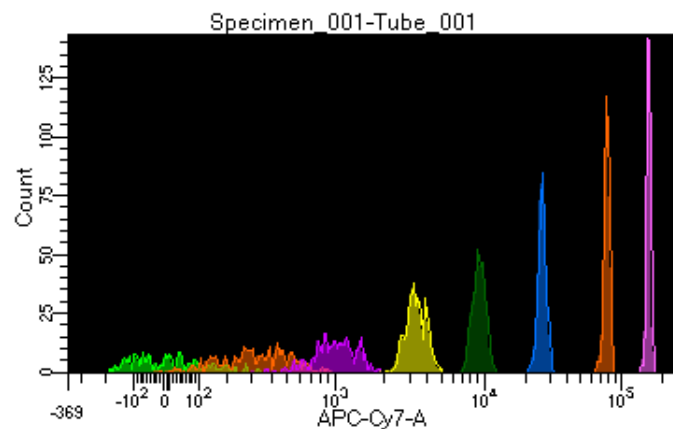

BD FACSDiva 8.0.1

Tube: Tube_001

Population	#Events	%Parent	%Total
All Events	3,583	####	100.0
P1	2,721	75.9	75.9
P2	264	9.7	7.4
P3	374	13.7	10.4
P4	331	12.2	9.2
P5	374	13.7	10.4
P6	355	13.0	9.9
P7	333	12.2	9.3
P8	336	12.3	9.4
P9	344	12.6	9.6