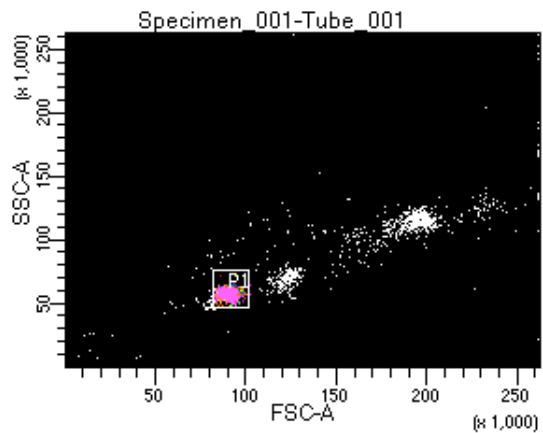

BD FACSDiva 8.0.1

Tube: Tube_001

Population	#Events	%Parent	%Total
All Events	3,583	####	100.0
P1	2,721	75.9	75.9
P2	264	9.7	7.4
P3	374	13.7	10.4
P4	331	12.2	9.2
P5	374	13.7	10.4
P6	355	13.0	9.9
P7	333	12.2	9.3
P8	336	12.3	9.4
P9	344	12.6	9.6