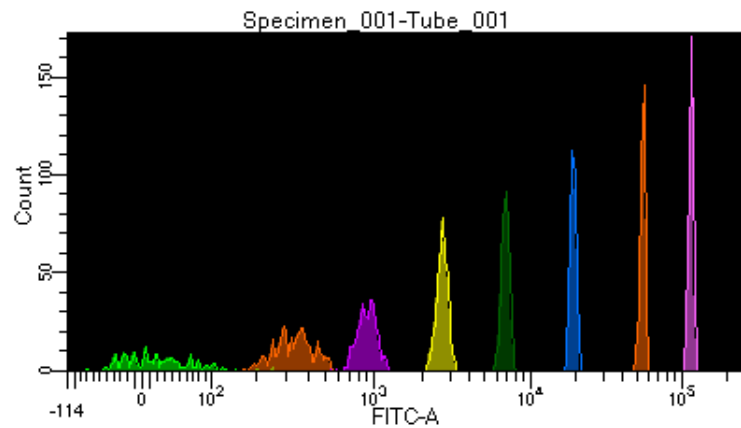

BD FACSDiva 8.0.1

Tube: Tube_001

Population	#Events	%Parent	%Total
All Events	3,583	####	100.0
P1	2,721	75.9	75.9
P2	264	9.7	7.4
P3	374	13.7	10.4
P4	331	12.2	9.2
P5	374	13.7	10.4
P6	355	13.0	9.9
P7	333	12.2	9.3
P8	336	12.3	9.4
P9	344	12.6	9.6