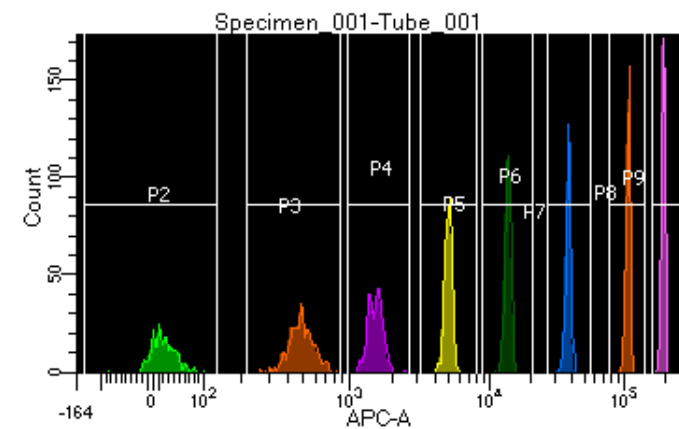

BD FACSDiva 8.0.1

Tube: Tube_001

Population	#Events	%Parent	%Total
All Events	3,583	####	100.0
P1	2,721	75.9	75.9
P2	264	9.7	7.4
P3	374	13.7	10.4
P4	331	12.2	9.2
P5	374	13.7	10.4
P6	355	13.0	9.9
P7	333	12.2	9.3
P8	336	12.3	9.4
P9	344	12.6	9.6