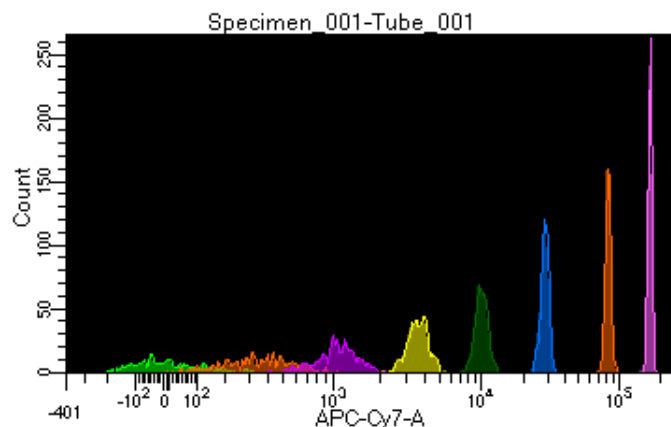

BD FACSDiva 8.0.1

Tube: Tube_001

Population	#Events	%Parent	%Total
All Events	4,360	####	100.0
P1	3,870	88.8	88.8
P2	377	9.7	8.6
P3	505	13.0	11.6
P4	508	13.1	11.7
P5	503	13.0	11.5
P6	482	12.5	11.1
P7	522	13.5	12.0
P8	483	12.5	11.1
P9	487	12.6	11.2