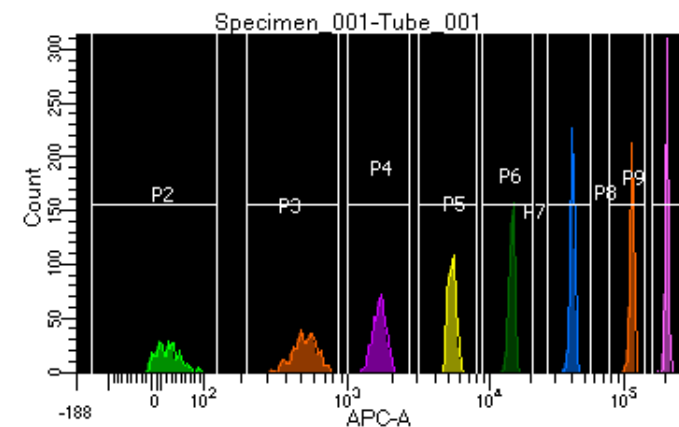

BD FACSDiva 8.0.1

Tube: Tube_001

Population	#Events	%Parent	%Total
All Events	4,360	####	100.0
P1	3,870	88.8	88.8
P2	377	9.7	8.6
P3	505	13.0	11.6
P4	508	13.1	11.7
P5	503	13.0	11.5
P6	482	12.5	11.1
P7	522	13.5	12.0
P8	483	12.5	11.1
P9	487	12.6	11.2