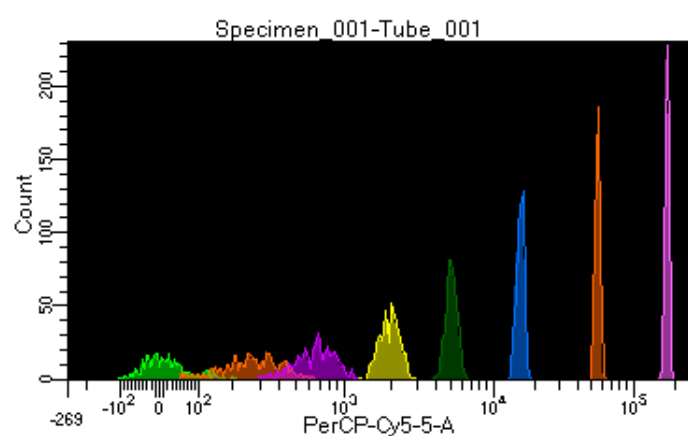

BD FACSDiva 8.0.1

Tube: Tube_001

Population	#Events	%Parent	%Total
All Events	4,360	####	100.0
P1	3,870	88.8	88.8
P2	377	9.7	8.6
P3	505	13.0	11.6
P4	508	13.1	11.7
P5	503	13.0	11.5
P6	482	12.5	11.1
P7	522	13.5	12.0
P8	483	12.5	11.1
P9	487	12.6	11.2