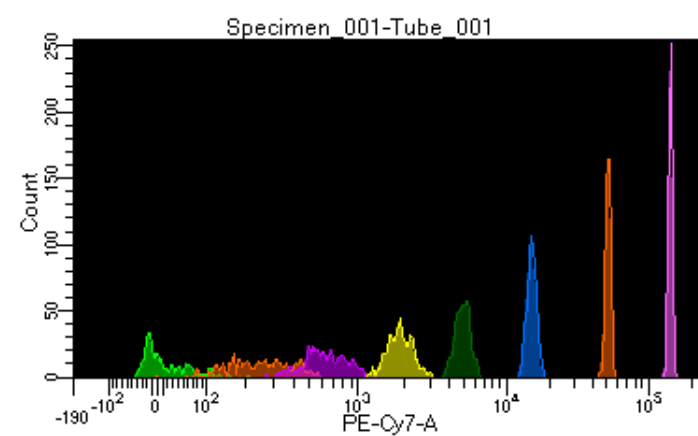

BD FACSDiva 8.0.1

Tube: Tube_001

Population	#Events	%Parent	%Total
All Events	4,360	####	100.0
P1	3,870	88.8	88.8
P2	377	9.7	8.6
P3	505	13.0	11.6
P4	508	13.1	11.7
P5	503	13.0	11.5
P6	482	12.5	11.1
P7	522	13.5	12.0
P8	483	12.5	11.1
P9	487	12.6	11.2