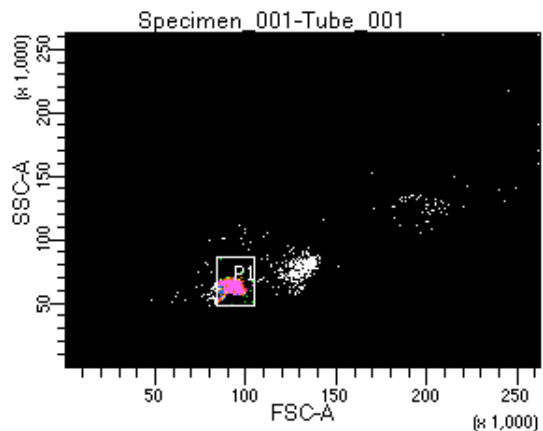

BD FACSDiva 8.0.1

Tube: Tube_001

Population	#Events	%Parent	%Total
All Events	4,360	####	100.0
P1	3,870	88.8	88.8
P2	377	9.7	8.6
P3	505	13.0	11.6
P4	508	13.1	11.7
P5	503	13.0	11.5
P6	482	12.5	11.1
P7	522	13.5	12.0
P8	483	12.5	11.1
P9	487	12.6	11.2