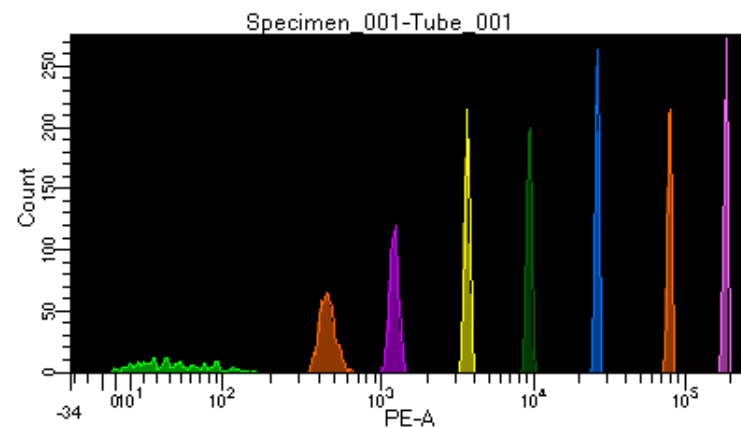

BD FACSDiva 8.0.1

Tube: Tube_001

Population	#Events	%Parent	%Total
All Events	4,360	####	100.0
P1	3,870	88.8	88.8
P2	377	9.7	8.6
P3	505	13.0	11.6
P4	508	13.1	11.7
P5	503	13.0	11.5
P6	482	12.5	11.1
P7	522	13.5	12.0
P8	483	12.5	11.1
P9	487	12.6	11.2