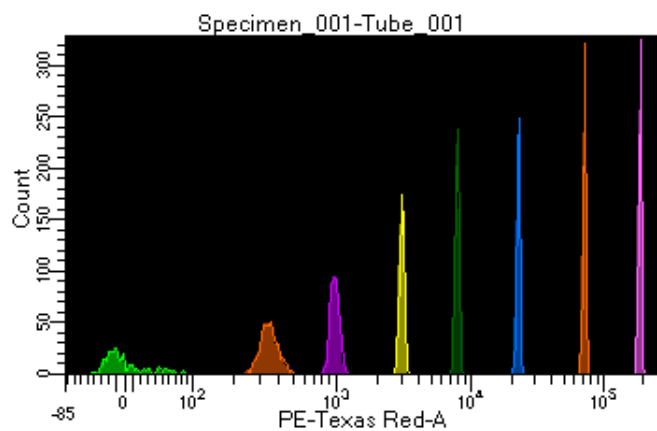

BD FACSDiva 8.0.1

Tube: Tube_001

Population	#Events	%Parent	%Total
All Events	4,360	####	100.0
P1	3,870	88.8	88.8
P2	377	9.7	8.6
P3	505	13.0	11.6
P4	508	13.1	11.7
P5	503	13.0	11.5
P6	482	12.5	11.1
P7	522	13.5	12.0
P8	483	12.5	11.1
P9	487	12.6	11.2