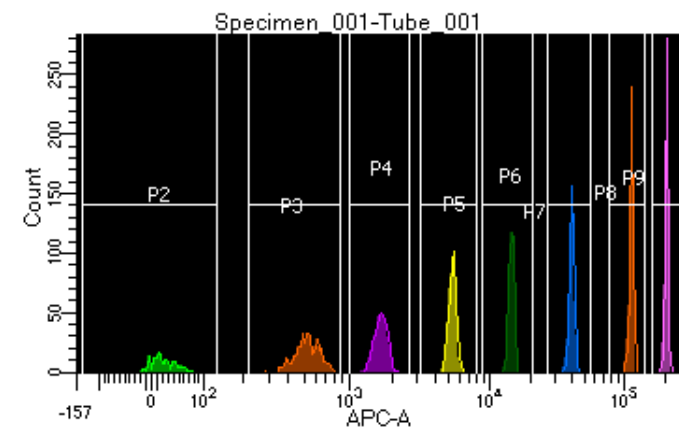

BD FACSDiva 8.0.1

Tube: Tube_001

Population	#Events	%Parent	%Total
All Events	3,438	####	100.0
P1	3,094	90.0	90.0
P2	203	6.6	5.9
P3	423	13.7	12.3
P4	383	12.4	11.1
P5	415	13.4	12.1
P6	386	12.5	11.2
P7	391	12.6	11.4
P8	448	14.5	13.0
P9	440	14.2	12.8