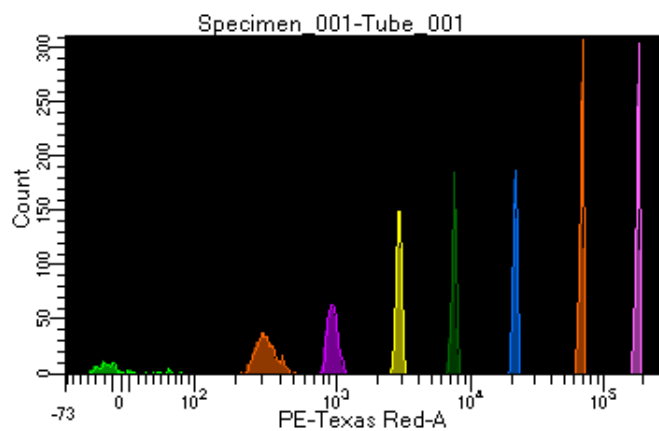

BD FACSDiva 8.0.1

Tube: Tube_001

Population	#Events	%Parent	%Total
All Events	3,438	####	100.0
P1	3,094	90.0	90.0
P2	203	6.6	5.9
P3	423	13.7	12.3
P4	383	12.4	11.1
P5	415	13.4	12.1
P6	386	12.5	11.2
P7	391	12.6	11.4
P8	448	14.5	13.0
P9	440	14.2	12.8