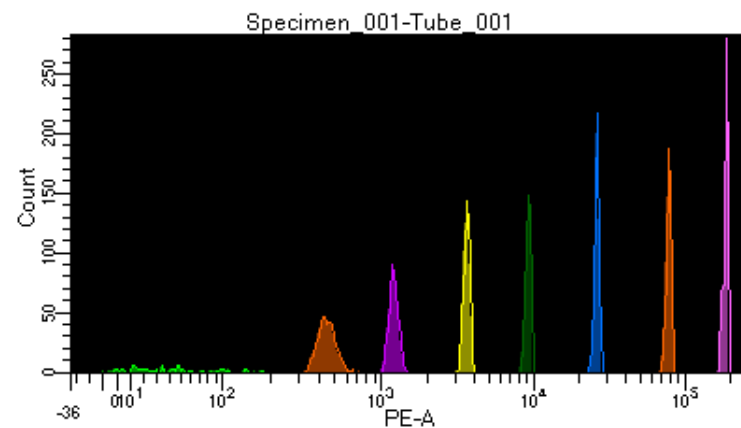

BD FACSDiva 8.0.1

Tube: Tube_001

Population	#Events	%Parent	%Total
All Events	3,438	####	100.0
P1	3,094	90.0	90.0
P2	203	6.6	5.9
P3	423	13.7	12.3
P4	383	12.4	11.1
P5	415	13.4	12.1
P6	386	12.5	11.2
P7	391	12.6	11.4
P8	448	14.5	13.0
P9	440	14.2	12.8