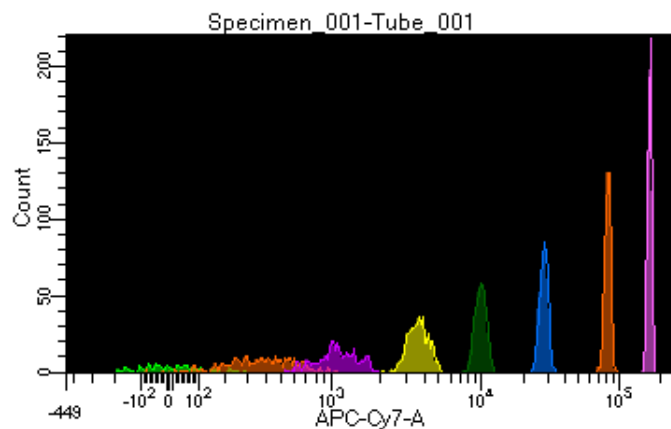

BD FACSDiva 8.0.1

Tube: Tube_001

Population	#Events	%Parent	%Total
All Events	3,438	####	100.0
P1	3,094	90.0	90.0
P2	203	6.6	5.9
P3	423	13.7	12.3
P4	383	12.4	11.1
P5	415	13.4	12.1
P6	386	12.5	11.2
P7	391	12.6	11.4
P8	448	14.5	13.0
P9	440	14.2	12.8