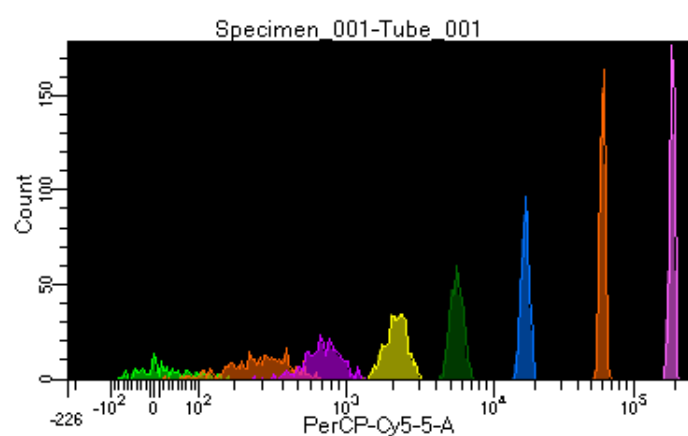

BD FACSDiva 8.0.1

Tube: Tube_001

Population	#Events	%Parent	%Total
All Events	3,438	####	100.0
P1	3,094	90.0	90.0
P2	203	6.6	5.9
P3	423	13.7	12.3
P4	383	12.4	11.1
P5	415	13.4	12.1
P6	386	12.5	11.2
P7	391	12.6	11.4
P8	448	14.5	13.0
P9	440	14.2	12.8