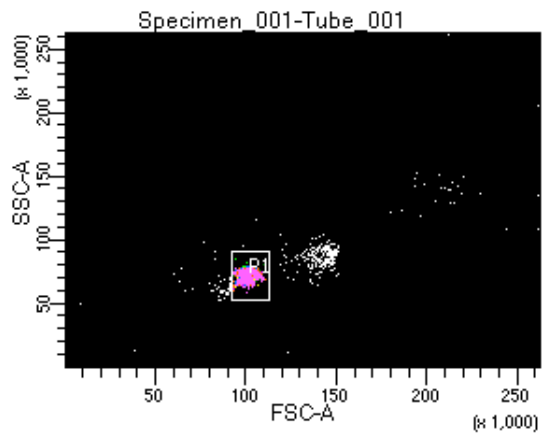

BD FACSDiva 8.0.1

Tube: Tube_001

Population	#Events	%Parent	%Total
All Events	3,438	####	100.0
P1	3,094	90.0	90.0
P2	203	6.6	5.9
P3	423	13.7	12.3
P4	383	12.4	11.1
P5	415	13.4	12.1
P6	386	12.5	11.2
P7	391	12.6	11.4
P8	448	14.5	13.0
P9	440	14.2	12.8