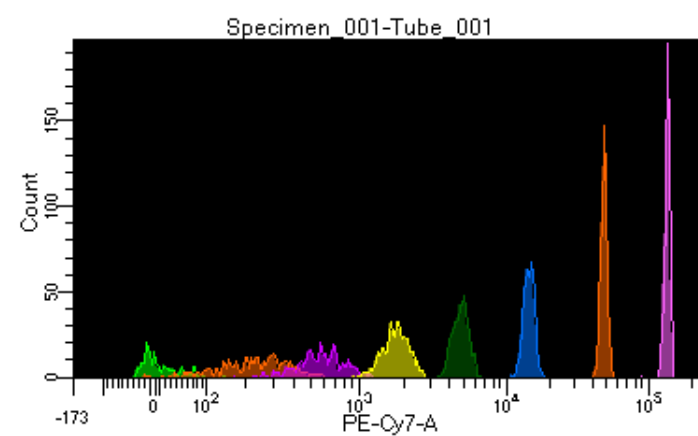

BD FACSDiva 8.0.1

Tube: Tube_001

Population	#Events	%Parent	%Total
All Events	3,438	####	100.0
P1	3,094	90.0	90.0
P2	203	6.6	5.9
P3	423	13.7	12.3
P4	383	12.4	11.1
P5	415	13.4	12.1
P6	386	12.5	11.2
P7	391	12.6	11.4
P8	448	14.5	13.0
P9	440	14.2	12.8