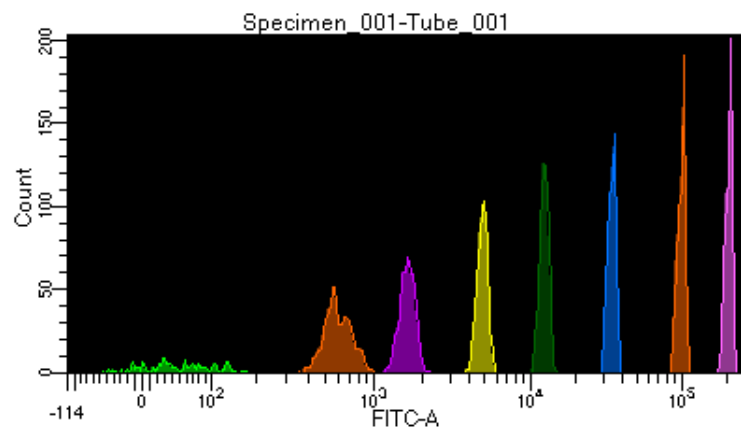

BD FACSDiva 8.0.1

Tube: Tube_001

Population	#Events	%Parent	%Total
All Events	4,496	####	100.0
P1	4,059	90.3	90.3
P2	218	5.4	4.8
P3	570	14.0	12.7
P4	516	12.7	11.5
P5	528	13.0	11.7
P6	554	13.6	12.3
P7	559	13.8	12.4
P8	562	13.8	12.5
P9	544	13.4	12.1