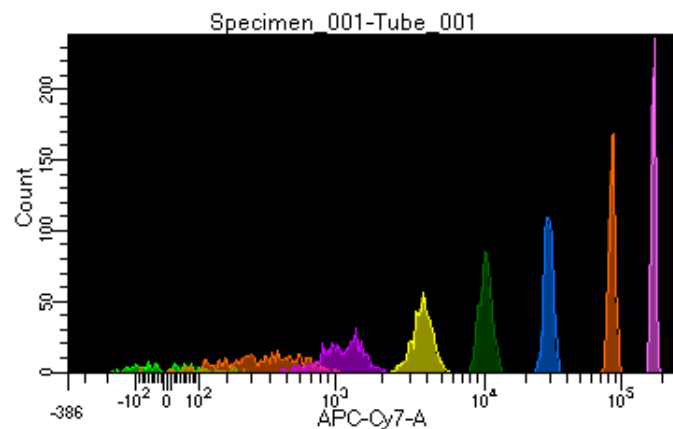

BD FACSDiva 8.0.1

Tube: Tube_001

Population	#Events	%Parent	%Total
All Events	4,496	####	100.0
P1	4,059	90.3	90.3
P2	218	5.4	4.8
P3	570	14.0	12.7
P4	516	12.7	11.5
P5	528	13.0	11.7
P6	554	13.6	12.3
P7	559	13.8	12.4
P8	562	13.8	12.5
P9	544	13.4	12.1