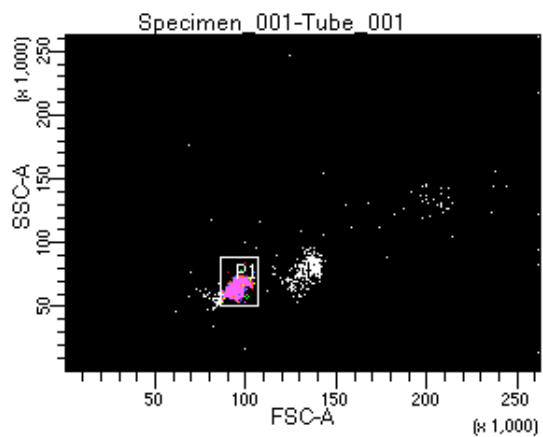

BD FACSDiva 8.0.1

Tube: Tube_001

Population	#Events	%Parent	%Total
All Events	4,496	####	100.0
P1	4,059	90.3	90.3
P2	218	5.4	4.8
P3	570	14.0	12.7
P4	516	12.7	11.5
P5	528	13.0	11.7
P6	554	13.6	12.3
P7	559	13.8	12.4
P8	562	13.8	12.5
P9	544	13.4	12.1