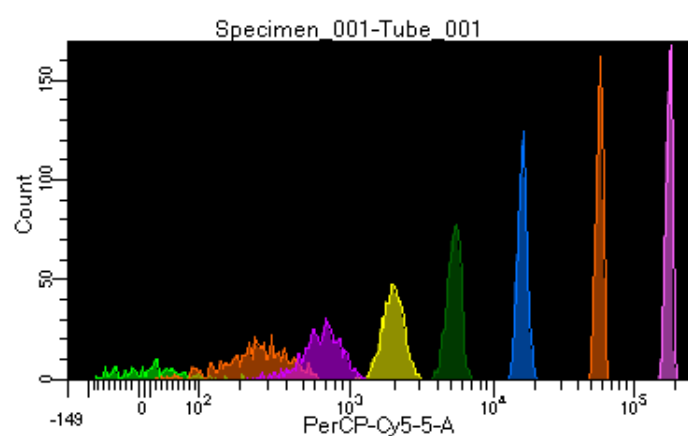

BD FACSDiva 8.0.1

Tube: Tube_001

Population	#Events	%Parent	%Total
All Events	4,496	####	100.0
P1	4,059	90.3	90.3
P2	218	5.4	4.8
P3	570	14.0	12.7
P4	516	12.7	11.5
P5	528	13.0	11.7
P6	554	13.6	12.3
P7	559	13.8	12.4
P8	562	13.8	12.5
P9	544	13.4	12.1