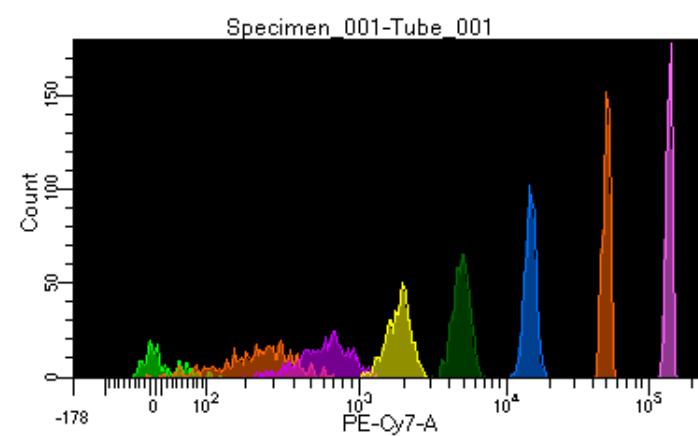

BD FACSDiva 8.0.1

Tube: Tube_001

Population	#Events	%Parent	%Total
All Events	4,496	####	100.0
P1	4,059	90.3	90.3
P2	218	5.4	4.8
P3	570	14.0	12.7
P4	516	12.7	11.5
P5	528	13.0	11.7
P6	554	13.6	12.3
P7	559	13.8	12.4
P8	562	13.8	12.5
P9	544	13.4	12.1