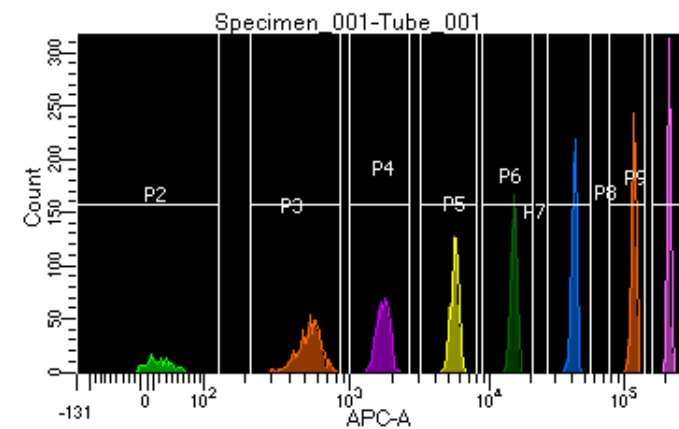

BD FACSDiva 8.0.1

Tube: Tube_001

Population	#Events	%Parent	%Total
All Events	4,496	####	100.0
P1	4,059	90.3	90.3
P2	218	5.4	4.8
P3	570	14.0	12.7
P4	516	12.7	11.5
P5	528	13.0	11.7
P6	554	13.6	12.3
P7	559	13.8	12.4
P8	562	13.8	12.5
P9	544	13.4	12.1