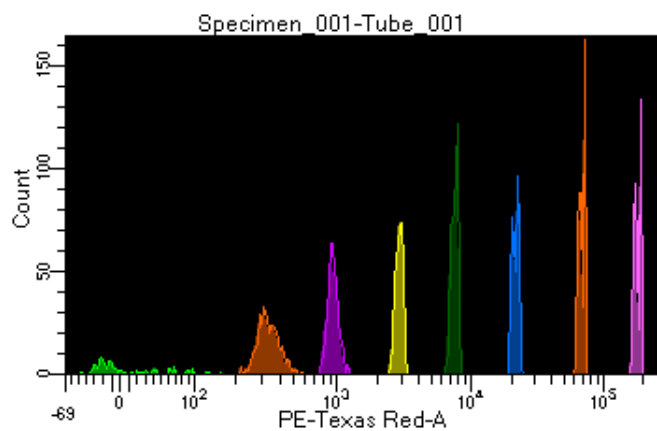

BD FACSDiva 8.0.1

Tube: Tube_001

Population	#Events	%Parent	%Total
All Events	2,878	####	100.0
P1	2,596	90.2	90.2
P2	137	5.3	4.8
P3	344	13.3	12.0
P4	336	12.9	11.7
P5	338	13.0	11.7
P6	393	15.1	13.7
P7	342	13.2	11.9
P8	366	14.1	12.7
P9	339	13.1	11.8