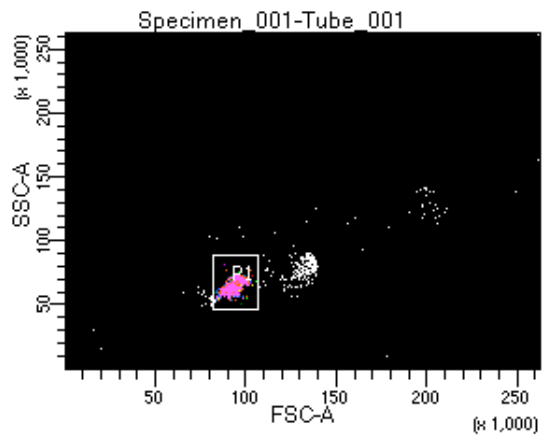

BD FACSDiva 8.0.1

Tube: Tube_001

Population	#Events	%Parent	%Total
All Events	2,878	####	100.0
P1	2,596	90.2	90.2
P2	137	5.3	4.8
P3	344	13.3	12.0
P4	336	12.9	11.7
P5	338	13.0	11.7
P6	393	15.1	13.7
P7	342	13.2	11.9
P8	366	14.1	12.7
P9	339	13.1	11.8