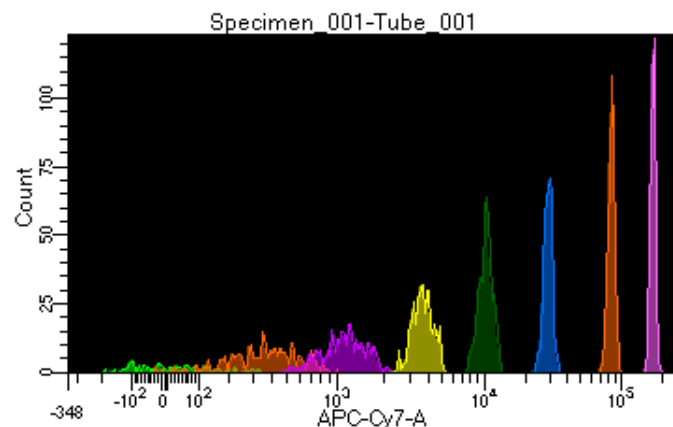

BD FACSDiva 8.0.1

Tube: Tube_001

Population	#Events	%Parent	%Total
All Events	2,878	####	100.0
P1	2,596	90.2	90.2
P2	137	5.3	4.8
P3	344	13.3	12.0
P4	336	12.9	11.7
P5	338	13.0	11.7
P6	393	15.1	13.7
P7	342	13.2	11.9
P8	366	14.1	12.7
P9	339	13.1	11.8