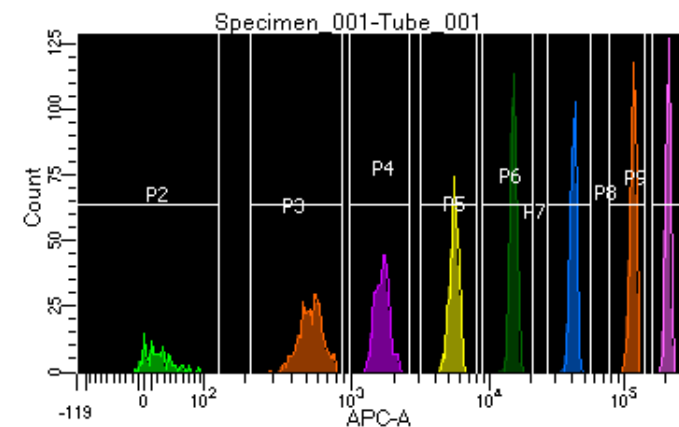

BD FACSDiva 8.0.1

Tube: Tube_001

Population	#Events	%Parent	%Total
All Events	2,878	####	100.0
P1	2,596	90.2	90.2
P2	137	5.3	4.8
P3	344	13.3	12.0
P4	336	12.9	11.7
P5	338	13.0	11.7
P6	393	15.1	13.7
P7	342	13.2	11.9
P8	366	14.1	12.7
P9	339	13.1	11.8