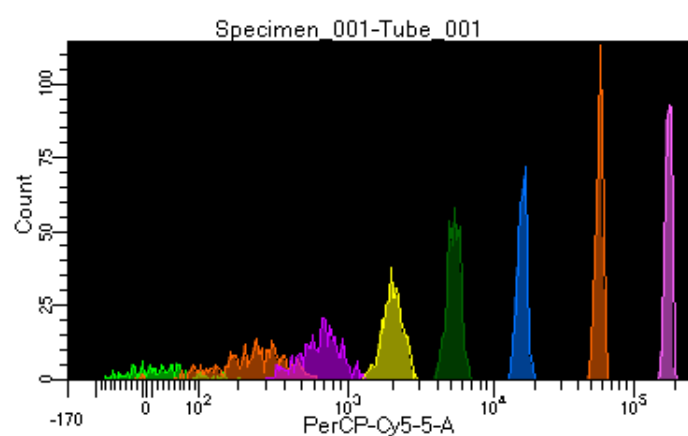

BD FACSDiva 8.0.1

Tube: Tube_001

Population	#Events	%Parent	%Total
All Events	2,878	####	100.0
P1	2,596	90.2	90.2
P2	137	5.3	4.8
P3	344	13.3	12.0
P4	336	12.9	11.7
P5	338	13.0	11.7
P6	393	15.1	13.7
P7	342	13.2	11.9
P8	366	14.1	12.7
P9	339	13.1	11.8