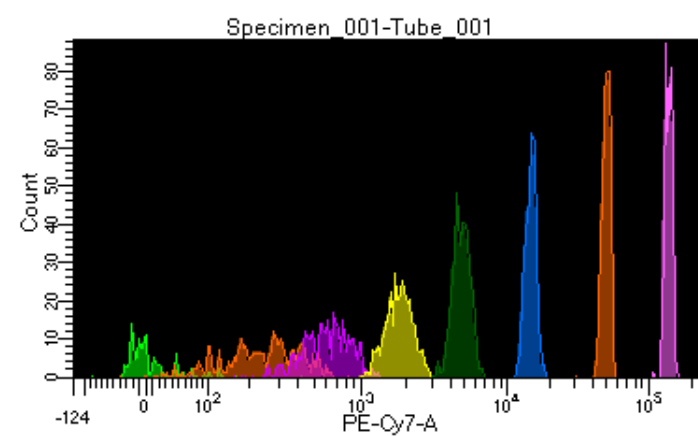

BD FACSDiva 8.0.1

Tube: Tube_001

Population	#Events	%Parent	%Total
All Events	2,878	####	100.0
P1	2,596	90.2	90.2
P2	137	5.3	4.8
P3	344	13.3	12.0
P4	336	12.9	11.7
P5	338	13.0	11.7
P6	393	15.1	13.7
P7	342	13.2	11.9
P8	366	14.1	12.7
P9	339	13.1	11.8