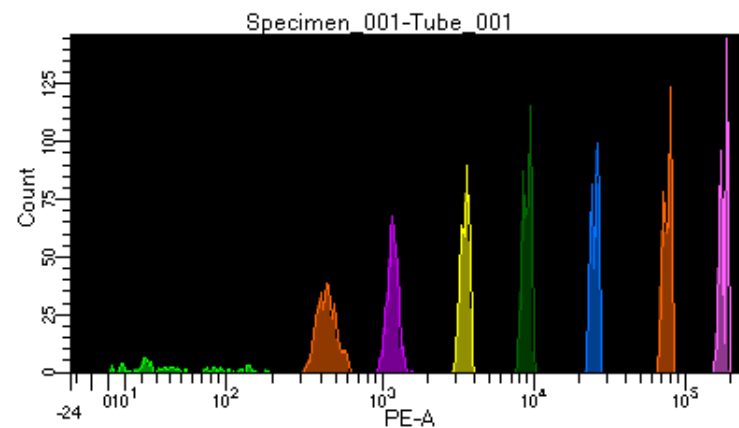

BD FACSDiva 8.0.1

Tube: Tube_001

Population	#Events	%Parent	%Total
All Events	2,878	####	100.0
P1	2,596	90.2	90.2
P2	137	5.3	4.8
P3	344	13.3	12.0
P4	336	12.9	11.7
P5	338	13.0	11.7
P6	393	15.1	13.7
P7	342	13.2	11.9
P8	366	14.1	12.7
P9	339	13.1	11.8