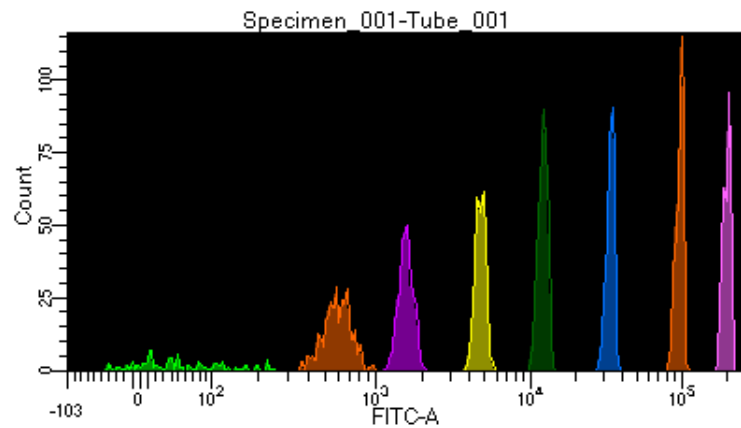

BD FACSDiva 8.0.1

Tube: Tube_001

Population	#Events	%Parent	%Total
All Events	2,878	####	100.0
P1	2,596	90.2	90.2
P2	137	5.3	4.8
P3	344	13.3	12.0
P4	336	12.9	11.7
P5	338	13.0	11.7
P6	393	15.1	13.7
P7	342	13.2	11.9
P8	366	14.1	12.7
P9	339	13.1	11.8