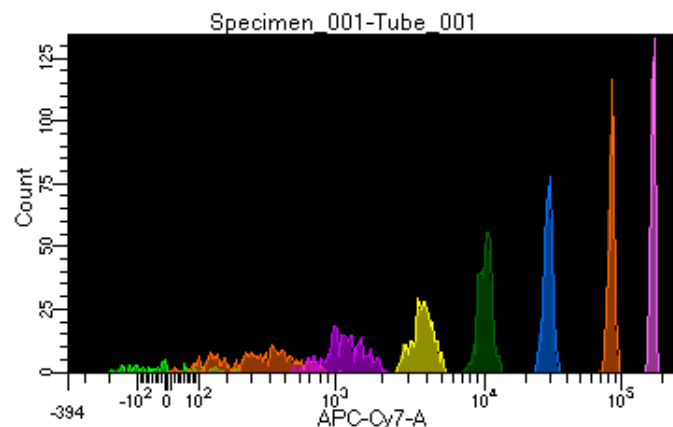

# BD FACSDiva 8.0.1

Tube: Tube\_001

Population	#Events	%Parent	%Total
All Events	2,612	####	100.0
P1	2,417	92.5	92.5
P2	102	4.2	3.9
P3	348	14.4	13.3
P4	314	13.0	12.0
P5	310	12.8	11.9
P6	370	15.3	14.2
P7	336	13.9	12.9
P8	323	13.4	12.4
P9	314	13.0	12.0