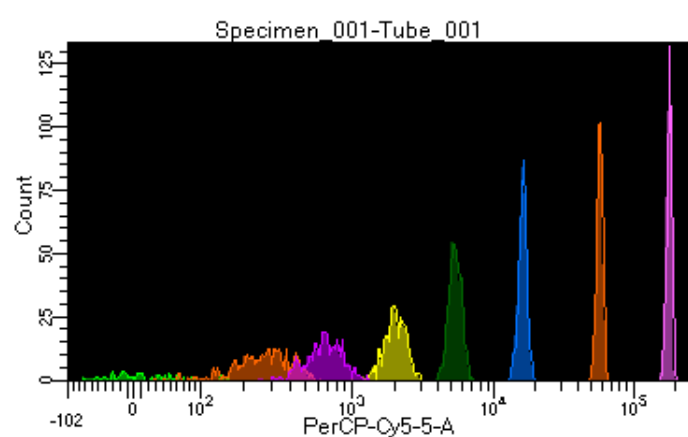

# BD FACSDiva 8.0.1

Tube: Tube\_001

Population	#Events	%Parent	%Total
All Events	2,612	####	100.0
P1	2,417	92.5	92.5
P2	102	4.2	3.9
P3	348	14.4	13.3
P4	314	13.0	12.0
P5	310	12.8	11.9
P6	370	15.3	14.2
P7	336	13.9	12.9
P8	323	13.4	12.4
P9	314	13.0	12.0