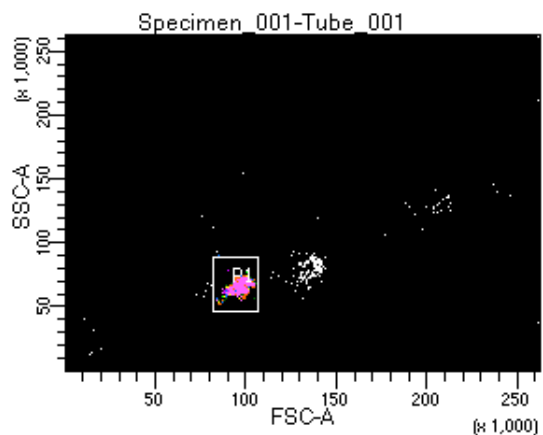

# BD FACSDiva 8.0.1

Tube: Tube\_001

Population	#Events	%Parent	%Total
All Events	2,612	####	100.0
P1	2,417	92.5	92.5
P2	102	4.2	3.9
P3	348	14.4	13.3
P4	314	13.0	12.0
P5	310	12.8	11.9
P6	370	15.3	14.2
P7	336	13.9	12.9
P8	323	13.4	12.4
P9	314	13.0	12.0