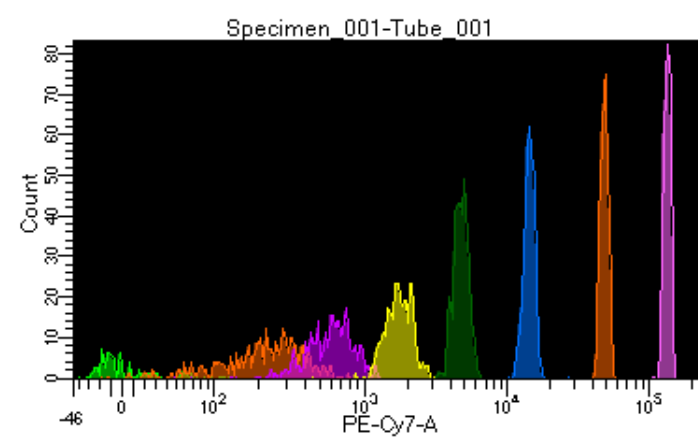

# BD FACSDiva 8.0.1

Tube: Tube\_001

Population	#Events	%Parent	%Total
All Events	2,612	####	100.0
P1	2,417	92.5	92.5
P2	102	4.2	3.9
P3	348	14.4	13.3
P4	314	13.0	12.0
P5	310	12.8	11.9
P6	370	15.3	14.2
P7	336	13.9	12.9
P8	323	13.4	12.4
P9	314	13.0	12.0