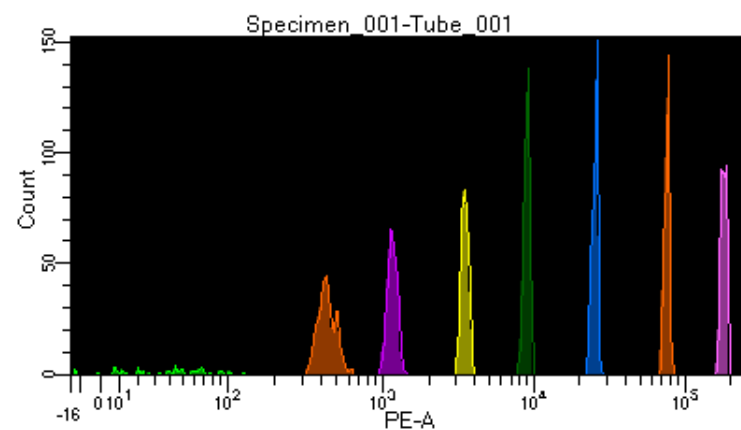

# BD FACSDiva 8.0.1

Tube: Tube\_001

Population	#Events	%Parent	%Total
All Events	2,612	####	100.0
P1	2,417	92.5	92.5
P2	102	4.2	3.9
P3	348	14.4	13.3
P4	314	13.0	12.0
P5	310	12.8	11.9
P6	370	15.3	14.2
P7	336	13.9	12.9
P8	323	13.4	12.4
P9	314	13.0	12.0