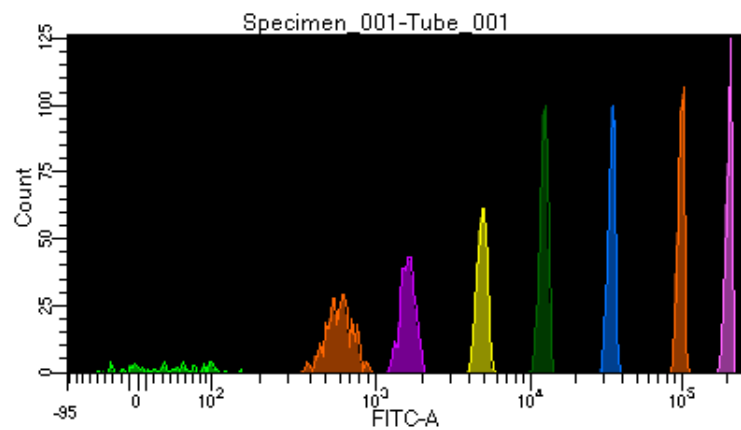

# BD FACSDiva 8.0.1

Tube: Tube\_001

Population	#Events	%Parent	%Total
All Events	2,612	####	100.0
P1	2,417	92.5	92.5
P2	102	4.2	3.9
P3	348	14.4	13.3
P4	314	13.0	12.0
P5	310	12.8	11.9
P6	370	15.3	14.2
P7	336	13.9	12.9
P8	323	13.4	12.4
P9	314	13.0	12.0