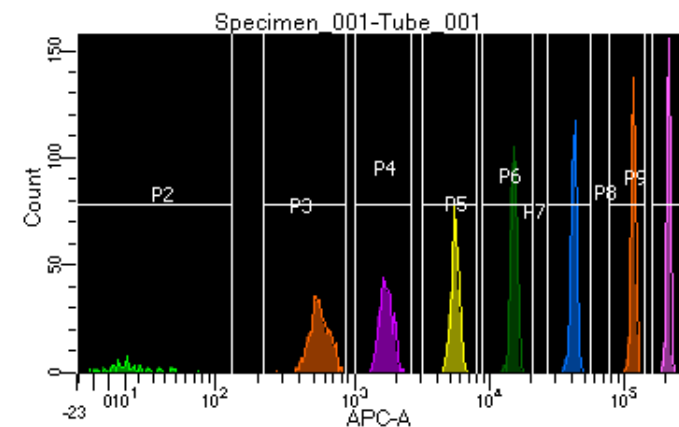

# BD FACSDiva 8.0.1

Tube: Tube\_001

Population	#Events	%Parent	%Total
All Events	2,612	####	100.0
P1	2,417	92.5	92.5
P2	102	4.2	3.9
P3	348	14.4	13.3
P4	314	13.0	12.0
P5	310	12.8	11.9
P6	370	15.3	14.2
P7	336	13.9	12.9
P8	323	13.4	12.4
P9	314	13.0	12.0