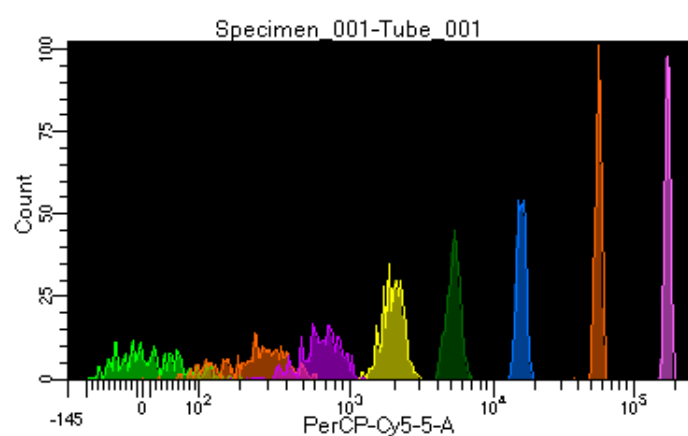

BD FACSDiva 8.0.1

Tube: Tube_001

Population	#Events	%Parent	%Total
All Events	2,626	####	100.0
P1	2,356	89.7	89.7
P2	274	11.6	10.4
P3	310	13.2	11.8
P4	290	12.3	11.0
P5	334	14.2	12.7
P6	281	11.9	10.7
P7	275	11.7	10.5
P8	307	13.0	11.7
P9	283	12.0	10.8