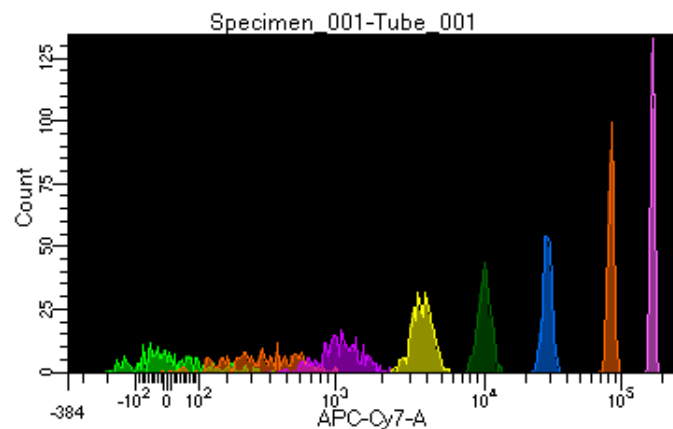

BD FACSDiva 8.0.1

Tube: Tube_001

Population	#Events	%Parent	%Total
All Events	2,626	####	100.0
P1	2,356	89.7	89.7
P2	274	11.6	10.4
P3	310	13.2	11.8
P4	290	12.3	11.0
P5	334	14.2	12.7
P6	281	11.9	10.7
P7	275	11.7	10.5
P8	307	13.0	11.7
P9	283	12.0	10.8