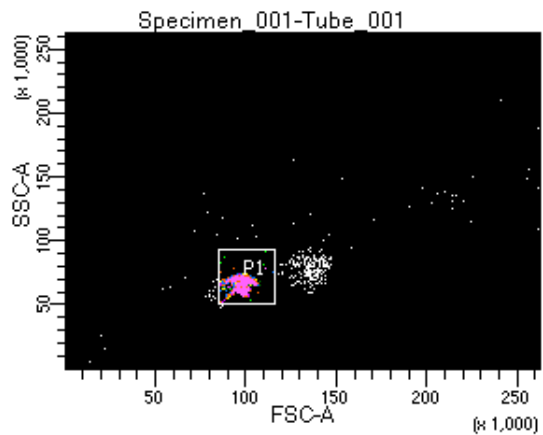

BD FACSDiva 8.0.1

Tube: Tube_001

Population	#Events	%Parent	%Total
All Events	2,626	####	100.0
P1	2,356	89.7	89.7
P2	274	11.6	10.4
P3	310	13.2	11.8
P4	290	12.3	11.0
P5	334	14.2	12.7
P6	281	11.9	10.7
P7	275	11.7	10.5
P8	307	13.0	11.7
P9	283	12.0	10.8