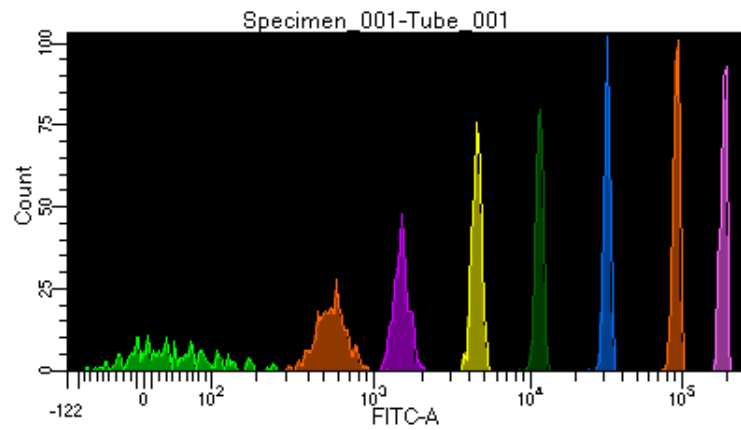

BD FACSDiva 8.0.1

Tube: Tube_001

Population	#Events	%Parent	%Total
All Events	2,626	####	100.0
P1	2,356	89.7	89.7
P2	274	11.6	10.4
P3	310	13.2	11.8
P4	290	12.3	11.0
P5	334	14.2	12.7
P6	281	11.9	10.7
P7	275	11.7	10.5
P8	307	13.0	11.7
P9	283	12.0	10.8