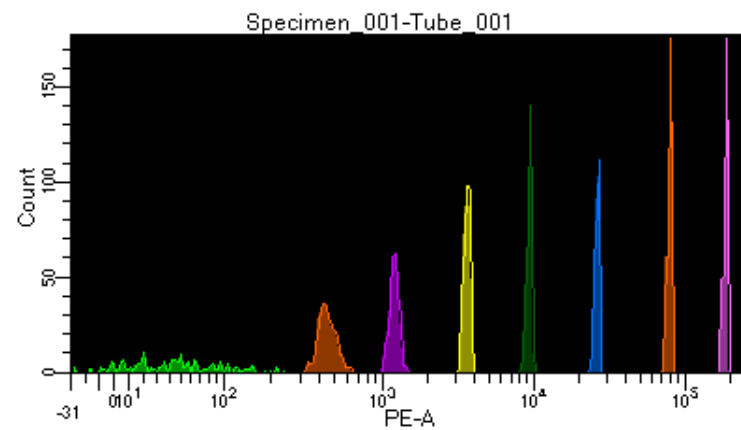

BD FACSDiva 8.0.1

Tube: Tube_001

Population	#Events	%Parent	%Total
All Events	2,626	####	100.0
P1	2,356	89.7	89.7
P2	274	11.6	10.4
P3	310	13.2	11.8
P4	290	12.3	11.0
P5	334	14.2	12.7
P6	281	11.9	10.7
P7	275	11.7	10.5
P8	307	13.0	11.7
P9	283	12.0	10.8