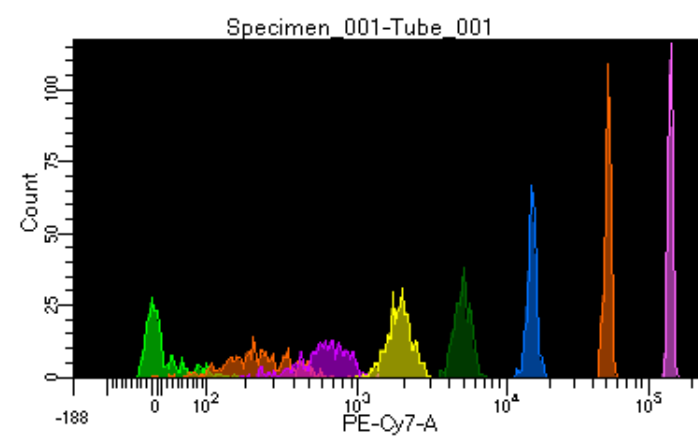

BD FACSDiva 8.0.1

Tube: Tube_001

Population	#Events	%Parent	%Total
All Events	2,626	####	100.0
P1	2,356	89.7	89.7
P2	274	11.6	10.4
P3	310	13.2	11.8
P4	290	12.3	11.0
P5	334	14.2	12.7
P6	281	11.9	10.7
P7	275	11.7	10.5
P8	307	13.0	11.7
P9	283	12.0	10.8