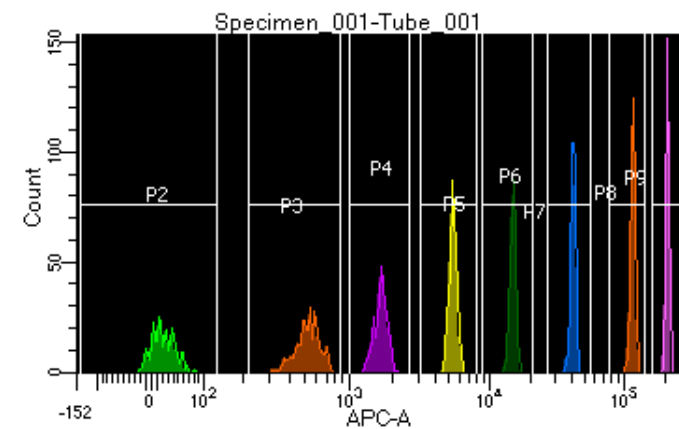

BD FACSDiva 8.0.1

Tube: Tube_001

Population	#Events	%Parent	%Total
All Events	2,626	####	100.0
P1	2,356	89.7	89.7
P2	274	11.6	10.4
P3	310	13.2	11.8
P4	290	12.3	11.0
P5	334	14.2	12.7
P6	281	11.9	10.7
P7	275	11.7	10.5
P8	307	13.0	11.7
P9	283	12.0	10.8