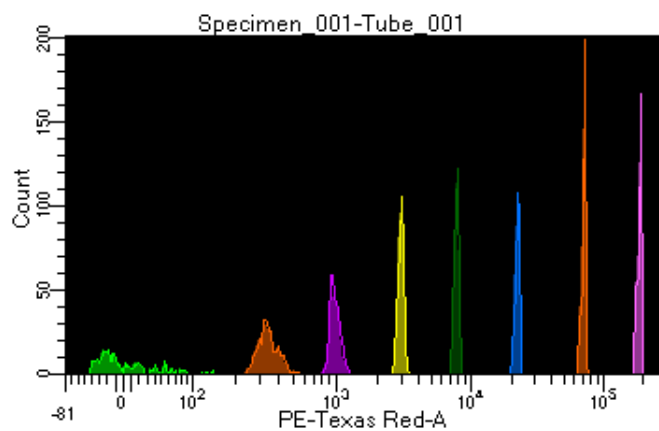

BD FACSDiva 8.0.1

Tube: Tube_001

Population	#Events	%Parent	%Total
All Events	2,626	####	100.0
P1	2,356	89.7	89.7
P2	274	11.6	10.4
P3	310	13.2	11.8
P4	290	12.3	11.0
P5	334	14.2	12.7
P6	281	11.9	10.7
P7	275	11.7	10.5
P8	307	13.0	11.7
P9	283	12.0	10.8