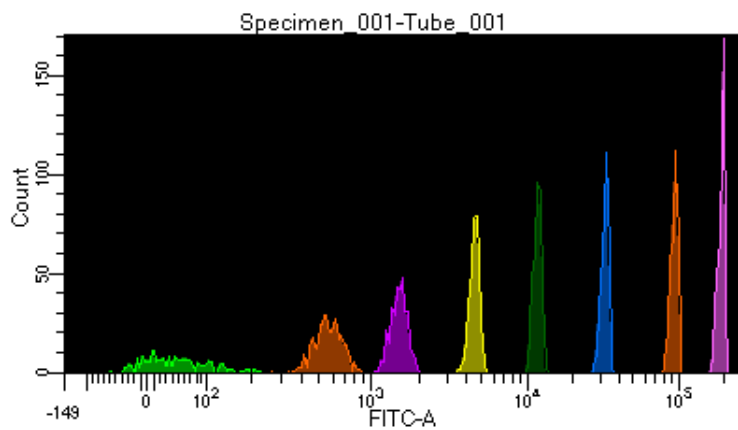

BD FACSDiva 8.0.1

Tube: Tube_001

Population	#Events	%Parent	%Total
All Events	3,131	####	100.0
P1	2,838	90.6	90.6
P2	274	9.7	8.8
P3	371	13.1	11.8
P4	358	12.6	11.4
P5	371	13.1	11.8
P6	372	13.1	11.9
P7	355	12.5	11.3
P8	350	12.3	11.2
P9	384	13.5	12.3