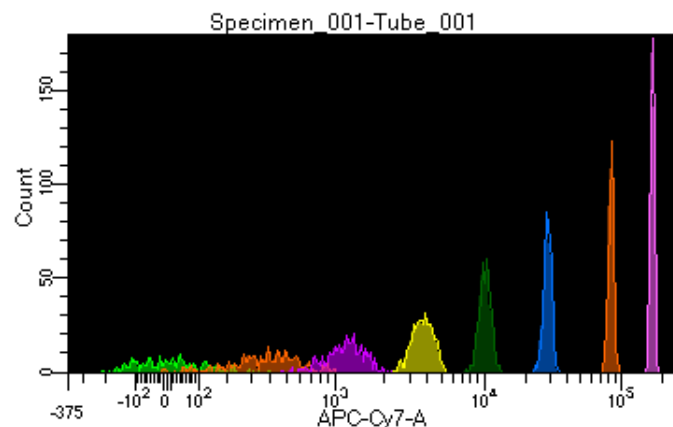

BD FACSDiva 8.0.1

Tube: Tube_001

Population	#Events	%Parent	%Total
All Events	3,131	####	100.0
P1	2,838	90.6	90.6
P2	274	9.7	8.8
P3	371	13.1	11.8
P4	358	12.6	11.4
P5	371	13.1	11.8
P6	372	13.1	11.9
P7	355	12.5	11.3
P8	350	12.3	11.2
P9	384	13.5	12.3