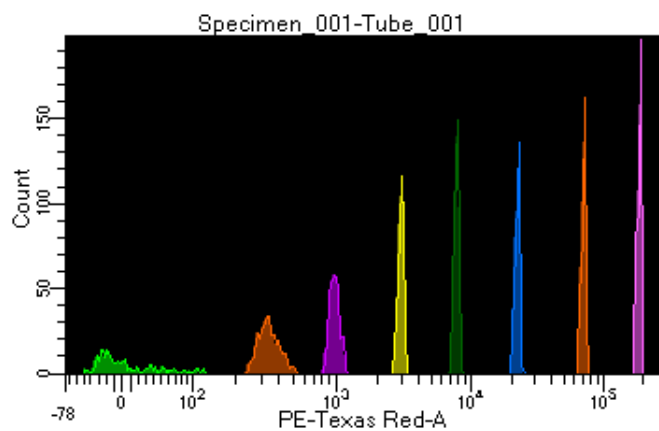

BD FACSDiva 8.0.1

Tube: Tube_001

Population	#Events	%Parent	%Total
All Events	3,131	####	100.0
P1	2,838	90.6	90.6
P2	274	9.7	8.8
P3	371	13.1	11.8
P4	358	12.6	11.4
P5	371	13.1	11.8
P6	372	13.1	11.9
P7	355	12.5	11.3
P8	350	12.3	11.2
P9	384	13.5	12.3