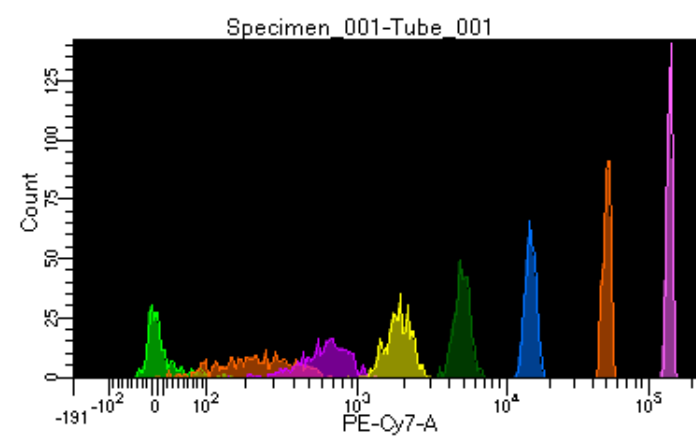

BD FACSDiva 8.0.1

Tube: Tube_001

Population	#Events	%Parent	%Total
All Events	3,131	####	100.0
P1	2,838	90.6	90.6
P2	274	9.7	8.8
P3	371	13.1	11.8
P4	358	12.6	11.4
P5	371	13.1	11.8
P6	372	13.1	11.9
P7	355	12.5	11.3
P8	350	12.3	11.2
P9	384	13.5	12.3