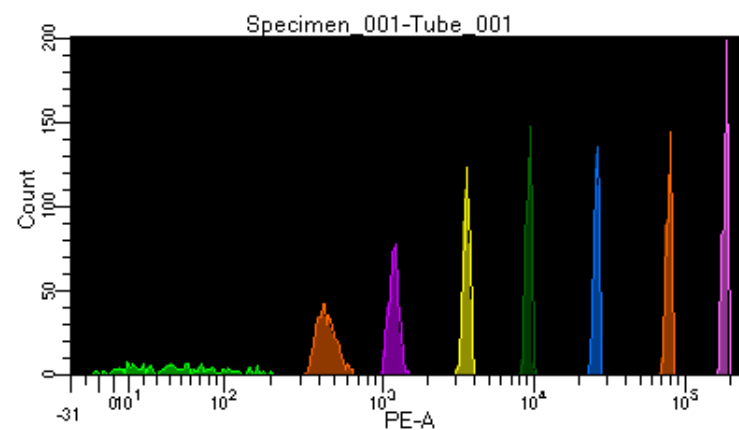

BD FACSDiva 8.0.1

Tube: Tube_001

Population	#Events	%Parent	%Total
All Events	3,131	####	100.0
P1	2,838	90.6	90.6
P2	274	9.7	8.8
P3	371	13.1	11.8
P4	358	12.6	11.4
P5	371	13.1	11.8
P6	372	13.1	11.9
P7	355	12.5	11.3
P8	350	12.3	11.2
P9	384	13.5	12.3