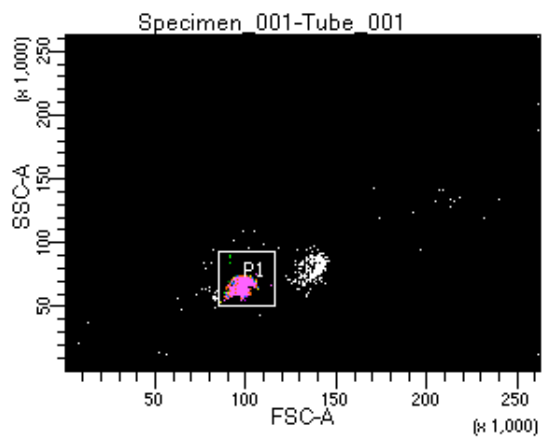

BD FACSDiva 8.0.1

Tube: Tube_001

Population	#Events	%Parent	%Total
All Events	3,131	####	100.0
P1	2,838	90.6	90.6
P2	274	9.7	8.8
P3	371	13.1	11.8
P4	358	12.6	11.4
P5	371	13.1	11.8
P6	372	13.1	11.9
P7	355	12.5	11.3
P8	350	12.3	11.2
P9	384	13.5	12.3