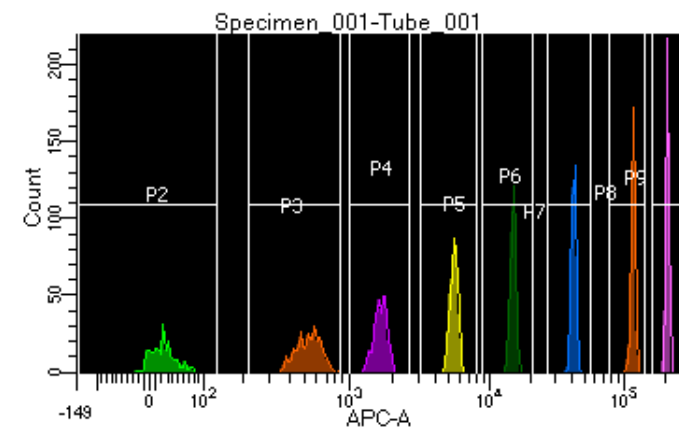

BD FACSDiva 8.0.1

Tube: Tube_001

Population	#Events	%Parent	%Total
All Events	3,131	####	100.0
P1	2,838	90.6	90.6
P2	274	9.7	8.8
P3	371	13.1	11.8
P4	358	12.6	11.4
P5	371	13.1	11.8
P6	372	13.1	11.9
P7	355	12.5	11.3
P8	350	12.3	11.2
P9	384	13.5	12.3