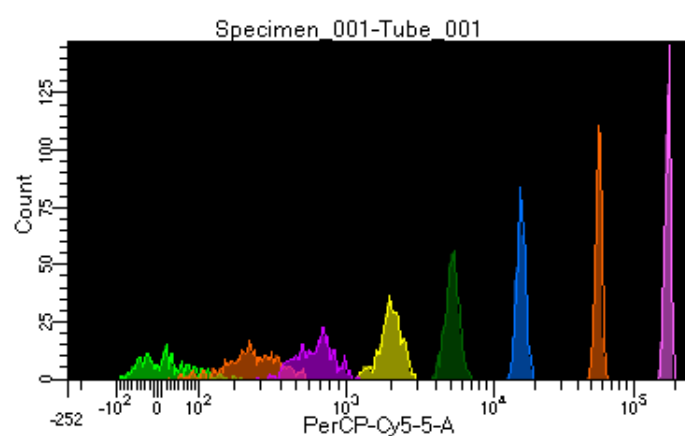

BD FACSDiva 8.0.1

Tube: Tube_001

Population	#Events	%Parent	%Total
All Events	3,131	####	100.0
P1	2,838	90.6	90.6
P2	274	9.7	8.8
P3	371	13.1	11.8
P4	358	12.6	11.4
P5	371	13.1	11.8
P6	372	13.1	11.9
P7	355	12.5	11.3
P8	350	12.3	11.2
P9	384	13.5	12.3