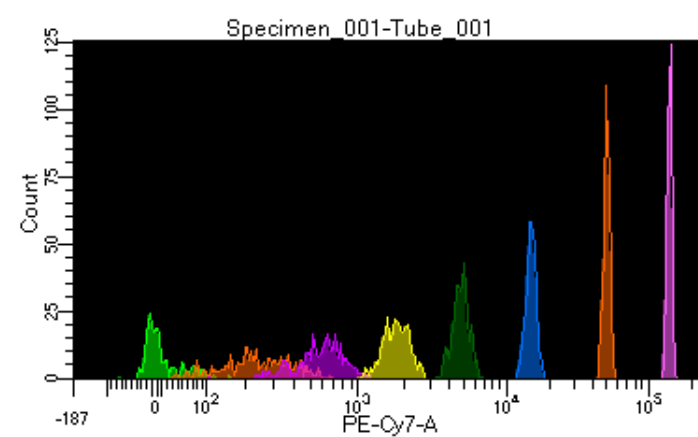

BD FACSDiva 8.0.1

Tube: Tube_001

Population	#Events	%Parent	%Total
All Events	2,657	####	100.0
P1	2,382	89.6	89.6
P2	231	9.7	8.7
P3	307	12.9	11.6
P4	308	12.9	11.6
P5	312	13.1	11.7
P6	307	12.9	11.6
P7	303	12.7	11.4
P8	313	13.1	11.8
P9	298	12.5	11.2