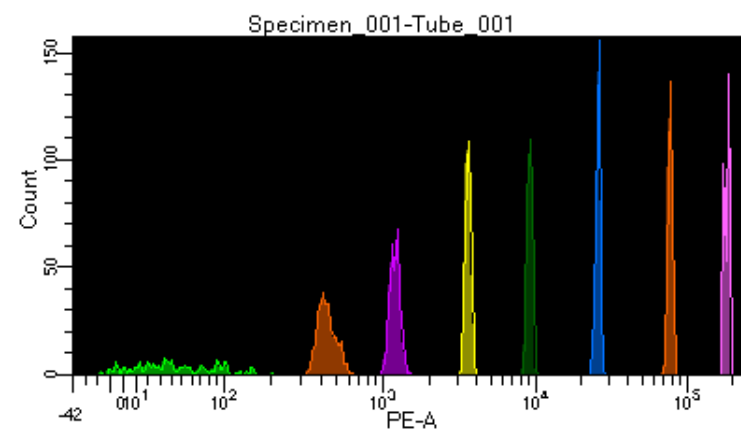

BD FACSDiva 8.0.1

Tube: Tube_001

Population	#Events	%Parent	%Total
All Events	2,657	####	100.0
P1	2,382	89.6	89.6
P2	231	9.7	8.7
P3	307	12.9	11.6
P4	308	12.9	11.6
P5	312	13.1	11.7
P6	307	12.9	11.6
P7	303	12.7	11.4
P8	313	13.1	11.8
P9	298	12.5	11.2