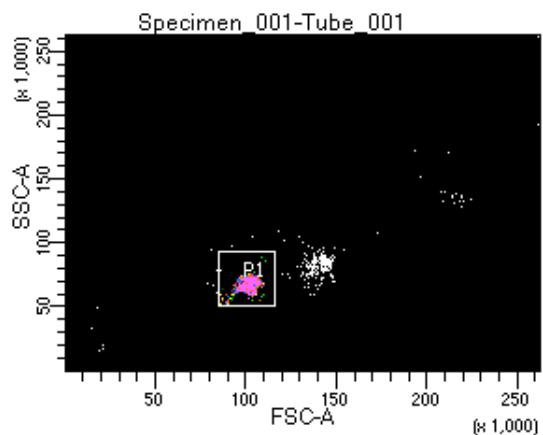

BD FACSDiva 8.0.1

Tube: Tube_001

Population	#Events	%Parent	%Total
All Events	2,657	####	100.0
P1	2,382	89.6	89.6
P2	231	9.7	8.7
P3	307	12.9	11.6
P4	308	12.9	11.6
P5	312	13.1	11.7
P6	307	12.9	11.6
P7	303	12.7	11.4
P8	313	13.1	11.8
P9	298	12.5	11.2