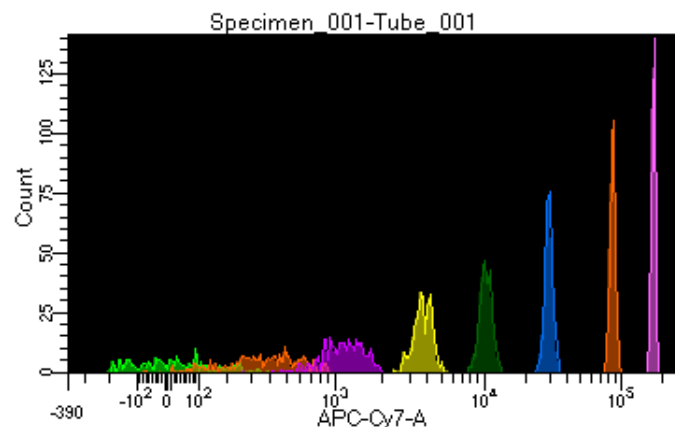

BD FACSDiva 8.0.1

Tube: Tube_001

Population	#Events	%Parent	%Total
All Events	2,657	####	100.0
P1	2,382	89.6	89.6
P2	231	9.7	8.7
P3	307	12.9	11.6
P4	308	12.9	11.6
P5	312	13.1	11.7
P6	307	12.9	11.6
P7	303	12.7	11.4
P8	313	13.1	11.8
P9	298	12.5	11.2