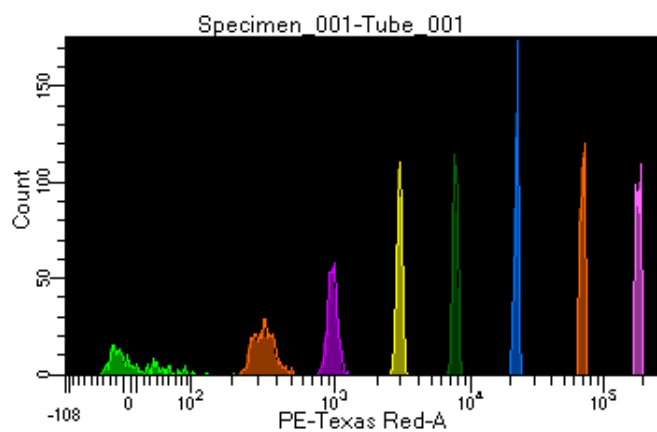

BD FACSDiva 8.0.1

Tube: Tube_001

Population	#Events	%Parent	%Total
All Events	2,657	####	100.0
P1	2,382	89.6	89.6
P2	231	9.7	8.7
P3	307	12.9	11.6
P4	308	12.9	11.6
P5	312	13.1	11.7
P6	307	12.9	11.6
P7	303	12.7	11.4
P8	313	13.1	11.8
P9	298	12.5	11.2