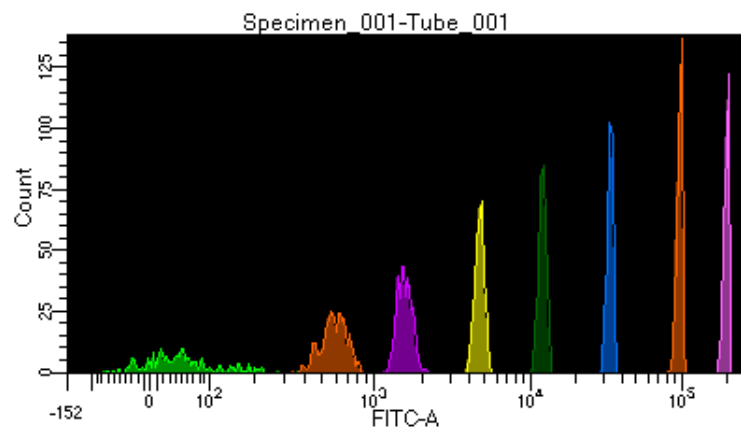

BD FACSDiva 8.0.1

Tube: Tube_001

Population	#Events	%Parent	%Total
All Events	2,657	####	100.0
P1	2,382	89.6	89.6
P2	231	9.7	8.7
P3	307	12.9	11.6
P4	308	12.9	11.6
P5	312	13.1	11.7
P6	307	12.9	11.6
P7	303	12.7	11.4
P8	313	13.1	11.8
P9	298	12.5	11.2