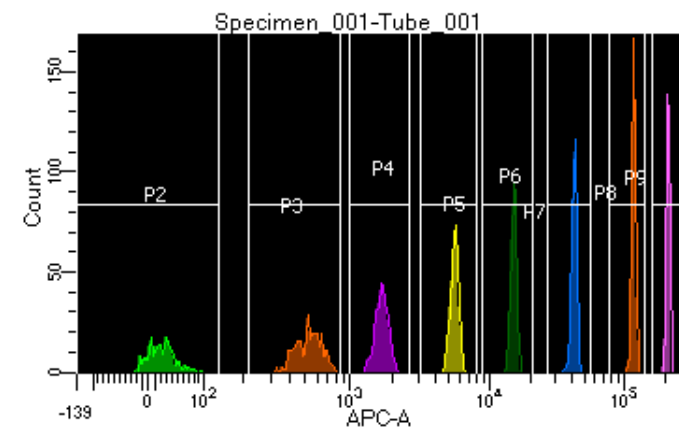

BD FACSDiva 8.0.1

Tube: Tube_001

Population	#Events	%Parent	%Total
All Events	2,657	####	100.0
P1	2,382	89.6	89.6
P2	231	9.7	8.7
P3	307	12.9	11.6
P4	308	12.9	11.6
P5	312	13.1	11.7
P6	307	12.9	11.6
P7	303	12.7	11.4
P8	313	13.1	11.8
P9	298	12.5	11.2