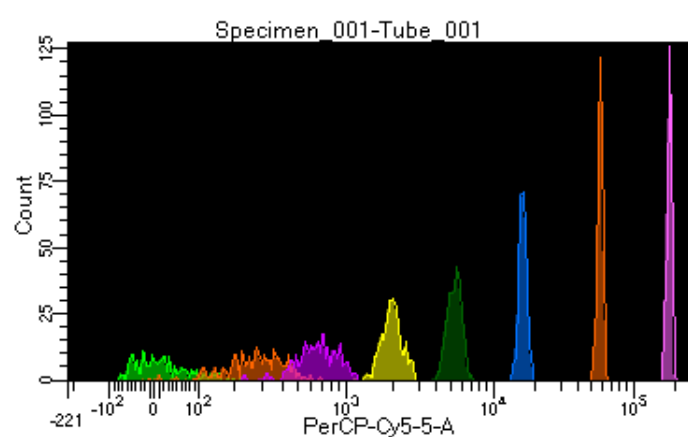

BD FACSDiva 8.0.1

Tube: Tube_001

Population	#Events	%Parent	%Total
All Events	2,657	####	100.0
P1	2,382	89.6	89.6
P2	231	9.7	8.7
P3	307	12.9	11.6
P4	308	12.9	11.6
P5	312	13.1	11.7
P6	307	12.9	11.6
P7	303	12.7	11.4
P8	313	13.1	11.8
P9	298	12.5	11.2