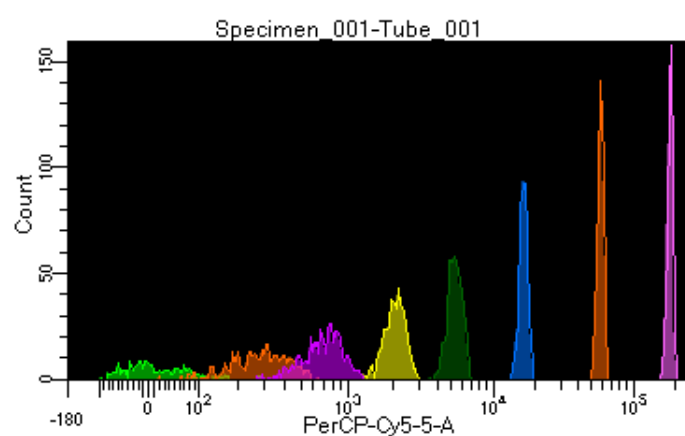

BD FACSDiva 8.0.1

Tube: Tube_001

Population	#Events	%Parent	%Total
All Events	3,655	####	100.0
P1	3,282	89.8	89.8
P2	245	7.5	6.7
P3	418	12.7	11.4
P4	449	13.7	12.3
P5	436	13.3	11.9
P6	456	13.9	12.5
P7	422	12.9	11.5
P8	440	13.4	12.0
P9	414	12.6	11.3