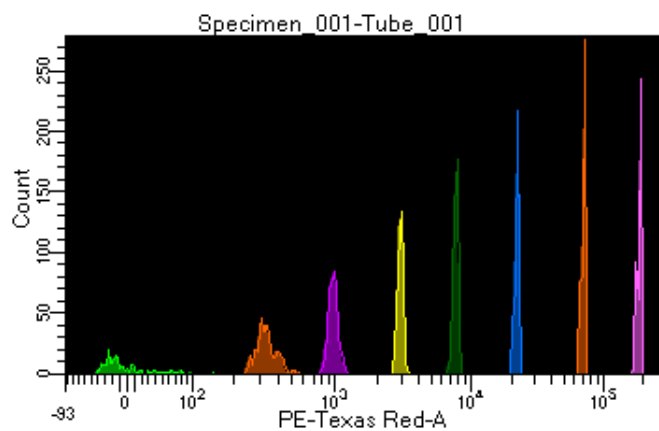

BD FACSDiva 8.0.1

Tube: Tube_001

Population	#Events	%Parent	%Total
All Events	3,655	####	100.0
P1	3,282	89.8	89.8
P2	245	7.5	6.7
P3	418	12.7	11.4
P4	449	13.7	12.3
P5	436	13.3	11.9
P6	456	13.9	12.5
P7	422	12.9	11.5
P8	440	13.4	12.0
P9	414	12.6	11.3