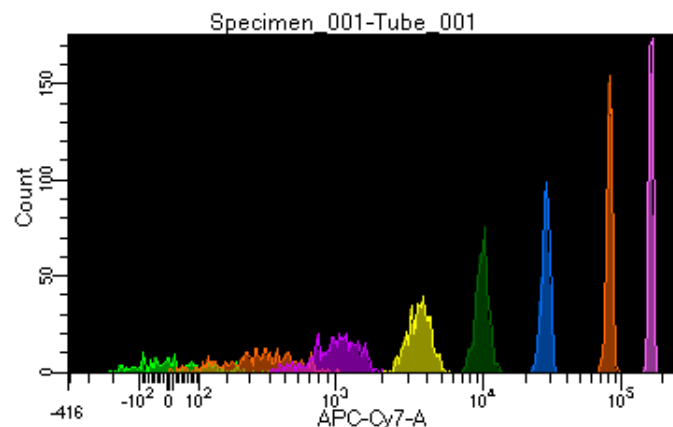

BD FACSDiva 8.0.1

Tube: Tube_001

Population	#Events	%Parent	%Total
All Events	3,655	####	100.0
P1	3,282	89.8	89.8
P2	245	7.5	6.7
P3	418	12.7	11.4
P4	449	13.7	12.3
P5	436	13.3	11.9
P6	456	13.9	12.5
P7	422	12.9	11.5
P8	440	13.4	12.0
P9	414	12.6	11.3