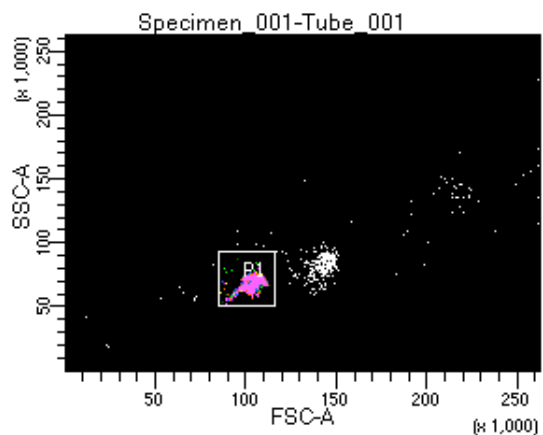

BD FACSDiva 8.0.1

Tube: Tube_001

Population	#Events	%Parent	%Total
All Events	3,655	####	100.0
P1	3,282	89.8	89.8
P2	245	7.5	6.7
P3	418	12.7	11.4
P4	449	13.7	12.3
P5	436	13.3	11.9
P6	456	13.9	12.5
P7	422	12.9	11.5
P8	440	13.4	12.0
P9	414	12.6	11.3