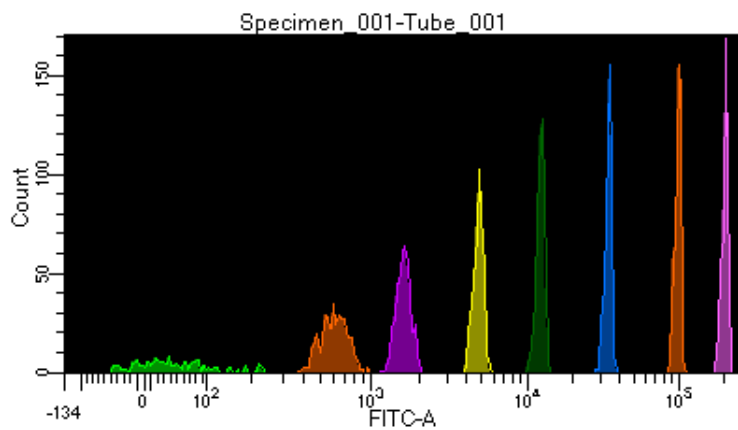

BD FACSDiva 8.0.1

Tube: Tube_001

Population	#Events	%Parent	%Total
All Events	3,655	####	100.0
P1	3,282	89.8	89.8
P2	245	7.5	6.7
P3	418	12.7	11.4
P4	449	13.7	12.3
P5	436	13.3	11.9
P6	456	13.9	12.5
P7	422	12.9	11.5
P8	440	13.4	12.0
P9	414	12.6	11.3