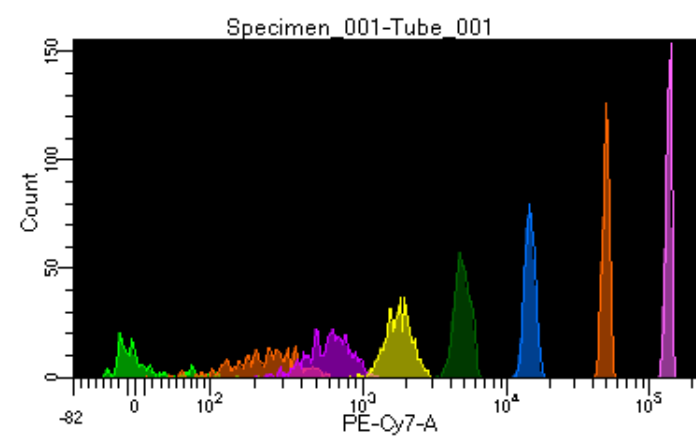

BD FACSDiva 8.0.1

Tube: Tube_001

Population	#Events	%Parent	%Total
All Events	3,655	####	100.0
P1	3,282	89.8	89.8
P2	245	7.5	6.7
P3	418	12.7	11.4
P4	449	13.7	12.3
P5	436	13.3	11.9
P6	456	13.9	12.5
P7	422	12.9	11.5
P8	440	13.4	12.0
P9	414	12.6	11.3