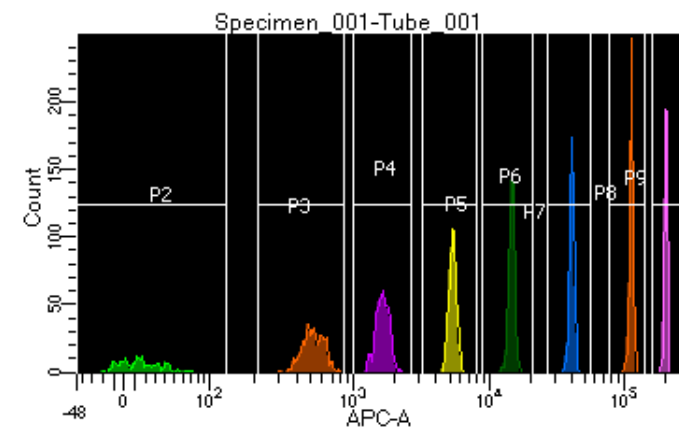

BD FACSDiva 8.0.1

Tube: Tube_001

Population	#Events	%Parent	%Total
All Events	3,655	####	100.0
P1	3,282	89.8	89.8
P2	245	7.5	6.7
P3	418	12.7	11.4
P4	449	13.7	12.3
P5	436	13.3	11.9
P6	456	13.9	12.5
P7	422	12.9	11.5
P8	440	13.4	12.0
P9	414	12.6	11.3