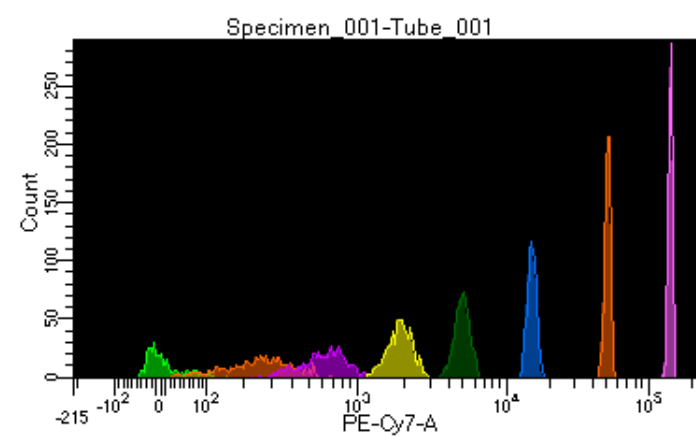

BD FACSDiva 9.0.1

Tube: Tube_001

Population	#Events	%Parent	%Total
All Events	4,940	####	100.0
P1	4,481	90.7	90.7
P2	341	7.6	6.9
P3	617	13.8	12.5
P4	560	12.5	11.3
P5	622	13.9	12.6
P6	569	12.7	11.5
P7	565	12.6	11.4
P8	612	13.7	12.4
P9	586	13.1	11.9