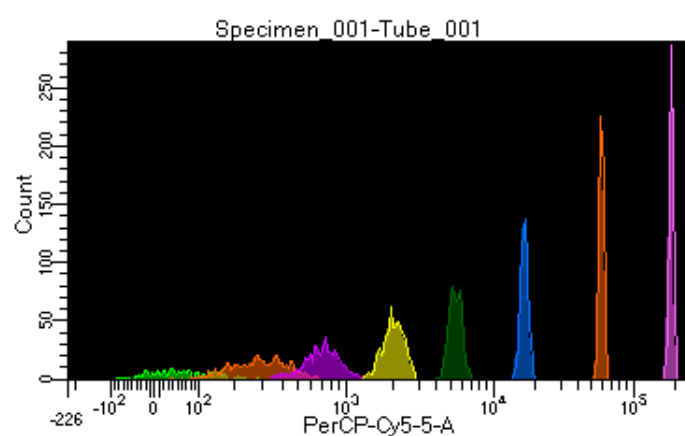

BD FACSDiva 9.0.1

Tube: Tube_001

Population	#Events	%Parent	%Total
All Events	4,940	####	100.0
P1	4,481	90.7	90.7
P2	341	7.6	6.9
P3	617	13.8	12.5
P4	560	12.5	11.3
P5	622	13.9	12.6
P6	569	12.7	11.5
P7	565	12.6	11.4
P8	612	13.7	12.4
P9	586	13.1	11.9