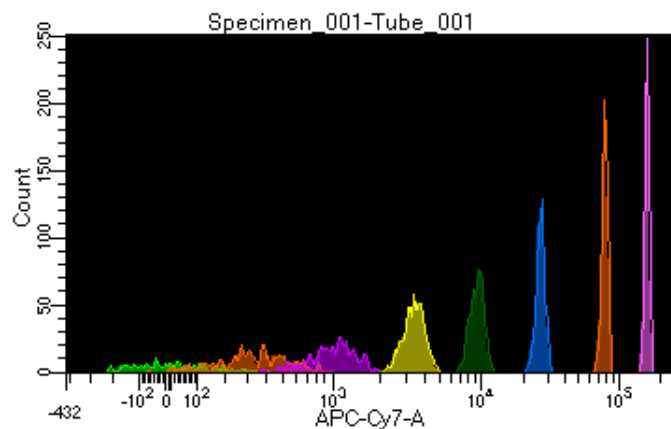

BD FACSDiva 9.0.1

Tube: Tube_001

Population	#Events	%Parent	%Total
All Events	4,940	####	100.0
P1	4,481	90.7	90.7
P2	341	7.6	6.9
P3	617	13.8	12.5
P4	560	12.5	11.3
P5	622	13.9	12.6
P6	569	12.7	11.5
P7	565	12.6	11.4
P8	612	13.7	12.4
P9	586	13.1	11.9