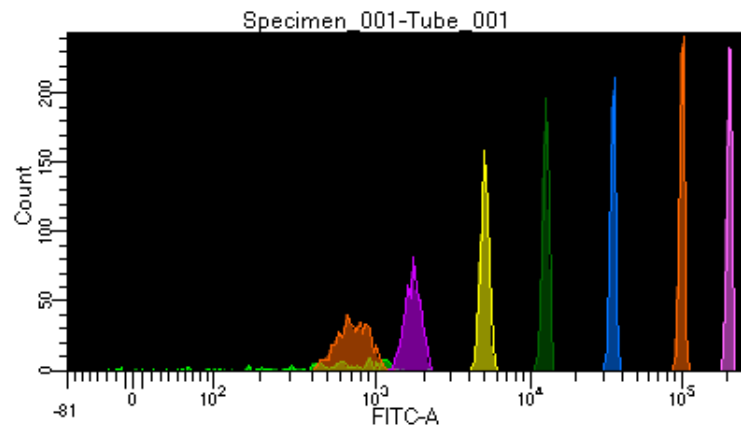

BD FACSDiva 9.0.1

Tube: Tube_001

Population	#Events	%Parent	%Total
All Events	4,940	####	100.0
P1	4,481	90.7	90.7
P2	341	7.6	6.9
P3	617	13.8	12.5
P4	560	12.5	11.3
P5	622	13.9	12.6
P6	569	12.7	11.5
P7	565	12.6	11.4
P8	612	13.7	12.4
P9	586	13.1	11.9