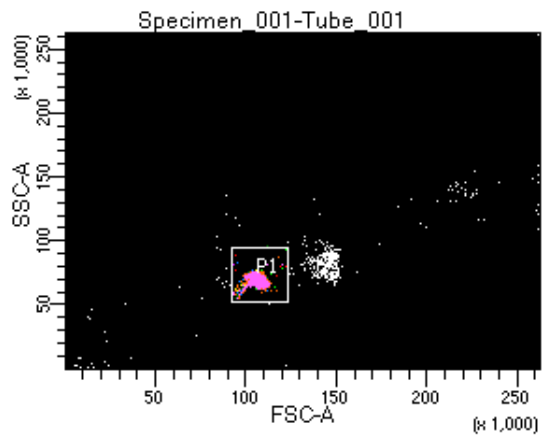

BD FACSDiva 9.0.1

Tube: Tube_001

Population	#Events	%Parent	%Total
All Events	4,940	####	100.0
P1	4,481	90.7	90.7
P2	341	7.6	6.9
P3	617	13.8	12.5
P4	560	12.5	11.3
P5	622	13.9	12.6
P6	569	12.7	11.5
P7	565	12.6	11.4
P8	612	13.7	12.4
P9	586	13.1	11.9