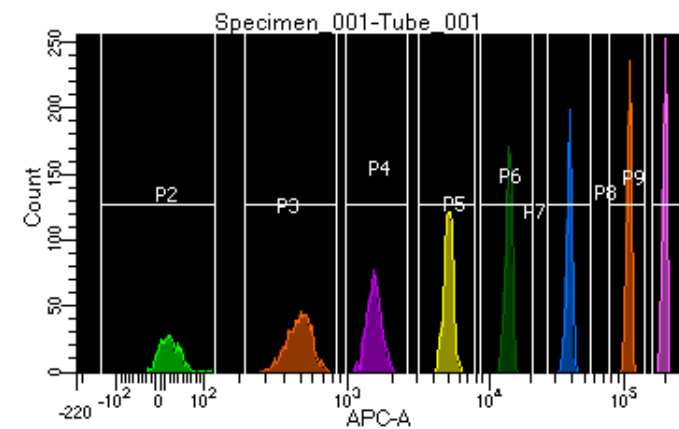

BD FACSDiva 9.0.1

Tube: Tube_001

Population	#Events	%Parent	%Total
All Events	4,940	####	100.0
P1	4,481	90.7	90.7
P2	341	7.6	6.9
P3	617	13.8	12.5
P4	560	12.5	11.3
P5	622	13.9	12.6
P6	569	12.7	11.5
P7	565	12.6	11.4
P8	612	13.7	12.4
P9	586	13.1	11.9