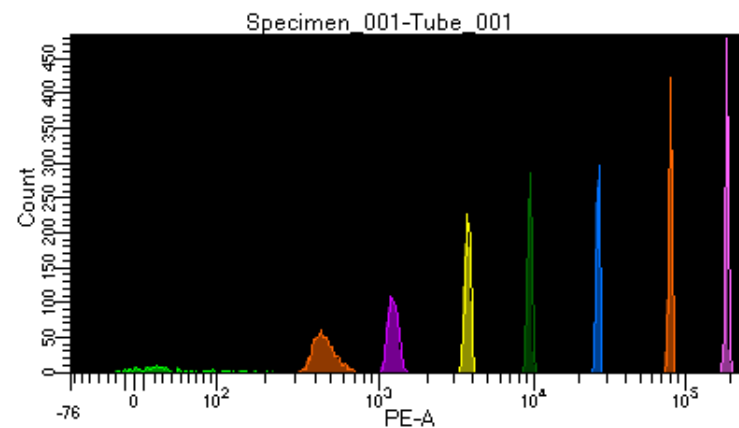

BD FACSDiva 9.0.1

Tube: Tube_001

Population	#Events	%Parent	%Total
All Events	4,940	####	100.0
P1	4,481	90.7	90.7
P2	341	7.6	6.9
P3	617	13.8	12.5
P4	560	12.5	11.3
P5	622	13.9	12.6
P6	569	12.7	11.5
P7	565	12.6	11.4
P8	612	13.7	12.4
P9	586	13.1	11.9