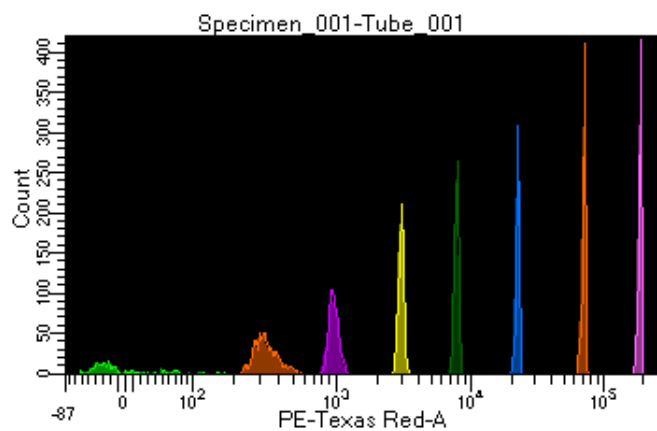

BD FACSDiva 9.0.1

Tube: Tube_001

Population	#Events	%Parent	%Total
All Events	4,940	####	100.0
P1	4,481	90.7	90.7
P2	341	7.6	6.9
P3	617	13.8	12.5
P4	560	12.5	11.3
P5	622	13.9	12.6
P6	569	12.7	11.5
P7	565	12.6	11.4
P8	612	13.7	12.4
P9	586	13.1	11.9