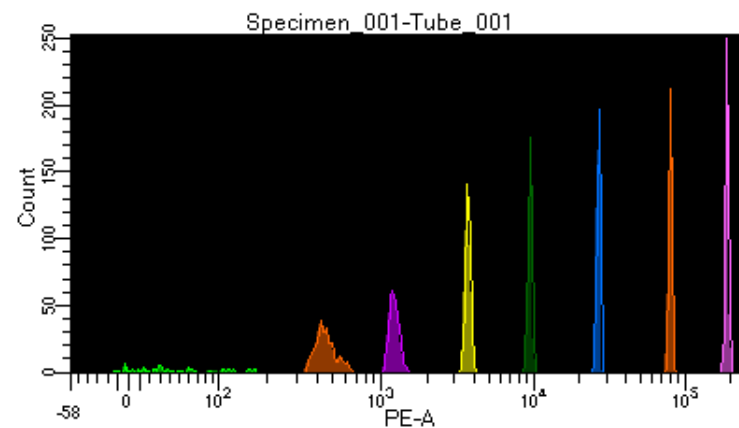

BD FACSDiva 9.0.1

Tube: Tube_001

Population	#Events	%Parent	%Total
All Events	2,730	####	100.0
P1	2,446	89.6	89.6
P2	169	6.9	6.2
P3	329	13.5	12.1
P4	298	12.2	10.9
P5	349	14.3	12.8
P6	309	12.6	11.3
P7	331	13.5	12.1
P8	319	13.0	11.7
P9	337	13.8	12.3