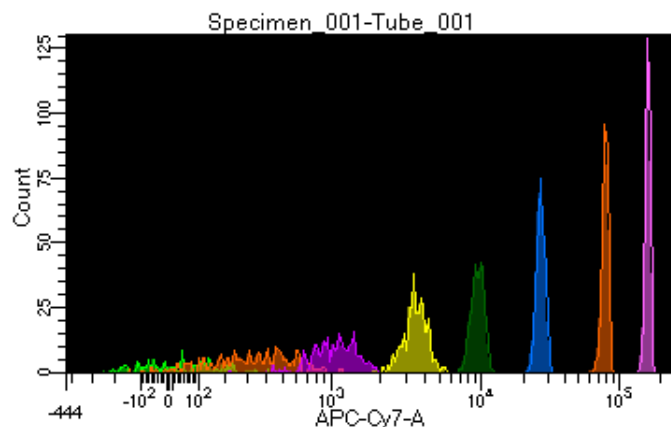

BD FACSDiva 9.0.1

Tube: Tube_001

Population	#Events	%Parent	%Total
All Events	2,730	####	100.0
P1	2,446	89.6	89.6
P2	169	6.9	6.2
P3	329	13.5	12.1
P4	298	12.2	10.9
P5	349	14.3	12.8
P6	309	12.6	11.3
P7	331	13.5	12.1
P8	319	13.0	11.7
P9	337	13.8	12.3