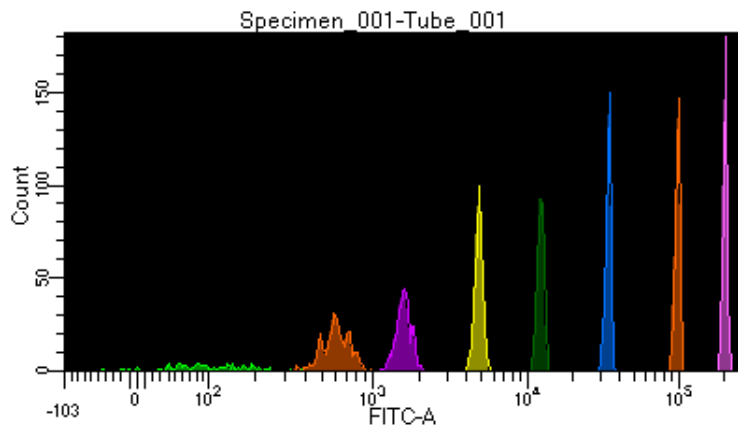

BD FACSDiva 9.0.1

Tube: Tube_001

Population	#Events	%Parent	%Total
All Events	2,730	####	100.0
P1	2,446	89.6	89.6
P2	169	6.9	6.2
P3	329	13.5	12.1
P4	298	12.2	10.9
P5	349	14.3	12.8
P6	309	12.6	11.3
P7	331	13.5	12.1
P8	319	13.0	11.7
P9	337	13.8	12.3