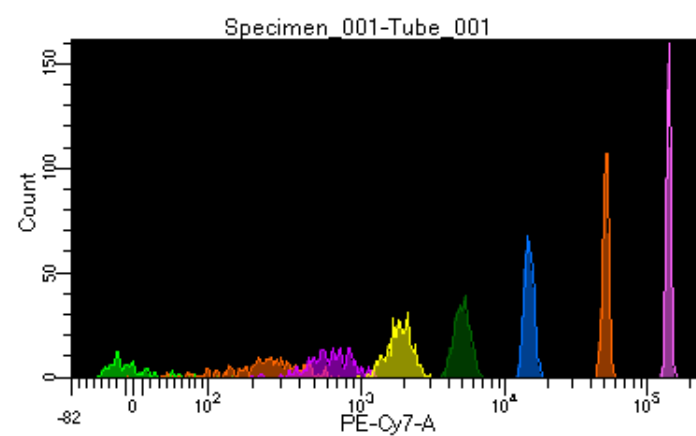

BD FACSDiva 9.0.1

Tube: Tube_001

Population	#Events	%Parent	%Total
All Events	2,730	####	100.0
P1	2,446	89.6	89.6
P2	169	6.9	6.2
P3	329	13.5	12.1
P4	298	12.2	10.9
P5	349	14.3	12.8
P6	309	12.6	11.3
P7	331	13.5	12.1
P8	319	13.0	11.7
P9	337	13.8	12.3