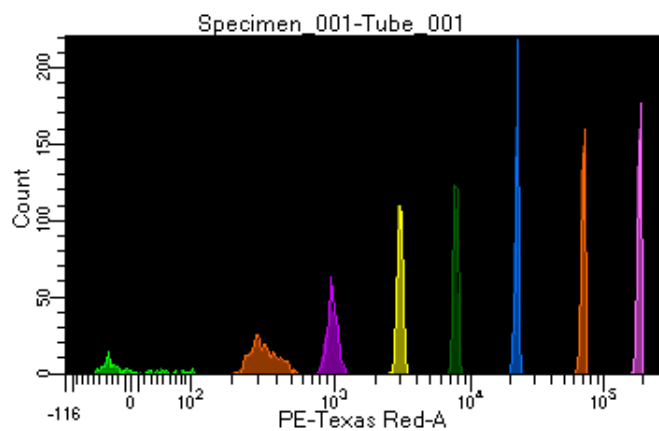

BD FACSDiva 9.0.1

Tube: Tube_001

Population	#Events	%Parent	%Total
All Events	2,730	####	100.0
P1	2,446	89.6	89.6
P2	169	6.9	6.2
P3	329	13.5	12.1
P4	298	12.2	10.9
P5	349	14.3	12.8
P6	309	12.6	11.3
P7	331	13.5	12.1
P8	319	13.0	11.7
P9	337	13.8	12.3