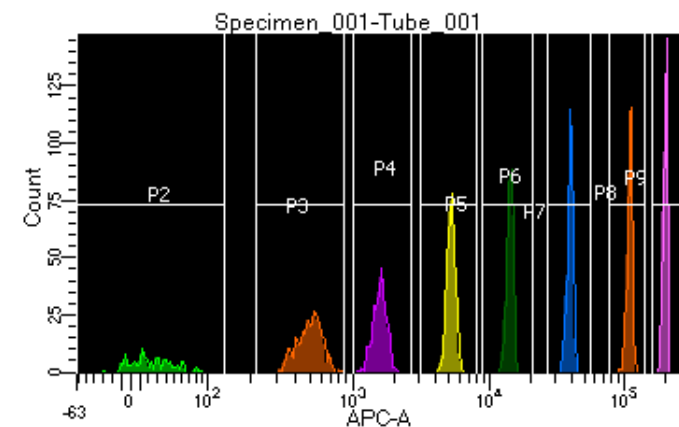

BD FACSDiva 9.0.1

Tube: Tube_001

Population	#Events	%Parent	%Total
All Events	2,730	####	100.0
P1	2,446	89.6	89.6
P2	169	6.9	6.2
P3	329	13.5	12.1
P4	298	12.2	10.9
P5	349	14.3	12.8
P6	309	12.6	11.3
P7	331	13.5	12.1
P8	319	13.0	11.7
P9	337	13.8	12.3