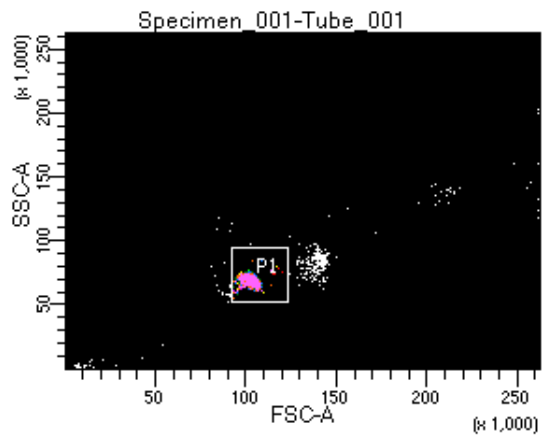

BD FACSDiva 9.0.1

Tube: Tube_001

Population	#Events	%Parent	%Total
All Events	2,730	####	100.0
P1	2,446	89.6	89.6
P2	169	6.9	6.2
P3	329	13.5	12.1
P4	298	12.2	10.9
P5	349	14.3	12.8
P6	309	12.6	11.3
P7	331	13.5	12.1
P8	319	13.0	11.7
P9	337	13.8	12.3