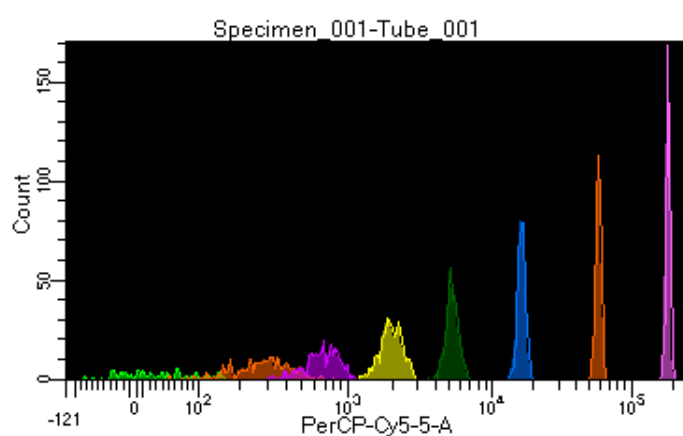

BD FACSDiva 9.0.1

Tube: Tube_001

Population	#Events	%Parent	%Total
All Events	2,730	####	100.0
P1	2,446	89.6	89.6
P2	169	6.9	6.2
P3	329	13.5	12.1
P4	298	12.2	10.9
P5	349	14.3	12.8
P6	309	12.6	11.3
P7	331	13.5	12.1
P8	319	13.0	11.7
P9	337	13.8	12.3