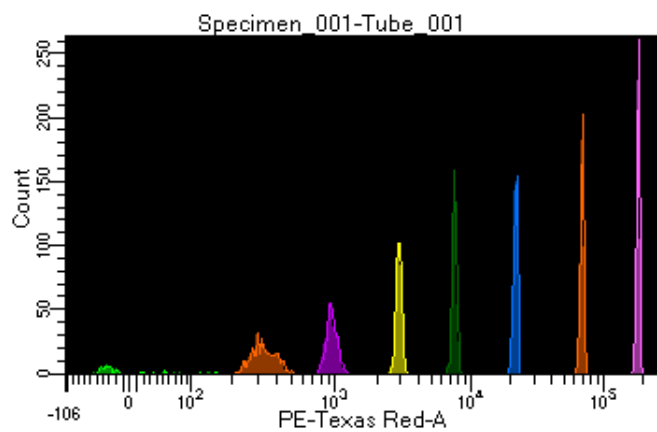

# BD FACSDiva 9.0.1

Tube: Tube\_001

Population	#Events	%Parent	%Total
All Events	2,803	####	100.0
P1	2,454	87.5	87.5
P2	121	4.9	4.3
P3	347	14.1	12.4
P4	319	13.0	11.4
P5	322	13.1	11.5
P6	344	14.0	12.3
P7	362	14.8	12.9
P8	308	12.6	11.0
P9	329	13.4	11.7