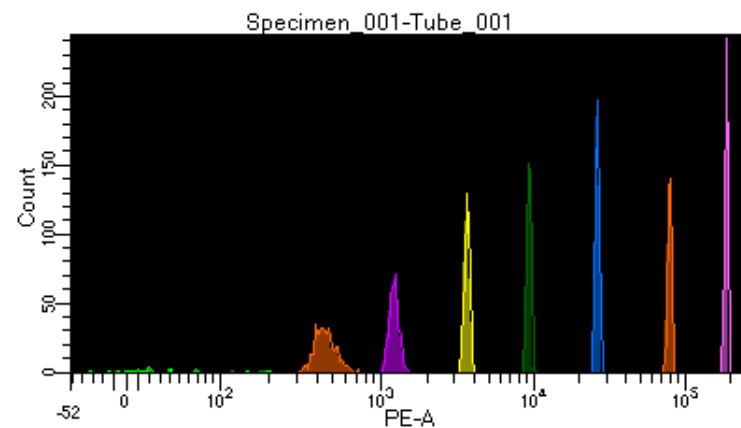

# BD FACSDiva 9.0.1

Tube: Tube\_001

Population	#Events	%Parent	%Total
All Events	2,803	####	100.0
P1	2,454	87.5	87.5
P2	121	4.9	4.3
P3	347	14.1	12.4
P4	319	13.0	11.4
P5	322	13.1	11.5
P6	344	14.0	12.3
P7	362	14.8	12.9
P8	308	12.6	11.0
P9	329	13.4	11.7