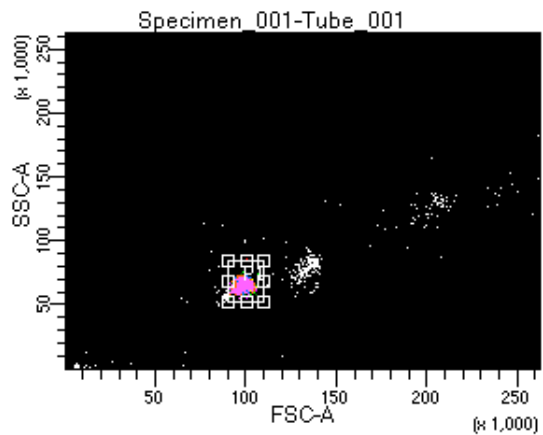

# BD FACSDiva 9.0.1

Tube: Tube\_001

Population	#Events	%Parent	%Total
All Events	2,803	####	100.0
P1	2,454	87.5	87.5
P2	121	4.9	4.3
P3	347	14.1	12.4
P4	319	13.0	11.4
P5	322	13.1	11.5
P6	344	14.0	12.3
P7	362	14.8	12.9
P8	308	12.6	11.0
P9	329	13.4	11.7