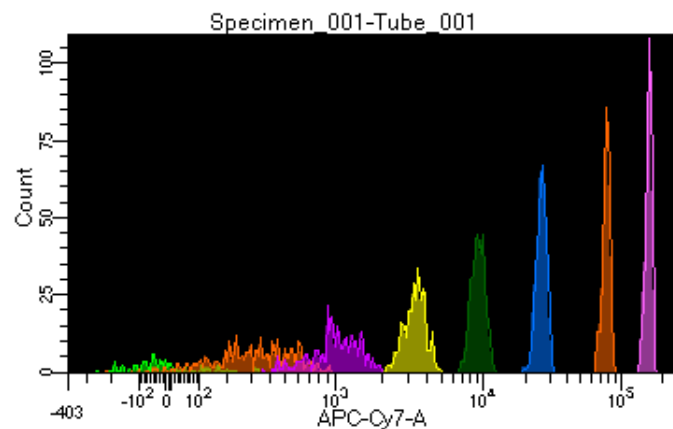

# BD FACSDiva 9.0.1

Tube: Tube\_001

Population	#Events	%Parent	%Total
All Events	2,803	####	100.0
P1	2,454	87.5	87.5
P2	121	4.9	4.3
P3	347	14.1	12.4
P4	319	13.0	11.4
P5	322	13.1	11.5
P6	344	14.0	12.3
P7	362	14.8	12.9
P8	308	12.6	11.0
P9	329	13.4	11.7