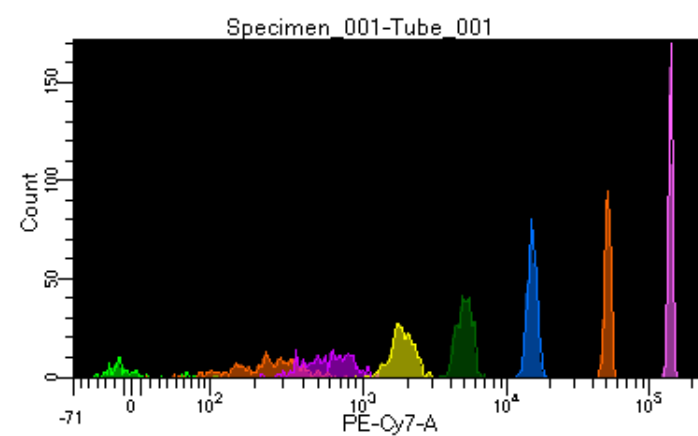

# BD FACSDiva 9.0.1

Tube: Tube\_001

Population	#Events	%Parent	%Total
All Events	2,803	####	100.0
P1	2,454	87.5	87.5
P2	121	4.9	4.3
P3	347	14.1	12.4
P4	319	13.0	11.4
P5	322	13.1	11.5
P6	344	14.0	12.3
P7	362	14.8	12.9
P8	308	12.6	11.0
P9	329	13.4	11.7