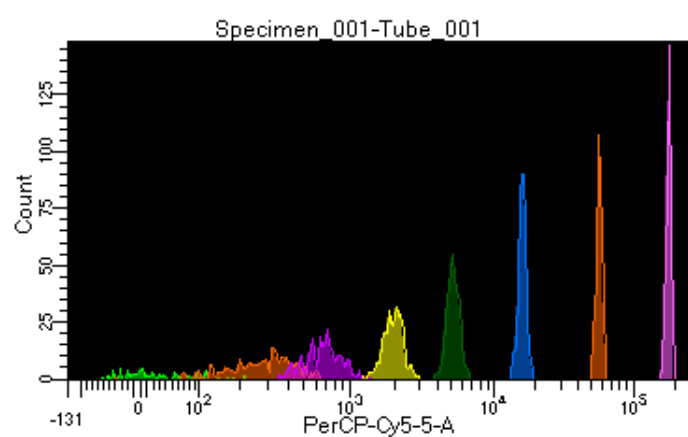

# BD FACSDiva 9.0.1

Tube: Tube\_001

Population	#Events	%Parent	%Total
All Events	2,803	####	100.0
P1	2,454	87.5	87.5
P2	121	4.9	4.3
P3	347	14.1	12.4
P4	319	13.0	11.4
P5	322	13.1	11.5
P6	344	14.0	12.3
P7	362	14.8	12.9
P8	308	12.6	11.0
P9	329	13.4	11.7