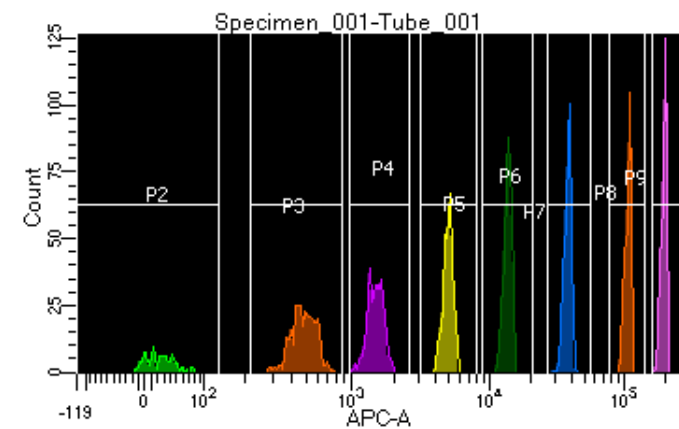

# BD FACSDiva 9.0.1

Tube: Tube\_001

Population	#Events	%Parent	%Total
All Events	2,803	####	100.0
P1	2,454	87.5	87.5
P2	121	4.9	4.3
P3	347	14.1	12.4
P4	319	13.0	11.4
P5	322	13.1	11.5
P6	344	14.0	12.3
P7	362	14.8	12.9
P8	308	12.6	11.0
P9	329	13.4	11.7