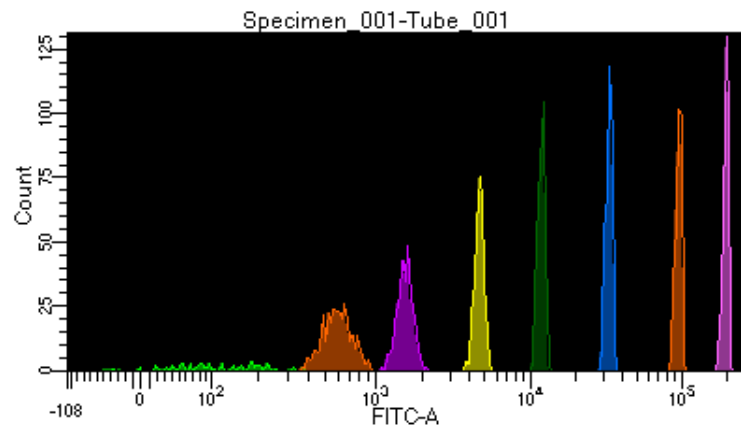

# BD FACSDiva 9.0.1

Tube: Tube\_001

Population	#Events	%Parent	%Total
All Events	2,803	####	100.0
P1	2,454	87.5	87.5
P2	121	4.9	4.3
P3	347	14.1	12.4
P4	319	13.0	11.4
P5	322	13.1	11.5
P6	344	14.0	12.3
P7	362	14.8	12.9
P8	308	12.6	11.0
P9	329	13.4	11.7