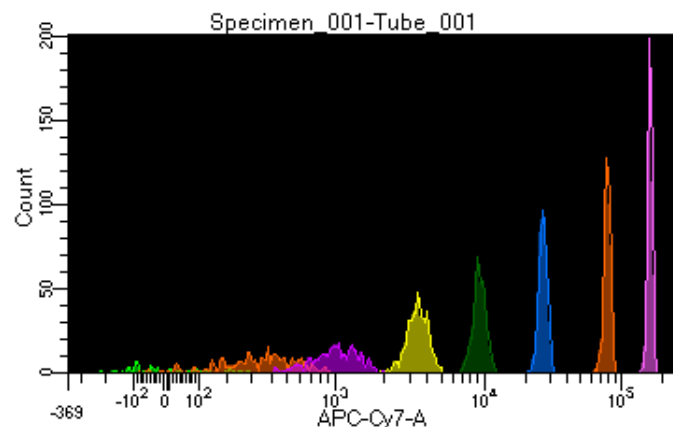

BD FACSDiva 9.0.1

Tube: Tube_001

Population	#Events	%Parent	%Total
All Events	3,621	####	100.0
P1	3,189	88.1	88.1
P2	122	3.8	3.4
P3	423	13.3	11.7
P4	393	12.3	10.9
P5	463	14.5	12.8
P6	431	13.5	11.9
P7	440	13.8	12.2
P8	448	14.0	12.4
P9	466	14.6	12.9