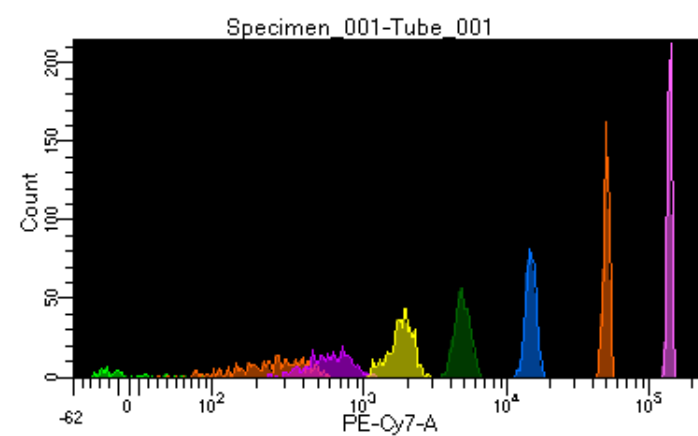

BD FACSDiva 9.0.1

Tube: Tube_001

Population	#Events	%Parent	%Total
All Events	3,621	####	100.0
P1	3,189	88.1	88.1
P2	122	3.8	3.4
P3	423	13.3	11.7
P4	393	12.3	10.9
P5	463	14.5	12.8
P6	431	13.5	11.9
P7	440	13.8	12.2
P8	448	14.0	12.4
P9	466	14.6	12.9