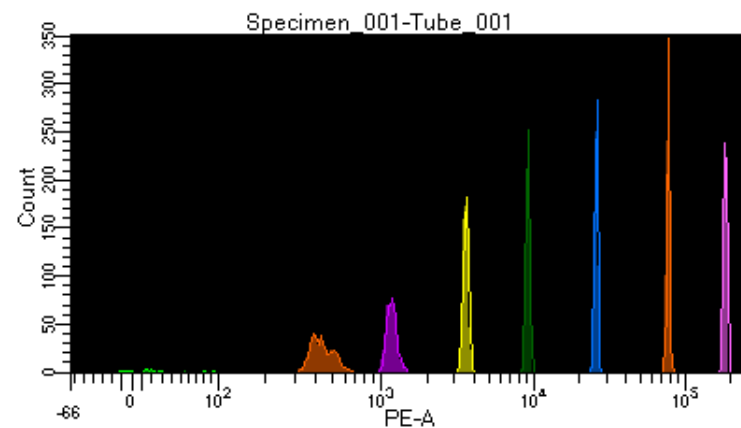

BD FACSDiva 9.0.1

Tube: Tube_001

Population	#Events	%Parent	%Total
All Events	3,621	####	100.0
P1	3,189	88.1	88.1
P2	122	3.8	3.4
P3	423	13.3	11.7
P4	393	12.3	10.9
P5	463	14.5	12.8
P6	431	13.5	11.9
P7	440	13.8	12.2
P8	448	14.0	12.4
P9	466	14.6	12.9