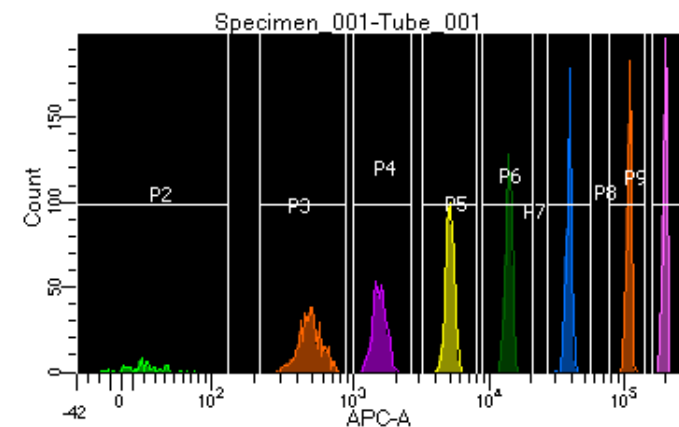

BD FACSDiva 9.0.1

Tube: Tube_001

Population	#Events	%Parent	%Total
All Events	3,621	####	100.0
P1	3,189	88.1	88.1
P2	122	3.8	3.4
P3	423	13.3	11.7
P4	393	12.3	10.9
P5	463	14.5	12.8
P6	431	13.5	11.9
P7	440	13.8	12.2
P8	448	14.0	12.4
P9	466	14.6	12.9