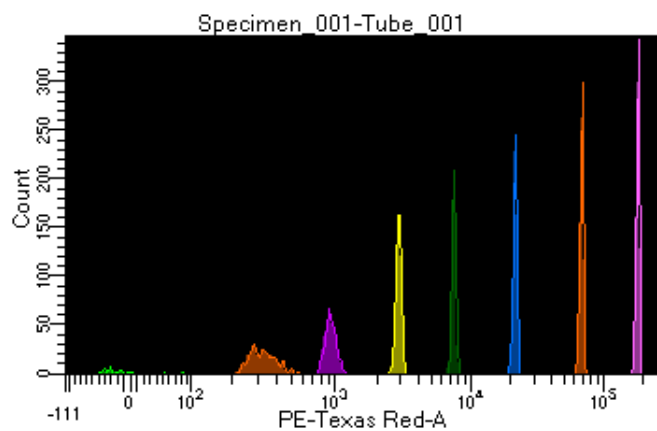

BD FACSDiva 9.0.1

Tube: Tube_001

Population	#Events	%Parent	%Total
All Events	3,621	####	100.0
P1	3,189	88.1	88.1
P2	122	3.8	3.4
P3	423	13.3	11.7
P4	393	12.3	10.9
P5	463	14.5	12.8
P6	431	13.5	11.9
P7	440	13.8	12.2
P8	448	14.0	12.4
P9	466	14.6	12.9