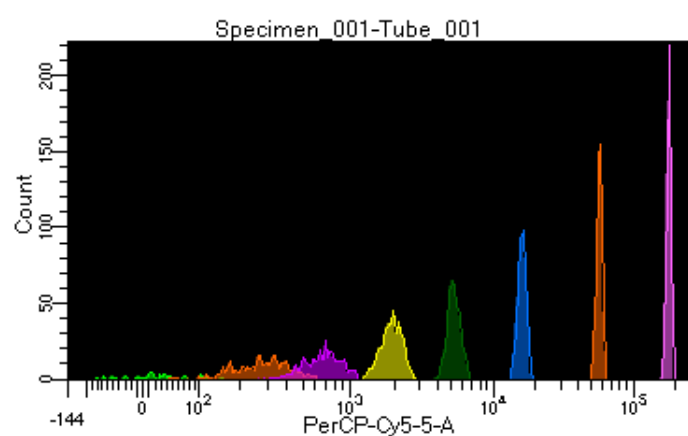

BD FACSDiva 9.0.1

Tube: Tube_001

Population	#Events	%Parent	%Total
All Events	3,621	####	100.0
P1	3,189	88.1	88.1
P2	122	3.8	3.4
P3	423	13.3	11.7
P4	393	12.3	10.9
P5	463	14.5	12.8
P6	431	13.5	11.9
P7	440	13.8	12.2
P8	448	14.0	12.4
P9	466	14.6	12.9