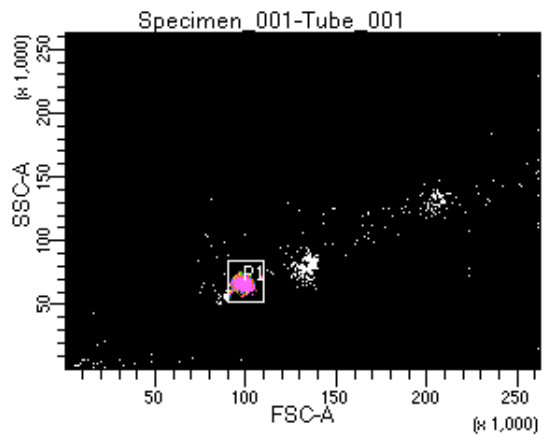

BD FACSDiva 9.0.1

Tube: Tube_001

Population	#Events	%Parent	%Total
All Events	3,621	####	100.0
P1	3,189	88.1	88.1
P2	122	3.8	3.4
P3	423	13.3	11.7
P4	393	12.3	10.9
P5	463	14.5	12.8
P6	431	13.5	11.9
P7	440	13.8	12.2
P8	448	14.0	12.4
P9	466	14.6	12.9