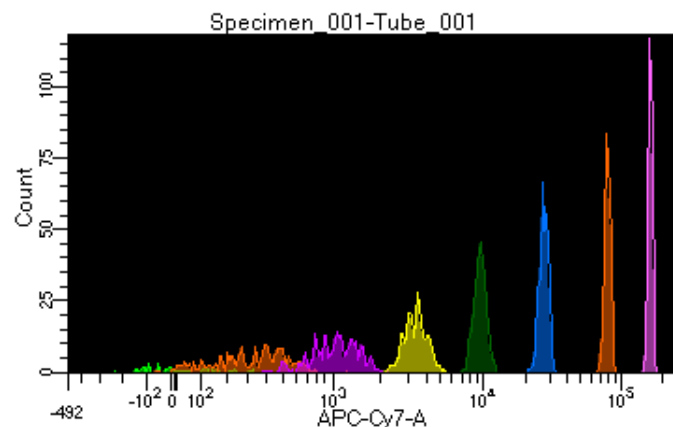

# BD FACSDiva 9.0.1

Tube: Tube\_001

Population	#Events	%Parent	%Total
All Events	2,731	####	100.0
P1	2,017	73.9	73.9
P2	62	3.1	2.3
P3	277	13.7	10.1
P4	290	14.4	10.6
P5	263	13.0	9.6
P6	288	14.3	10.5
P7	300	14.9	11.0
P8	270	13.4	9.9
P9	265	13.1	9.7