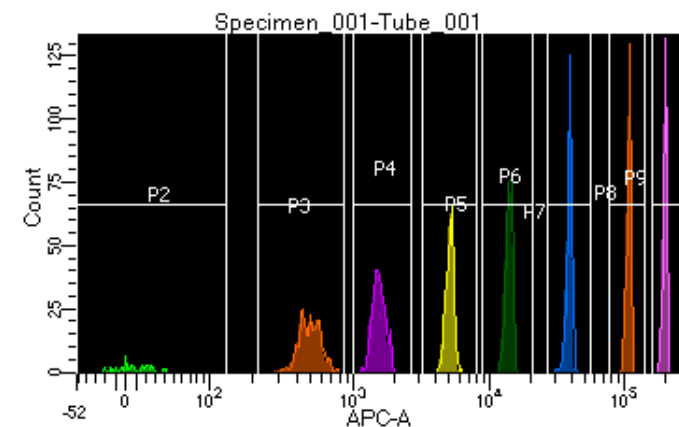

# BD FACSDiva 9.0.1

Tube: Tube\_001

Population	#Events	%Parent	%Total
All Events	2,731	####	100.0
P1	2,017	73.9	73.9
P2	62	3.1	2.3
P3	277	13.7	10.1
P4	290	14.4	10.6
P5	263	13.0	9.6
P6	288	14.3	10.5
P7	300	14.9	11.0
P8	270	13.4	9.9
P9	265	13.1	9.7