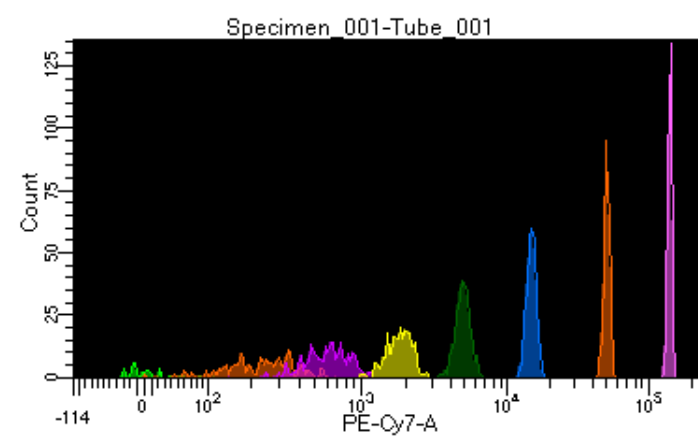

# BD FACSDiva 9.0.1

Tube: Tube\_001

Population	#Events	%Parent	%Total
All Events	2,731	####	100.0
P1	2,017	73.9	73.9
P2	62	3.1	2.3
P3	277	13.7	10.1
P4	290	14.4	10.6
P5	263	13.0	9.6
P6	288	14.3	10.5
P7	300	14.9	11.0
P8	270	13.4	9.9
P9	265	13.1	9.7