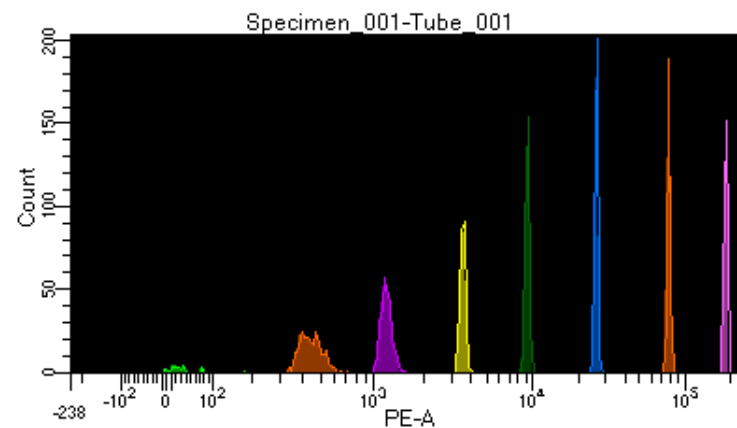

# BD FACSDiva 9.0.1

Tube: Tube\_001

Population	#Events	%Parent	%Total
All Events	2,731	####	100.0
P1	2,017	73.9	73.9
P2	62	3.1	2.3
P3	277	13.7	10.1
P4	290	14.4	10.6
P5	263	13.0	9.6
P6	288	14.3	10.5
P7	300	14.9	11.0
P8	270	13.4	9.9
P9	265	13.1	9.7