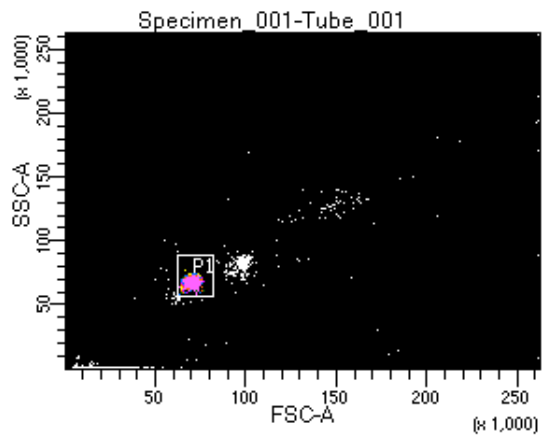

# BD FACSDiva 9.0.1

Tube: Tube\_001

Population	#Events	%Parent	%Total
All Events	2,731	####	100.0
P1	2,017	73.9	73.9
P2	62	3.1	2.3
P3	277	13.7	10.1
P4	290	14.4	10.6
P5	263	13.0	9.6
P6	288	14.3	10.5
P7	300	14.9	11.0
P8	270	13.4	9.9
P9	265	13.1	9.7