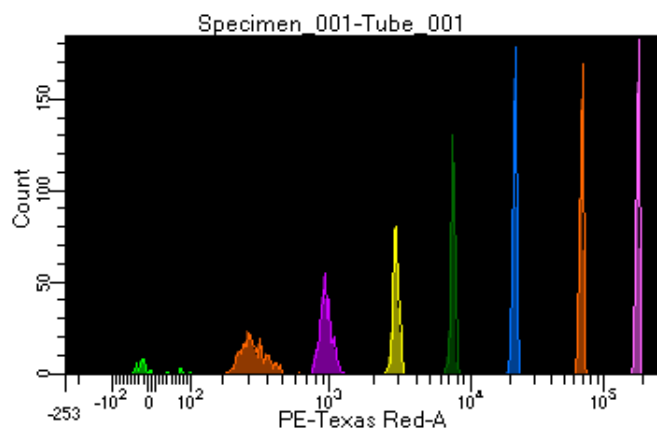

# BD FACSDiva 9.0.1

Tube: Tube\_001

Population	#Events	%Parent	%Total
All Events	2,731	####	100.0
P1	2,017	73.9	73.9
P2	62	3.1	2.3
P3	277	13.7	10.1
P4	290	14.4	10.6
P5	263	13.0	9.6
P6	288	14.3	10.5
P7	300	14.9	11.0
P8	270	13.4	9.9
P9	265	13.1	9.7