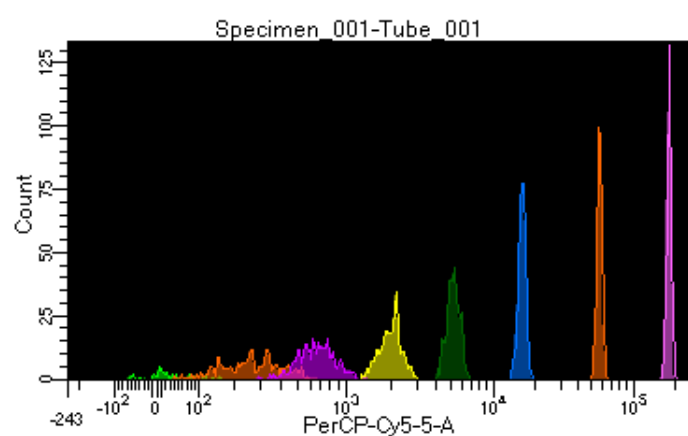

# BD FACSDiva 9.0.1

Tube: Tube\_001

Population	#Events	%Parent	%Total
All Events	2,731	####	100.0
P1	2,017	73.9	73.9
P2	62	3.1	2.3
P3	277	13.7	10.1
P4	290	14.4	10.6
P5	263	13.0	9.6
P6	288	14.3	10.5
P7	300	14.9	11.0
P8	270	13.4	9.9
P9	265	13.1	9.7