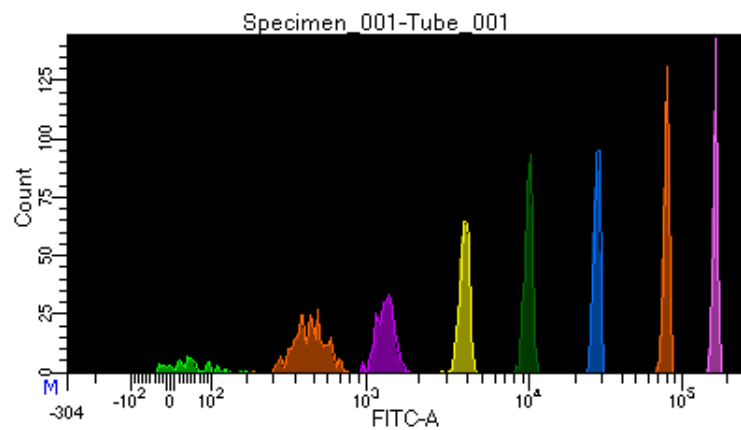

BD FACSDiva 9.0.1

Tube: Tube_001

Population	#Events	%Parent	%Total
All Events	2,641	####	100.0
P1	2,314	87.6	87.6
P2	108	4.7	4.1
P3	348	15.0	13.2
P4	283	12.2	10.7
P5	307	13.3	11.6
P6	330	14.3	12.5
P7	299	12.9	11.3
P8	323	14.0	12.2
P9	277	12.0	10.5