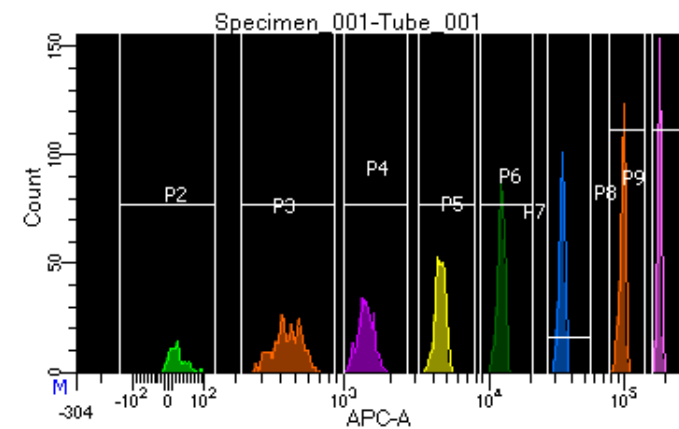

BD FACSDiva 9.0.1

Tube: Tube_001

Population	#Events	%Parent	%Total
All Events	2,641	####	100.0
P1	2,314	87.6	87.6
P2	108	4.7	4.1
P3	348	15.0	13.2
P4	283	12.2	10.7
P5	307	13.3	11.6
P6	330	14.3	12.5
P7	299	12.9	11.3
P8	323	14.0	12.2
P9	277	12.0	10.5