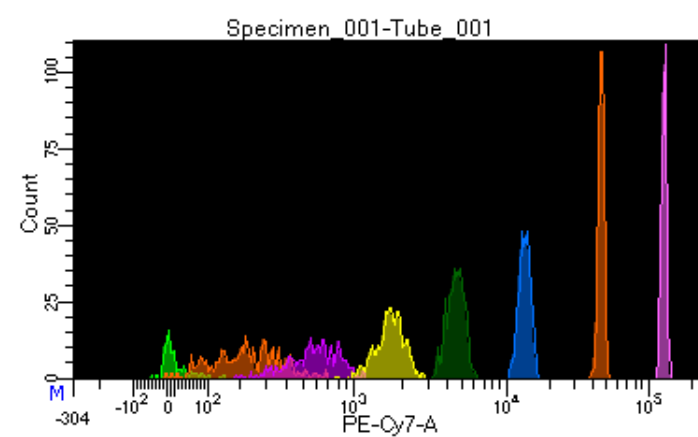

BD FACSDiva 9.0.1

Tube: Tube_001

Population	#Events	%Parent	%Total
All Events	2,641	####	100.0
P1	2,314	87.6	87.6
P2	108	4.7	4.1
P3	348	15.0	13.2
P4	283	12.2	10.7
P5	307	13.3	11.6
P6	330	14.3	12.5
P7	299	12.9	11.3
P8	323	14.0	12.2
P9	277	12.0	10.5