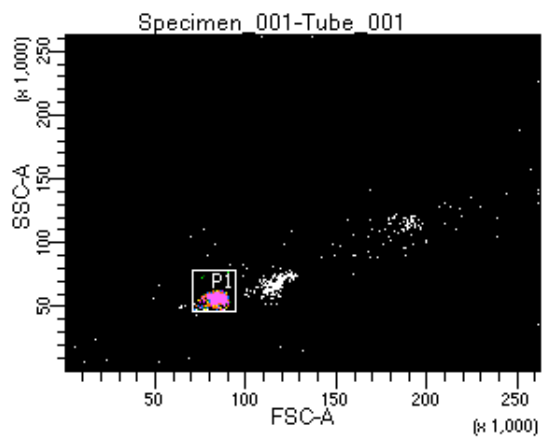

BD FACSDiva 9.0.1

Tube: Tube_001

Population	#Events	%Parent	%Total
All Events	2,641	####	100.0
P1	2,314	87.6	87.6
P2	108	4.7	4.1
P3	348	15.0	13.2
P4	283	12.2	10.7
P5	307	13.3	11.6
P6	330	14.3	12.5
P7	299	12.9	11.3
P8	323	14.0	12.2
P9	277	12.0	10.5