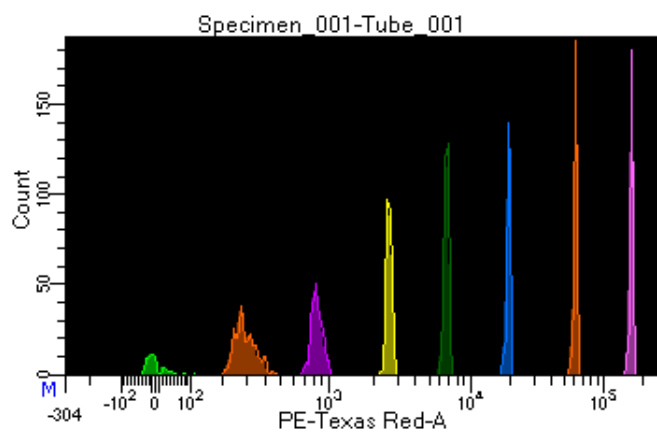

BD FACSDiva 9.0.1

Tube: Tube_001

Population	#Events	%Parent	%Total
All Events	2,641	####	100.0
P1	2,314	87.6	87.6
P2	108	4.7	4.1
P3	348	15.0	13.2
P4	283	12.2	10.7
P5	307	13.3	11.6
P6	330	14.3	12.5
P7	299	12.9	11.3
P8	323	14.0	12.2
P9	277	12.0	10.5