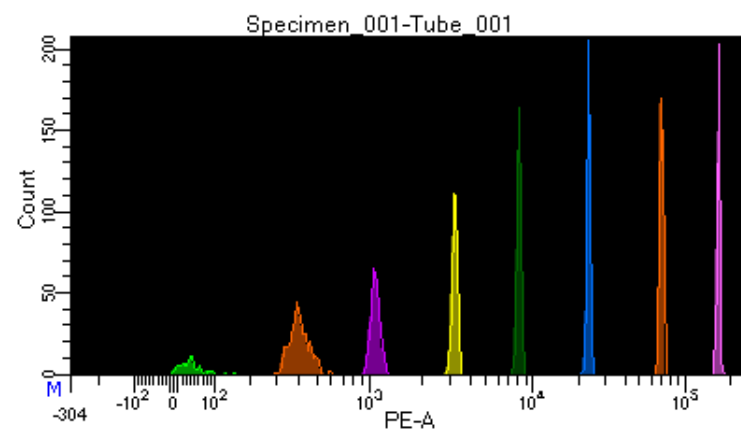

BD FACSDiva 9.0.1

Tube: Tube_001

Population	#Events	%Parent	%Total
All Events	2,641	####	100.0
P1	2,314	87.6	87.6
P2	108	4.7	4.1
P3	348	15.0	13.2
P4	283	12.2	10.7
P5	307	13.3	11.6
P6	330	14.3	12.5
P7	299	12.9	11.3
P8	323	14.0	12.2
P9	277	12.0	10.5