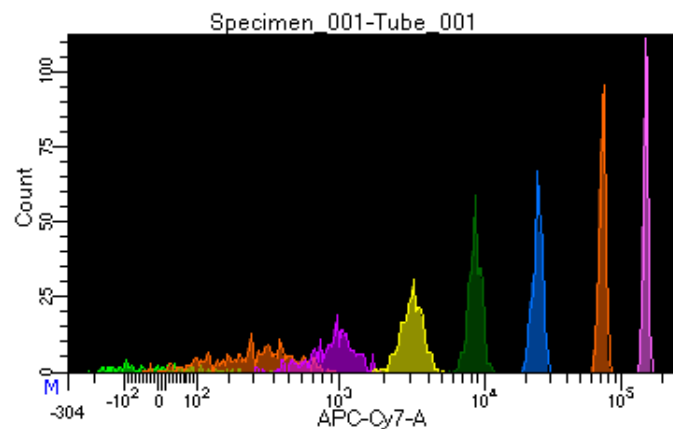

BD FACSDiva 9.0.1

Tube: Tube_001

Population	#Events	%Parent	%Total
All Events	2,641	####	100.0
P1	2,314	87.6	87.6
P2	108	4.7	4.1
P3	348	15.0	13.2
P4	283	12.2	10.7
P5	307	13.3	11.6
P6	330	14.3	12.5
P7	299	12.9	11.3
P8	323	14.0	12.2
P9	277	12.0	10.5