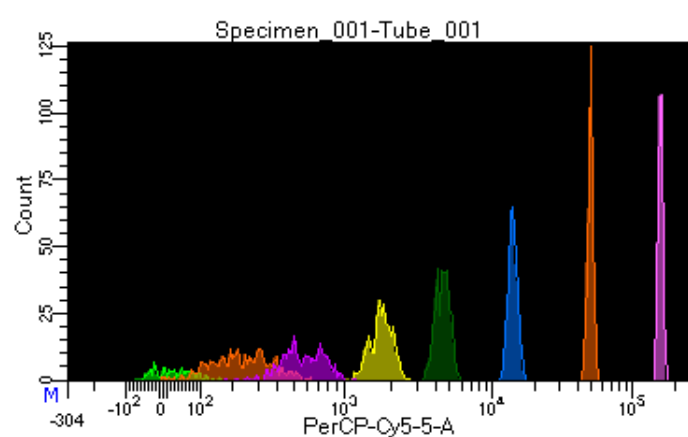

BD FACSDiva 9.0.1

Tube: Tube_001

Population	#Events	%Parent	%Total
All Events	2,641	####	100.0
P1	2,314	87.6	87.6
P2	108	4.7	4.1
P3	348	15.0	13.2
P4	283	12.2	10.7
P5	307	13.3	11.6
P6	330	14.3	12.5
P7	299	12.9	11.3
P8	323	14.0	12.2
P9	277	12.0	10.5