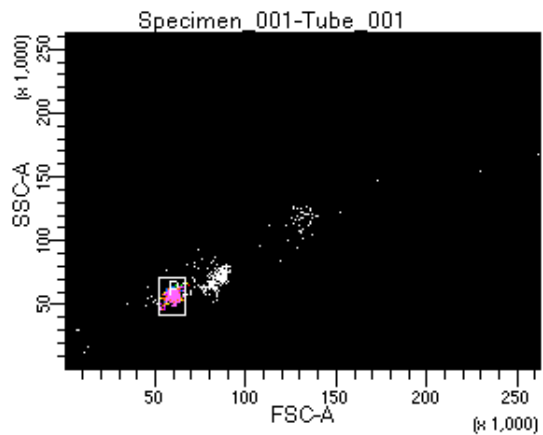

BD FACSDiva 9.0.1

Tube: Tube_001

Population	#Events	%Parent	%Total
All Events	2,983	####	100.0
P1	2,705	90.7	90.7
P2	262	9.7	8.8
P3	367	13.6	12.3
P4	347	12.8	11.6
P5	373	13.8	12.5
P6	322	11.9	10.8
P7	346	12.8	11.6
P8	341	12.6	11.4
P9	306	11.3	10.3