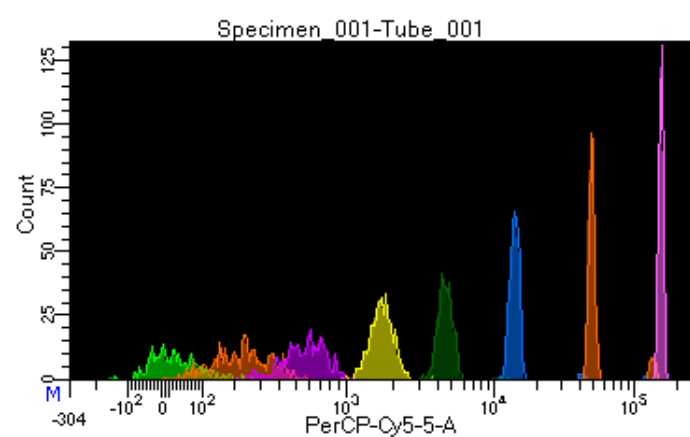

BD FACSDiva 9.0.1

Tube: Tube_001

Population	#Events	%Parent	%Total
All Events	2,983	####	100.0
P1	2,705	90.7	90.7
P2	262	9.7	8.8
P3	367	13.6	12.3
P4	347	12.8	11.6
P5	373	13.8	12.5
P6	322	11.9	10.8
P7	346	12.8	11.6
P8	341	12.6	11.4
P9	306	11.3	10.3