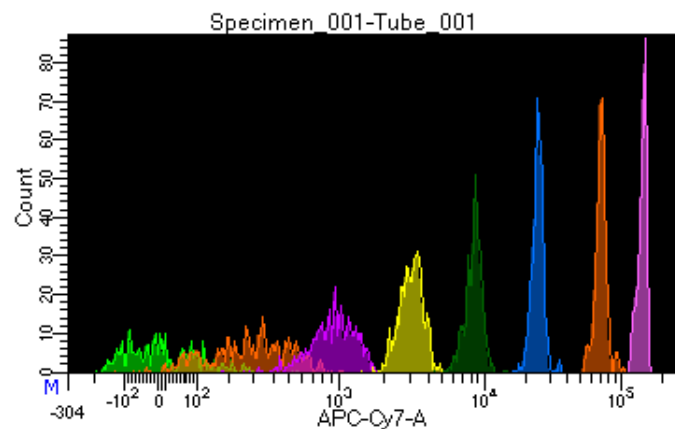

BD FACSDiva 9.0.1

Tube: Tube_001

Population	#Events	%Parent	%Total
All Events	2,983	####	100.0
P1	2,705	90.7	90.7
P2	262	9.7	8.8
P3	367	13.6	12.3
P4	347	12.8	11.6
P5	373	13.8	12.5
P6	322	11.9	10.8
P7	346	12.8	11.6
P8	341	12.6	11.4
P9	306	11.3	10.3