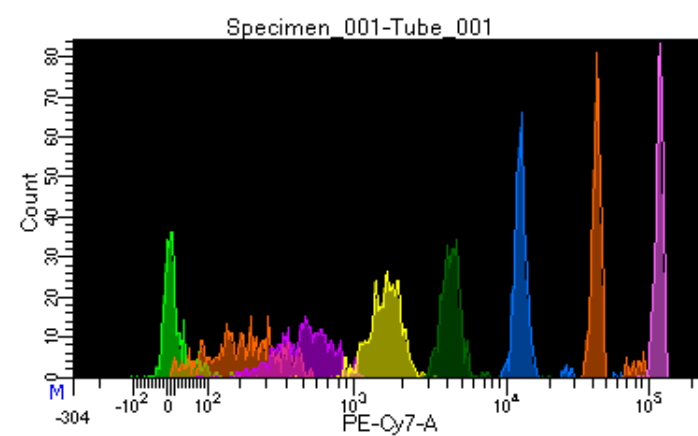

BD FACSDiva 9.0.1

Tube: Tube_001

Population	#Events	%Parent	%Total
All Events	2,983	####	100.0
P1	2,705	90.7	90.7
P2	262	9.7	8.8
P3	367	13.6	12.3
P4	347	12.8	11.6
P5	373	13.8	12.5
P6	322	11.9	10.8
P7	346	12.8	11.6
P8	341	12.6	11.4
P9	306	11.3	10.3