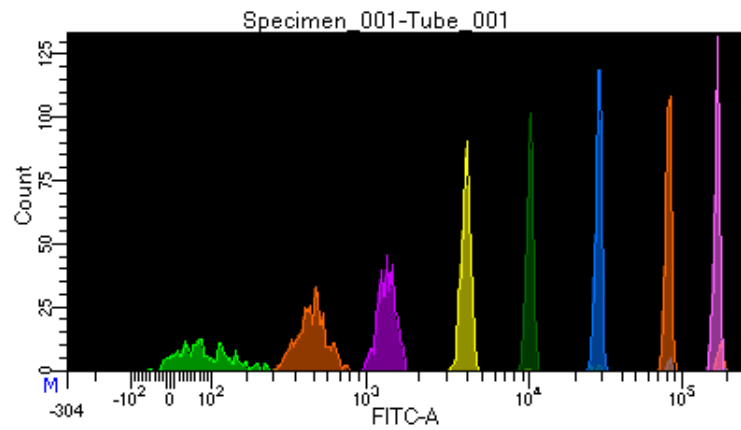

BD FACSDiva 9.0.1

Tube: Tube_001

Population	#Events	%Parent	%Total
All Events	2,983	####	100.0
P1	2,705	90.7	90.7
P2	262	9.7	8.8
P3	367	13.6	12.3
P4	347	12.8	11.6
P5	373	13.8	12.5
P6	322	11.9	10.8
P7	346	12.8	11.6
P8	341	12.6	11.4
P9	306	11.3	10.3