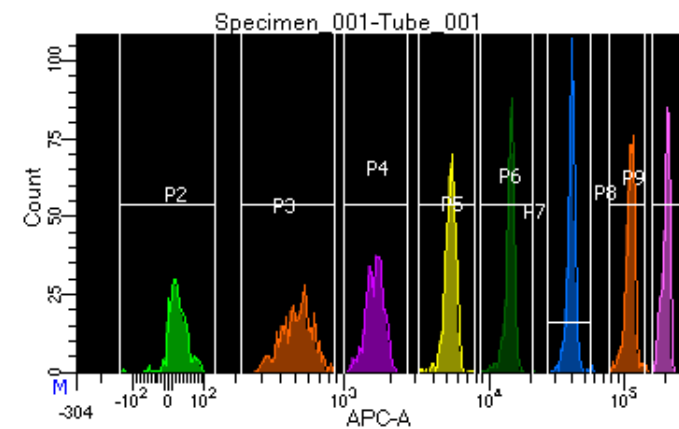

BD FACSDiva 9.0.1

Tube: Tube_001

Population	#Events	%Parent	%Total
All Events	2,983	####	100.0
P1	2,705	90.7	90.7
P2	262	9.7	8.8
P3	367	13.6	12.3
P4	347	12.8	11.6
P5	373	13.8	12.5
P6	322	11.9	10.8
P7	346	12.8	11.6
P8	341	12.6	11.4
P9	306	11.3	10.3