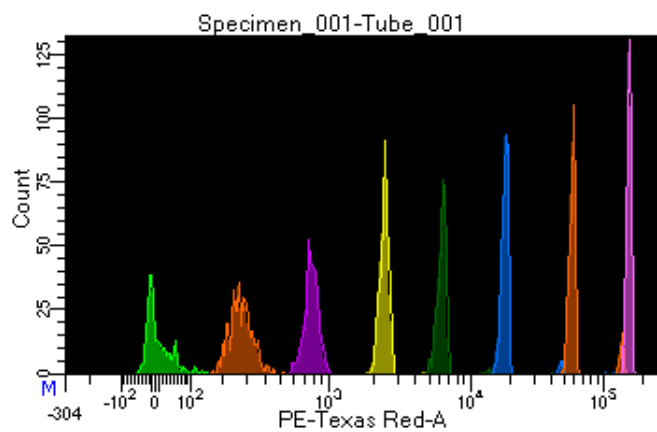

BD FACSDiva 9.0.1

Tube: Tube_001

Population	#Events	%Parent	%Total
All Events	2,983	####	100.0
P1	2,705	90.7	90.7
P2	262	9.7	8.8
P3	367	13.6	12.3
P4	347	12.8	11.6
P5	373	13.8	12.5
P6	322	11.9	10.8
P7	346	12.8	11.6
P8	341	12.6	11.4
P9	306	11.3	10.3