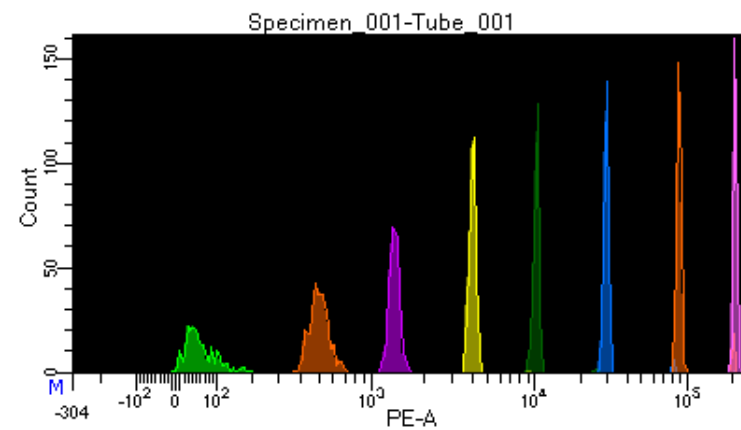

BD FACSDiva 9.0.1

Tube: Tube_001

Population	#Events	%Parent	%Total
All Events	2,983	####	100.0
P1	2,705	90.7	90.7
P2	262	9.7	8.8
P3	367	13.6	12.3
P4	347	12.8	11.6
P5	373	13.8	12.5
P6	322	11.9	10.8
P7	346	12.8	11.6
P8	341	12.6	11.4
P9	306	11.3	10.3