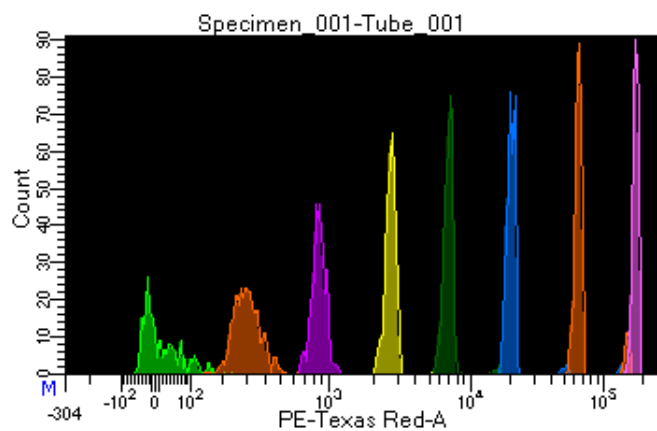

BD FACSDiva 9.0.1

Tube: Tube_001

Population	#Events	%Parent	%Total
All Events	2,964	####	100.0
P1	2,647	89.3	89.3
P2	243	9.2	8.2
P3	340	12.8	11.5
P4	330	12.5	11.1
P5	339	12.8	11.4
P6	345	13.0	11.6
P7	347	13.1	11.7
P8	357	13.5	12.0
P9	285	10.8	9.6