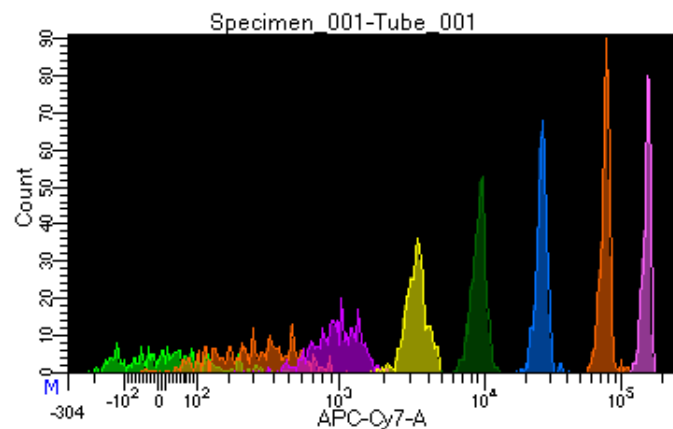

BD FACSDiva 9.0.1

Tube: Tube_001

Population	#Events	%Parent	%Total
All Events	2,964	####	100.0
P1	2,647	89.3	89.3
P2	243	9.2	8.2
P3	340	12.8	11.5
P4	330	12.5	11.1
P5	339	12.8	11.4
P6	345	13.0	11.6
P7	347	13.1	11.7
P8	357	13.5	12.0
P9	285	10.8	9.6