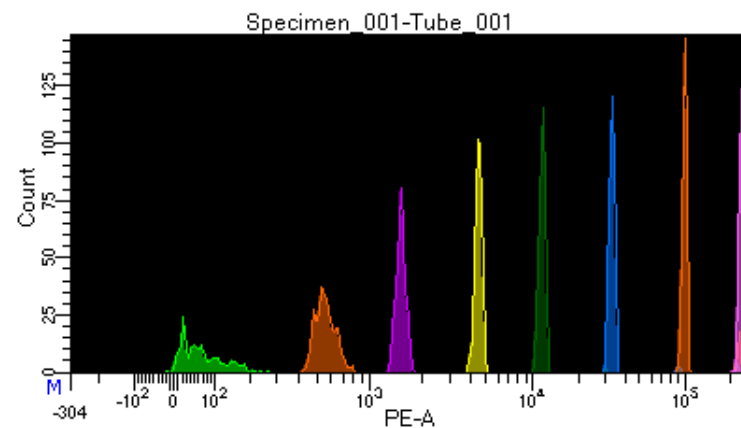

BD FACSDiva 9.0.1

Tube: Tube_001

Population	#Events	%Parent	%Total
All Events	2,964	####	100.0
P1	2,647	89.3	89.3
P2	243	9.2	8.2
P3	340	12.8	11.5
P4	330	12.5	11.1
P5	339	12.8	11.4
P6	345	13.0	11.6
P7	347	13.1	11.7
P8	357	13.5	12.0
P9	285	10.8	9.6