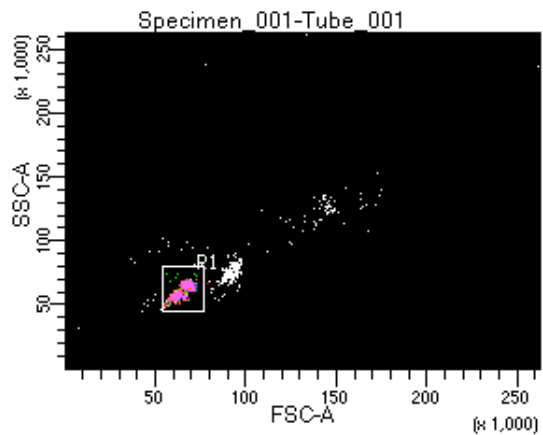

BD FACSDiva 9.0.1

Tube: Tube_001

Population	#Events	%Parent	%Total
All Events	2,964	####	100.0
P1	2,647	89.3	89.3
P2	243	9.2	8.2
P3	340	12.8	11.5
P4	330	12.5	11.1
P5	339	12.8	11.4
P6	345	13.0	11.6
P7	347	13.1	11.7
P8	357	13.5	12.0
P9	285	10.8	9.6