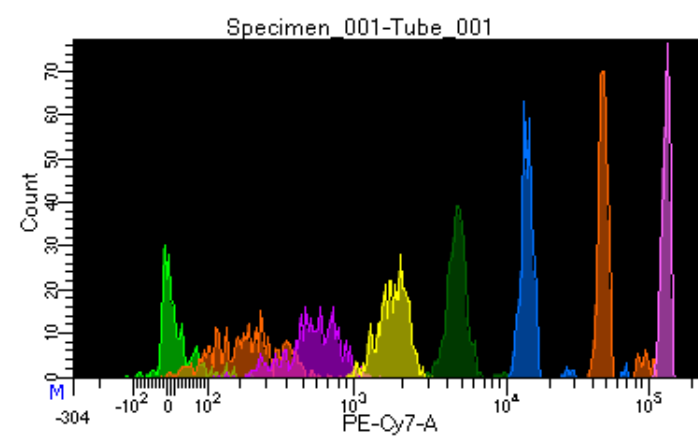

BD FACSDiva 9.0.1

Tube: Tube_001

Population	#Events	%Parent	%Total
All Events	2,964	####	100.0
P1	2,647	89.3	89.3
P2	243	9.2	8.2
P3	340	12.8	11.5
P4	330	12.5	11.1
P5	339	12.8	11.4
P6	345	13.0	11.6
P7	347	13.1	11.7
P8	357	13.5	12.0
P9	285	10.8	9.6