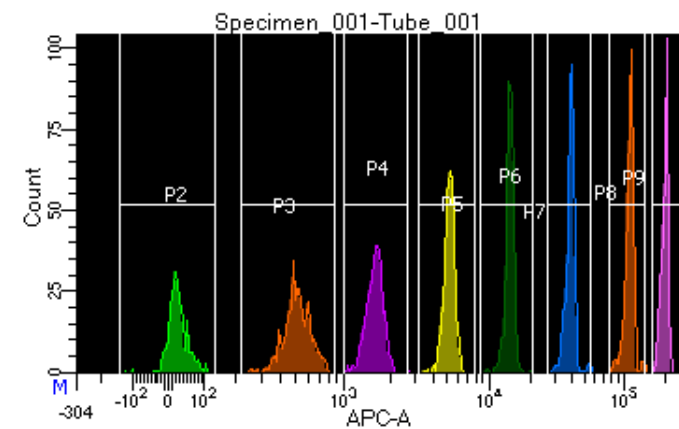

BD FACSDiva 9.0.1

Tube: Tube_001

Population	#Events	%Parent	%Total
All Events	2,964	####	100.0
P1	2,647	89.3	89.3
P2	243	9.2	8.2
P3	340	12.8	11.5
P4	330	12.5	11.1
P5	339	12.8	11.4
P6	345	13.0	11.6
P7	347	13.1	11.7
P8	357	13.5	12.0
P9	285	10.8	9.6