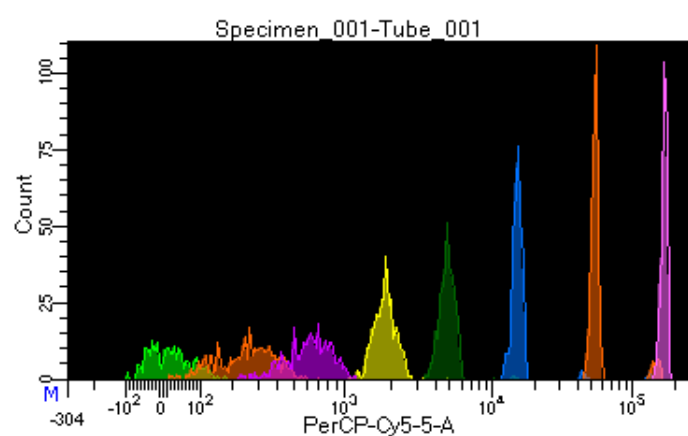

BD FACSDiva 9.0.1

Tube: Tube_001

Population	#Events	%Parent	%Total
All Events	2,964	####	100.0
P1	2,647	89.3	89.3
P2	243	9.2	8.2
P3	340	12.8	11.5
P4	330	12.5	11.1
P5	339	12.8	11.4
P6	345	13.0	11.6
P7	347	13.1	11.7
P8	357	13.5	12.0
P9	285	10.8	9.6