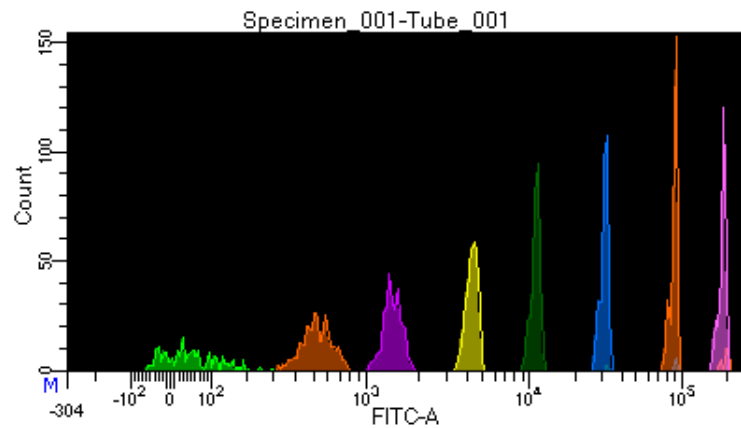

BD FACSDiva 9.0.1

Tube: Tube_001

Population	#Events	%Parent	%Total
All Events	2,964	####	100.0
P1	2,647	89.3	89.3
P2	243	9.2	8.2
P3	340	12.8	11.5
P4	330	12.5	11.1
P5	339	12.8	11.4
P6	345	13.0	11.6
P7	347	13.1	11.7
P8	357	13.5	12.0
P9	285	10.8	9.6