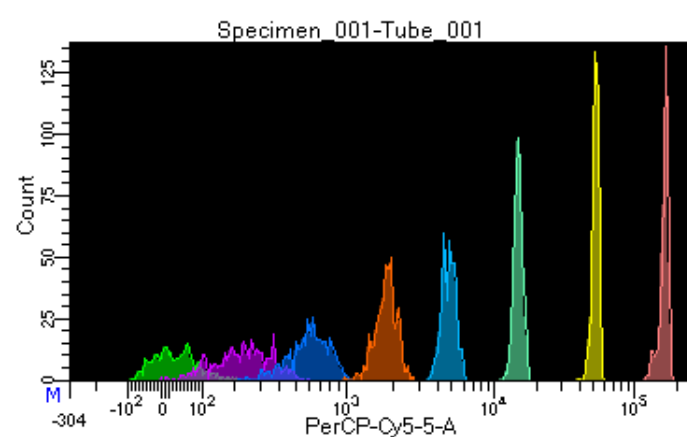

BD FACSDiva 9.0.1

Tube: Tube_001

Population	#Events	%Parent	%Total
All Events	3,780	####	100.0
P1	3,316	87.7	87.7
P2	312	9.4	8.3
P3	427	12.9	11.3
P4	439	13.2	11.6
P5	468	14.1	12.4
P6	408	12.3	10.8
P7	421	12.7	11.1
P8	447	13.5	11.8
P9	390	11.8	10.3