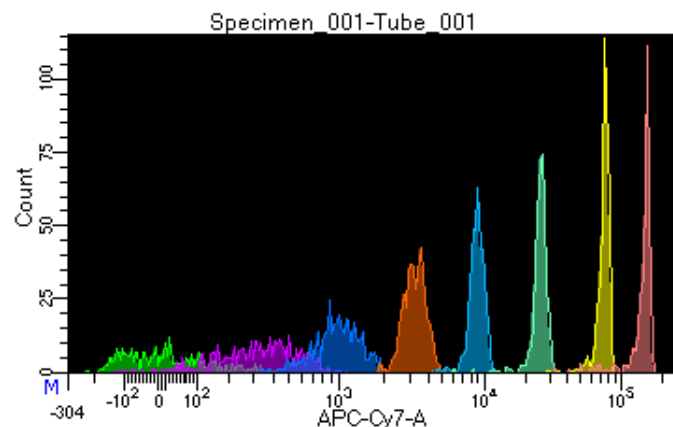

BD FACSDiva 9.0.1

Tube: Tube_001

Population	#Events	%Parent	%Total
All Events	3,780	####	100.0
P1	3,316	87.7	87.7
P2	312	9.4	8.3
P3	427	12.9	11.3
P4	439	13.2	11.6
P5	468	14.1	12.4
P6	408	12.3	10.8
P7	421	12.7	11.1
P8	447	13.5	11.8
P9	390	11.8	10.3