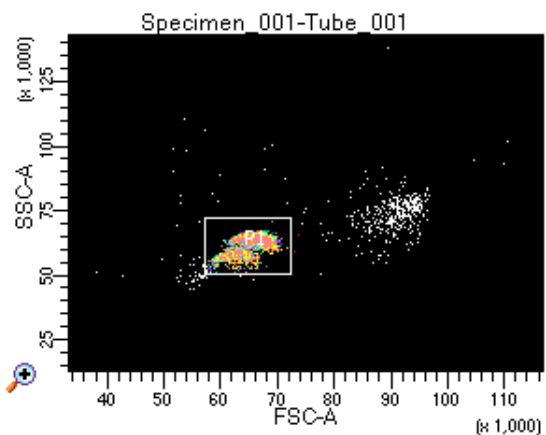

BD FACSDiva 9.0.1

Tube: Tube_001

Population	#Events	%Parent	%Total
All Events	3,780	####	100.0
P1	3,316	87.7	87.7
P2	312	9.4	8.3
P3	427	12.9	11.3
P4	439	13.2	11.6
P5	468	14.1	12.4
P6	408	12.3	10.8
P7	421	12.7	11.1
P8	447	13.5	11.8
P9	390	11.8	10.3