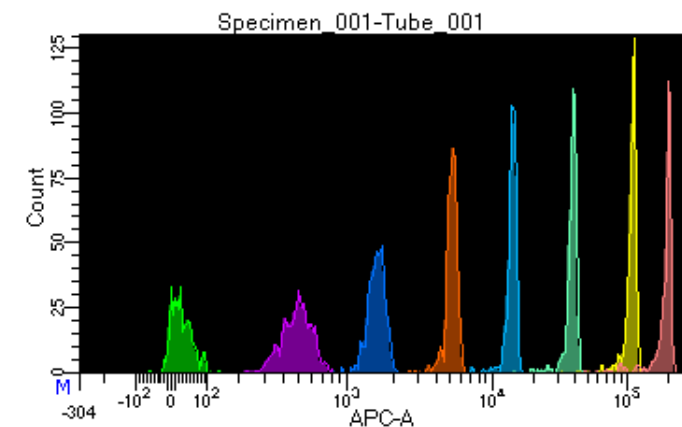

BD FACSDiva 9.0.1

Tube: Tube_001

Population	#Events	%Parent	%Total
All Events	3,780	####	100.0
P1	3,316	87.7	87.7
P2	312	9.4	8.3
P3	427	12.9	11.3
P4	439	13.2	11.6
P5	468	14.1	12.4
P6	408	12.3	10.8
P7	421	12.7	11.1
P8	447	13.5	11.8
P9	390	11.8	10.3