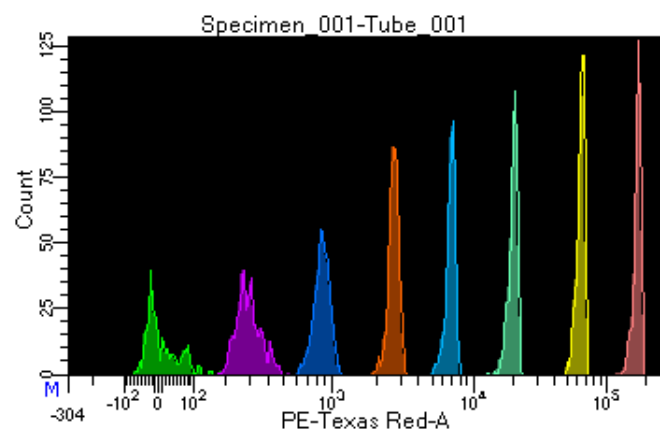

BD FACSDiva 9.0.1

Tube: Tube_001

Population	#Events	%Parent	%Total
All Events	3,780	####	100.0
P1	3,316	87.7	87.7
P2	312	9.4	8.3
P3	427	12.9	11.3
P4	439	13.2	11.6
P5	468	14.1	12.4
P6	408	12.3	10.8
P7	421	12.7	11.1
P8	447	13.5	11.8
P9	390	11.8	10.3