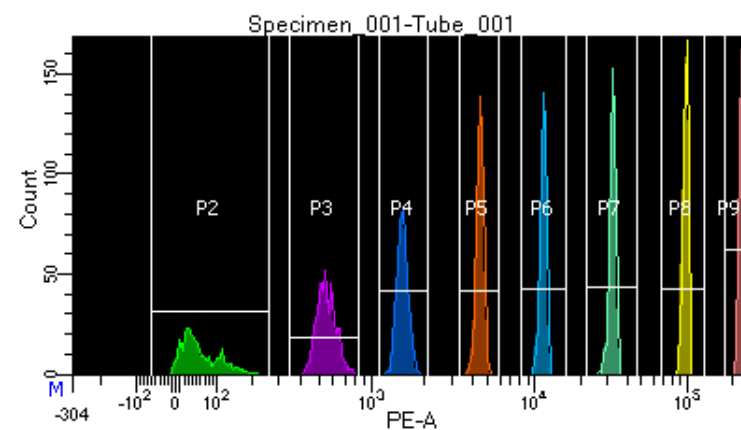

BD FACSDiva 9.0.1

Tube: Tube_001

Population	#Events	%Parent	%Total
All Events	3,780	####	100.0
P1	3,316	87.7	87.7
P2	312	9.4	8.3
P3	427	12.9	11.3
P4	439	13.2	11.6
P5	468	14.1	12.4
P6	408	12.3	10.8
P7	421	12.7	11.1
P8	447	13.5	11.8
P9	390	11.8	10.3