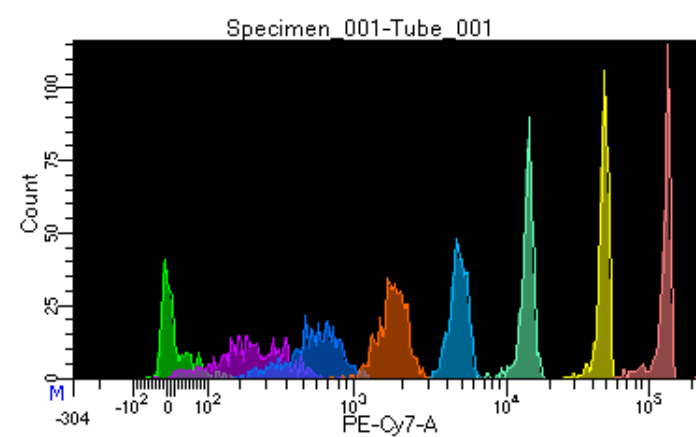

BD FACSDiva 9.0.1

Tube: Tube_001

Population	#Events	%Parent	%Total
All Events	3,780	####	100.0
P1	3,316	87.7	87.7
P2	312	9.4	8.3
P3	427	12.9	11.3
P4	439	13.2	11.6
P5	468	14.1	12.4
P6	408	12.3	10.8
P7	421	12.7	11.1
P8	447	13.5	11.8
P9	390	11.8	10.3