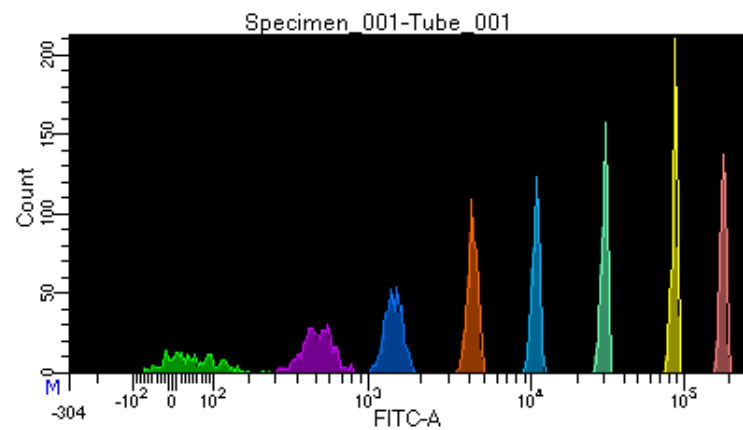

BD FACSDiva 9.0.1

Tube: Tube_001

Population	#Events	%Parent	%Total
All Events	3,780	####	100.0
P1	3,316	87.7	87.7
P2	312	9.4	8.3
P3	427	12.9	11.3
P4	439	13.2	11.6
P5	468	14.1	12.4
P6	408	12.3	10.8
P7	421	12.7	11.1
P8	447	13.5	11.8
P9	390	11.8	10.3