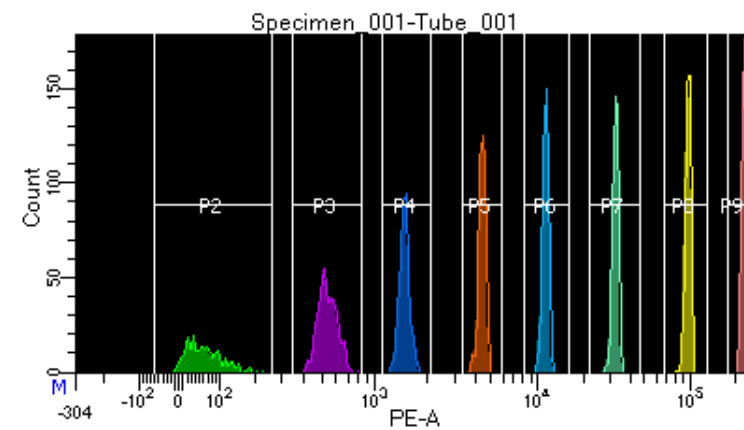

BD FACSDiva 9.0.1

Tube: Tube_001

Population	#Events	%Parent	%Total
All Events	3,815	####	100.0
P1	3,300	86.5	86.5
P2	279	8.5	7.3
P3	459	13.9	12.0
P4	419	12.7	11.0
P5	443	13.4	11.6
P6	442	13.4	11.6
P7	426	12.9	11.2
P8	444	13.5	11.6
P9	379	11.5	9.9