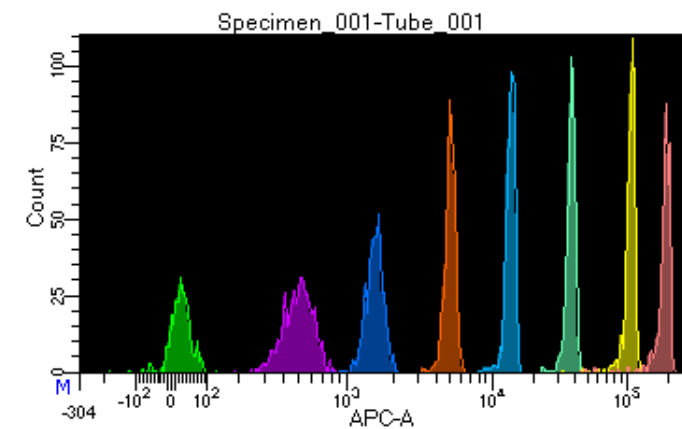

BD FACSDiva 9.0.1

Tube: Tube_001

Population	#Events	%Parent	%Total
All Events	3,815	####	100.0
P1	3,300	86.5	86.5
P2	279	8.5	7.3
P3	459	13.9	12.0
P4	419	12.7	11.0
P5	443	13.4	11.6
P6	442	13.4	11.6
P7	426	12.9	11.2
P8	444	13.5	11.6
P9	379	11.5	9.9