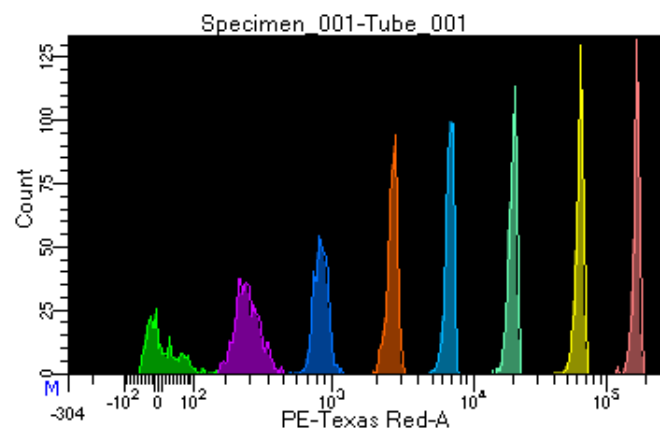

BD FACSDiva 9.0.1

Tube: Tube_001

Population	#Events	%Parent	%Total
All Events	3,815	####	100.0
P1	3,300	86.5	86.5
P2	279	8.5	7.3
P3	459	13.9	12.0
P4	419	12.7	11.0
P5	443	13.4	11.6
P6	442	13.4	11.6
P7	426	12.9	11.2
P8	444	13.5	11.6
P9	379	11.5	9.9