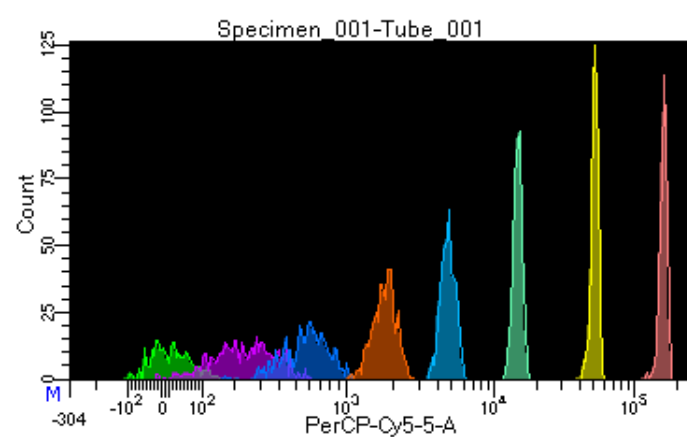

BD FACSDiva 9.0.1

Tube: Tube_001

Population	#Events	%Parent	%Total
All Events	3,815	####	100.0
P1	3,300	86.5	86.5
P2	279	8.5	7.3
P3	459	13.9	12.0
P4	419	12.7	11.0
P5	443	13.4	11.6
P6	442	13.4	11.6
P7	426	12.9	11.2
P8	444	13.5	11.6
P9	379	11.5	9.9