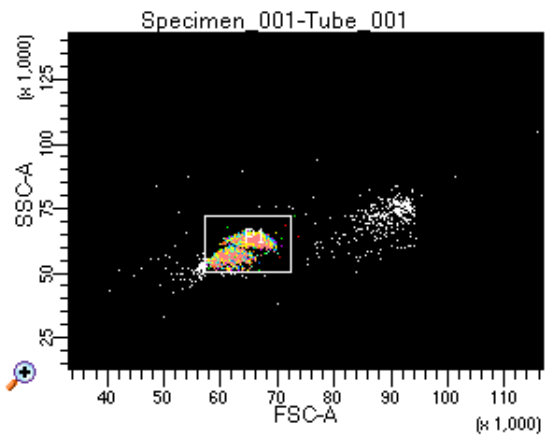

BD FACSDiva 9.0.1

Tube: Tube_001

Population	#Events	%Parent	%Total
All Events	3,815	####	100.0
P1	3,300	86.5	86.5
P2	279	8.5	7.3
P3	459	13.9	12.0
P4	419	12.7	11.0
P5	443	13.4	11.6
P6	442	13.4	11.6
P7	426	12.9	11.2
P8	444	13.5	11.6
P9	379	11.5	9.9