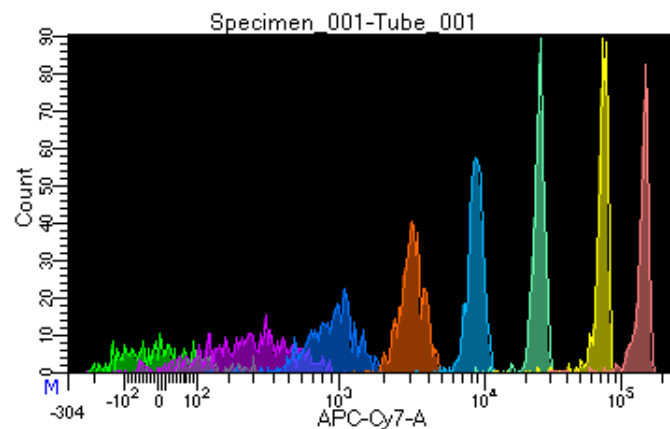

BD FACSDiva 9.0.1

Tube: Tube_001

Population	#Events	%Parent	%Total
All Events	3,815	####	100.0
P1	3,300	86.5	86.5
P2	279	8.5	7.3
P3	459	13.9	12.0
P4	419	12.7	11.0
P5	443	13.4	11.6
P6	442	13.4	11.6
P7	426	12.9	11.2
P8	444	13.5	11.6
P9	379	11.5	9.9