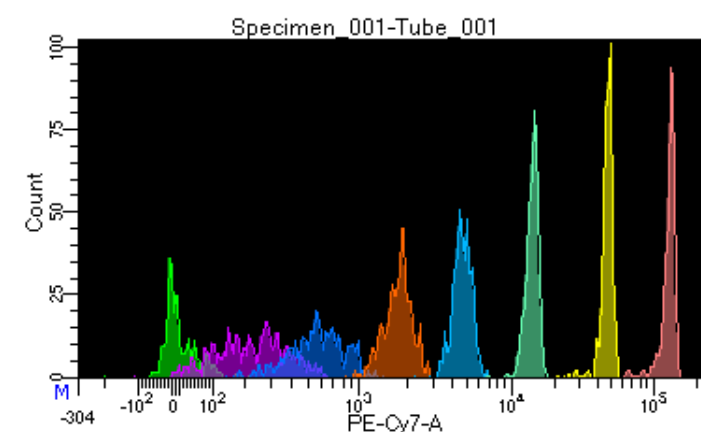

BD FACSDiva 9.0.1

Tube: Tube_001

Population	#Events	%Parent	%Total
All Events	3,815	####	100.0
P1	3,300	86.5	86.5
P2	279	8.5	7.3
P3	459	13.9	12.0
P4	419	12.7	11.0
P5	443	13.4	11.6
P6	442	13.4	11.6
P7	426	12.9	11.2
P8	444	13.5	11.6
P9	379	11.5	9.9