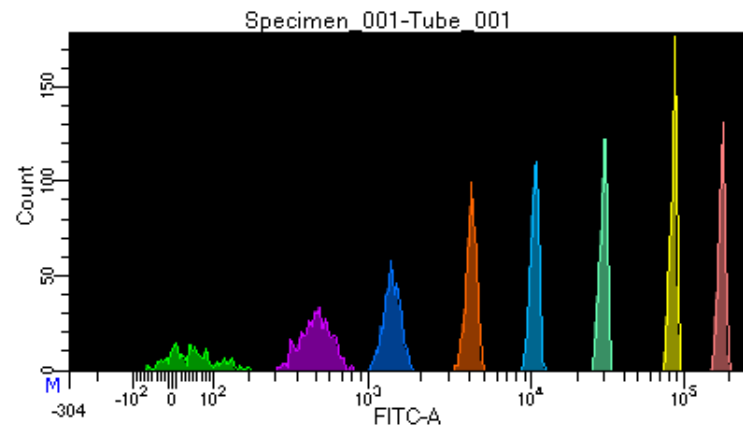

BD FACSDiva 9.0.1

Tube: Tube_001

Population	#Events	%Parent	%Total
All Events	3,815	####	100.0
P1	3,300	86.5	86.5
P2	279	8.5	7.3
P3	459	13.9	12.0
P4	419	12.7	11.0
P5	443	13.4	11.6
P6	442	13.4	11.6
P7	426	12.9	11.2
P8	444	13.5	11.6
P9	379	11.5	9.9