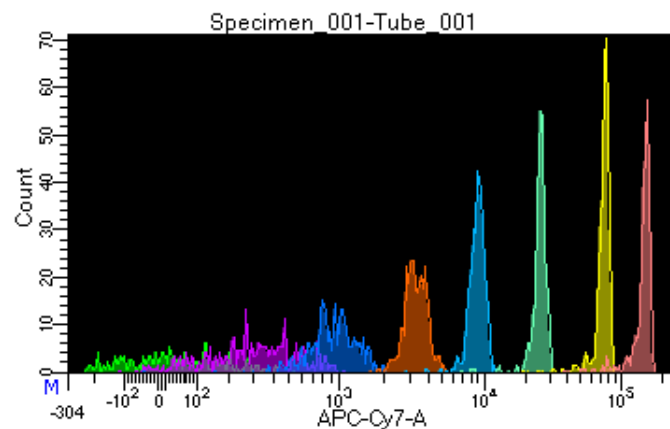

# BD FACSDiva 9.0.1

Tube: Tube\_001

Population	#Events	%Parent	%Total
All Events	2,754	####	100.0
P1	2,121	77.0	77.0
P2	184	8.7	6.7
P3	285	13.4	10.3
P4	260	12.3	9.4
P5	271	12.8	9.8
P6	294	13.9	10.7
P7	262	12.4	9.5
P8	302	14.2	11.0
P9	255	12.0	9.3