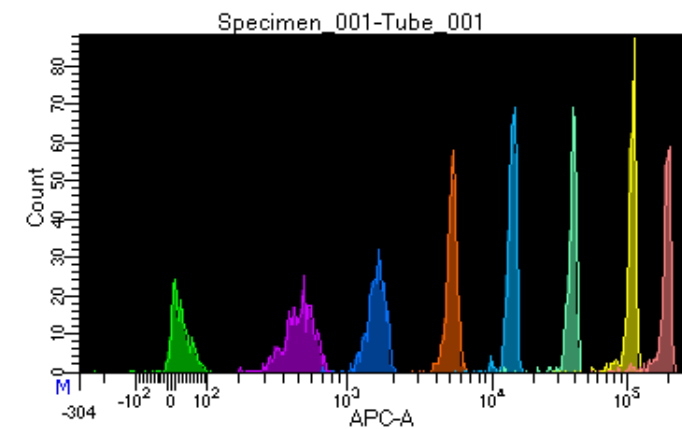

# BD FACSDiva 9.0.1

Tube: Tube\_001

Population	#Events	%Parent	%Total
All Events	2,754	####	100.0
P1	2,121	77.0	77.0
P2	184	8.7	6.7
P3	285	13.4	10.3
P4	260	12.3	9.4
P5	271	12.8	9.8
P6	294	13.9	10.7
P7	262	12.4	9.5
P8	302	14.2	11.0
P9	255	12.0	9.3