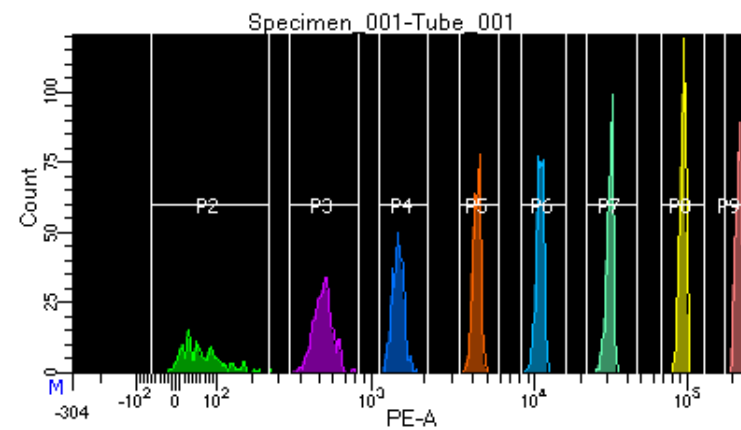

# BD FACSDiva 9.0.1

Tube: Tube\_001

Population	#Events	%Parent	%Total
All Events	2,754	####	100.0
P1	2,121	77.0	77.0
P2	184	8.7	6.7
P3	285	13.4	10.3
P4	260	12.3	9.4
P5	271	12.8	9.8
P6	294	13.9	10.7
P7	262	12.4	9.5
P8	302	14.2	11.0
P9	255	12.0	9.3