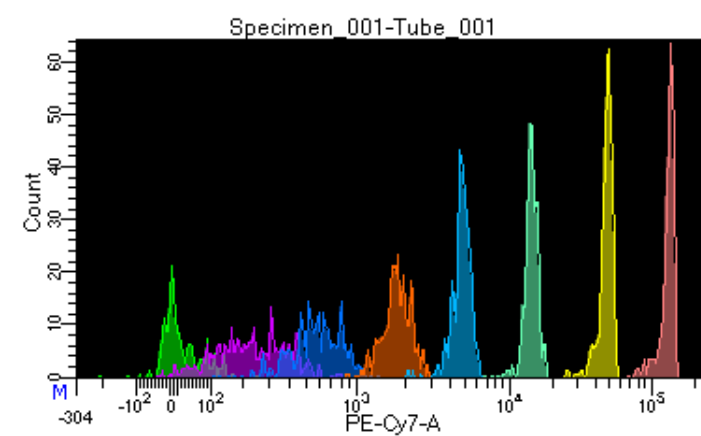

# BD FACSDiva 9.0.1

Tube: Tube\_001

Population	#Events	%Parent	%Total
All Events	2,754	####	100.0
P1	2,121	77.0	77.0
P2	184	8.7	6.7
P3	285	13.4	10.3
P4	260	12.3	9.4
P5	271	12.8	9.8
P6	294	13.9	10.7
P7	262	12.4	9.5
P8	302	14.2	11.0
P9	255	12.0	9.3