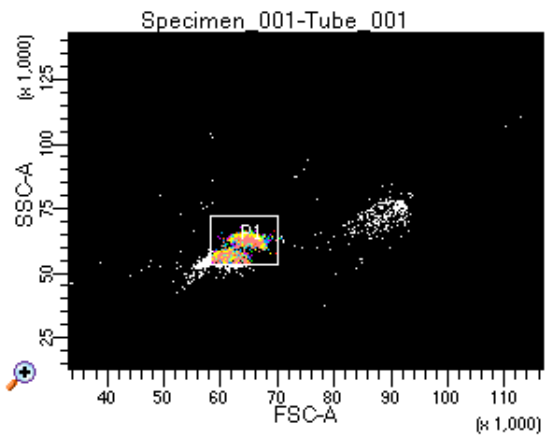

# BD FACSDiva 9.0.1

Tube: Tube\_001

Population	#Events	%Parent	%Total
All Events	2,754	####	100.0
P1	2,121	77.0	77.0
P2	184	8.7	6.7
P3	285	13.4	10.3
P4	260	12.3	9.4
P5	271	12.8	9.8
P6	294	13.9	10.7
P7	262	12.4	9.5
P8	302	14.2	11.0
P9	255	12.0	9.3