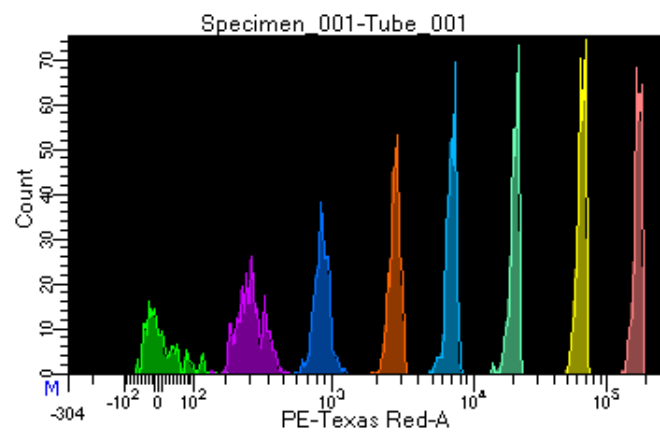

# BD FACSDiva 9.0.1

Tube: Tube\_001

Population	#Events	%Parent	%Total
All Events	2,754	####	100.0
P1	2,121	77.0	77.0
P2	184	8.7	6.7
P3	285	13.4	10.3
P4	260	12.3	9.4
P5	271	12.8	9.8
P6	294	13.9	10.7
P7	262	12.4	9.5
P8	302	14.2	11.0
P9	255	12.0	9.3