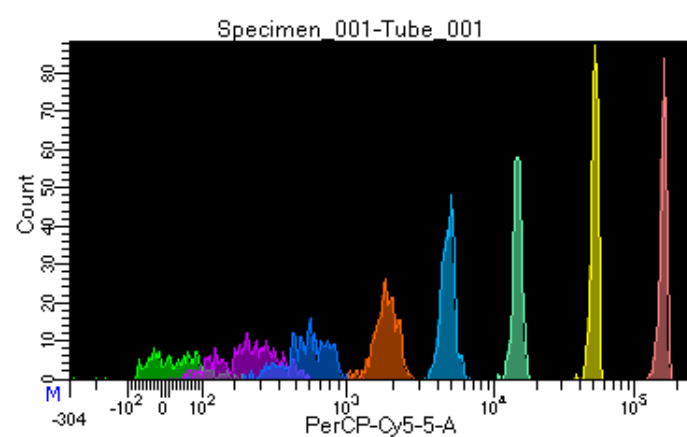

# BD FACSDiva 9.0.1

Tube: Tube\_001

Population	#Events	%Parent	%Total
All Events	2,754	####	100.0
P1	2,121	77.0	77.0
P2	184	8.7	6.7
P3	285	13.4	10.3
P4	260	12.3	9.4
P5	271	12.8	9.8
P6	294	13.9	10.7
P7	262	12.4	9.5
P8	302	14.2	11.0
P9	255	12.0	9.3