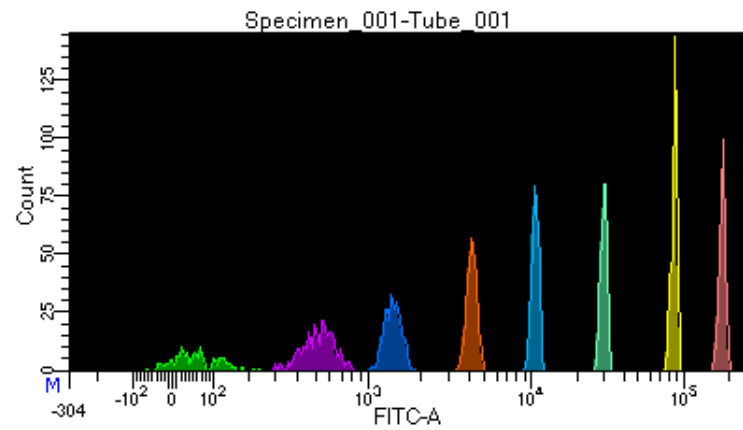

# BD FACSDiva 9.0.1

Tube: Tube\_001

Population	#Events	%Parent	%Total
All Events	2,754	####	100.0
P1	2,121	77.0	77.0
P2	184	8.7	6.7
P3	285	13.4	10.3
P4	260	12.3	9.4
P5	271	12.8	9.8
P6	294	13.9	10.7
P7	262	12.4	9.5
P8	302	14.2	11.0
P9	255	12.0	9.3