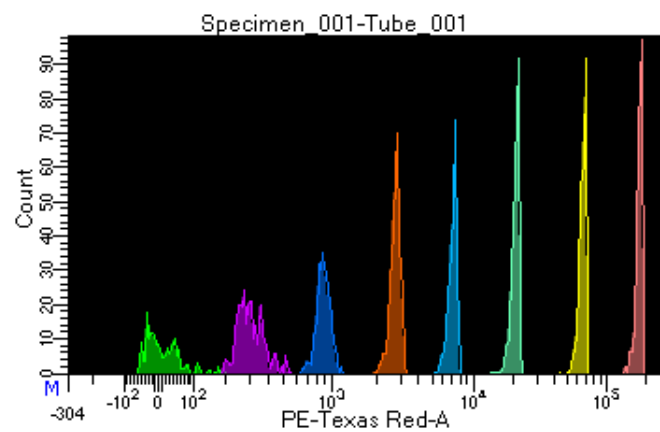

BD FACSDiva 9.0.1

Tube: Tube_001

Population	#Events	%Parent	%Total
All Events	3,498	####	100.0
P1	2,052	58.7	58.7
P2	185	9.0	5.3
P3	292	14.2	8.3
P4	254	12.4	7.3
P5	304	14.8	8.7
P6	246	12.0	7.0
P7	267	13.0	7.6
P8	260	12.7	7.4
P9	242	11.8	6.9