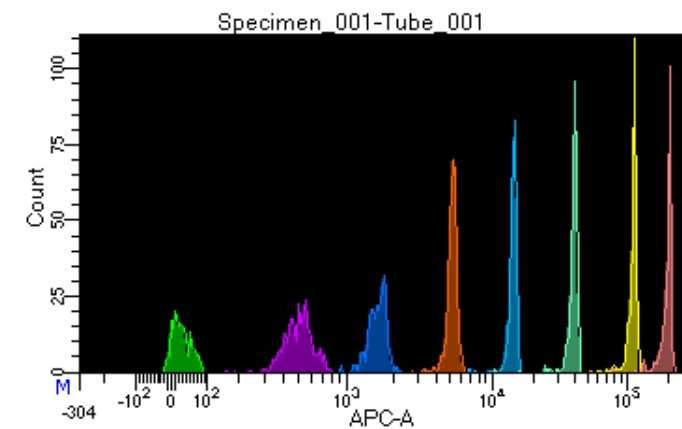

BD FACSDiva 9.0.1

Tube: Tube_001

Population	#Events	%Parent	%Total
All Events	3,498	####	100.0
P1	2,052	58.7	58.7
P2	185	9.0	5.3
P3	292	14.2	8.3
P4	254	12.4	7.3
P5	304	14.8	8.7
P6	246	12.0	7.0
P7	267	13.0	7.6
P8	260	12.7	7.4
P9	242	11.8	6.9