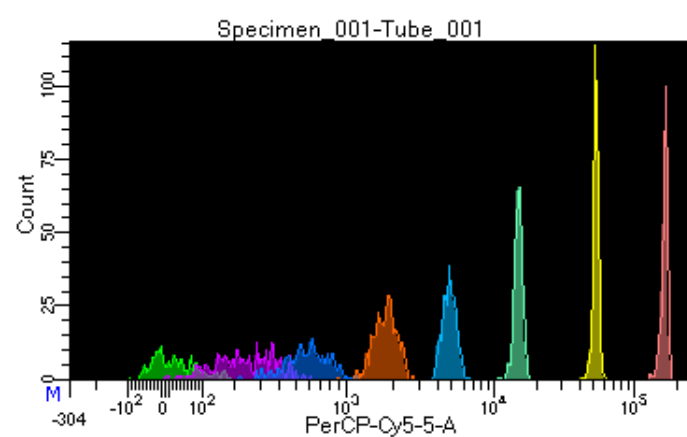

BD FACSDiva 9.0.1

Tube: Tube_001

Population	#Events	%Parent	%Total
All Events	3,498	####	100.0
P1	2,052	58.7	58.7
P2	185	9.0	5.3
P3	292	14.2	8.3
P4	254	12.4	7.3
P5	304	14.8	8.7
P6	246	12.0	7.0
P7	267	13.0	7.6
P8	260	12.7	7.4
P9	242	11.8	6.9