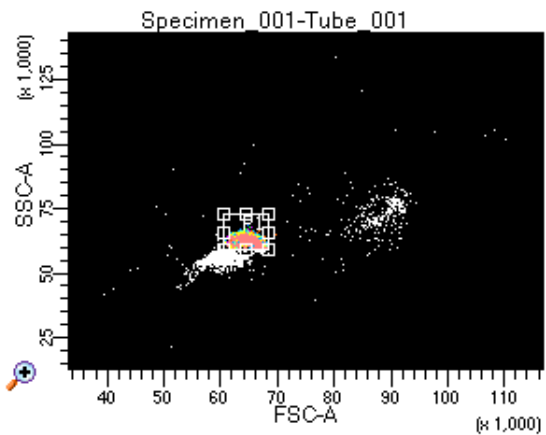

BD FACSDiva 9.0.1

Tube: Tube_001

Population	#Events	%Parent	%Total
All Events	3,498	####	100.0
P1	2,052	58.7	58.7
P2	185	9.0	5.3
P3	292	14.2	8.3
P4	254	12.4	7.3
P5	304	14.8	8.7
P6	246	12.0	7.0
P7	267	13.0	7.6
P8	260	12.7	7.4
P9	242	11.8	6.9