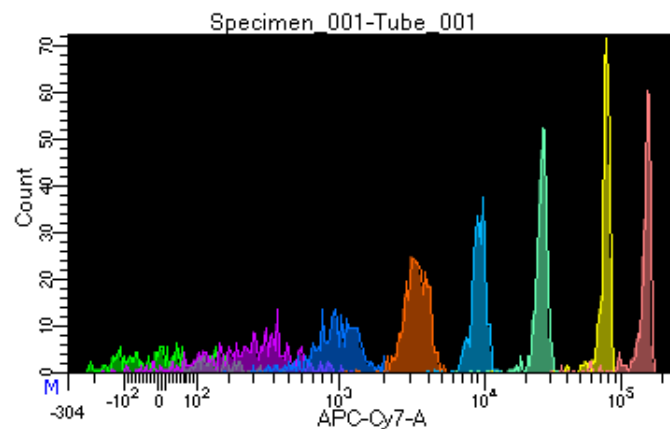

BD FACSDiva 9.0.1

Tube: Tube_001

Population	#Events	%Parent	%Total
All Events	3,498	####	100.0
P1	2,052	58.7	58.7
P2	185	9.0	5.3
P3	292	14.2	8.3
P4	254	12.4	7.3
P5	304	14.8	8.7
P6	246	12.0	7.0
P7	267	13.0	7.6
P8	260	12.7	7.4
P9	242	11.8	6.9