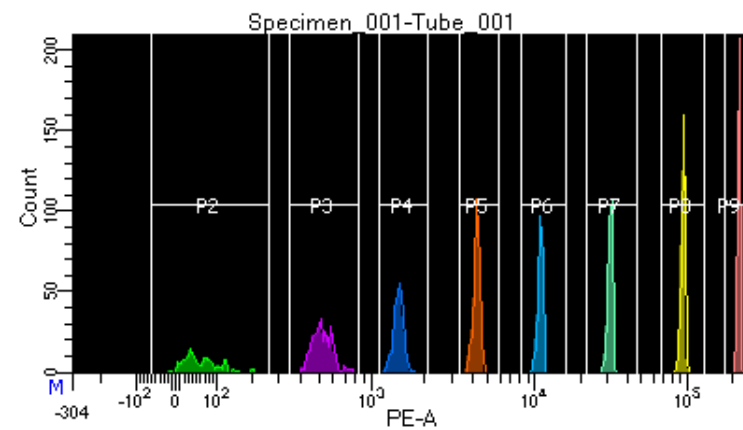

BD FACSDiva 9.0.1

Tube: Tube_001

Population	#Events	%Parent	%Total
All Events	3,498	####	100.0
P1	2,052	58.7	58.7
P2	185	9.0	5.3
P3	292	14.2	8.3
P4	254	12.4	7.3
P5	304	14.8	8.7
P6	246	12.0	7.0
P7	267	13.0	7.6
P8	260	12.7	7.4
P9	242	11.8	6.9