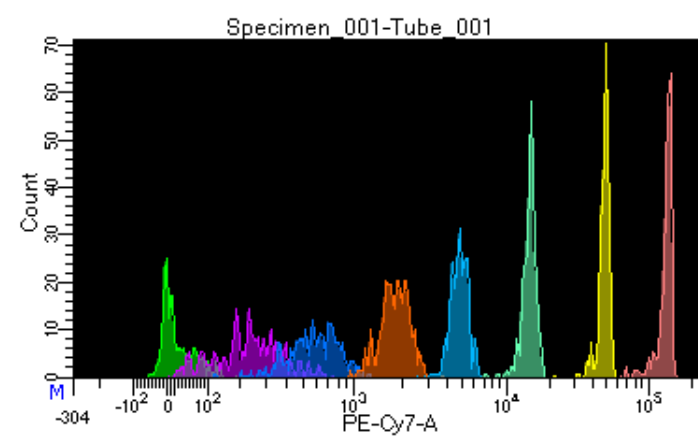

BD FACSDiva 9.0.1

Tube: Tube_001

Population	#Events	%Parent	%Total
All Events	3,498	####	100.0
P1	2,052	58.7	58.7
P2	185	9.0	5.3
P3	292	14.2	8.3
P4	254	12.4	7.3
P5	304	14.8	8.7
P6	246	12.0	7.0
P7	267	13.0	7.6
P8	260	12.7	7.4
P9	242	11.8	6.9