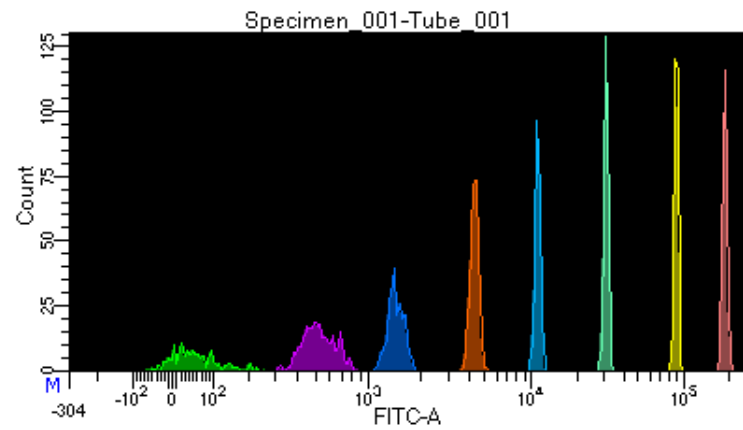

BD FACSDiva 9.0.1

Tube: Tube_001

Population	#Events	%Parent	%Total
All Events	3,498	####	100.0
P1	2,052	58.7	58.7
P2	185	9.0	5.3
P3	292	14.2	8.3
P4	254	12.4	7.3
P5	304	14.8	8.7
P6	246	12.0	7.0
P7	267	13.0	7.6
P8	260	12.7	7.4
P9	242	11.8	6.9