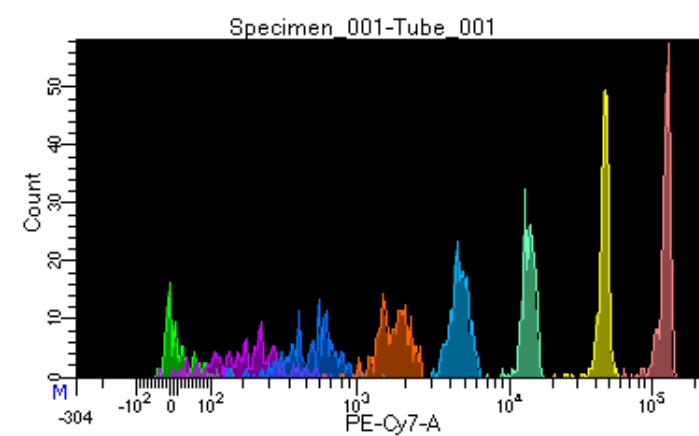

BD FACSDiva 9.0.1

Tube: Tube_001

Population	#Events	%Parent	%Total
All Events	3,183	####	100.0
P1	1,413	44.4	44.4
P2	96	6.8	3.0
P3	171	12.1	5.4
P4	177	12.5	5.6
P5	184	13.0	5.8
P6	189	13.4	5.9
P7	170	12.0	5.3
P8	202	14.3	6.3
P9	216	15.3	6.8