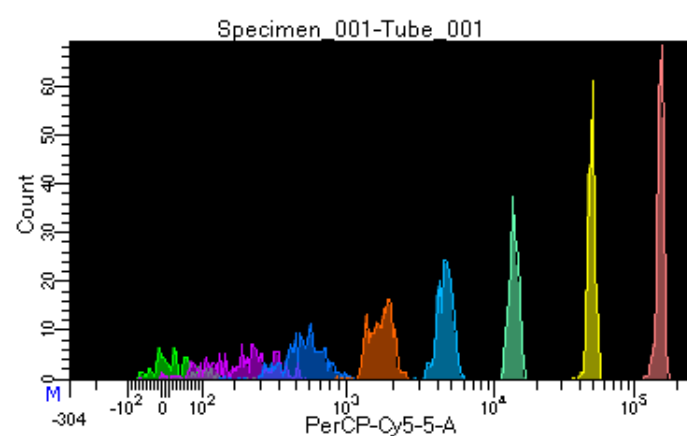

BD FACSDiva 9.0.1

Tube: Tube_001

Population	#Events	%Parent	%Total
All Events	3,183	####	100.0
P1	1,413	44.4	44.4
P2	96	6.8	3.0
P3	171	12.1	5.4
P4	177	12.5	5.6
P5	184	13.0	5.8
P6	189	13.4	5.9
P7	170	12.0	5.3
P8	202	14.3	6.3
P9	216	15.3	6.8