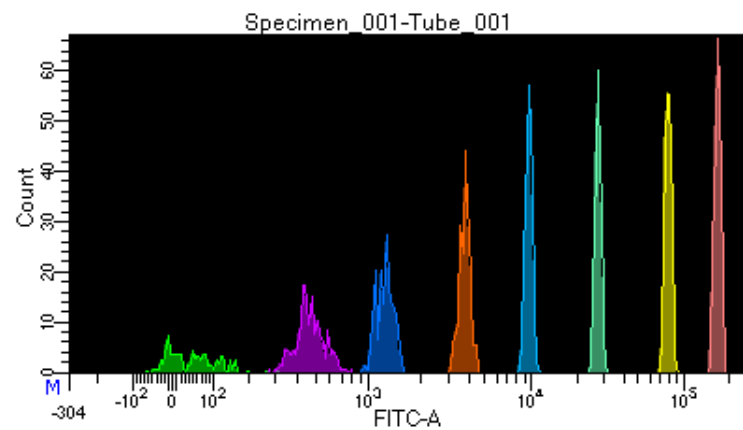

BD FACSDiva 9.0.1

Tube: Tube_001

Population	#Events	%Parent	%Total
All Events	3,183	####	100.0
P1	1,413	44.4	44.4
P2	96	6.8	3.0
P3	171	12.1	5.4
P4	177	12.5	5.6
P5	184	13.0	5.8
P6	189	13.4	5.9
P7	170	12.0	5.3
P8	202	14.3	6.3
P9	216	15.3	6.8