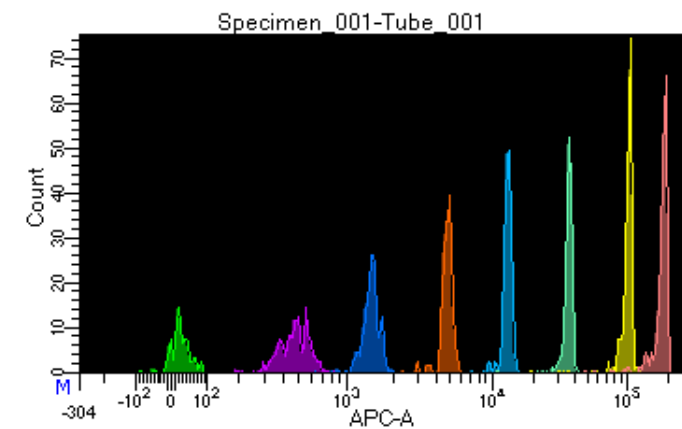

BD FACSDiva 9.0.1

Tube: Tube_001

Population	#Events	%Parent	%Total
All Events	3,183	####	100.0
P1	1,413	44.4	44.4
P2	96	6.8	3.0
P3	171	12.1	5.4
P4	177	12.5	5.6
P5	184	13.0	5.8
P6	189	13.4	5.9
P7	170	12.0	5.3
P8	202	14.3	6.3
P9	216	15.3	6.8