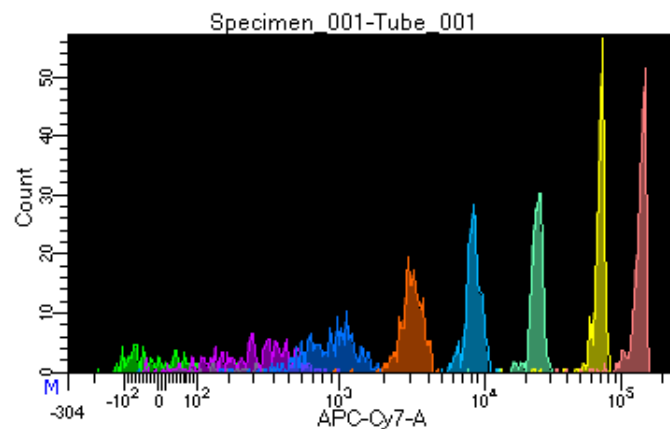

BD FACSDiva 9.0.1

Tube: Tube_001

Population	#Events	%Parent	%Total
All Events	3,183	####	100.0
P1	1,413	44.4	44.4
P2	96	6.8	3.0
P3	171	12.1	5.4
P4	177	12.5	5.6
P5	184	13.0	5.8
P6	189	13.4	5.9
P7	170	12.0	5.3
P8	202	14.3	6.3
P9	216	15.3	6.8