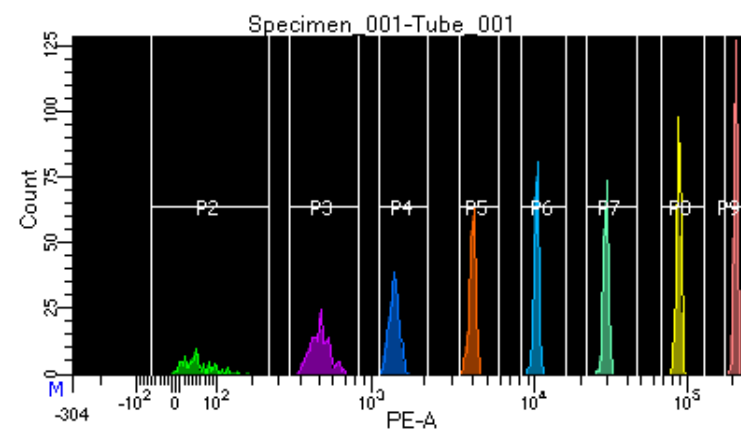

BD FACSDiva 9.0.1

Tube: Tube_001

Population	#Events	%Parent	%Total
All Events	3,183	####	100.0
P1	1,413	44.4	44.4
P2	96	6.8	3.0
P3	171	12.1	5.4
P4	177	12.5	5.6
P5	184	13.0	5.8
P6	189	13.4	5.9
P7	170	12.0	5.3
P8	202	14.3	6.3
P9	216	15.3	6.8