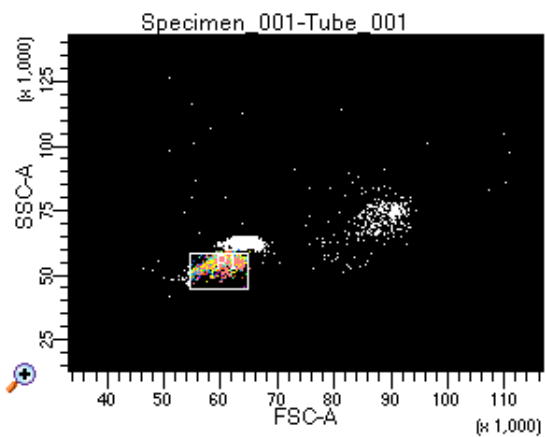

BD FACSDiva 9.0.1

Tube: Tube_001

Population	#Events	%Parent	%Total
All Events	3,183	####	100.0
P1	1,413	44.4	44.4
P2	96	6.8	3.0
P3	171	12.1	5.4
P4	177	12.5	5.6
P5	184	13.0	5.8
P6	189	13.4	5.9
P7	170	12.0	5.3
P8	202	14.3	6.3
P9	216	15.3	6.8