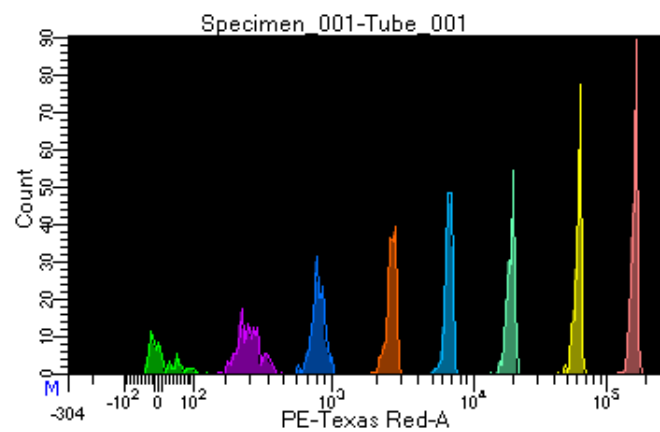

BD FACSDiva 9.0.1

Tube: Tube_001

Population	#Events	%Parent	%Total
All Events	3,183	####	100.0
P1	1,413	44.4	44.4
P2	96	6.8	3.0
P3	171	12.1	5.4
P4	177	12.5	5.6
P5	184	13.0	5.8
P6	189	13.4	5.9
P7	170	12.0	5.3
P8	202	14.3	6.3
P9	216	15.3	6.8