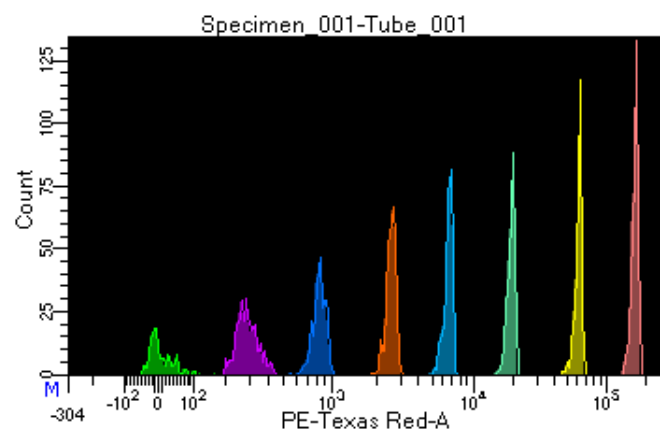

BD FACSDiva 9.0.1

Tube: Tube_001

Population	#Events	%Parent	%Total
All Events	4,009	####	100.0
P1	2,382	59.4	59.4
P2	156	6.5	3.9
P3	313	13.1	7.8
P4	293	12.3	7.3
P5	330	13.9	8.2
P6	304	12.8	7.6
P7	301	12.6	7.5
P8	314	13.2	7.8
P9	362	15.2	9.0