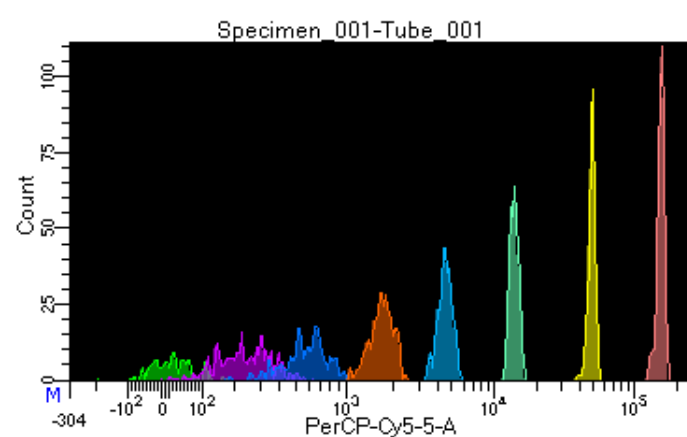

BD FACSDiva 9.0.1

Tube: Tube_001

Population	#Events	%Parent	%Total
All Events	4,009	####	100.0
P1	2,382	59.4	59.4
P2	156	6.5	3.9
P3	313	13.1	7.8
P4	293	12.3	7.3
P5	330	13.9	8.2
P6	304	12.8	7.6
P7	301	12.6	7.5
P8	314	13.2	7.8
P9	362	15.2	9.0