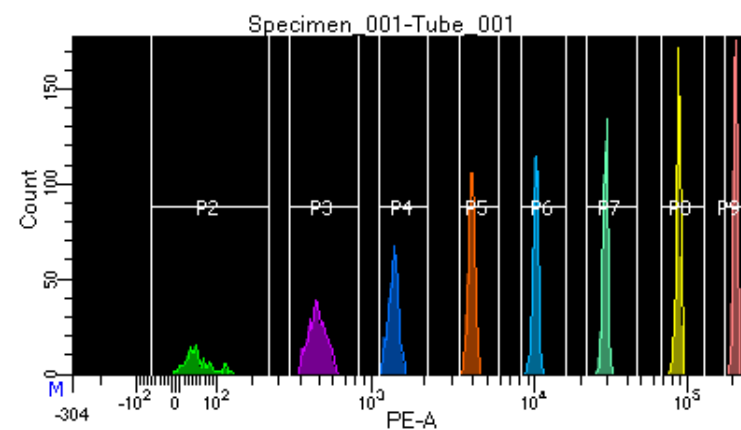

BD FACSDiva 9.0.1

Tube: Tube_001

Population	#Events	%Parent	%Total
All Events	4,009	####	100.0
P1	2,382	59.4	59.4
P2	156	6.5	3.9
P3	313	13.1	7.8
P4	293	12.3	7.3
P5	330	13.9	8.2
P6	304	12.8	7.6
P7	301	12.6	7.5
P8	314	13.2	7.8
P9	362	15.2	9.0