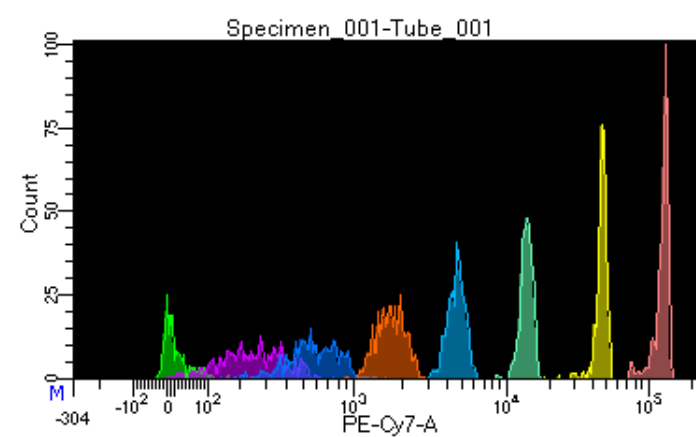

BD FACSDiva 9.0.1

Tube: Tube_001

Population	#Events	%Parent	%Total
All Events	4,009	####	100.0
P1	2,382	59.4	59.4
P2	156	6.5	3.9
P3	313	13.1	7.8
P4	293	12.3	7.3
P5	330	13.9	8.2
P6	304	12.8	7.6
P7	301	12.6	7.5
P8	314	13.2	7.8
P9	362	15.2	9.0