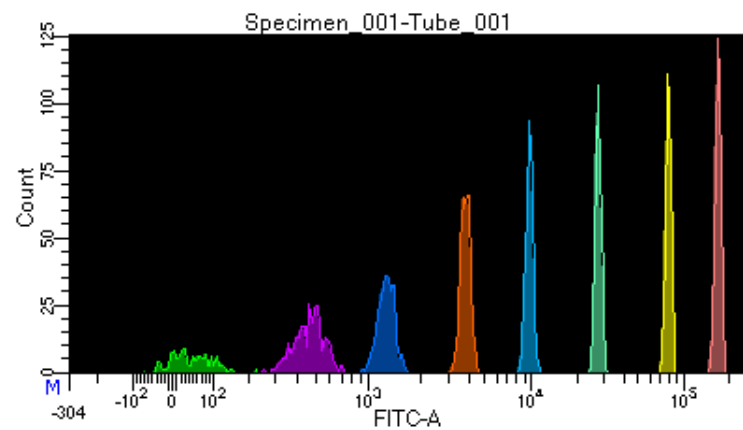

BD FACSDiva 9.0.1

Tube: Tube_001

Population	#Events	%Parent	%Total
All Events	4,009	####	100.0
P1	2,382	59.4	59.4
P2	156	6.5	3.9
P3	313	13.1	7.8
P4	293	12.3	7.3
P5	330	13.9	8.2
P6	304	12.8	7.6
P7	301	12.6	7.5
P8	314	13.2	7.8
P9	362	15.2	9.0