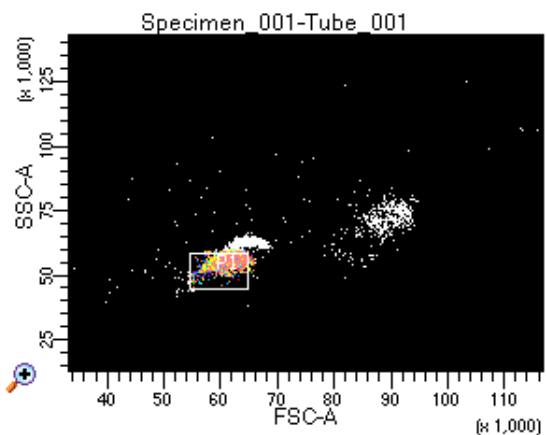

BD FACSDiva 9.0.1

Tube: Tube_001

Population	#Events	%Parent	%Total
All Events	4,009	####	100.0
P1	2,382	59.4	59.4
P2	156	6.5	3.9
P3	313	13.1	7.8
P4	293	12.3	7.3
P5	330	13.9	8.2
P6	304	12.8	7.6
P7	301	12.6	7.5
P8	314	13.2	7.8
P9	362	15.2	9.0