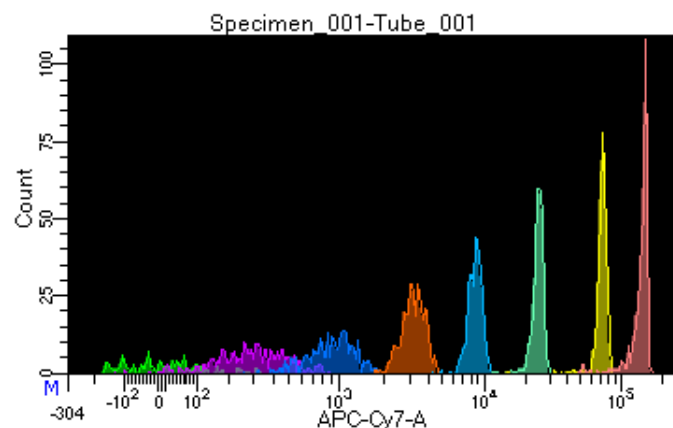

BD FACSDiva 9.0.1

Tube: Tube_001

Population	#Events	%Parent	%Total
All Events	4,009	####	100.0
P1	2,382	59.4	59.4
P2	156	6.5	3.9
P3	313	13.1	7.8
P4	293	12.3	7.3
P5	330	13.9	8.2
P6	304	12.8	7.6
P7	301	12.6	7.5
P8	314	13.2	7.8
P9	362	15.2	9.0