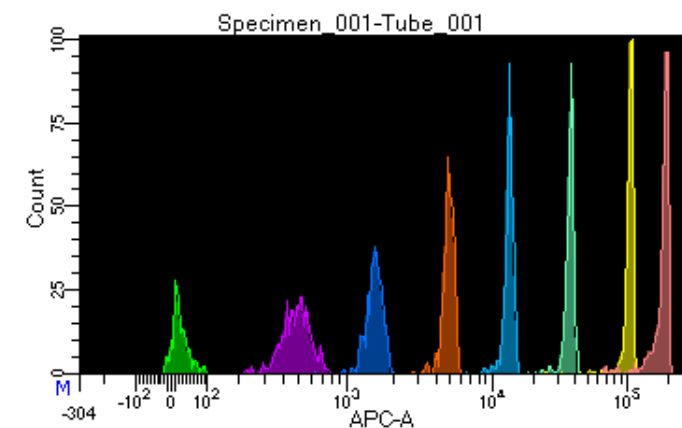

BD FACSDiva 9.0.1

Tube: Tube_001

Population	#Events	%Parent	%Total
All Events	4,009	####	100.0
P1	2,382	59.4	59.4
P2	156	6.5	3.9
P3	313	13.1	7.8
P4	293	12.3	7.3
P5	330	13.9	8.2
P6	304	12.8	7.6
P7	301	12.6	7.5
P8	314	13.2	7.8
P9	362	15.2	9.0