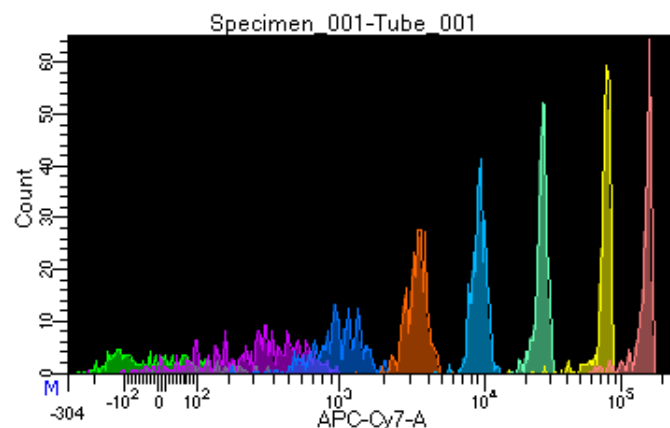

# BD FACSDiva 9.0.1

Tube: Tube\_001

Population	#Events	%Parent	%Total
All Events	2,677	####	100.0
P1	1,934	72.2	72.2
P2	166	8.6	6.2
P3	281	14.5	10.5
P4	230	11.9	8.6
P5	257	13.3	9.6
P6	256	13.2	9.6
P7	252	13.0	9.4
P8	261	13.5	9.7
P9	229	11.8	8.6