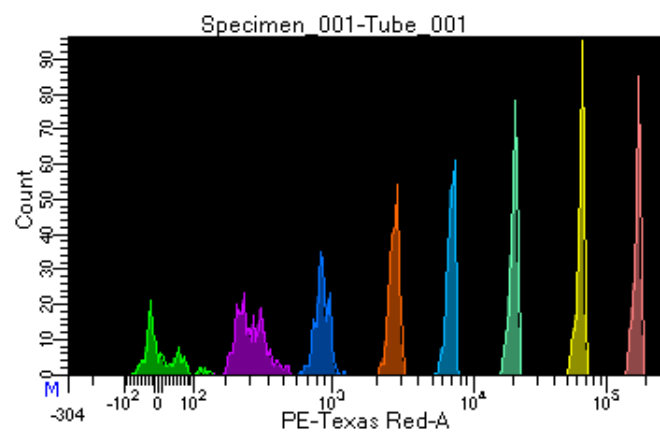

# BD FACSDiva 9.0.1

Tube: Tube\_001

Population	#Events	%Parent	%Total
All Events	2,677	####	100.0
P1	1,934	72.2	72.2
P2	166	8.6	6.2
P3	281	14.5	10.5
P4	230	11.9	8.6
P5	257	13.3	9.6
P6	256	13.2	9.6
P7	252	13.0	9.4
P8	261	13.5	9.7
P9	229	11.8	8.6