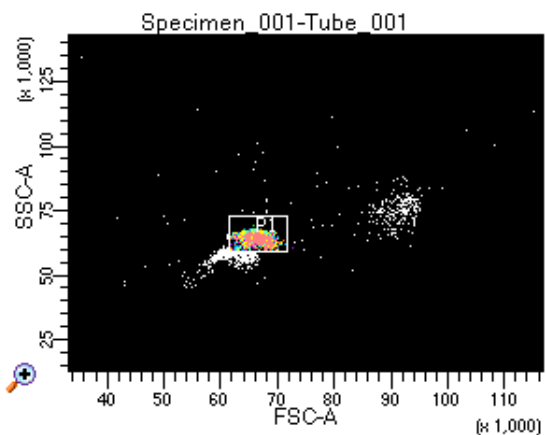

# BD FACSDiva 9.0.1

Tube: Tube\_001

Population	#Events	%Parent	%Total
All Events	2,677	####	100.0
P1	1,934	72.2	72.2
P2	166	8.6	6.2
P3	281	14.5	10.5
P4	230	11.9	8.6
P5	257	13.3	9.6
P6	256	13.2	9.6
P7	252	13.0	9.4
P8	261	13.5	9.7
P9	229	11.8	8.6