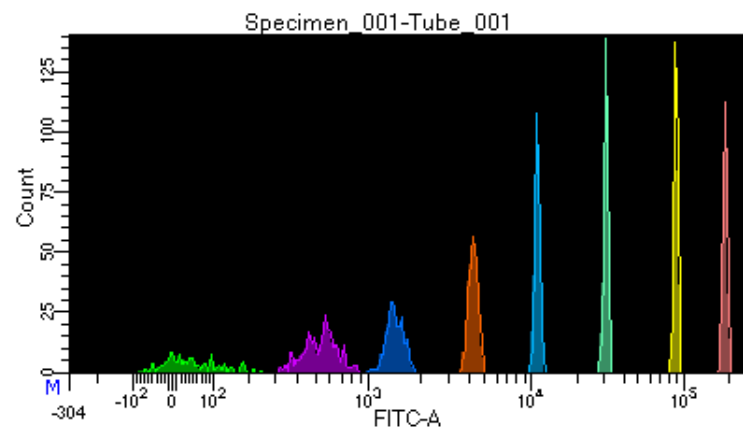

# BD FACSDiva 9.0.1

Tube: Tube\_001

Population	#Events	%Parent	%Total
All Events	2,677	####	100.0
P1	1,934	72.2	72.2
P2	166	8.6	6.2
P3	281	14.5	10.5
P4	230	11.9	8.6
P5	257	13.3	9.6
P6	256	13.2	9.6
P7	252	13.0	9.4
P8	261	13.5	9.7
P9	229	11.8	8.6