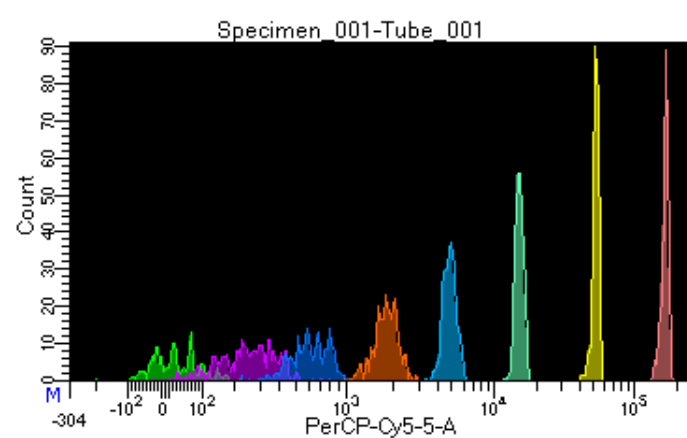

# BD FACSDiva 9.0.1

Tube: Tube\_001

Population	#Events	%Parent	%Total
All Events	2,677	####	100.0
P1	1,934	72.2	72.2
P2	166	8.6	6.2
P3	281	14.5	10.5
P4	230	11.9	8.6
P5	257	13.3	9.6
P6	256	13.2	9.6
P7	252	13.0	9.4
P8	261	13.5	9.7
P9	229	11.8	8.6