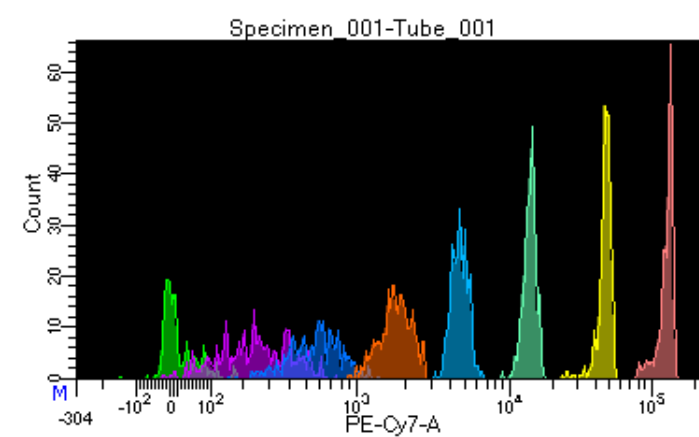

# BD FACSDiva 9.0.1

Tube: Tube\_001

Population	#Events	%Parent	%Total
All Events	2,677	####	100.0
P1	1,934	72.2	72.2
P2	166	8.6	6.2
P3	281	14.5	10.5
P4	230	11.9	8.6
P5	257	13.3	9.6
P6	256	13.2	9.6
P7	252	13.0	9.4
P8	261	13.5	9.7
P9	229	11.8	8.6