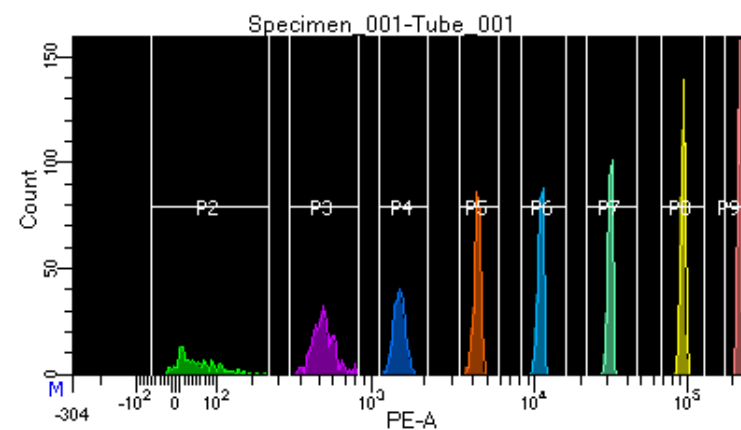

# BD FACSDiva 9.0.1

Tube: Tube\_001

Population	#Events	%Parent	%Total
All Events	2,677	####	100.0
P1	1,934	72.2	72.2
P2	166	8.6	6.2
P3	281	14.5	10.5
P4	230	11.9	8.6
P5	257	13.3	9.6
P6	256	13.2	9.6
P7	252	13.0	9.4
P8	261	13.5	9.7
P9	229	11.8	8.6