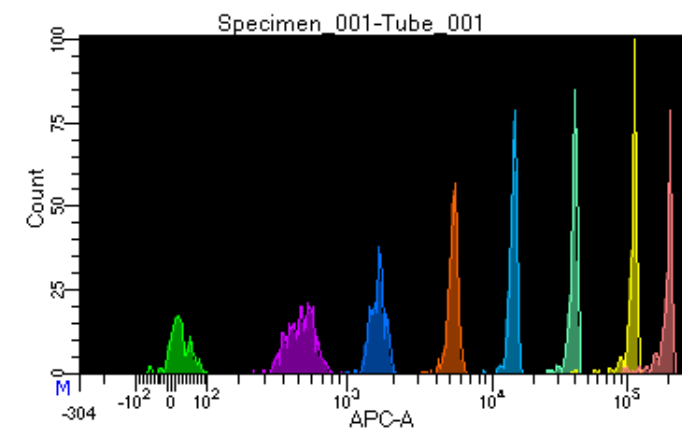

# BD FACSDiva 9.0.1

Tube: Tube\_001

Population	#Events	%Parent	%Total
All Events	2,677	####	100.0
P1	1,934	72.2	72.2
P2	166	8.6	6.2
P3	281	14.5	10.5
P4	230	11.9	8.6
P5	257	13.3	9.6
P6	256	13.2	9.6
P7	252	13.0	9.4
P8	261	13.5	9.7
P9	229	11.8	8.6