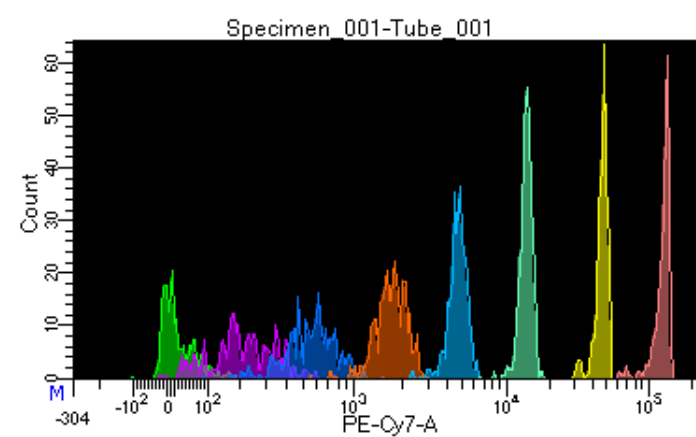

BD FACSDiva 9.0.1

Tube: Tube_001

Population	#Events	%Parent	%Total
All Events	3,316	####	100.0
P1	2,065	62.3	62.3
P2	188	9.1	5.7
P3	261	12.6	7.9
P4	258	12.5	7.8
P5	302	14.6	9.1
P6	276	13.4	8.3
P7	297	14.4	9.0
P8	249	12.1	7.5
P9	233	11.3	7.0