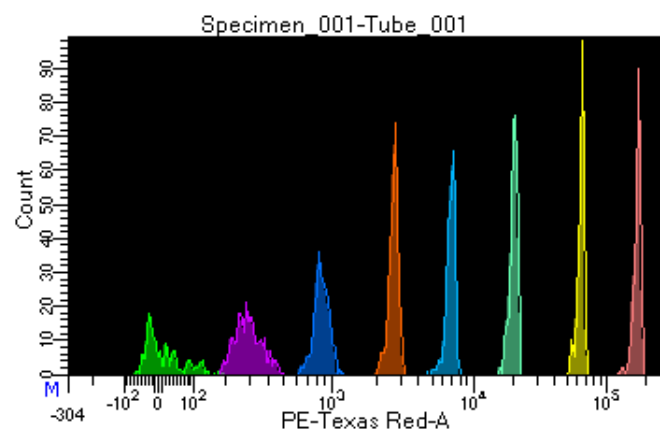

BD FACSDiva 9.0.1

Tube: Tube_001

Population	#Events	%Parent	%Total
All Events	3,316	####	100.0
P1	2,065	62.3	62.3
P2	188	9.1	5.7
P3	261	12.6	7.9
P4	258	12.5	7.8
P5	302	14.6	9.1
P6	276	13.4	8.3
P7	297	14.4	9.0
P8	249	12.1	7.5
P9	233	11.3	7.0