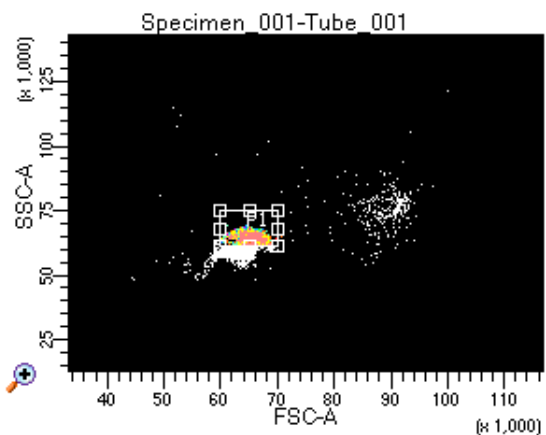

BD FACSDiva 9.0.1

Tube: Tube_001

Population	#Events	%Parent	%Total
All Events	3,316	####	100.0
P1	2,065	62.3	62.3
P2	188	9.1	5.7
P3	261	12.6	7.9
P4	258	12.5	7.8
P5	302	14.6	9.1
P6	276	13.4	8.3
P7	297	14.4	9.0
P8	249	12.1	7.5
P9	233	11.3	7.0