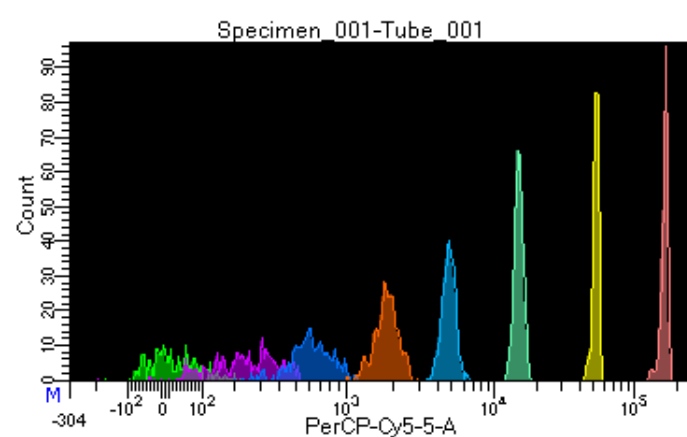

BD FACSDiva 9.0.1

Tube: Tube_001

Population	#Events	%Parent	%Total
All Events	3,316	####	100.0
P1	2,065	62.3	62.3
P2	188	9.1	5.7
P3	261	12.6	7.9
P4	258	12.5	7.8
P5	302	14.6	9.1
P6	276	13.4	8.3
P7	297	14.4	9.0
P8	249	12.1	7.5
P9	233	11.3	7.0