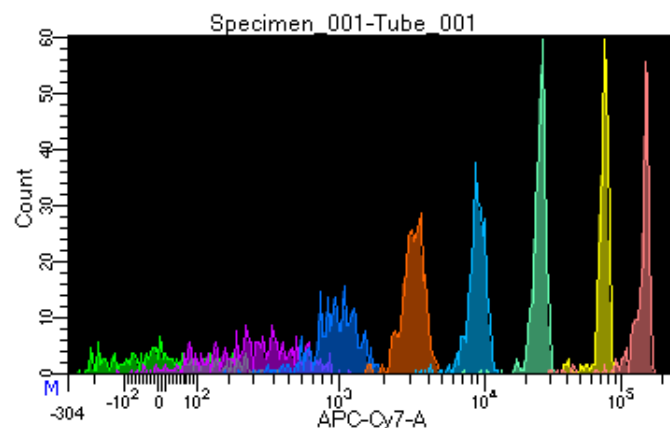

BD FACSDiva 9.0.1

Tube: Tube_001

Population	#Events	%Parent	%Total
All Events	3,316	####	100.0
P1	2,065	62.3	62.3
P2	188	9.1	5.7
P3	261	12.6	7.9
P4	258	12.5	7.8
P5	302	14.6	9.1
P6	276	13.4	8.3
P7	297	14.4	9.0
P8	249	12.1	7.5
P9	233	11.3	7.0