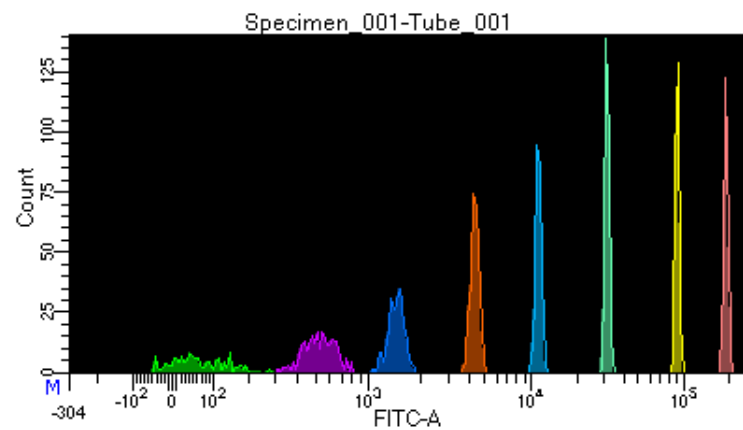

BD FACSDiva 9.0.1

Tube: Tube_001

Population	#Events	%Parent	%Total
All Events	3,316	####	100.0
P1	2,065	62.3	62.3
P2	188	9.1	5.7
P3	261	12.6	7.9
P4	258	12.5	7.8
P5	302	14.6	9.1
P6	276	13.4	8.3
P7	297	14.4	9.0
P8	249	12.1	7.5
P9	233	11.3	7.0