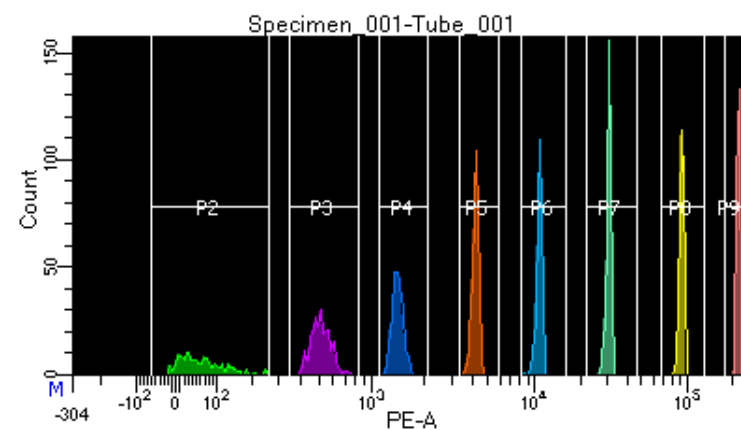

BD FACSDiva 9.0.1

Tube: Tube_001

Population	#Events	%Parent	%Total
All Events	3,316	####	100.0
P1	2,065	62.3	62.3
P2	188	9.1	5.7
P3	261	12.6	7.9
P4	258	12.5	7.8
P5	302	14.6	9.1
P6	276	13.4	8.3
P7	297	14.4	9.0
P8	249	12.1	7.5
P9	233	11.3	7.0