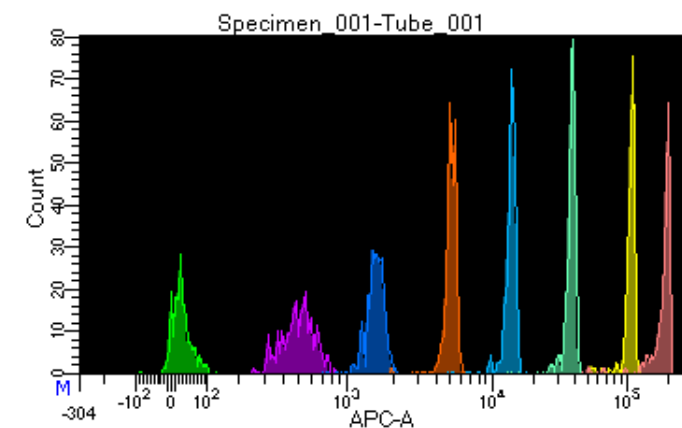

BD FACSDiva 9.0.1

Tube: Tube_001

Population	#Events	%Parent	%Total
All Events	3,316	####	100.0
P1	2,065	62.3	62.3
P2	188	9.1	5.7
P3	261	12.6	7.9
P4	258	12.5	7.8
P5	302	14.6	9.1
P6	276	13.4	8.3
P7	297	14.4	9.0
P8	249	12.1	7.5
P9	233	11.3	7.0