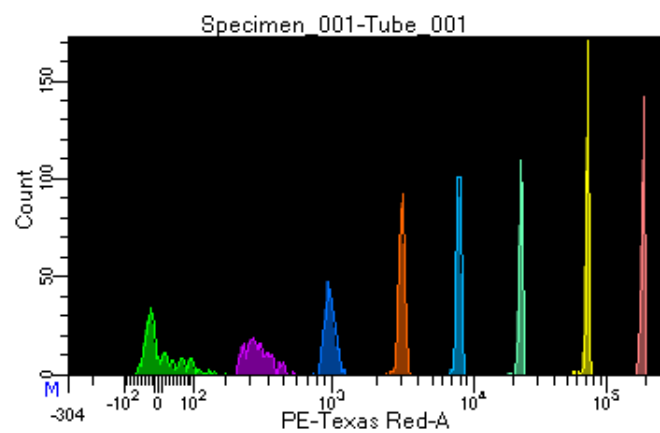

BD FACSDiva 9.0.1

Tube: Tube_001

Population	#Events	%Parent	%Total
All Events	2,761	####	100.0
P1	2,073	75.1	75.1
P2	317	15.3	11.5
P3	257	12.4	9.3
P4	262	12.6	9.5
P5	283	13.7	10.2
P6	261	12.6	9.5
P7	228	11.0	8.3
P8	241	11.6	8.7
P9	218	10.5	7.9