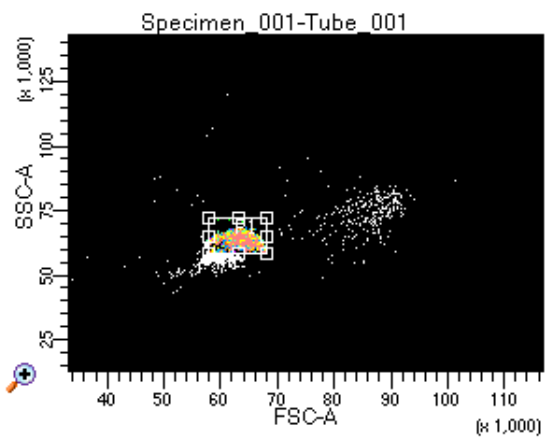

BD FACSDiva 9.0.1

Tube: Tube_001

Population	#Events	%Parent	%Total
All Events	2,761	####	100.0
P1	2,073	75.1	75.1
P2	317	15.3	11.5
P3	257	12.4	9.3
P4	262	12.6	9.5
P5	283	13.7	10.2
P6	261	12.6	9.5
P7	228	11.0	8.3
P8	241	11.6	8.7
P9	218	10.5	7.9