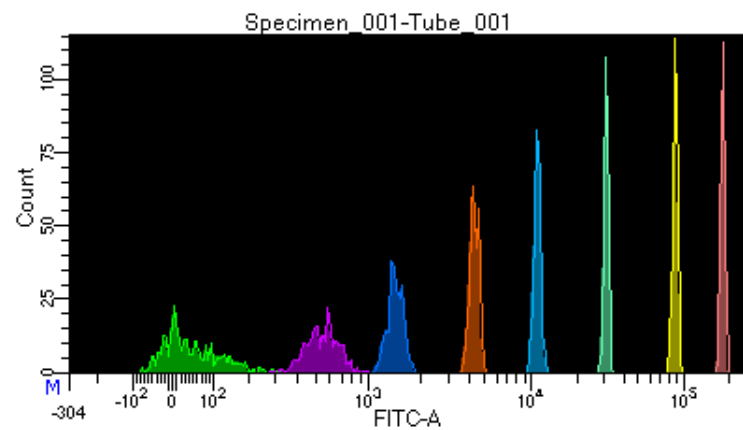

BD FACSDiva 9.0.1

Tube: Tube_001

Population	#Events	%Parent	%Total
All Events	2,761	####	100.0
P1	2,073	75.1	75.1
P2	317	15.3	11.5
P3	257	12.4	9.3
P4	262	12.6	9.5
P5	283	13.7	10.2
P6	261	12.6	9.5
P7	228	11.0	8.3
P8	241	11.6	8.7
P9	218	10.5	7.9