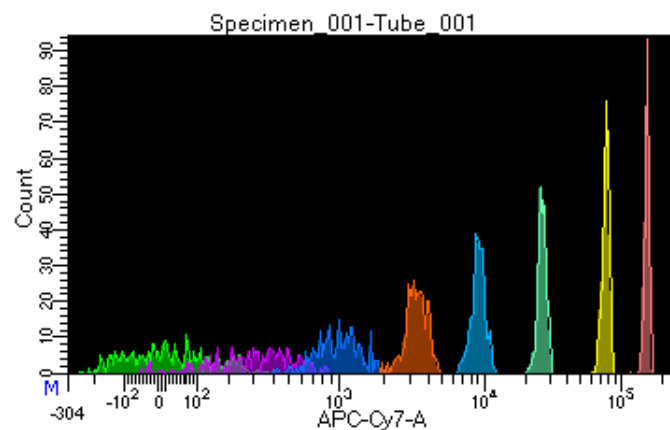

BD FACSDiva 9.0.1

Tube: Tube_001

Population	#Events	%Parent	%Total
All Events	2,761	####	100.0
P1	2,073	75.1	75.1
P2	317	15.3	11.5
P3	257	12.4	9.3
P4	262	12.6	9.5
P5	283	13.7	10.2
P6	261	12.6	9.5
P7	228	11.0	8.3
P8	241	11.6	8.7
P9	218	10.5	7.9