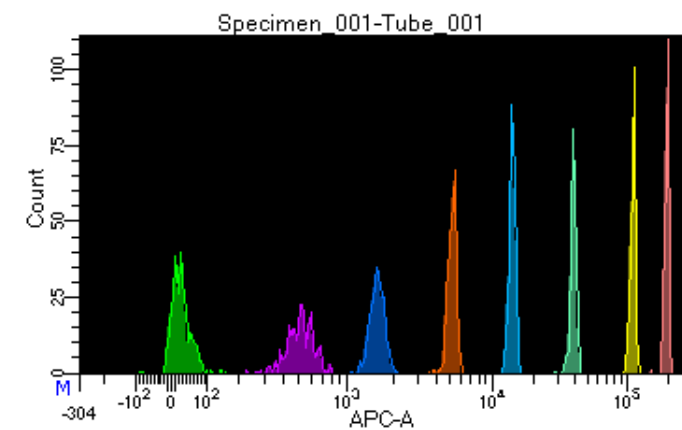

BD FACSDiva 9.0.1

Tube: Tube_001

Population	#Events	%Parent	%Total
All Events	2,761	####	100.0
P1	2,073	75.1	75.1
P2	317	15.3	11.5
P3	257	12.4	9.3
P4	262	12.6	9.5
P5	283	13.7	10.2
P6	261	12.6	9.5
P7	228	11.0	8.3
P8	241	11.6	8.7
P9	218	10.5	7.9