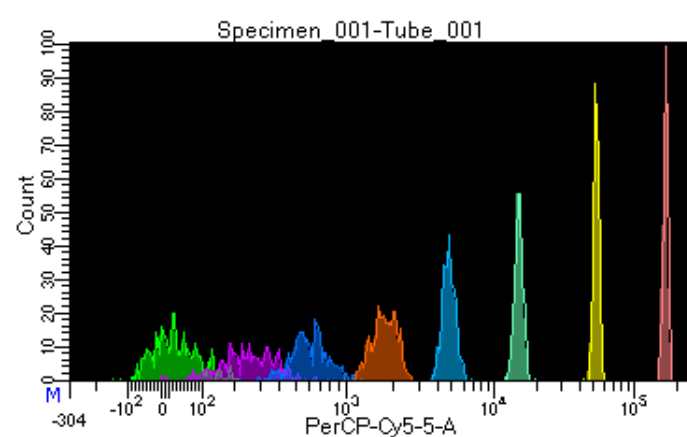

BD FACSDiva 9.0.1

Tube: Tube_001

Population	#Events	%Parent	%Total
All Events	2,761	####	100.0
P1	2,073	75.1	75.1
P2	317	15.3	11.5
P3	257	12.4	9.3
P4	262	12.6	9.5
P5	283	13.7	10.2
P6	261	12.6	9.5
P7	228	11.0	8.3
P8	241	11.6	8.7
P9	218	10.5	7.9