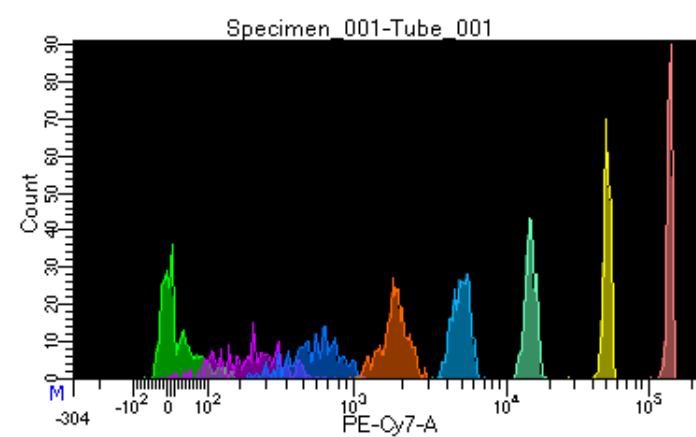

BD FACSDiva 9.0.1

Tube: Tube_001

Population	#Events	%Parent	%Total
All Events	2,761	####	100.0
P1	2,073	75.1	75.1
P2	317	15.3	11.5
P3	257	12.4	9.3
P4	262	12.6	9.5
P5	283	13.7	10.2
P6	261	12.6	9.5
P7	228	11.0	8.3
P8	241	11.6	8.7
P9	218	10.5	7.9