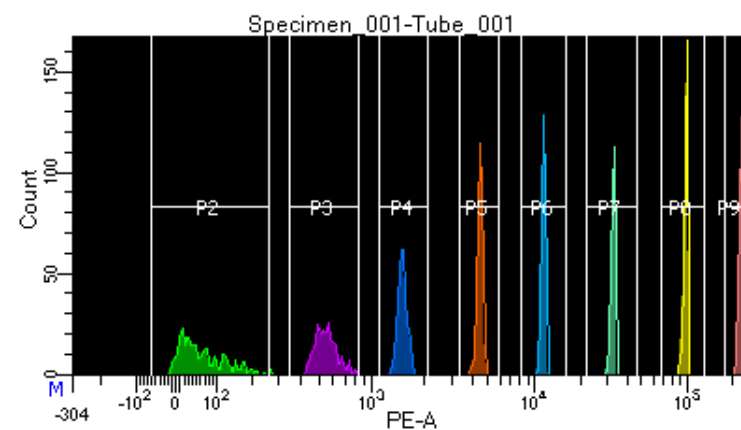

BD FACSDiva 9.0.1

Tube: Tube_001

Population	#Events	%Parent	%Total
All Events	2,761	####	100.0
P1	2,073	75.1	75.1
P2	317	15.3	11.5
P3	257	12.4	9.3
P4	262	12.6	9.5
P5	283	13.7	10.2
P6	261	12.6	9.5
P7	228	11.0	8.3
P8	241	11.6	8.7
P9	218	10.5	7.9