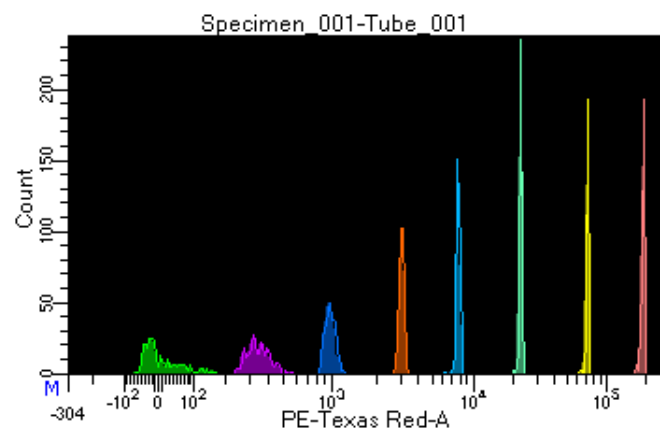

# BD FACSDiva 9.0.1

Tube: Tube\_001

Population	#Events	%Parent	%Total
All Events	3,309	####	100.0
P1	2,283	69.0	69.0
P2	308	13.5	9.3
P3	303	13.3	9.2
P4	293	12.8	8.9
P5	269	11.8	8.1
P6	276	12.1	8.3
P7	308	13.5	9.3
P8	242	10.6	7.3
P9	278	12.2	8.4