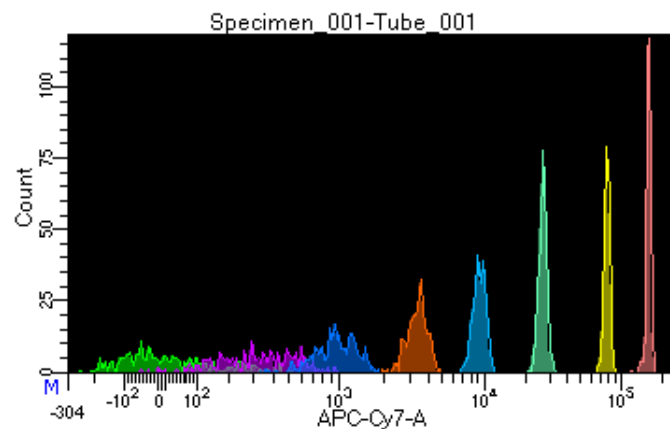

# BD FACSDiva 9.0.1

Tube: Tube\_001

Population	#Events	%Parent	%Total
All Events	3,309	####	100.0
P1	2,283	69.0	69.0
P2	308	13.5	9.3
P3	303	13.3	9.2
P4	293	12.8	8.9
P5	269	11.8	8.1
P6	276	12.1	8.3
P7	308	13.5	9.3
P8	242	10.6	7.3
P9	278	12.2	8.4