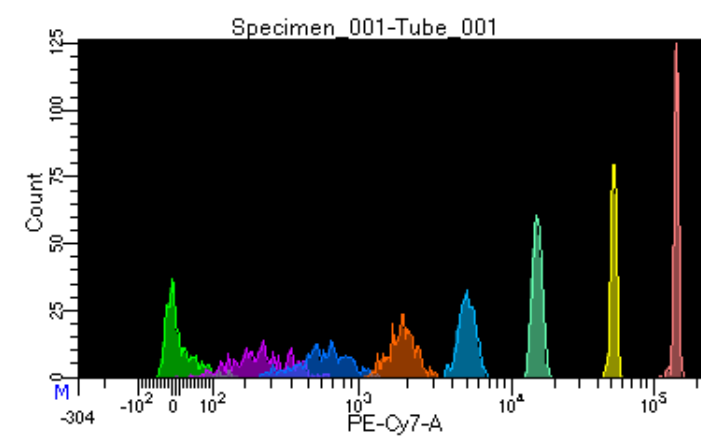

# BD FACSDiva 9.0.1

Tube: Tube\_001

Population	#Events	%Parent	%Total
All Events	3,309	####	100.0
P1	2,283	69.0	69.0
P2	308	13.5	9.3
P3	303	13.3	9.2
P4	293	12.8	8.9
P5	269	11.8	8.1
P6	276	12.1	8.3
P7	308	13.5	9.3
P8	242	10.6	7.3
P9	278	12.2	8.4