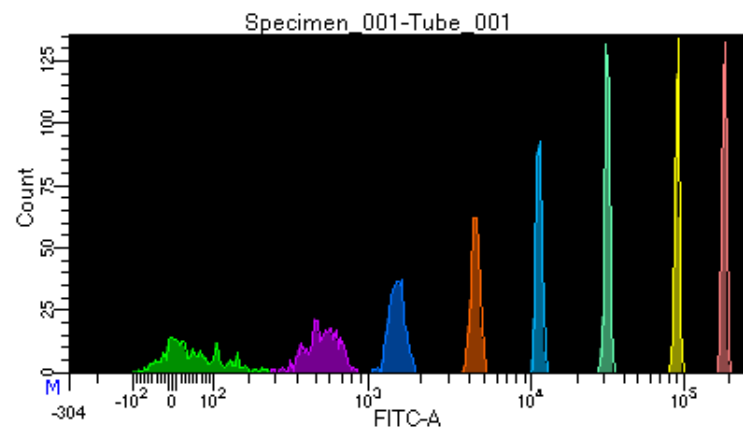

# BD FACSDiva 9.0.1

Tube: Tube\_001

Population	#Events	%Parent	%Total
All Events	3,309	####	100.0
P1	2,283	69.0	69.0
P2	308	13.5	9.3
P3	303	13.3	9.2
P4	293	12.8	8.9
P5	269	11.8	8.1
P6	276	12.1	8.3
P7	308	13.5	9.3
P8	242	10.6	7.3
P9	278	12.2	8.4