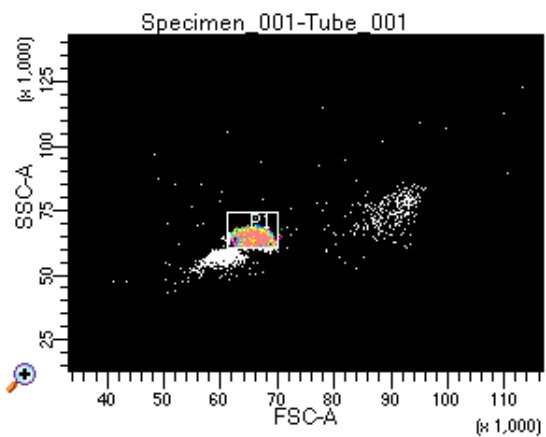

# BD FACSDiva 9.0.1

Tube: Tube\_001

Population	#Events	%Parent	%Total
All Events	3,309	####	100.0
P1	2,283	69.0	69.0
P2	308	13.5	9.3
P3	303	13.3	9.2
P4	293	12.8	8.9
P5	269	11.8	8.1
P6	276	12.1	8.3
P7	308	13.5	9.3
P8	242	10.6	7.3
P9	278	12.2	8.4