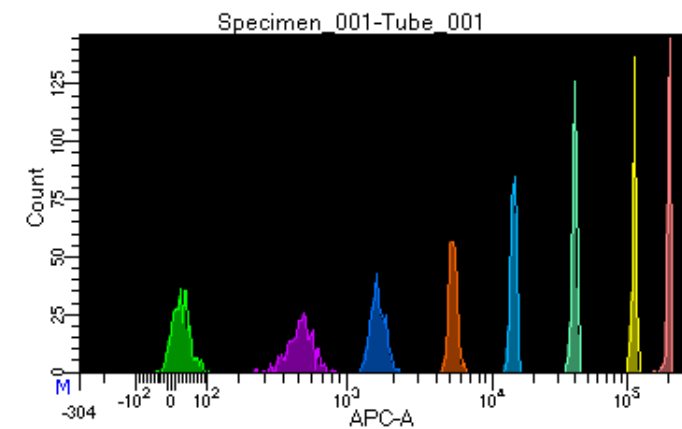

# BD FACSDiva 9.0.1

Tube: Tube\_001

Population	#Events	%Parent	%Total
All Events	3,309	####	100.0
P1	2,283	69.0	69.0
P2	308	13.5	9.3
P3	303	13.3	9.2
P4	293	12.8	8.9
P5	269	11.8	8.1
P6	276	12.1	8.3
P7	308	13.5	9.3
P8	242	10.6	7.3
P9	278	12.2	8.4