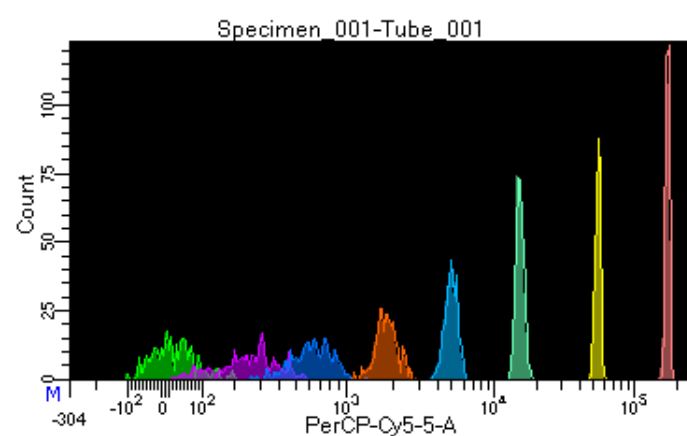

# BD FACSDiva 9.0.1

Tube: Tube\_001

Population	#Events	%Parent	%Total
All Events	3,309	####	100.0
P1	2,283	69.0	69.0
P2	308	13.5	9.3
P3	303	13.3	9.2
P4	293	12.8	8.9
P5	269	11.8	8.1
P6	276	12.1	8.3
P7	308	13.5	9.3
P8	242	10.6	7.3
P9	278	12.2	8.4