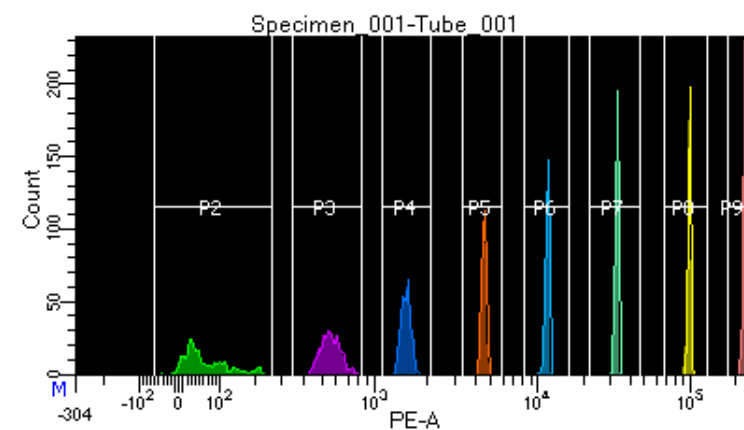

# BD FACSDiva 9.0.1

Tube: Tube\_001

Population	#Events	%Parent	%Total
All Events	3,309	####	100.0
P1	2,283	69.0	69.0
P2	308	13.5	9.3
P3	303	13.3	9.2
P4	293	12.8	8.9
P5	269	11.8	8.1
P6	276	12.1	8.3
P7	308	13.5	9.3
P8	242	10.6	7.3
P9	278	12.2	8.4