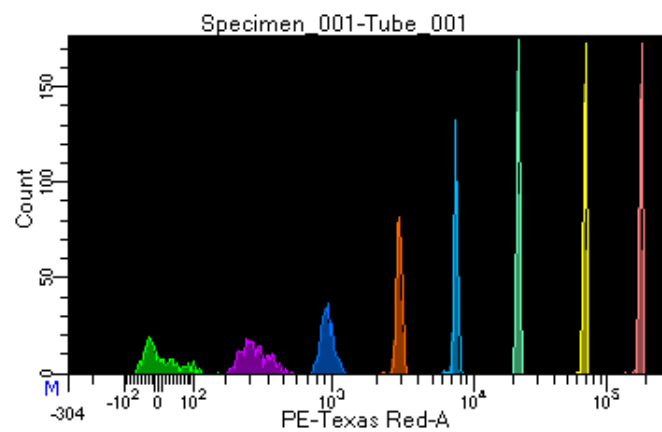

BD FACSDiva 9.0.1

Tube: Tube_001

Population	#Events	%Parent	%Total
All Events	3,595	####	100.0
P1	1,973	54.9	54.9
P2	230	11.7	6.4
P3	257	13.0	7.1
P4	248	12.6	6.9
P5	255	12.9	7.1
P6	252	12.8	7.0
P7	255	12.9	7.1
P8	229	11.6	6.4
P9	242	12.3	6.7