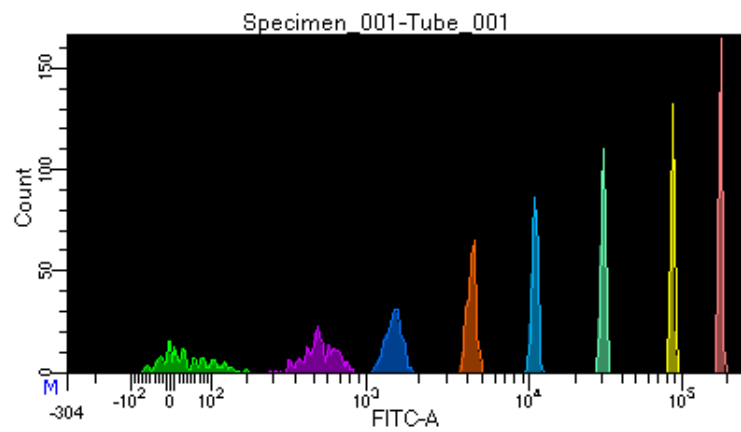

BD FACSDiva 9.0.1

Tube: Tube_001

Population	#Events	%Parent	%Total
All Events	3,595	####	100.0
P1	1,973	54.9	54.9
P2	230	11.7	6.4
P3	257	13.0	7.1
P4	248	12.6	6.9
P5	255	12.9	7.1
P6	252	12.8	7.0
P7	255	12.9	7.1
P8	229	11.6	6.4
P9	242	12.3	6.7