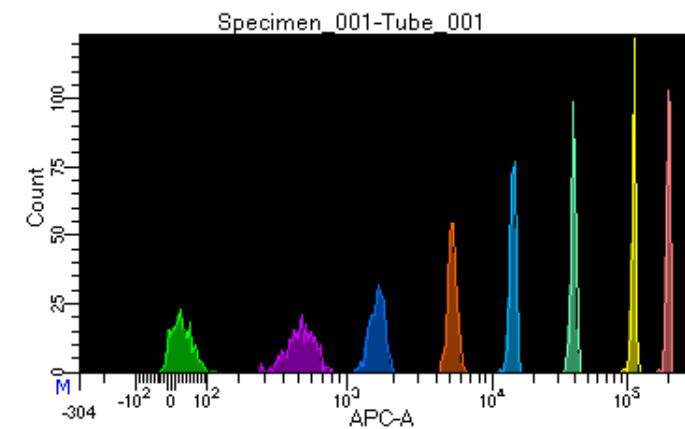

BD FACSDiva 9.0.1

Tube: Tube_001

Population	#Events	%Parent	%Total
All Events	3,595	####	100.0
P1	1,973	54.9	54.9
P2	230	11.7	6.4
P3	257	13.0	7.1
P4	248	12.6	6.9
P5	255	12.9	7.1
P6	252	12.8	7.0
P7	255	12.9	7.1
P8	229	11.6	6.4
P9	242	12.3	6.7