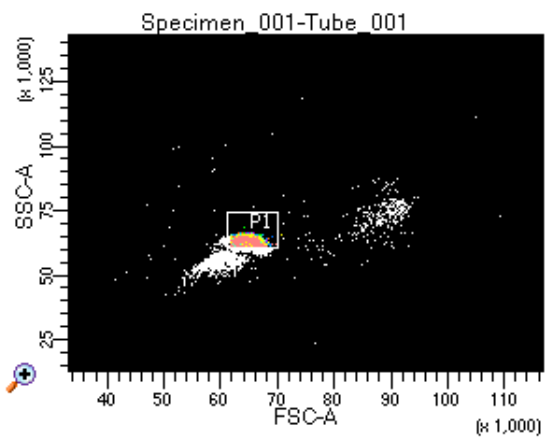

BD FACSDiva 9.0.1

Tube: Tube_001

Population	#Events	%Parent	%Total
All Events	3,595	####	100.0
P1	1,973	54.9	54.9
P2	230	11.7	6.4
P3	257	13.0	7.1
P4	248	12.6	6.9
P5	255	12.9	7.1
P6	252	12.8	7.0
P7	255	12.9	7.1
P8	229	11.6	6.4
P9	242	12.3	6.7