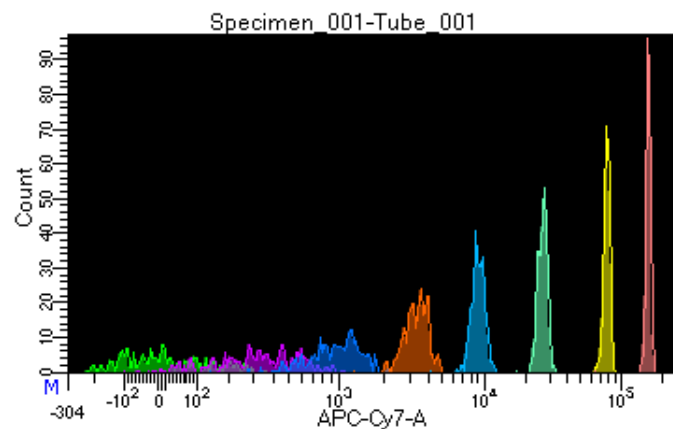

BD FACSDiva 9.0.1

Tube: Tube_001

Population	#Events	%Parent	%Total
All Events	3,595	####	100.0
P1	1,973	54.9	54.9
P2	230	11.7	6.4
P3	257	13.0	7.1
P4	248	12.6	6.9
P5	255	12.9	7.1
P6	252	12.8	7.0
P7	255	12.9	7.1
P8	229	11.6	6.4
P9	242	12.3	6.7