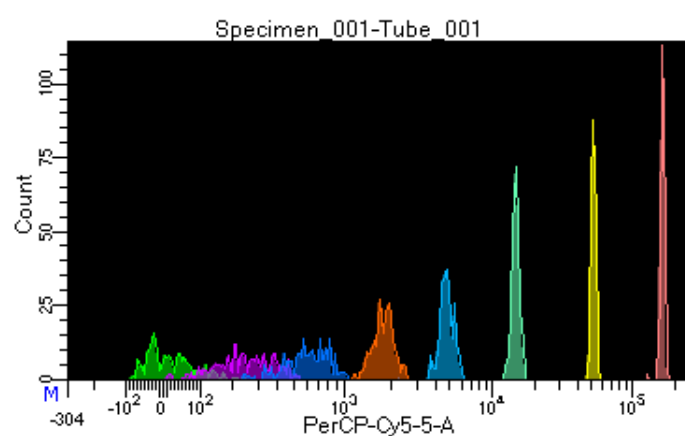

BD FACSDiva 9.0.1

Tube: Tube_001

Population	#Events	%Parent	%Total
All Events	3,595	####	100.0
P1	1,973	54.9	54.9
P2	230	11.7	6.4
P3	257	13.0	7.1
P4	248	12.6	6.9
P5	255	12.9	7.1
P6	252	12.8	7.0
P7	255	12.9	7.1
P8	229	11.6	6.4
P9	242	12.3	6.7