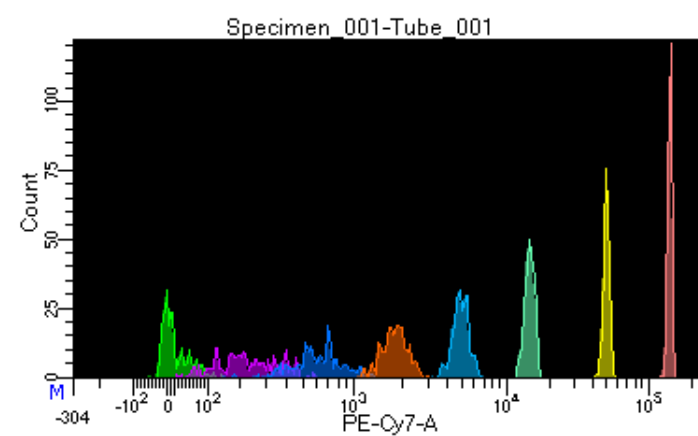

BD FACSDiva 9.0.1

Tube: Tube_001

Population	#Events	%Parent	%Total
All Events	3,595	####	100.0
P1	1,973	54.9	54.9
P2	230	11.7	6.4
P3	257	13.0	7.1
P4	248	12.6	6.9
P5	255	12.9	7.1
P6	252	12.8	7.0
P7	255	12.9	7.1
P8	229	11.6	6.4
P9	242	12.3	6.7