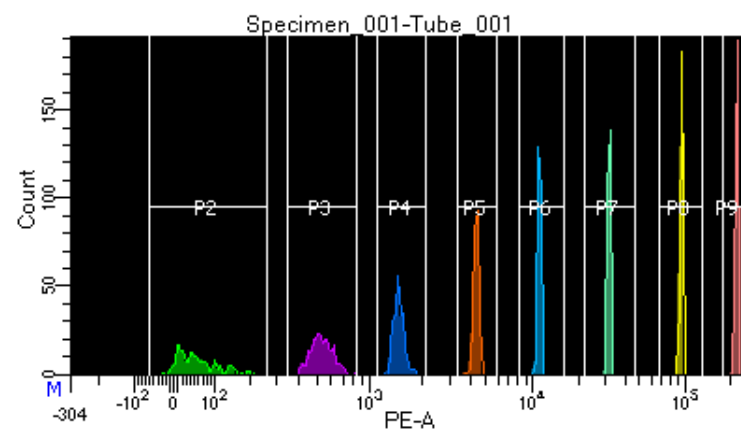

BD FACSDiva 9.0.1

Tube: Tube_001

Population	#Events	%Parent	%Total
All Events	3,595	####	100.0
P1	1,973	54.9	54.9
P2	230	11.7	6.4
P3	257	13.0	7.1
P4	248	12.6	6.9
P5	255	12.9	7.1
P6	252	12.8	7.0
P7	255	12.9	7.1
P8	229	11.6	6.4
P9	242	12.3	6.7