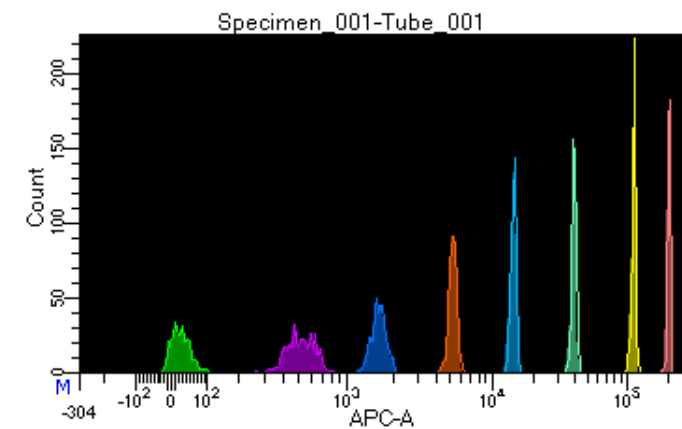

BD FACSDiva 9.0.1

Tube: Tube_001

Population	#Events	%Parent	%Total
All Events	3,585	####	100.0
P1	3,060	85.4	85.4
P2	327	10.7	9.1
P3	416	13.6	11.6
P4	368	12.0	10.3
P5	400	13.1	11.2
P6	381	12.5	10.6
P7	397	13.0	11.1
P8	398	13.0	11.1
P9	372	12.2	10.4