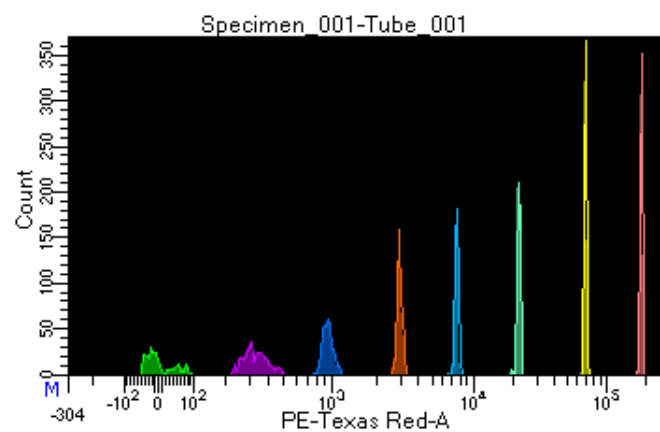

BD FACSDiva 9.0.1

Tube: Tube_001

Population	#Events	%Parent	%Total
All Events	3,585	####	100.0
P1	3,060	85.4	85.4
P2	327	10.7	9.1
P3	416	13.6	11.6
P4	368	12.0	10.3
P5	400	13.1	11.2
P6	381	12.5	10.6
P7	397	13.0	11.1
P8	398	13.0	11.1
P9	372	12.2	10.4