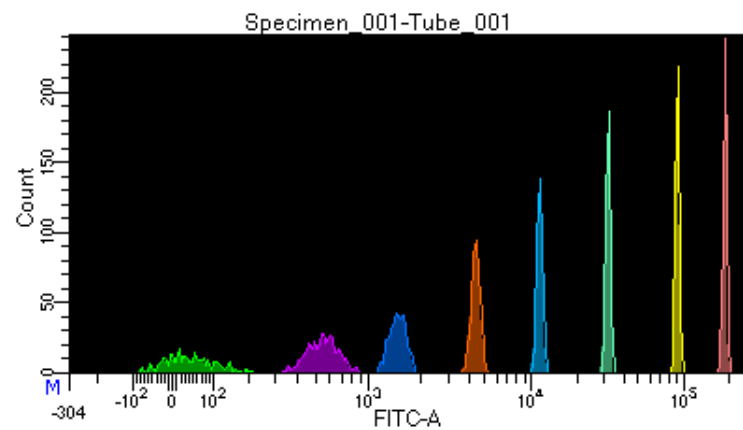

BD FACSDiva 9.0.1

Tube: Tube_001

Population	#Events	%Parent	%Total
All Events	3,585	####	100.0
P1	3,060	85.4	85.4
P2	327	10.7	9.1
P3	416	13.6	11.6
P4	368	12.0	10.3
P5	400	13.1	11.2
P6	381	12.5	10.6
P7	397	13.0	11.1
P8	398	13.0	11.1
P9	372	12.2	10.4