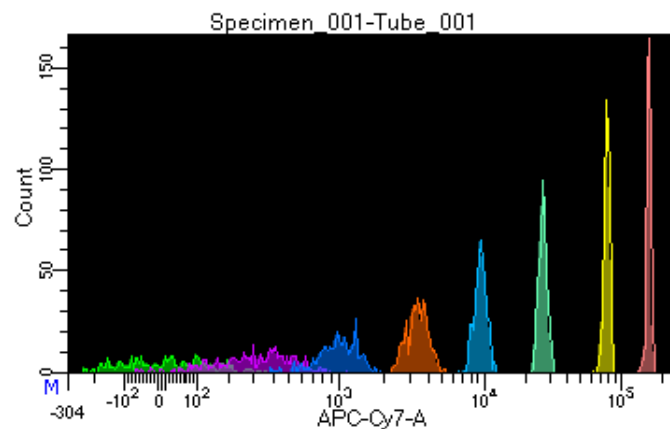

BD FACSDiva 9.0.1

Tube: Tube_001

Population	#Events	%Parent	%Total
All Events	3,585	####	100.0
P1	3,060	85.4	85.4
P2	327	10.7	9.1
P3	416	13.6	11.6
P4	368	12.0	10.3
P5	400	13.1	11.2
P6	381	12.5	10.6
P7	397	13.0	11.1
P8	398	13.0	11.1
P9	372	12.2	10.4