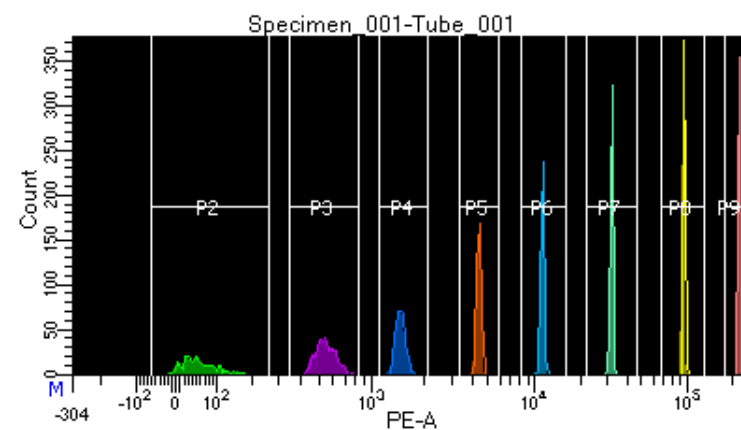

BD FACSDiva 9.0.1

Tube: Tube_001

Population	#Events	%Parent	%Total
All Events	3,585	####	100.0
P1	3,060	85.4	85.4
P2	327	10.7	9.1
P3	416	13.6	11.6
P4	368	12.0	10.3
P5	400	13.1	11.2
P6	381	12.5	10.6
P7	397	13.0	11.1
P8	398	13.0	11.1
P9	372	12.2	10.4