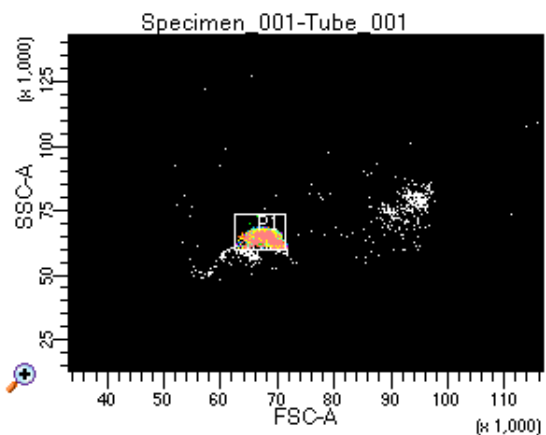

BD FACSDiva 9.0.1

Tube: Tube_001

Population	#Events	%Parent	%Total
All Events	3,585	####	100.0
P1	3,060	85.4	85.4
P2	327	10.7	9.1
P3	416	13.6	11.6
P4	368	12.0	10.3
P5	400	13.1	11.2
P6	381	12.5	10.6
P7	397	13.0	11.1
P8	398	13.0	11.1
P9	372	12.2	10.4