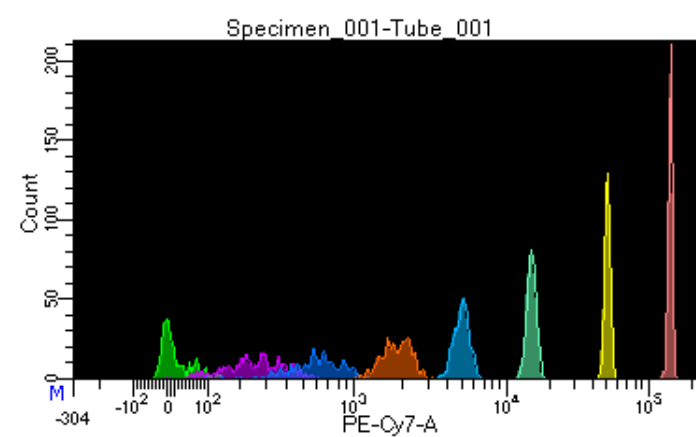

BD FACSDiva 9.0.1

Tube: Tube_001

Population	#Events	%Parent	%Total
All Events	3,585	####	100.0
P1	3,060	85.4	85.4
P2	327	10.7	9.1
P3	416	13.6	11.6
P4	368	12.0	10.3
P5	400	13.1	11.2
P6	381	12.5	10.6
P7	397	13.0	11.1
P8	398	13.0	11.1
P9	372	12.2	10.4