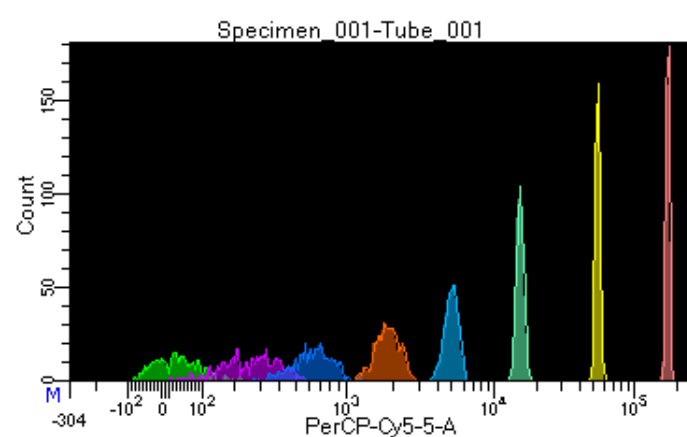

BD FACSDiva 9.0.1

Tube: Tube_001

Population	#Events	%Parent	%Total
All Events	3,585	####	100.0
P1	3,060	85.4	85.4
P2	327	10.7	9.1
P3	416	13.6	11.6
P4	368	12.0	10.3
P5	400	13.1	11.2
P6	381	12.5	10.6
P7	397	13.0	11.1
P8	398	13.0	11.1
P9	372	12.2	10.4