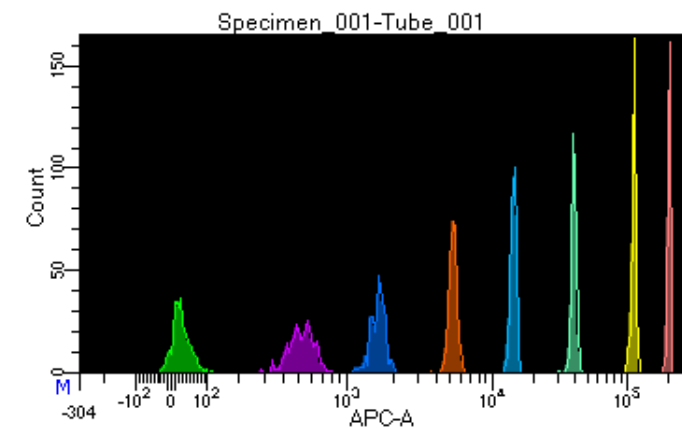

BD FACSDiva 9.0.1

Tube: Tube_001

Population	#Events	%Parent	%Total
All Events	3,624	####	100.0
P1	2,475	68.3	68.3
P2	287	11.6	7.9
P3	321	13.0	8.9
P4	302	12.2	8.3
P5	320	12.9	8.8
P6	318	12.8	8.8
P7	308	12.4	8.5
P8	321	13.0	8.9
P9	295	11.9	8.1