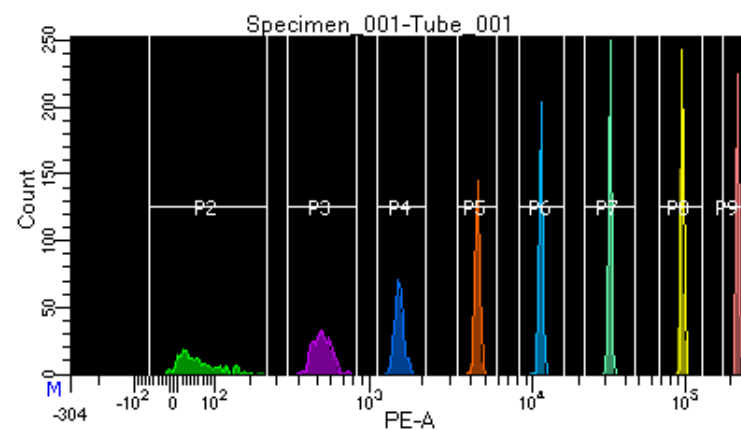

BD FACSDiva 9.0.1

Tube: Tube_001

Population	#Events	%Parent	%Total
All Events	3,624	####	100.0
P1	2,475	68.3	68.3
P2	287	11.6	7.9
P3	321	13.0	8.9
P4	302	12.2	8.3
P5	320	12.9	8.8
P6	318	12.8	8.8
P7	308	12.4	8.5
P8	321	13.0	8.9
P9	295	11.9	8.1