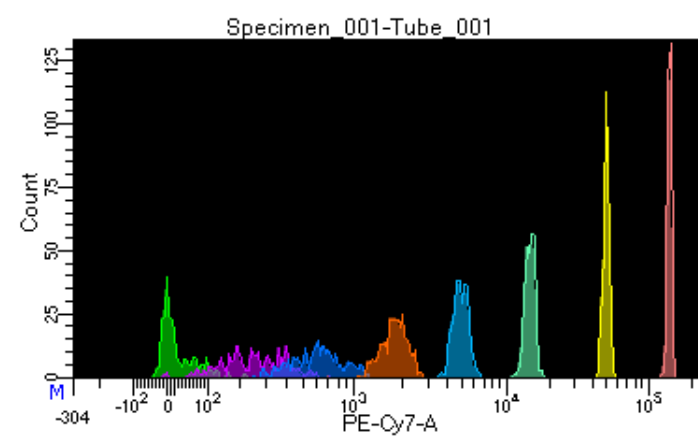

BD FACSDiva 9.0.1

Tube: Tube_001

Population	#Events	%Parent	%Total
All Events	3,624	####	100.0
P1	2,475	68.3	68.3
P2	287	11.6	7.9
P3	321	13.0	8.9
P4	302	12.2	8.3
P5	320	12.9	8.8
P6	318	12.8	8.8
P7	308	12.4	8.5
P8	321	13.0	8.9
P9	295	11.9	8.1