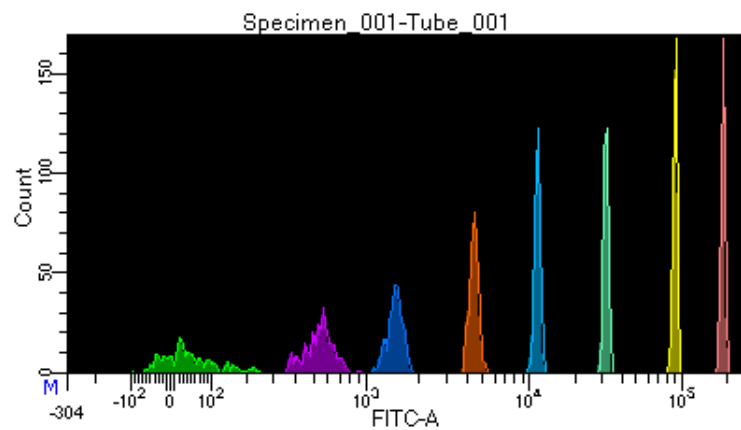

BD FACSDiva 9.0.1

Tube: Tube_001

Population	#Events	%Parent	%Total
All Events	3,624	####	100.0
P1	2,475	68.3	68.3
P2	287	11.6	7.9
P3	321	13.0	8.9
P4	302	12.2	8.3
P5	320	12.9	8.8
P6	318	12.8	8.8
P7	308	12.4	8.5
P8	321	13.0	8.9
P9	295	11.9	8.1