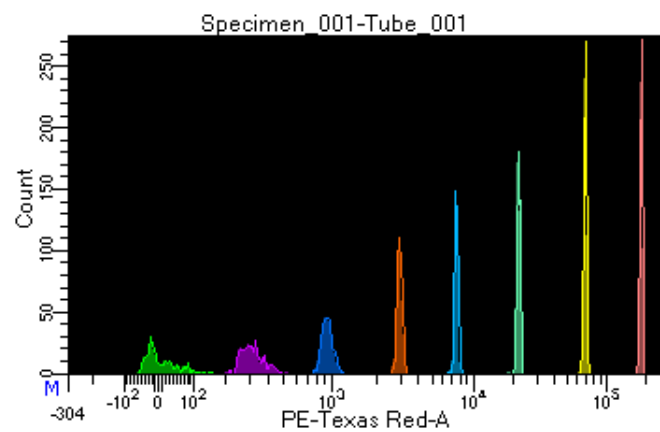

BD FACSDiva 9.0.1

Tube: Tube_001

Population	#Events	%Parent	%Total
All Events	3,624	####	100.0
P1	2,475	68.3	68.3
P2	287	11.6	7.9
P3	321	13.0	8.9
P4	302	12.2	8.3
P5	320	12.9	8.8
P6	318	12.8	8.8
P7	308	12.4	8.5
P8	321	13.0	8.9
P9	295	11.9	8.1