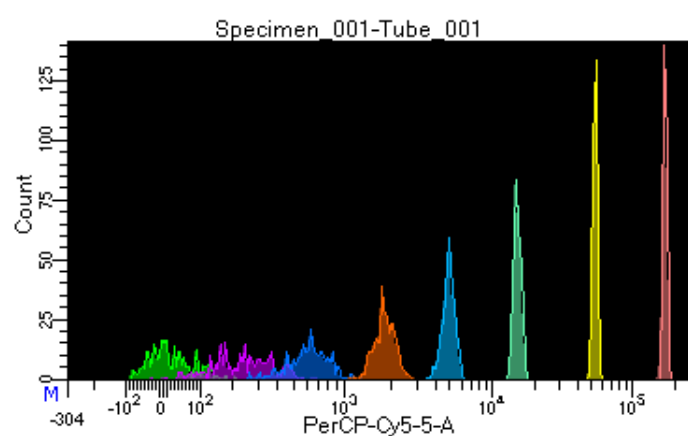

BD FACSDiva 9.0.1

Tube: Tube_001

Population	#Events	%Parent	%Total
All Events	3,624	####	100.0
P1	2,475	68.3	68.3
P2	287	11.6	7.9
P3	321	13.0	8.9
P4	302	12.2	8.3
P5	320	12.9	8.8
P6	318	12.8	8.8
P7	308	12.4	8.5
P8	321	13.0	8.9
P9	295	11.9	8.1