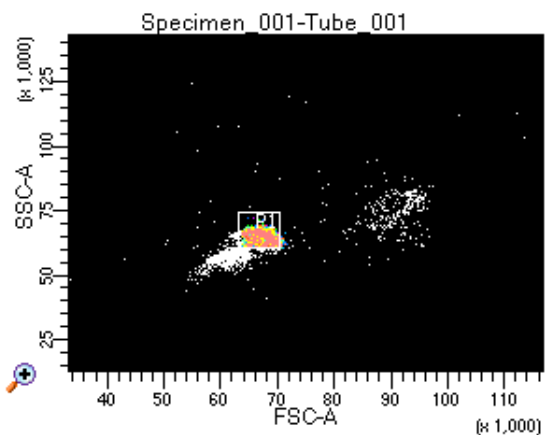

BD FACSDiva 9.0.1

Tube: Tube_001

Population	#Events	%Parent	%Total
All Events	3,624	####	100.0
P1	2,475	68.3	68.3
P2	287	11.6	7.9
P3	321	13.0	8.9
P4	302	12.2	8.3
P5	320	12.9	8.8
P6	318	12.8	8.8
P7	308	12.4	8.5
P8	321	13.0	8.9
P9	295	11.9	8.1