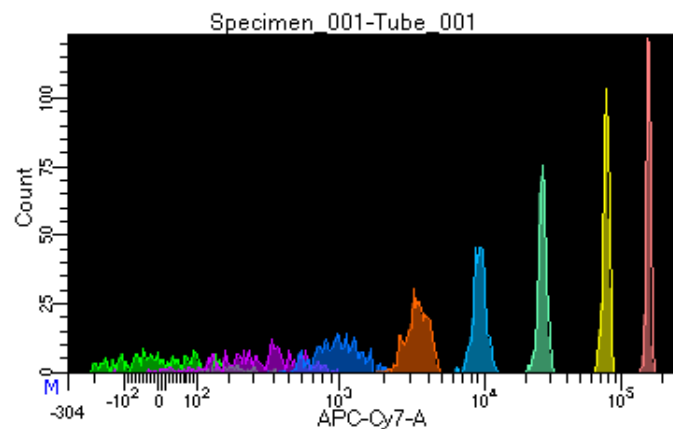

BD FACSDiva 9.0.1

Tube: Tube_001

Population	#Events	%Parent	%Total
All Events	3,624	####	100.0
P1	2,475	68.3	68.3
P2	287	11.6	7.9
P3	321	13.0	8.9
P4	302	12.2	8.3
P5	320	12.9	8.8
P6	318	12.8	8.8
P7	308	12.4	8.5
P8	321	13.0	8.9
P9	295	11.9	8.1