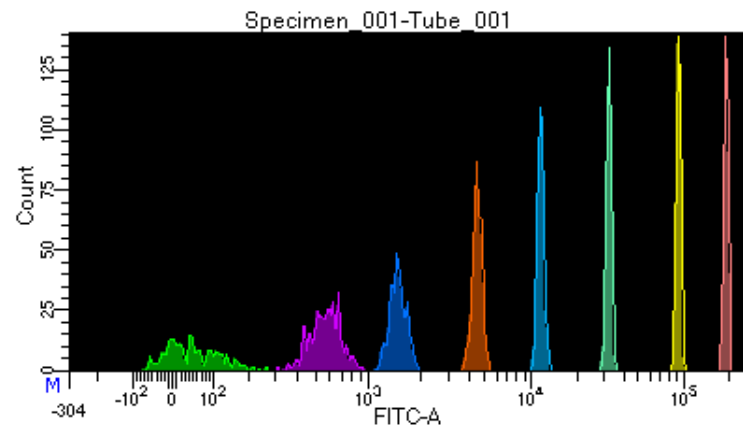

BD FACSDiva 9.0.1

Tube: Tube_001

Population	#Events	%Parent	%Total
All Events	3,539	####	100.0
P1	2,662	75.2	75.2
P2	300	11.3	8.5
P3	395	14.8	11.2
P4	339	12.7	9.6
P5	351	13.2	9.9
P6	337	12.7	9.5
P7	321	12.1	9.1
P8	315	11.8	8.9
P9	298	11.2	8.4