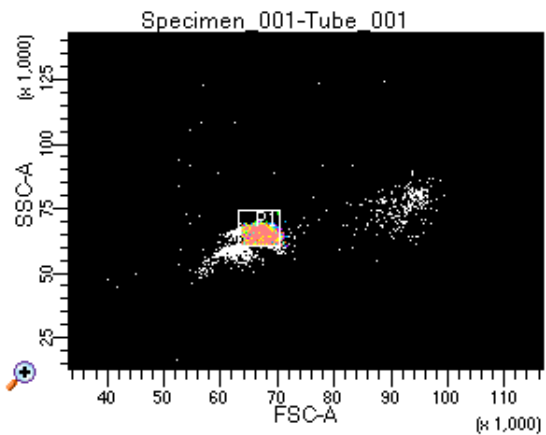

BD FACSDiva 9.0.1

Tube: Tube_001

Population	#Events	%Parent	%Total
All Events	3,539	####	100.0
P1	2,662	75.2	75.2
P2	300	11.3	8.5
P3	395	14.8	11.2
P4	339	12.7	9.6
P5	351	13.2	9.9
P6	337	12.7	9.5
P7	321	12.1	9.1
P8	315	11.8	8.9
P9	298	11.2	8.4