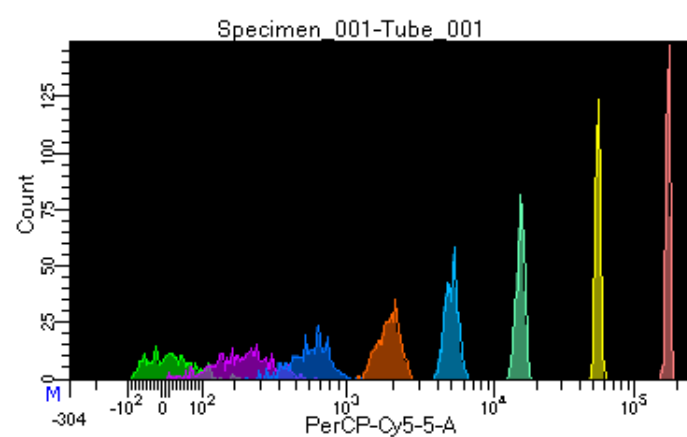

BD FACSDiva 9.0.1

Tube: Tube_001

Population	#Events	%Parent	%Total
All Events	3,539	####	100.0
P1	2,662	75.2	75.2
P2	300	11.3	8.5
P3	395	14.8	11.2
P4	339	12.7	9.6
P5	351	13.2	9.9
P6	337	12.7	9.5
P7	321	12.1	9.1
P8	315	11.8	8.9
P9	298	11.2	8.4