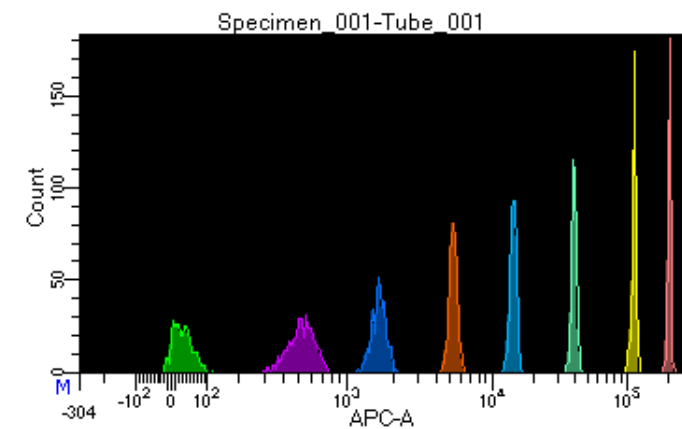

BD FACSDiva 9.0.1

Tube: Tube_001

Population	#Events	%Parent	%Total
All Events	3,539	####	100.0
P1	2,662	75.2	75.2
P2	300	11.3	8.5
P3	395	14.8	11.2
P4	339	12.7	9.6
P5	351	13.2	9.9
P6	337	12.7	9.5
P7	321	12.1	9.1
P8	315	11.8	8.9
P9	298	11.2	8.4