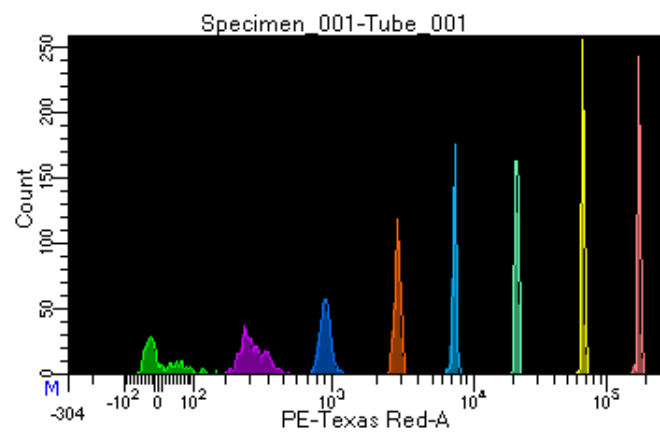

BD FACSDiva 9.0.1

Tube: Tube_001

Population	#Events	%Parent	%Total
All Events	3,539	####	100.0
P1	2,662	75.2	75.2
P2	300	11.3	8.5
P3	395	14.8	11.2
P4	339	12.7	9.6
P5	351	13.2	9.9
P6	337	12.7	9.5
P7	321	12.1	9.1
P8	315	11.8	8.9
P9	298	11.2	8.4