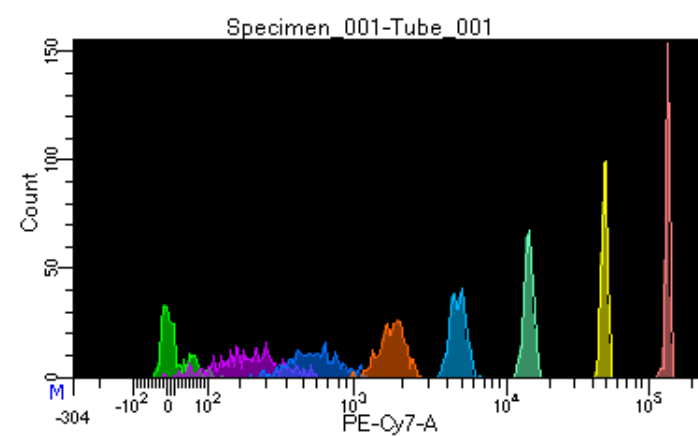

BD FACSDiva 9.0.1

Tube: Tube_001

Population	#Events	%Parent	%Total
All Events	3,539	####	100.0
P1	2,662	75.2	75.2
P2	300	11.3	8.5
P3	395	14.8	11.2
P4	339	12.7	9.6
P5	351	13.2	9.9
P6	337	12.7	9.5
P7	321	12.1	9.1
P8	315	11.8	8.9
P9	298	11.2	8.4