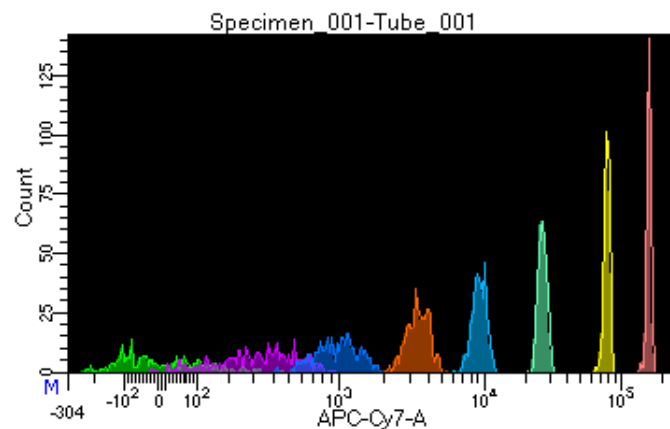

BD FACSDiva 9.0.1

Tube: Tube_001

Population	#Events	%Parent	%Total
All Events	3,539	####	100.0
P1	2,662	75.2	75.2
P2	300	11.3	8.5
P3	395	14.8	11.2
P4	339	12.7	9.6
P5	351	13.2	9.9
P6	337	12.7	9.5
P7	321	12.1	9.1
P8	315	11.8	8.9
P9	298	11.2	8.4