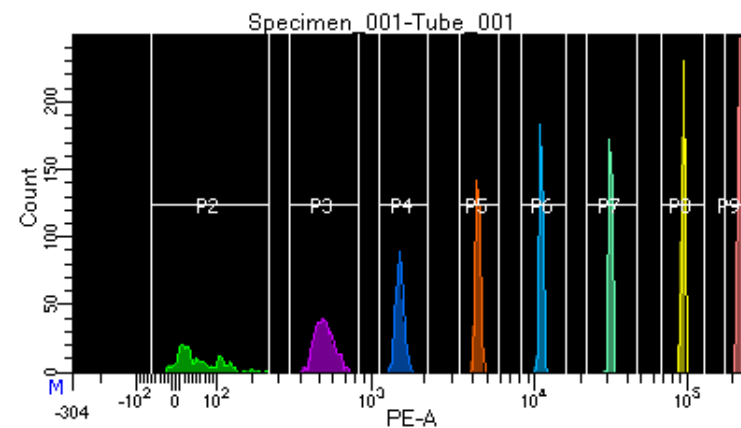

BD FACSDiva 9.0.1

Tube: Tube_001

Population	#Events	%Parent	%Total
All Events	3,539	####	100.0
P1	2,662	75.2	75.2
P2	300	11.3	8.5
P3	395	14.8	11.2
P4	339	12.7	9.6
P5	351	13.2	9.9
P6	337	12.7	9.5
P7	321	12.1	9.1
P8	315	11.8	8.9
P9	298	11.2	8.4