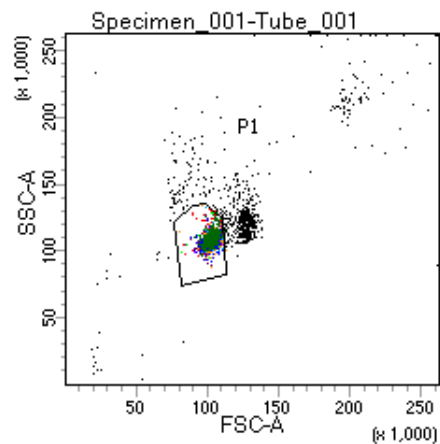

BD FACSDiva 8.0

Tube: Tube_001

| Population | #Events | %Parent | %Total |
|------------|---------|---------|--------|
| All Events | 3,078 | #### | 100.0 |
| P1 | 2,463 | 80.0 | 80.0 |
| P2 | 271 | 11.0 | 8.8 |
| P3 | 270 | 11.0 | 8.8 |
| P4 | 313 | 12.7 | 10.2 |
| P5 | 274 | 11.1 | 8.9 |
| P6 | 305 | 12.4 | 9.9 |
| P7 | 317 | 12.9 | 10.3 |
| P8 | 297 | 12.1 | 9.6 |
| P9 | 325 | 13.2 | 10.6 |