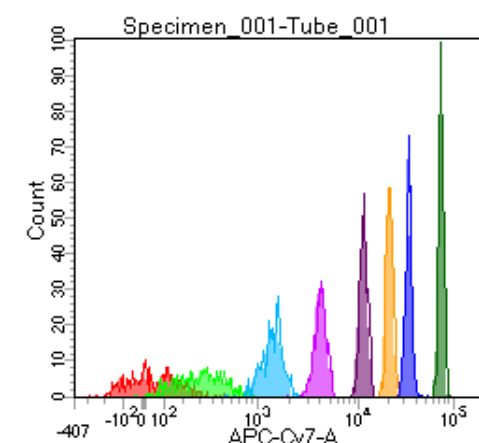

BD FACSDiva 8.0

Tube: Tube_001

| Population | #Events | %Parent | %Total |
|------------|---------|---------|--------|
| All Events | 3,078 | #### | 100.0 |
| P1 | 2,463 | 80.0 | 80.0 |
| P2 | 271 | 11.0 | 8.8 |
| P3 | 270 | 11.0 | 8.8 |
| P4 | 313 | 12.7 | 10.2 |
| P5 | 274 | 11.1 | 8.9 |
| P6 | 305 | 12.4 | 9.9 |
| P7 | 317 | 12.9 | 10.3 |
| P8 | 297 | 12.1 | 9.6 |
| P9 | 325 | 13.2 | 10.6 |