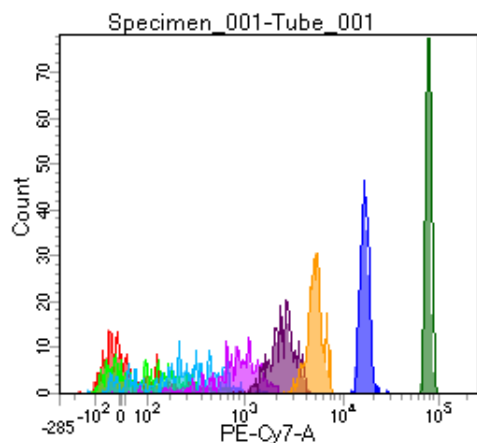

BD FACSDiva 8.0

Tube: Tube_001

| Population | #Events | %Parent | %Total |
|------------|---------|---------|--------|
| All Events | 3,078 | #### | 100.0 |
| P1 | 2,463 | 80.0 | 80.0 |
| P2 | 271 | 11.0 | 8.8 |
| P3 | 270 | 11.0 | 8.8 |
| P4 | 313 | 12.7 | 10.2 |
| P5 | 274 | 11.1 | 8.9 |
| P6 | 305 | 12.4 | 9.9 |
| P7 | 317 | 12.9 | 10.3 |
| P8 | 297 | 12.1 | 9.6 |
| P9 | 325 | 13.2 | 10.6 |