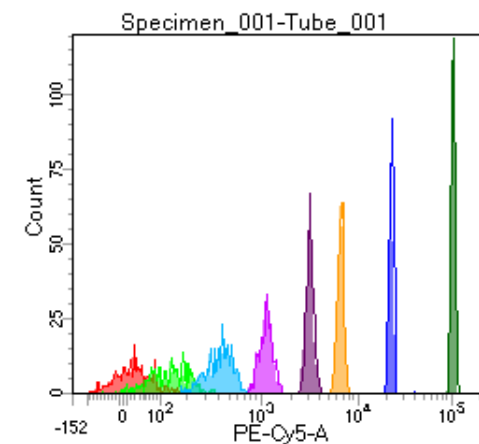

BD FACSDiva 8.0

Tube: Tube_001

| Population | #Events | %Parent | %Total |
|------------|---------|---------|--------|
| All Events | 3,078 | #### | 100.0 |
| P1 | 2,463 | 80.0 | 80.0 |
| P2 | 271 | 11.0 | 8.8 |
| P3 | 270 | 11.0 | 8.8 |
| P4 | 313 | 12.7 | 10.2 |
| P5 | 274 | 11.1 | 8.9 |
| P6 | 305 | 12.4 | 9.9 |
| P7 | 317 | 12.9 | 10.3 |
| P8 | 297 | 12.1 | 9.6 |
| P9 | 325 | 13.2 | 10.6 |