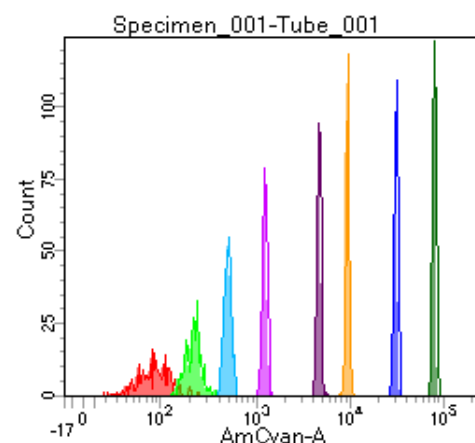

BD FACSDiva 8.0

Tube: Tube_001

| Population | #Events | %Parent | %Total |
|------------|---------|---------|--------|
| All Events | 3,078 | #### | 100.0 |
| P1 | 2,463 | 80.0 | 80.0 |
| P2 | 271 | 11.0 | 8.8 |
| P3 | 270 | 11.0 | 8.8 |
| P4 | 313 | 12.7 | 10.2 |
| P5 | 274 | 11.1 | 8.9 |
| P6 | 305 | 12.4 | 9.9 |
| P7 | 317 | 12.9 | 10.3 |
| P8 | 297 | 12.1 | 9.6 |
| P9 | 325 | 13.2 | 10.6 |