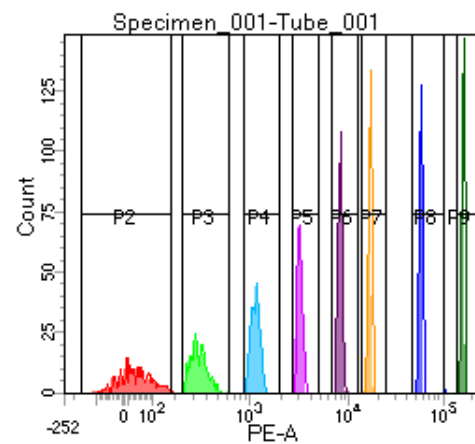

BD FACSDiva 8.0

Tube: Tube_001

| Population | #Events | %Parent | %Total |
|------------|---------|---------|--------|
| All Events | 3,078 | #### | 100.0 |
| P1 | 2,463 | 80.0 | 80.0 |
| P2 | 271 | 11.0 | 8.8 |
| P3 | 270 | 11.0 | 8.8 |
| P4 | 313 | 12.7 | 10.2 |
| P5 | 274 | 11.1 | 8.9 |
| P6 | 305 | 12.4 | 9.9 |
| P7 | 317 | 12.9 | 10.3 |
| P8 | 297 | 12.1 | 9.6 |
| P9 | 325 | 13.2 | 10.6 |