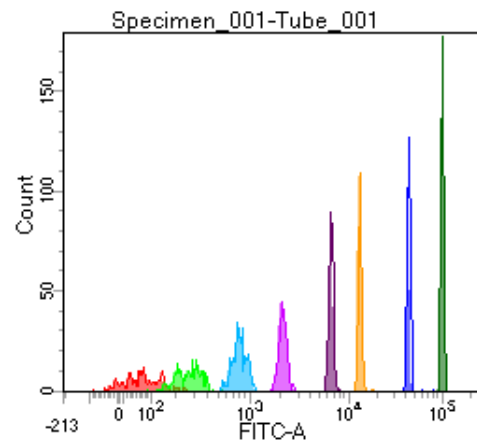

BD FACSDiva 8.0

Tube: Tube_001

| Population | #Events | %Parent | %Total |
|------------|---------|---------|--------|
| All Events | 3,078 | #### | 100.0 |
| P1 | 2,463 | 80.0 | 80.0 |
| P2 | 271 | 11.0 | 8.8 |
| P3 | 270 | 11.0 | 8.8 |
| P4 | 313 | 12.7 | 10.2 |
| P5 | 274 | 11.1 | 8.9 |
| P6 | 305 | 12.4 | 9.9 |
| P7 | 317 | 12.9 | 10.3 |
| P8 | 297 | 12.1 | 9.6 |
| P9 | 325 | 13.2 | 10.6 |