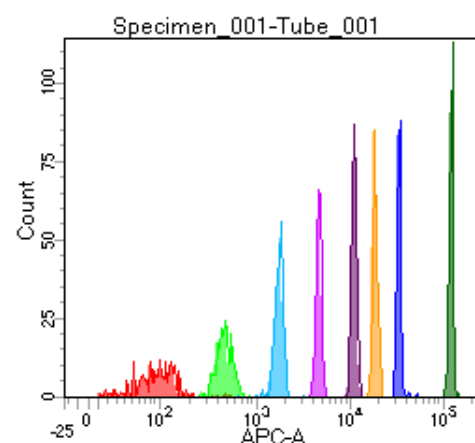

BD FACSDiva 8.0

Tube: Tube_001

| Population | #Events | %Parent | %Total |
|------------|---------|---------|--------|
| All Events | 3,078 | #### | 100.0 |
| P1 | 2,463 | 80.0 | 80.0 |
| P2 | 271 | 11.0 | 8.8 |
| P3 | 270 | 11.0 | 8.8 |
| P4 | 313 | 12.7 | 10.2 |
| P5 | 274 | 11.1 | 8.9 |
| P6 | 305 | 12.4 | 9.9 |
| P7 | 317 | 12.9 | 10.3 |
| P8 | 297 | 12.1 | 9.6 |
| P9 | 325 | 13.2 | 10.6 |