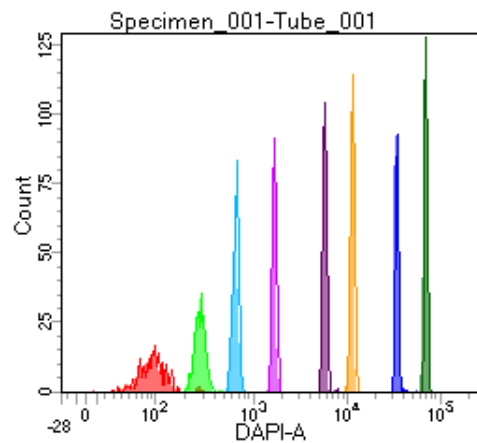

BD FACSDiva 8.0

Tube: Tube_001

| Population | #Events | %Parent | %Total |
|------------|---------|---------|--------|
| All Events | 3,078 | #### | 100.0 |
| P1 | 2,463 | 80.0 | 80.0 |
| P2 | 271 | 11.0 | 8.8 |
| P3 | 270 | 11.0 | 8.8 |
| P4 | 313 | 12.7 | 10.2 |
| P5 | 274 | 11.1 | 8.9 |
| P6 | 305 | 12.4 | 9.9 |
| P7 | 317 | 12.9 | 10.3 |
| P8 | 297 | 12.1 | 9.6 |
| P9 | 325 | 13.2 | 10.6 |