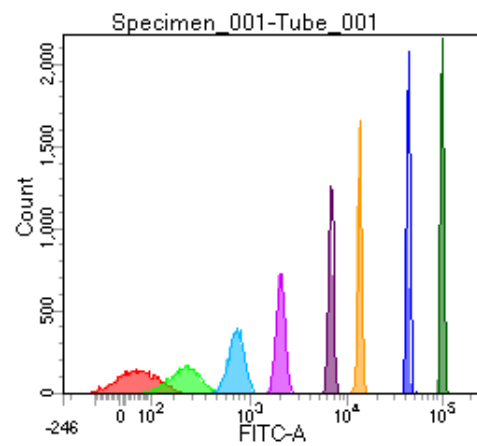

BD FACSDiva 8.0

Tube: Tube_001

Population	#Events	%Parent	%Total
All Events	50,000	####	100.0
P1	41,496	83.0	83.0
P2	5,106	12.3	10.2
P3	4,254	10.3	8.5
P4	4,906	11.8	9.8
P5	5,019	12.1	10.0
P6	5,069	12.2	10.1
P7	5,285	12.7	10.6
P8	5,177	12.5	10.4
P9	5,185	12.5	10.4