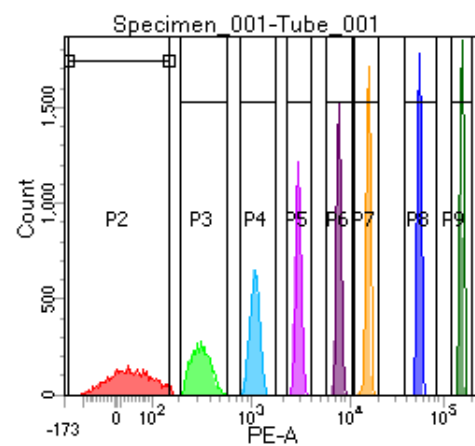

BD FACSDiva 8.0

Tube: Tube_001

Population	#Events	%Parent	%Total
All Events	50,000	####	100.0
P1	41,496	83.0	83.0
P2	5,106	12.3	10.2
P3	4,254	10.3	8.5
P4	4,906	11.8	9.8
P5	5,019	12.1	10.0
P6	5,069	12.2	10.1
P7	5,285	12.7	10.6
P8	5,177	12.5	10.4
P9	5,185	12.5	10.4