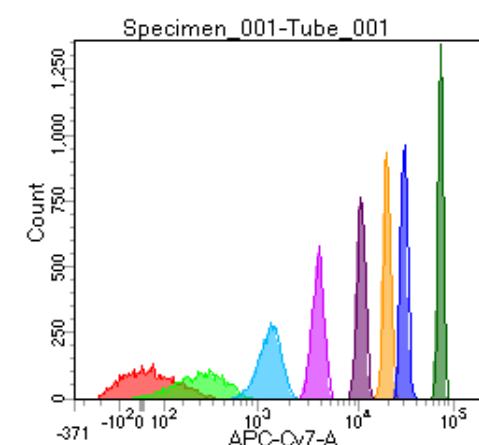

BD FACSDiva 8.0

Tube: Tube_001

Population	#Events	%Parent	%Total
All Events	50,000	####	100.0
P1	41,496	83.0	83.0
P2	5,106	12.3	10.2
P3	4,254	10.3	8.5
P4	4,906	11.8	9.8
P5	5,019	12.1	10.0
P6	5,069	12.2	10.1
P7	5,285	12.7	10.6
P8	5,177	12.5	10.4
P9	5,185	12.5	10.4