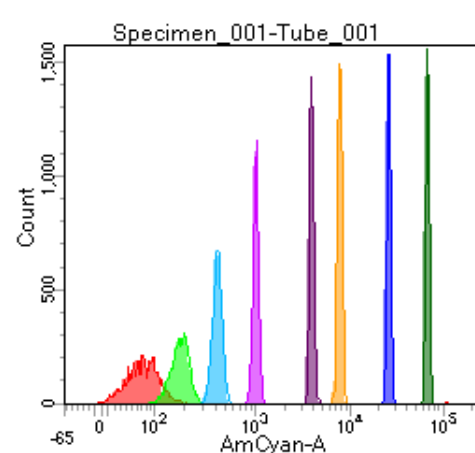

BD FACSDiva 8.0

Tube: Tube_001

Population	#Events	%Parent	%Total
All Events	50,000	####	100.0
P1	41,496	83.0	83.0
P2	5,106	12.3	10.2
P3	4,254	10.3	8.5
P4	4,906	11.8	9.8
P5	5,019	12.1	10.0
P6	5,069	12.2	10.1
P7	5,285	12.7	10.6
P8	5,177	12.5	10.4
P9	5,185	12.5	10.4