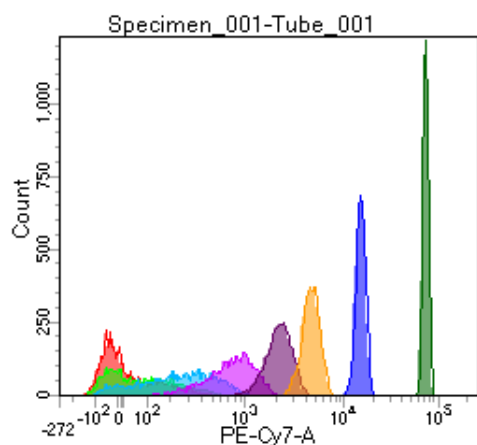

BD FACSDiva 8.0

Tube: Tube_001

Population	#Events	%Parent	%Total
All Events	50,000	####	100.0
P1	41,496	83.0	83.0
P2	5,106	12.3	10.2
P3	4,254	10.3	8.5
P4	4,906	11.8	9.8
P5	5,019	12.1	10.0
P6	5,069	12.2	10.1
P7	5,285	12.7	10.6
P8	5,177	12.5	10.4
P9	5,185	12.5	10.4