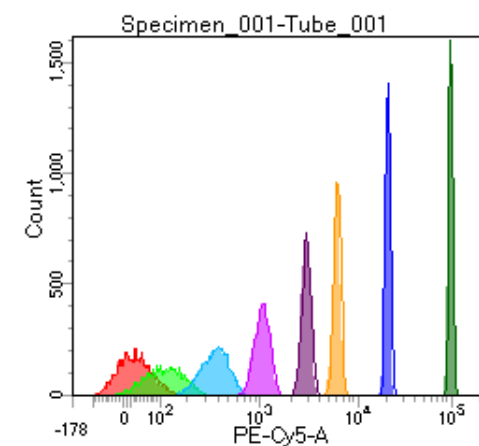

BD FACSDiva 8.0

Tube: Tube_001

Population	#Events	%Parent	%Total
All Events	50,000	####	100.0
P1	41,496	83.0	83.0
P2	5,106	12.3	10.2
P3	4,254	10.3	8.5
P4	4,906	11.8	9.8
P5	5,019	12.1	10.0
P6	5,069	12.2	10.1
P7	5,285	12.7	10.6
P8	5,177	12.5	10.4
P9	5,185	12.5	10.4