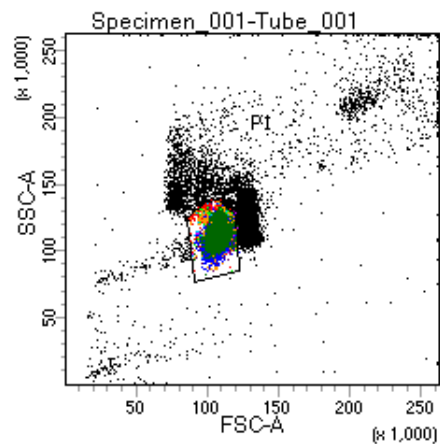

BD FACSDiva 8.0

Tube: Tube_001

Population	#Events	%Parent	%Total
All Events	50,000	####	100.0
P1	41,496	83.0	83.0
P2	5,106	12.3	10.2
P3	4,254	10.3	8.5
P4	4,906	11.8	9.8
P5	5,019	12.1	10.0
P6	5,069	12.2	10.1
P7	5,285	12.7	10.6
P8	5,177	12.5	10.4
P9	5,185	12.5	10.4