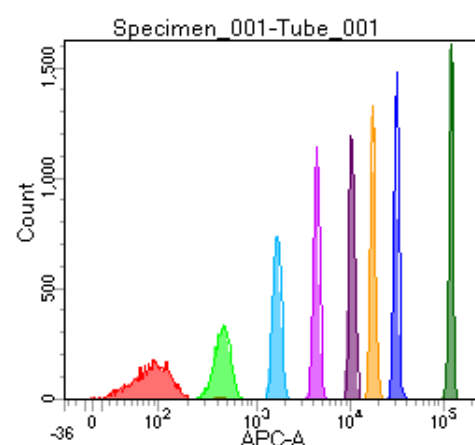

BD FACSDiva 8.0

Tube: Tube_001

Population	#Events	%Parent	%Total
All Events	50,000	####	100.0
P1	41,496	83.0	83.0
P2	5,106	12.3	10.2
P3	4,254	10.3	8.5
P4	4,906	11.8	9.8
P5	5,019	12.1	10.0
P6	5,069	12.2	10.1
P7	5,285	12.7	10.6
P8	5,177	12.5	10.4
P9	5,185	12.5	10.4