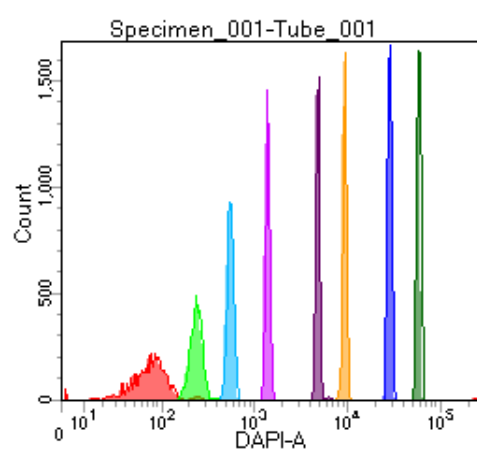

BD FACSDiva 8.0

Tube: Tube_001

Population	#Events	%Parent	%Total
All Events	50,000	####	100.0
P1	41,496	83.0	83.0
P2	5,106	12.3	10.2
P3	4,254	10.3	8.5
P4	4,906	11.8	9.8
P5	5,019	12.1	10.0
P6	5,069	12.2	10.1
P7	5,285	12.7	10.6
P8	5,177	12.5	10.4
P9	5,185	12.5	10.4