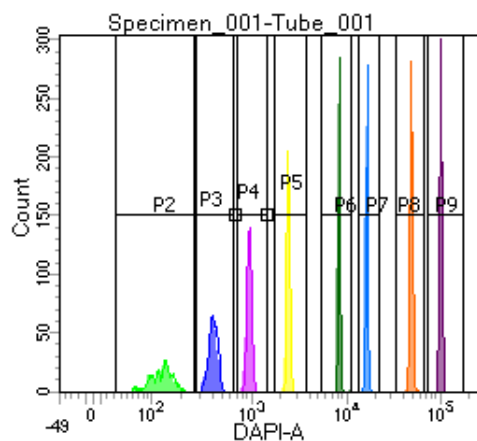

BD FACSDiva 8.0

Tube: Tube_001

| Population | #Events | %Parent | %Total |
|------------|---------|---------|--------|
| All Events | 5,000 | #### | 100.0 |
| P1 | 3,788 | 75.8 | 75.8 |
| P2 | 393 | 10.4 | 7.9 |
| P3 | 450 | 11.9 | 9.0 |
| P4 | 500 | 13.2 | 10.0 |
| P5 | 475 | 12.5 | 9.5 |
| P6 | 478 | 12.6 | 9.6 |
| P7 | 477 | 12.6 | 9.5 |
| P8 | 513 | 13.5 | 10.3 |
| P9 | 480 | 12.7 | 9.6 |