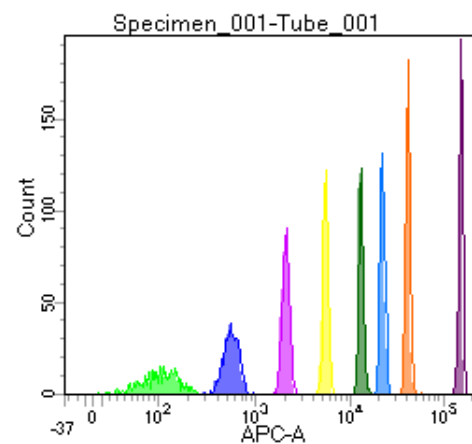

BD FACSDiva 8.0

Tube: Tube_001

| Population | #Events | %Parent | %Total |
|------------|---------|---------|--------|
| All Events | 5,000 | #### | 100.0 |
| P1 | 3,788 | 75.8 | 75.8 |
| P2 | 393 | 10.4 | 7.9 |
| P3 | 450 | 11.9 | 9.0 |
| P4 | 500 | 13.2 | 10.0 |
| P5 | 475 | 12.5 | 9.5 |
| P6 | 478 | 12.6 | 9.6 |
| P7 | 477 | 12.6 | 9.5 |
| P8 | 513 | 13.5 | 10.3 |
| P9 | 480 | 12.7 | 9.6 |