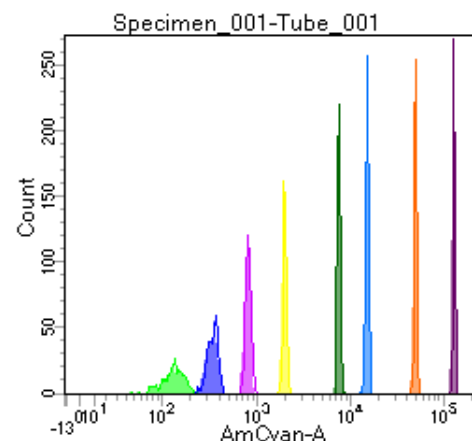

BD FACSDiva 8.0

Tube: Tube_001

| Population | #Events | %Parent | %Total |
|------------|---------|---------|--------|
| All Events | 5,000 | #### | 100.0 |
| P1 | 3,788 | 75.8 | 75.8 |
| P2 | 393 | 10.4 | 7.9 |
| P3 | 450 | 11.9 | 9.0 |
| P4 | 500 | 13.2 | 10.0 |
| P5 | 475 | 12.5 | 9.5 |
| P6 | 478 | 12.6 | 9.6 |
| P7 | 477 | 12.6 | 9.5 |
| P8 | 513 | 13.5 | 10.3 |
| P9 | 480 | 12.7 | 9.6 |