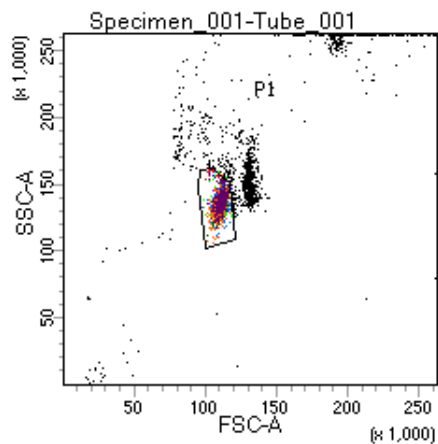

BD FACSDiva 8.0

Tube: Tube_001

| Population | #Events | %Parent | %Total |
|------------|---------|---------|--------|
| All Events | 5,000 | #### | 100.0 |
| P1 | 3,788 | 75.8 | 75.8 |
| P2 | 393 | 10.4 | 7.9 |
| P3 | 450 | 11.9 | 9.0 |
| P4 | 500 | 13.2 | 10.0 |
| P5 | 475 | 12.5 | 9.5 |
| P6 | 478 | 12.6 | 9.6 |
| P7 | 477 | 12.6 | 9.5 |
| P8 | 513 | 13.5 | 10.3 |
| P9 | 480 | 12.7 | 9.6 |