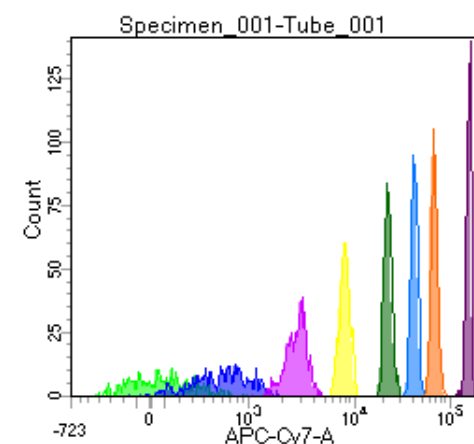

BD FACSDiva 8.0

Tube: Tube_001

| Population | #Events | %Parent | %Total |
|------------|---------|---------|--------|
| All Events | 5,000 | #### | 100.0 |
| P1 | 3,788 | 75.8 | 75.8 |
| P2 | 393 | 10.4 | 7.9 |
| P3 | 450 | 11.9 | 9.0 |
| P4 | 500 | 13.2 | 10.0 |
| P5 | 475 | 12.5 | 9.5 |
| P6 | 478 | 12.6 | 9.6 |
| P7 | 477 | 12.6 | 9.5 |
| P8 | 513 | 13.5 | 10.3 |
| P9 | 480 | 12.7 | 9.6 |