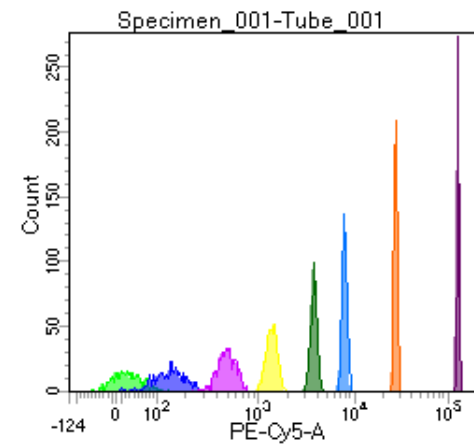

BD FACSDiva 8.0

Tube: Tube_001

| Population | #Events | %Parent | %Total |
|------------|---------|---------|--------|
| All Events | 5,000 | #### | 100.0 |
| P1 | 3,788 | 75.8 | 75.8 |
| P2 | 393 | 10.4 | 7.9 |
| P3 | 450 | 11.9 | 9.0 |
| P4 | 500 | 13.2 | 10.0 |
| P5 | 475 | 12.5 | 9.5 |
| P6 | 478 | 12.6 | 9.6 |
| P7 | 477 | 12.6 | 9.5 |
| P8 | 513 | 13.5 | 10.3 |
| P9 | 480 | 12.7 | 9.6 |