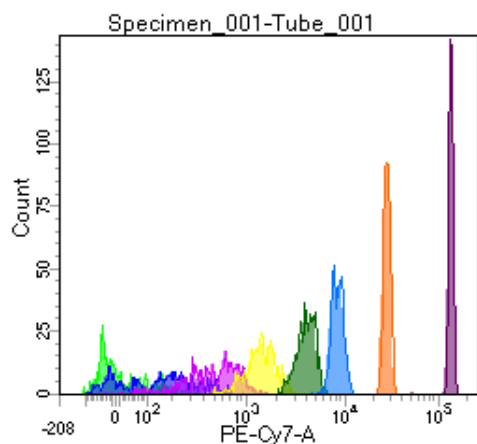

BD FACSDiva 8.0

Tube: Tube_001

| Population | #Events | %Parent | %Total |
|------------|---------|---------|--------|
| All Events | 5,000 | #### | 100.0 |
| P1 | 3,788 | 75.8 | 75.8 |
| P2 | 393 | 10.4 | 7.9 |
| P3 | 450 | 11.9 | 9.0 |
| P4 | 500 | 13.2 | 10.0 |
| P5 | 475 | 12.5 | 9.5 |
| P6 | 478 | 12.6 | 9.6 |
| P7 | 477 | 12.6 | 9.5 |
| P8 | 513 | 13.5 | 10.3 |
| P9 | 480 | 12.7 | 9.6 |