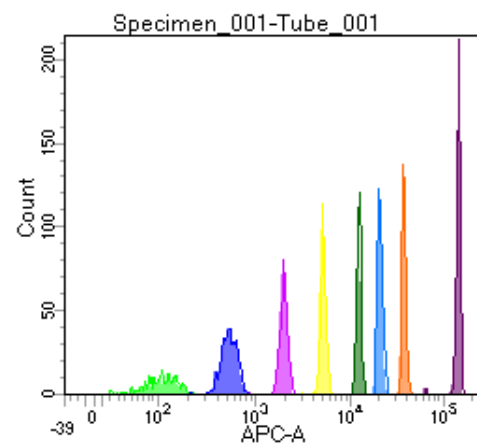

BD FACSDiva 8.0

Tube: Tube_001

Population	#Events	%Parent	%Total
All Events	5,000	####	100.0
P1	3,486	69.7	69.7
P2	313	9.0	6.3
P3	493	14.1	9.9
P4	444	12.7	8.9
P5	444	12.7	8.9
P6	422	12.1	8.4
P7	450	12.9	9.0
P8	402	11.5	8.0
P9	487	14.0	9.7