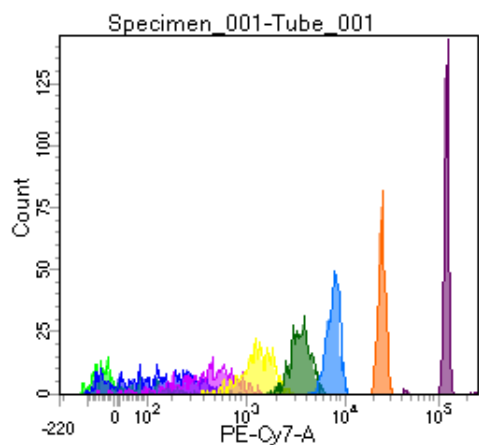

BD FACSDiva 8.0

Tube: Tube_001

Population	#Events	%Parent	%Total
All Events	5,000	####	100.0
P1	3,486	69.7	69.7
P2	313	9.0	6.3
P3	493	14.1	9.9
P4	444	12.7	8.9
P5	444	12.7	8.9
P6	422	12.1	8.4
P7	450	12.9	9.0
P8	402	11.5	8.0
P9	487	14.0	9.7