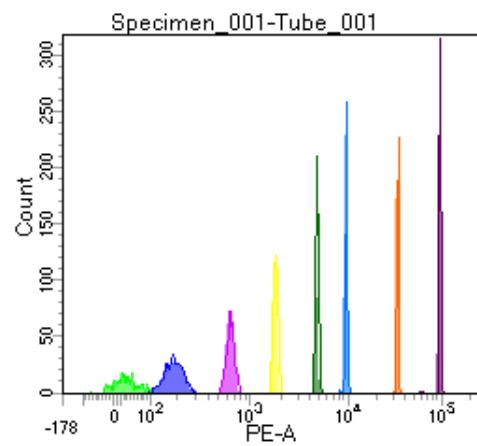

BD FACSDiva 8.0

Tube: Tube_001

Population	#Events	%Parent	%Total
All Events	5,000	####	100.0
P1	3,486	69.7	69.7
P2	313	9.0	6.3
P3	493	14.1	9.9
P4	444	12.7	8.9
P5	444	12.7	8.9
P6	422	12.1	8.4
P7	450	12.9	9.0
P8	402	11.5	8.0
P9	487	14.0	9.7