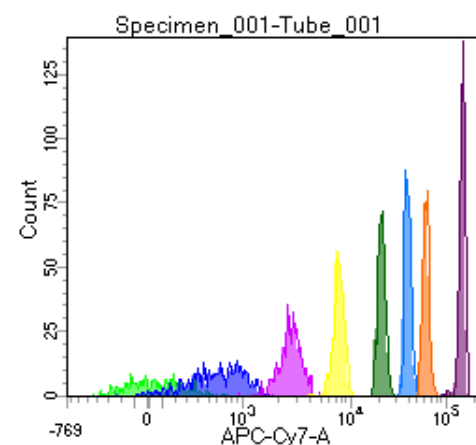

BD FACSDiva 8.0

Tube: Tube_001

Population	#Events	%Parent	%Total
All Events	5,000	####	100.0
P1	3,486	69.7	69.7
P2	313	9.0	6.3
P3	493	14.1	9.9
P4	444	12.7	8.9
P5	444	12.7	8.9
P6	422	12.1	8.4
P7	450	12.9	9.0
P8	402	11.5	8.0
P9	487	14.0	9.7