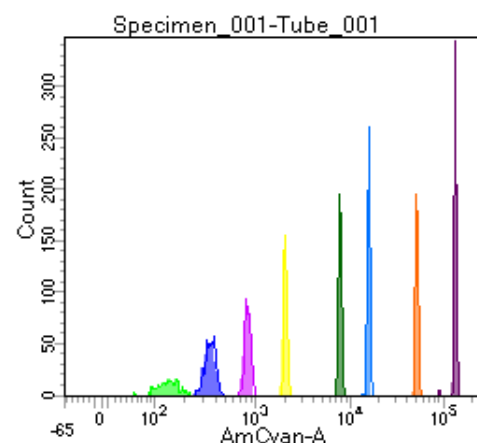

BD FACSDiva 8.0

Tube: Tube_001

Population	#Events	%Parent	%Total
All Events	5,000	####	100.0
P1	3,486	69.7	69.7
P2	313	9.0	6.3
P3	493	14.1	9.9
P4	444	12.7	8.9
P5	444	12.7	8.9
P6	422	12.1	8.4
P7	450	12.9	9.0
P8	402	11.5	8.0
P9	487	14.0	9.7