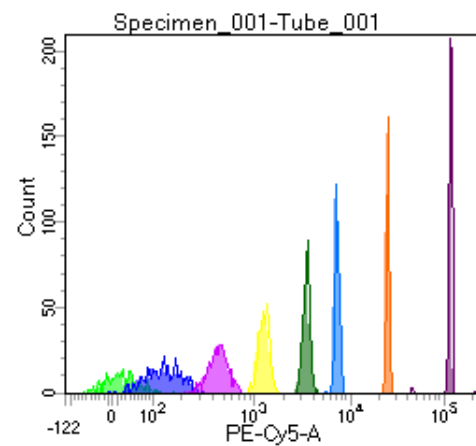

BD FACSDiva 8.0

Tube: Tube_001

Population	#Events	%Parent	%Total
All Events	5,000	####	100.0
P1	3,486	69.7	69.7
P2	313	9.0	6.3
P3	493	14.1	9.9
P4	444	12.7	8.9
P5	444	12.7	8.9
P6	422	12.1	8.4
P7	450	12.9	9.0
P8	402	11.5	8.0
P9	487	14.0	9.7