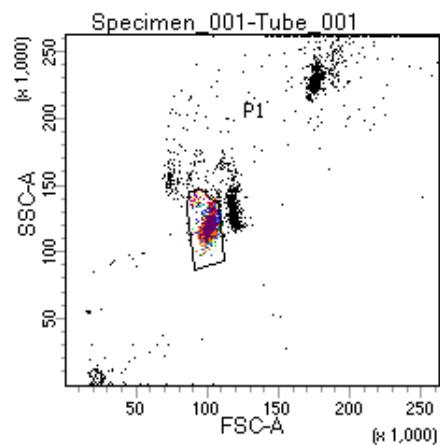

BD FACSDiva 8.0

Tube: Tube_001

Population	#Events	%Parent	%Total
All Events	5,000	####	100.0
P1	3,486	69.7	69.7
P2	313	9.0	6.3
P3	493	14.1	9.9
P4	444	12.7	8.9
P5	444	12.7	8.9
P6	422	12.1	8.4
P7	450	12.9	9.0
P8	402	11.5	8.0
P9	487	14.0	9.7