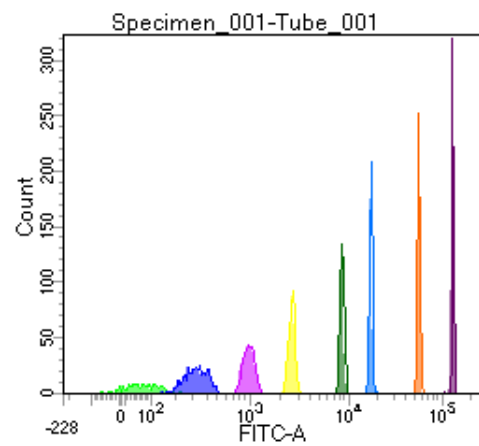

BD FACSDiva 8.0

Tube: Tube_001

Population	#Events	%Parent	%Total
All Events	5,000	####	100.0
P1	3,486	69.7	69.7
P2	313	9.0	6.3
P3	493	14.1	9.9
P4	444	12.7	8.9
P5	444	12.7	8.9
P6	422	12.1	8.4
P7	450	12.9	9.0
P8	402	11.5	8.0
P9	487	14.0	9.7