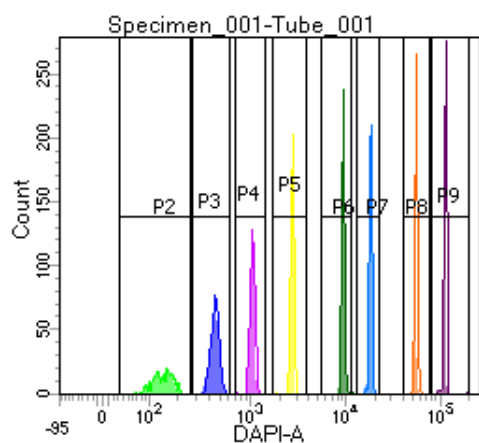

BD FACSDiva 8.0

Tube: Tube_001

Population	#Events	%Parent	%Total
All Events	5,000	####	100.0
P1	3,486	69.7	69.7
P2	313	9.0	6.3
P3	493	14.1	9.9
P4	444	12.7	8.9
P5	444	12.7	8.9
P6	422	12.1	8.4
P7	450	12.9	9.0
P8	402	11.5	8.0
P9	487	14.0	9.7