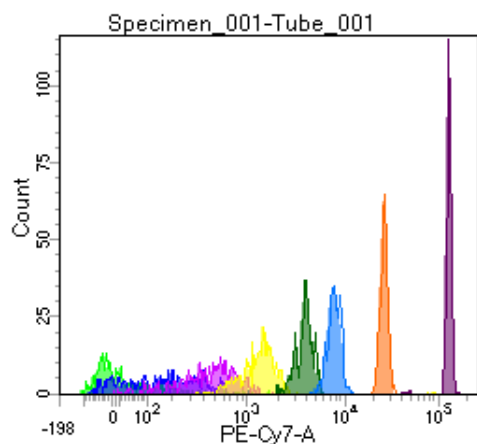

BD FACSDiva 8.0

Tube: Tube_001			
Population	#Events	%Parent	%Total
All Events	5,000	####	100.0
P1	2,935	58.7	58.7
P2	307	10.5	6.1
P3	362	12.3	7.2
P4	391	13.3	7.8
P5	389	13.3	7.8
P6	348	11.9	7.0
P7	356	12.1	7.1
P8	350	11.9	7.0
P9	402	13.7	8.0