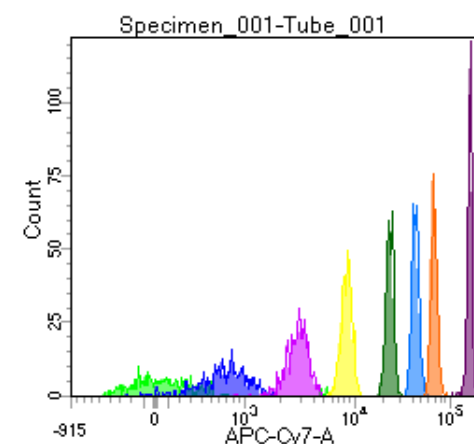

BD FACSDiva 8.0

Tube: Tube_001			
Population	#Events	%Parent	%Total
All Events	5,000	####	100.0
P1	2,935	58.7	58.7
P2	307	10.5	6.1
P3	362	12.3	7.2
P4	391	13.3	7.8
P5	389	13.3	7.8
P6	348	11.9	7.0
P7	356	12.1	7.1
P8	350	11.9	7.0
P9	402	13.7	8.0