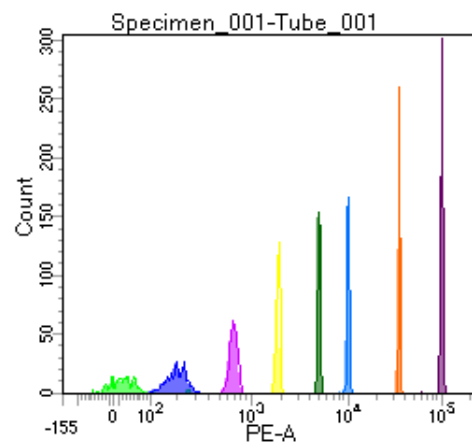

BD FACSDiva 8.0

Tube: Tube_001			
Population	#Events	%Parent	%Total
All Events	5,000	####	100.0
P1	2,935	58.7	58.7
P2	307	10.5	6.1
P3	362	12.3	7.2
P4	391	13.3	7.8
P5	389	13.3	7.8
P6	348	11.9	7.0
P7	356	12.1	7.1
P8	350	11.9	7.0
P9	402	13.7	8.0