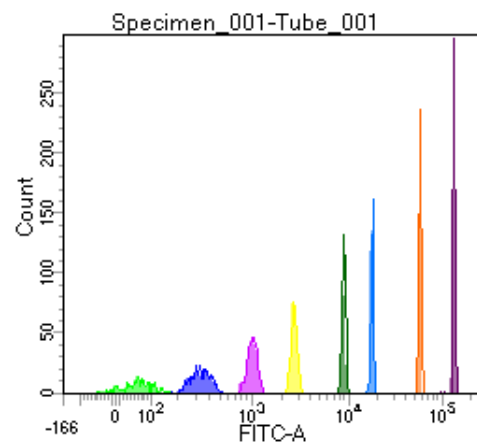

BD FACSDiva 8.0

Tube: Tube_001			
Population	#Events	%Parent	%Total
All Events	5,000	####	100.0
P1	2,935	58.7	58.7
P2	307	10.5	6.1
P3	362	12.3	7.2
P4	391	13.3	7.8
P5	389	13.3	7.8
P6	348	11.9	7.0
P7	356	12.1	7.1
P8	350	11.9	7.0
P9	402	13.7	8.0