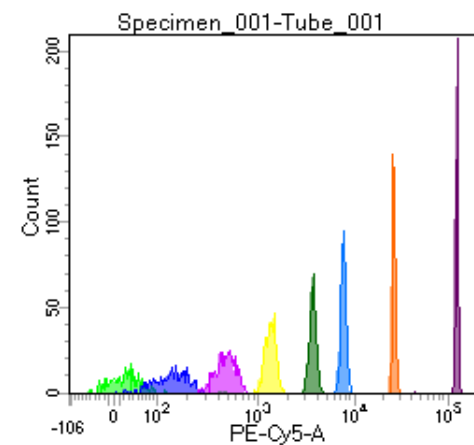

BD FACSDiva 8.0

Tube: Tube_001			
Population	#Events	%Parent	%Total
All Events	5,000	####	100.0
P1	2,935	58.7	58.7
P2	307	10.5	6.1
P3	362	12.3	7.2
P4	391	13.3	7.8
P5	389	13.3	7.8
P6	348	11.9	7.0
P7	356	12.1	7.1
P8	350	11.9	7.0
P9	402	13.7	8.0