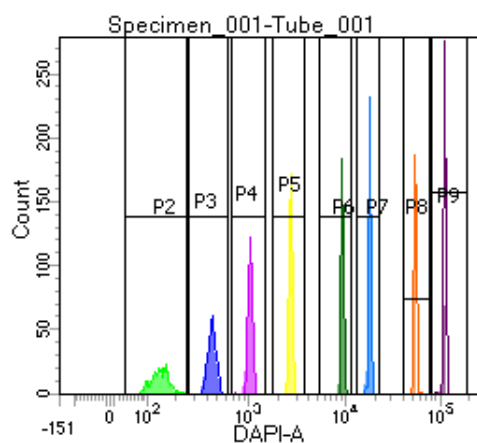

BD FACSDiva 8.0

Tube: Tube_001			
Population	#Events	%Parent	%Total
All Events	5,000	####	100.0
P1	2,935	58.7	58.7
P2	307	10.5	6.1
P3	362	12.3	7.2
P4	391	13.3	7.8
P5	389	13.3	7.8
P6	348	11.9	7.0
P7	356	12.1	7.1
P8	350	11.9	7.0
P9	402	13.7	8.0