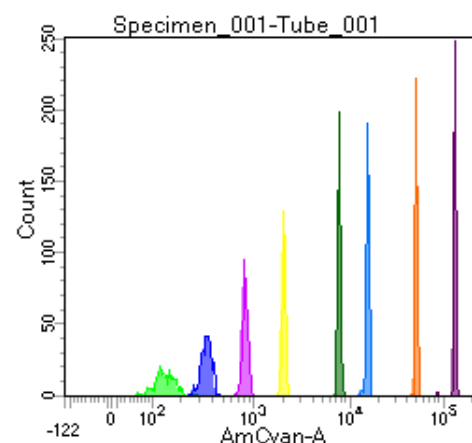

BD FACSDiva 8.0

Tube: Tube_001			
Population	#Events	%Parent	%Total
All Events	5,000	####	100.0
P1	2,935	58.7	58.7
P2	307	10.5	6.1
P3	362	12.3	7.2
P4	391	13.3	7.8
P5	389	13.3	7.8
P6	348	11.9	7.0
P7	356	12.1	7.1
P8	350	11.9	7.0
P9	402	13.7	8.0