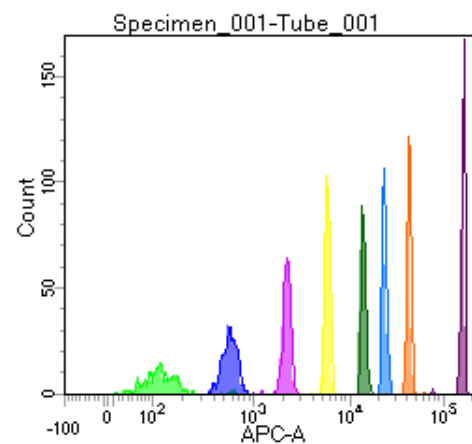

BD FACSDiva 8.0

Tube: Tube_001			
Population	#Events	%Parent	%Total
All Events	5,000	####	100.0
P1	2,935	58.7	58.7
P2	307	10.5	6.1
P3	362	12.3	7.2
P4	391	13.3	7.8
P5	389	13.3	7.8
P6	348	11.9	7.0
P7	356	12.1	7.1
P8	350	11.9	7.0
P9	402	13.7	8.0