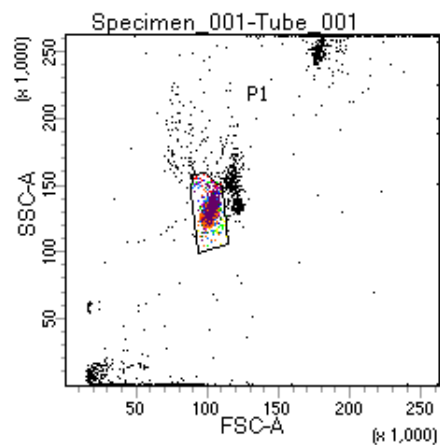

BD FACSDiva 8.0

Tube: Tube_001			
Population	#Events	%Parent	%Total
All Events	5,000	####	100.0
P1	2,935	58.7	58.7
P2	307	10.5	6.1
P3	362	12.3	7.2
P4	391	13.3	7.8
P5	389	13.3	7.8
P6	348	11.9	7.0
P7	356	12.1	7.1
P8	350	11.9	7.0
P9	402	13.7	8.0