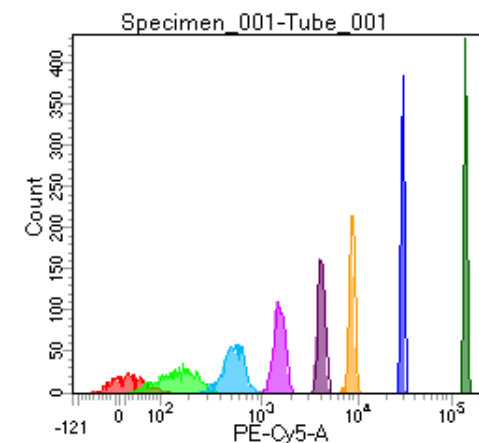

BD FACSDiva 8.0

Tube: Tube\_001

| Population | #Events | %Parent | %Total |
|------------|---------|---------|--------|
| All Events | 10,000  | ####    | 100.0  |
| P1         | 7,291   | 72.9    | 72.9   |
| P2         | 622     | 8.5     | 6.2    |
| P3         | 962     | 13.2    | 9.6    |
| P4         | 976     | 13.4    | 9.8    |
| P5         | 980     | 13.4    | 9.8    |
| P6         | 893     | 12.2    | 8.9    |
| P7         | 904     | 12.4    | 9.0    |
| P8         | 901     | 12.4    | 9.0    |
| P9         | 911     | 12.5    | 9.1    |