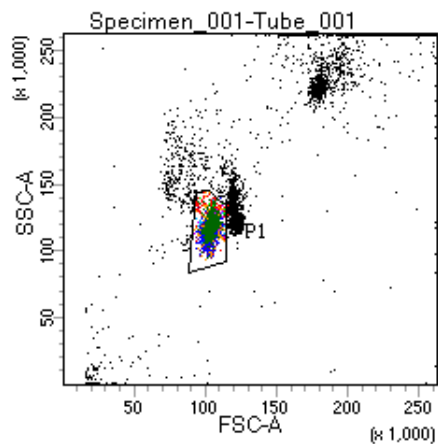

BD FACSDiva 8.0

Tube: Tube\_001

| Population | #Events | %Parent | %Total |
|------------|---------|---------|--------|
| All Events | 10,000  | ####    | 100.0  |
| P1         | 7,291   | 72.9    | 72.9   |
| P2         | 622     | 8.5     | 6.2    |
| P3         | 962     | 13.2    | 9.6    |
| P4         | 976     | 13.4    | 9.8    |
| P5         | 980     | 13.4    | 9.8    |
| P6         | 893     | 12.2    | 8.9    |
| P7         | 904     | 12.4    | 9.0    |
| P8         | 901     | 12.4    | 9.0    |
| P9         | 911     | 12.5    | 9.1    |