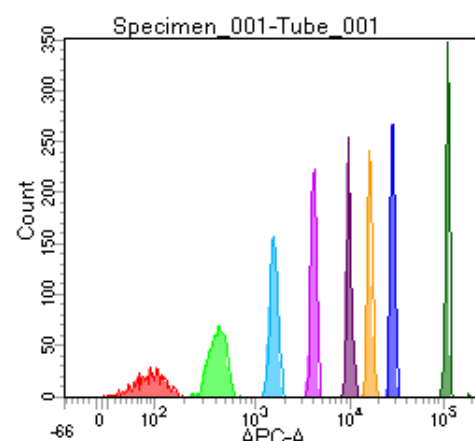

BD FACSDiva 8.0

Tube: Tube\_001

| Population | #Events | %Parent | %Total |
|------------|---------|---------|--------|
| All Events | 10,000  | ####    | 100.0  |
| P1         | 7,291   | 72.9    | 72.9   |
| P2         | 622     | 8.5     | 6.2    |
| P3         | 962     | 13.2    | 9.6    |
| P4         | 976     | 13.4    | 9.8    |
| P5         | 980     | 13.4    | 9.8    |
| P6         | 893     | 12.2    | 8.9    |
| P7         | 904     | 12.4    | 9.0    |
| P8         | 901     | 12.4    | 9.0    |
| P9         | 911     | 12.5    | 9.1    |