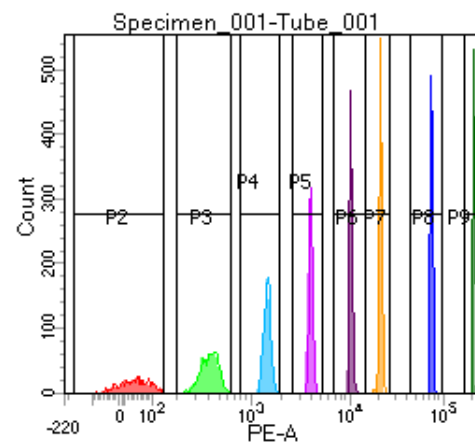

BD FACSDiva 8.0

Tube: Tube\_001

| Population | #Events | %Parent | %Total |
|------------|---------|---------|--------|
| All Events | 10,000  | ####    | 100.0  |
| P1         | 7,291   | 72.9    | 72.9   |
| P2         | 622     | 8.5     | 6.2    |
| P3         | 962     | 13.2    | 9.6    |
| P4         | 976     | 13.4    | 9.8    |
| P5         | 980     | 13.4    | 9.8    |
| P6         | 893     | 12.2    | 8.9    |
| P7         | 904     | 12.4    | 9.0    |
| P8         | 901     | 12.4    | 9.0    |
| P9         | 911     | 12.5    | 9.1    |