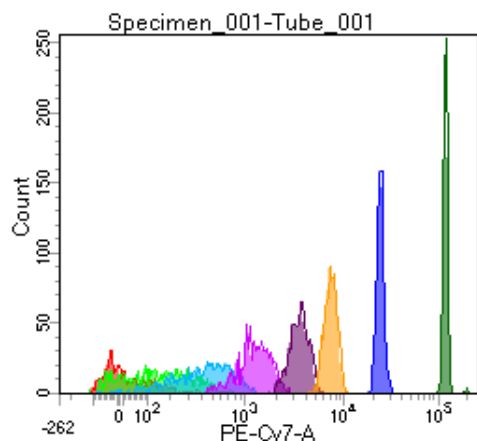

BD FACSDiva 8.0

Tube: Tube\_001

| Population | #Events | %Parent | %Total |
|------------|---------|---------|--------|
| All Events | 10,000  | ####    | 100.0  |
| P1         | 7,291   | 72.9    | 72.9   |
| P2         | 622     | 8.5     | 6.2    |
| P3         | 962     | 13.2    | 9.6    |
| P4         | 976     | 13.4    | 9.8    |
| P5         | 980     | 13.4    | 9.8    |
| P6         | 893     | 12.2    | 8.9    |
| P7         | 904     | 12.4    | 9.0    |
| P8         | 901     | 12.4    | 9.0    |
| P9         | 911     | 12.5    | 9.1    |