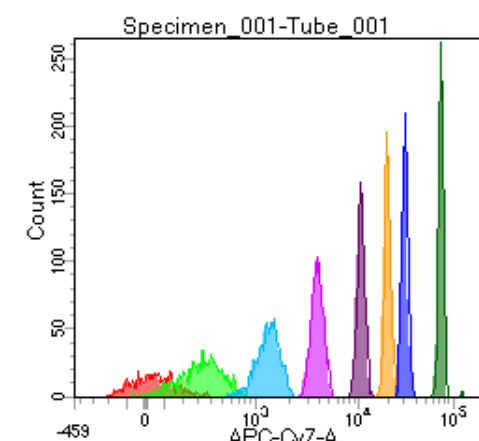

BD FACSDiva 8.0

Tube: Tube\_001

| Population | #Events | %Parent | %Total |
|------------|---------|---------|--------|
| All Events | 10,000  | ####    | 100.0  |
| P1         | 7,291   | 72.9    | 72.9   |
| P2         | 622     | 8.5     | 6.2    |
| P3         | 962     | 13.2    | 9.6    |
| P4         | 976     | 13.4    | 9.8    |
| P5         | 980     | 13.4    | 9.8    |
| P6         | 893     | 12.2    | 8.9    |
| P7         | 904     | 12.4    | 9.0    |
| P8         | 901     | 12.4    | 9.0    |
| P9         | 911     | 12.5    | 9.1    |