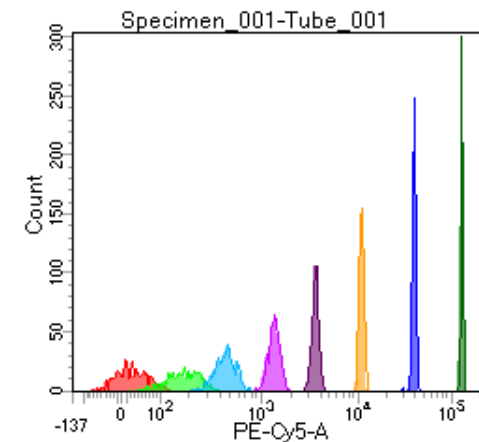

BD FACSDiva 8.0

Tube: Tube\_001

Population	#Events	%Parent	%Total
All Events	5,000	####	100.0
P1	4,427	88.5	88.5
P2	567	12.8	11.3
P3	523	11.8	10.5
P4	585	13.2	11.7
P5	569	12.9	11.4
P6	565	12.8	11.3
P7	544	12.3	10.9
P8	547	12.4	10.9
P9	522	11.8	10.4