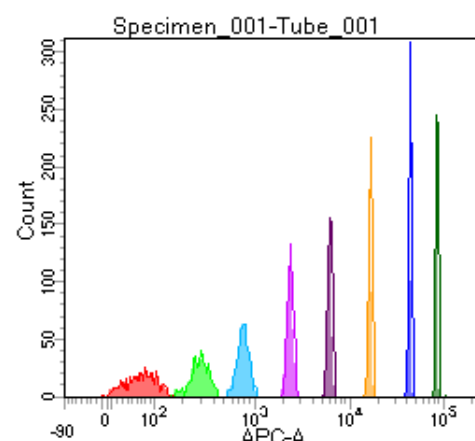

BD FACSDiva 8.0

Tube: Tube\_001

Population	#Events	%Parent	%Total
All Events	5,000	####	100.0
P1	4,427	88.5	88.5
P2	567	12.8	11.3
P3	523	11.8	10.5
P4	585	13.2	11.7
P5	569	12.9	11.4
P6	565	12.8	11.3
P7	544	12.3	10.9
P8	547	12.4	10.9
P9	522	11.8	10.4