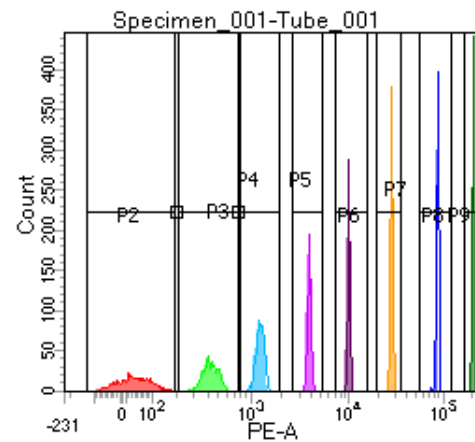

BD FACSDiva 8.0

Tube: Tube\_001

Population	#Events	%Parent	%Total
All Events	5,000	####	100.0
P1	4,427	88.5	88.5
P2	567	12.8	11.3
P3	523	11.8	10.5
P4	585	13.2	11.7
P5	569	12.9	11.4
P6	565	12.8	11.3
P7	544	12.3	10.9
P8	547	12.4	10.9
P9	522	11.8	10.4