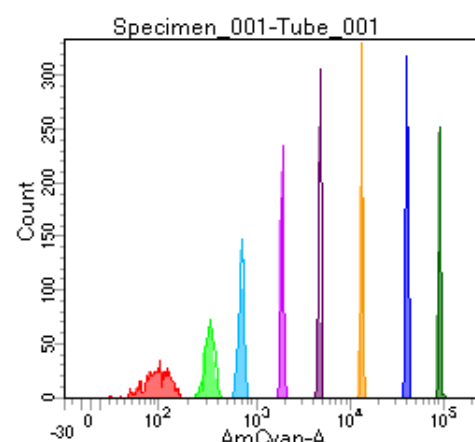

BD FACSDiva 8.0

Tube: Tube\_001

Population	#Events	%Parent	%Total
All Events	5,000	####	100.0
P1	4,427	88.5	88.5
P2	567	12.8	11.3
P3	523	11.8	10.5
P4	585	13.2	11.7
P5	569	12.9	11.4
P6	565	12.8	11.3
P7	544	12.3	10.9
P8	547	12.4	10.9
P9	522	11.8	10.4