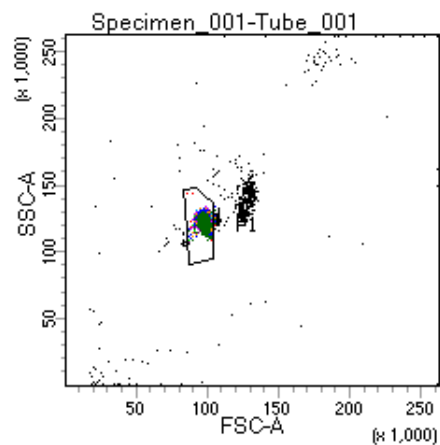

BD FACSDiva 8.0

Tube: Tube\_001

Population	#Events	%Parent	%Total
All Events	5,000	####	100.0
P1	4,427	88.5	88.5
P2	567	12.8	11.3
P3	523	11.8	10.5
P4	585	13.2	11.7
P5	569	12.9	11.4
P6	565	12.8	11.3
P7	544	12.3	10.9
P8	547	12.4	10.9
P9	522	11.8	10.4