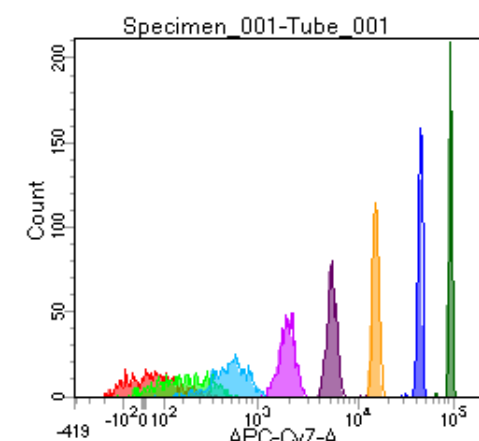

BD FACSDiva 8.0

Tube: Tube\_001

Population	#Events	%Parent	%Total
All Events	5,000	####	100.0
P1	4,427	88.5	88.5
P2	567	12.8	11.3
P3	523	11.8	10.5
P4	585	13.2	11.7
P5	569	12.9	11.4
P6	565	12.8	11.3
P7	544	12.3	10.9
P8	547	12.4	10.9
P9	522	11.8	10.4