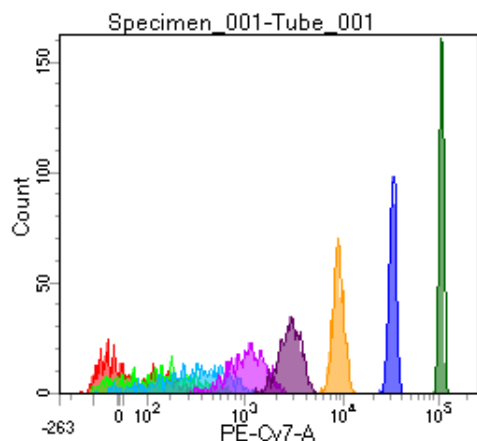

BD FACSDiva 8.0

Tube: Tube\_001

Population	#Events	%Parent	%Total
All Events	5,000	####	100.0
P1	4,427	88.5	88.5
P2	567	12.8	11.3
P3	523	11.8	10.5
P4	585	13.2	11.7
P5	569	12.9	11.4
P6	565	12.8	11.3
P7	544	12.3	10.9
P8	547	12.4	10.9
P9	522	11.8	10.4