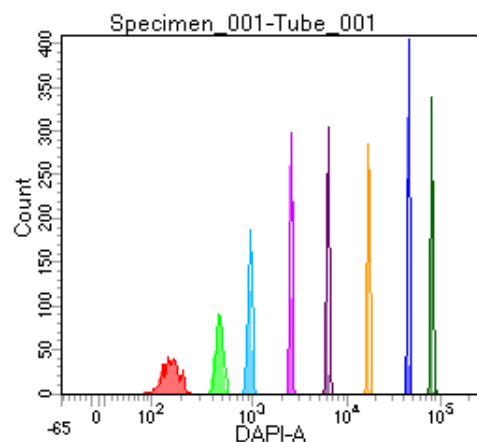

BD FACSDiva 8.0

Tube: Tube\_001

Population	#Events	%Parent	%Total
All Events	5,000	####	100.0
P1	4,427	88.5	88.5
P2	567	12.8	11.3
P3	523	11.8	10.5
P4	585	13.2	11.7
P5	569	12.9	11.4
P6	565	12.8	11.3
P7	544	12.3	10.9
P8	547	12.4	10.9
P9	522	11.8	10.4