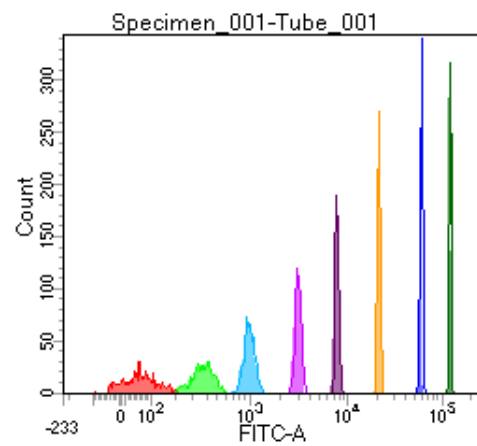

BD FACSDiva 8.0

Tube: Tube\_001

Population	#Events	%Parent	%Total
All Events	5,000	####	100.0
P1	4,427	88.5	88.5
P2	567	12.8	11.3
P3	523	11.8	10.5
P4	585	13.2	11.7
P5	569	12.9	11.4
P6	565	12.8	11.3
P7	544	12.3	10.9
P8	547	12.4	10.9
P9	522	11.8	10.4