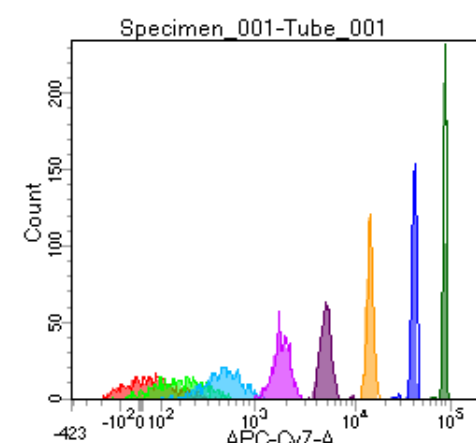

BD FACSDiva 8.0

Tube: Tube_001

Population	#Events	%Parent	%Total
All Events	5,000	####	100.0
P1	4,443	88.9	88.9
P2	576	13.0	11.5
P3	552	12.4	11.0
P4	588	13.2	11.8
P5	561	12.6	11.2
P6	532	12.0	10.6
P7	555	12.5	11.1
P8	536	12.1	10.7
P9	533	12.0	10.7