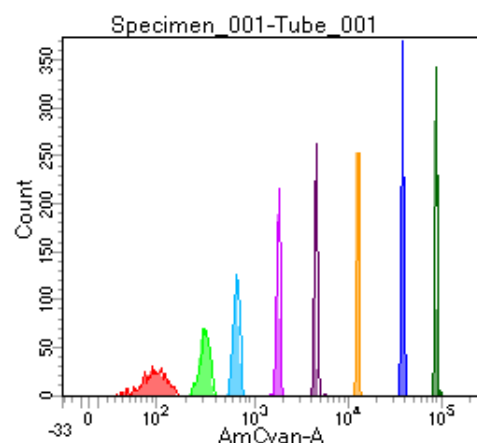

BD FACSDiva 8.0

Tube: Tube_001

Population	#Events	%Parent	%Total
All Events	5,000	####	100.0
P1	4,443	88.9	88.9
P2	576	13.0	11.5
P3	552	12.4	11.0
P4	588	13.2	11.8
P5	561	12.6	11.2
P6	532	12.0	10.6
P7	555	12.5	11.1
P8	536	12.1	10.7
P9	533	12.0	10.7