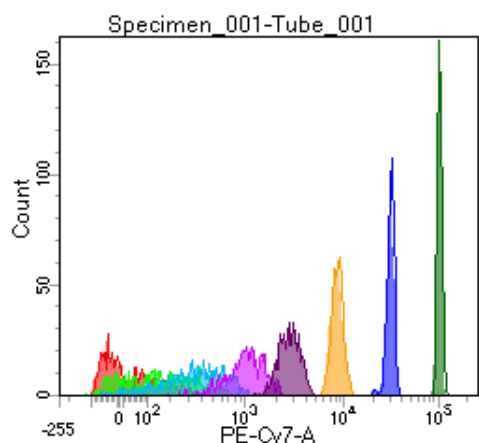

BD FACSDiva 8.0

Tube: Tube_001

Population	#Events	%Parent	%Total
All Events	5,000	####	100.0
P1	4,443	88.9	88.9
P2	576	13.0	11.5
P3	552	12.4	11.0
P4	588	13.2	11.8
P5	561	12.6	11.2
P6	532	12.0	10.6
P7	555	12.5	11.1
P8	536	12.1	10.7
P9	533	12.0	10.7