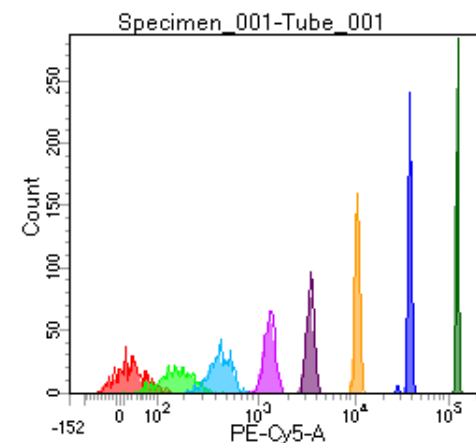

BD FACSDiva 8.0

Tube: Tube_001

Population	#Events	%Parent	%Total
All Events	5,000	####	100.0
P1	4,443	88.9	88.9
P2	576	13.0	11.5
P3	552	12.4	11.0
P4	588	13.2	11.8
P5	561	12.6	11.2
P6	532	12.0	10.6
P7	555	12.5	11.1
P8	536	12.1	10.7
P9	533	12.0	10.7