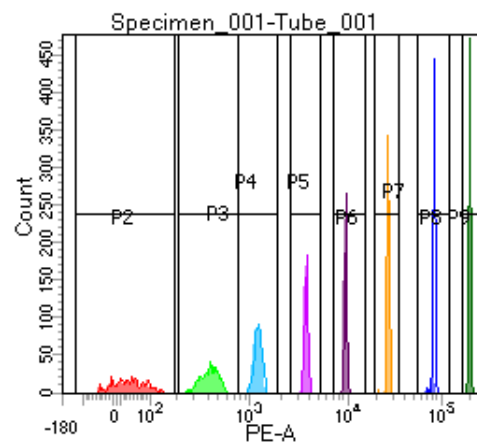

BD FACSDiva 8.0

Tube: Tube_001

Population	#Events	%Parent	%Total
All Events	5,000	####	100.0
P1	4,443	88.9	88.9
P2	576	13.0	11.5
P3	552	12.4	11.0
P4	588	13.2	11.8
P5	561	12.6	11.2
P6	532	12.0	10.6
P7	555	12.5	11.1
P8	536	12.1	10.7
P9	533	12.0	10.7