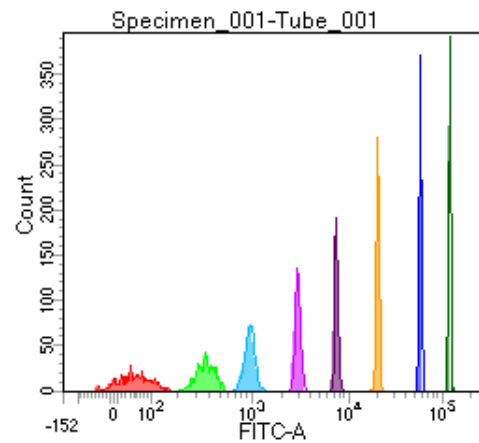

BD FACSDiva 8.0

Tube: Tube_001

Population	#Events	%Parent	%Total
All Events	5,000	####	100.0
P1	4,443	88.9	88.9
P2	576	13.0	11.5
P3	552	12.4	11.0
P4	588	13.2	11.8
P5	561	12.6	11.2
P6	532	12.0	10.6
P7	555	12.5	11.1
P8	536	12.1	10.7
P9	533	12.0	10.7