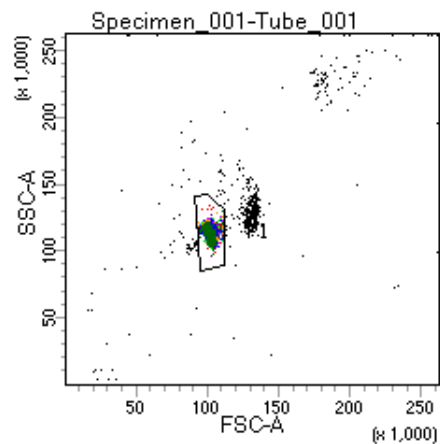

BD FACSDiva 8.0

Tube: Tube_001

Population	#Events	%Parent	%Total
All Events	5,000	####	100.0
P1	4,443	88.9	88.9
P2	576	13.0	11.5
P3	552	12.4	11.0
P4	588	13.2	11.8
P5	561	12.6	11.2
P6	532	12.0	10.6
P7	555	12.5	11.1
P8	536	12.1	10.7
P9	533	12.0	10.7