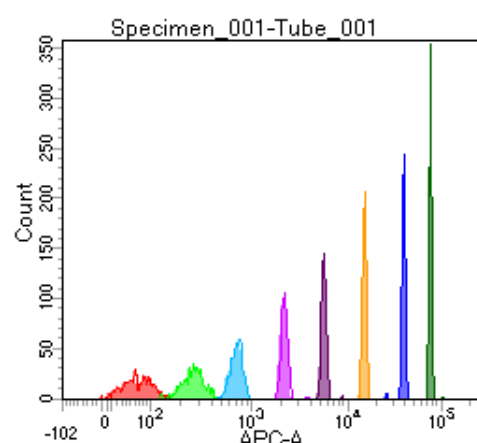

BD FACSDiva 8.0

Tube: Tube_001

Population	#Events	%Parent	%Total
All Events	5,000	####	100.0
P1	4,443	88.9	88.9
P2	576	13.0	11.5
P3	552	12.4	11.0
P4	588	13.2	11.8
P5	561	12.6	11.2
P6	532	12.0	10.6
P7	555	12.5	11.1
P8	536	12.1	10.7
P9	533	12.0	10.7