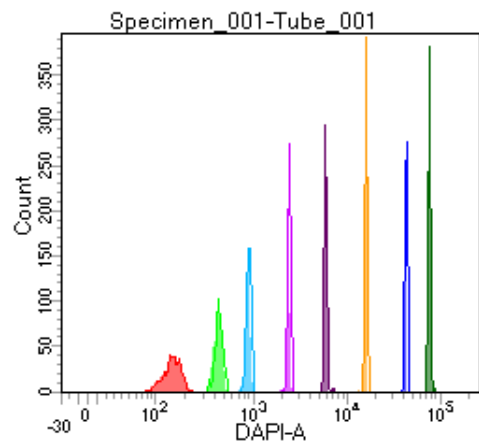

BD FACSDiva 8.0

Tube: Tube_001

Population	#Events	%Parent	%Total
All Events	5,000	####	100.0
P1	4,443	88.9	88.9
P2	576	13.0	11.5
P3	552	12.4	11.0
P4	588	13.2	11.8
P5	561	12.6	11.2
P6	532	12.0	10.6
P7	555	12.5	11.1
P8	536	12.1	10.7
P9	533	12.0	10.7