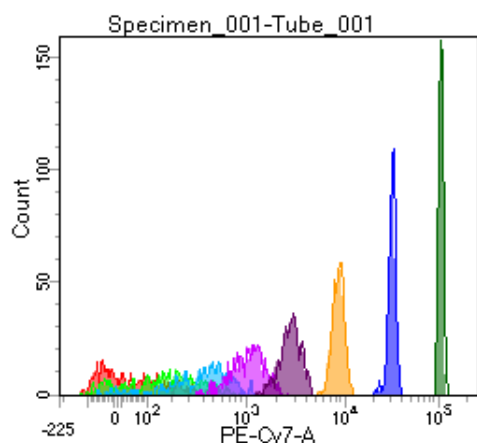

BD FACSDiva 8.0

Tube: Tube_001

Population	#Events	%Parent	%Total
All Events	5,000	####	100.0
P1	4,314	86.3	86.3
P2	531	12.3	10.6
P3	536	12.4	10.7
P4	525	12.2	10.5
P5	556	12.9	11.1
P6	541	12.5	10.8
P7	538	12.5	10.8
P8	541	12.5	10.8
P9	536	12.4	10.7