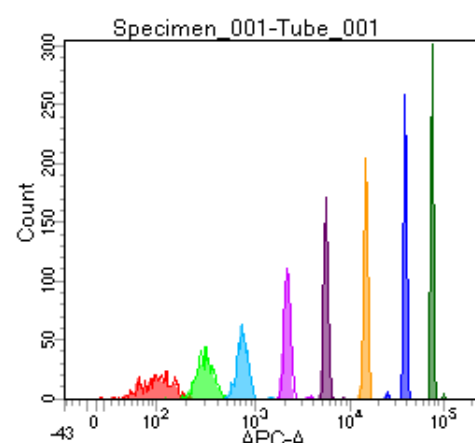

BD FACSDiva 8.0

Tube: Tube_001

Population	#Events	%Parent	%Total
All Events	5,000	####	100.0
P1	4,314	86.3	86.3
P2	531	12.3	10.6
P3	536	12.4	10.7
P4	525	12.2	10.5
P5	556	12.9	11.1
P6	541	12.5	10.8
P7	538	12.5	10.8
P8	541	12.5	10.8
P9	536	12.4	10.7