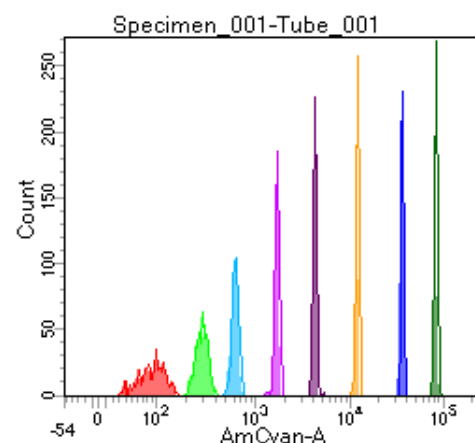

BD FACSDiva 8.0

Tube: Tube_001

Population	#Events	%Parent	%Total
All Events	5,000	####	100.0
P1	4,314	86.3	86.3
P2	531	12.3	10.6
P3	536	12.4	10.7
P4	525	12.2	10.5
P5	556	12.9	11.1
P6	541	12.5	10.8
P7	538	12.5	10.8
P8	541	12.5	10.8
P9	536	12.4	10.7