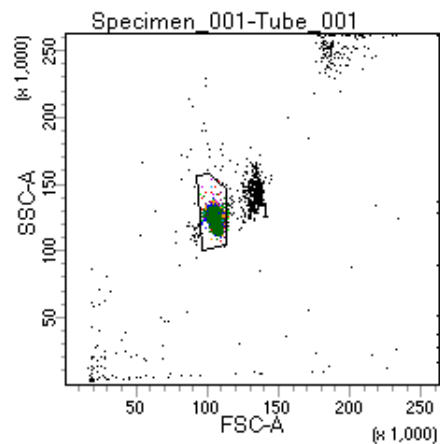

BD FACSDiva 8.0

Tube: Tube_001

Population	#Events	%Parent	%Total
All Events	5,000	####	100.0
P1	4,314	86.3	86.3
P2	531	12.3	10.6
P3	536	12.4	10.7
P4	525	12.2	10.5
P5	556	12.9	11.1
P6	541	12.5	10.8
P7	538	12.5	10.8
P8	541	12.5	10.8
P9	536	12.4	10.7