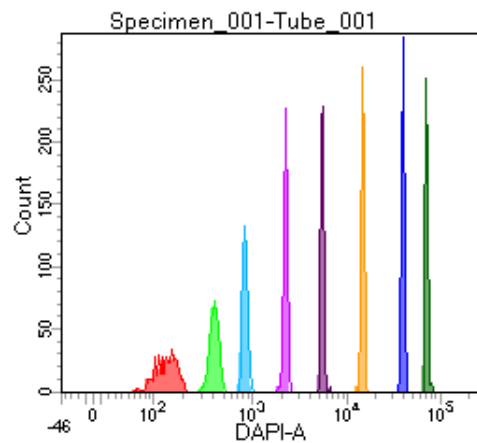

BD FACSDiva 8.0

Tube: Tube_001

Population	#Events	%Parent	%Total
All Events	5,000	####	100.0
P1	4,314	86.3	86.3
P2	531	12.3	10.6
P3	536	12.4	10.7
P4	525	12.2	10.5
P5	556	12.9	11.1
P6	541	12.5	10.8
P7	538	12.5	10.8
P8	541	12.5	10.8
P9	536	12.4	10.7