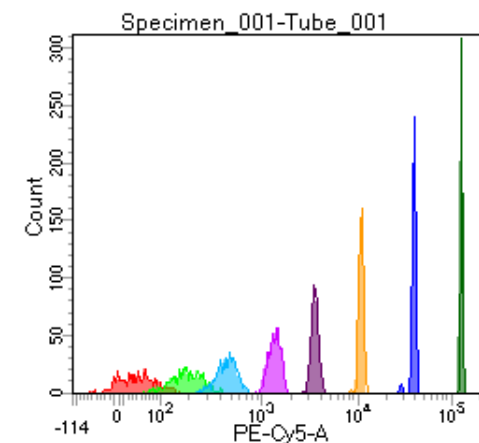

BD FACSDiva 8.0

Tube: Tube_001

Population	#Events	%Parent	%Total
All Events	5,000	####	100.0
P1	4,314	86.3	86.3
P2	531	12.3	10.6
P3	536	12.4	10.7
P4	525	12.2	10.5
P5	556	12.9	11.1
P6	541	12.5	10.8
P7	538	12.5	10.8
P8	541	12.5	10.8
P9	536	12.4	10.7