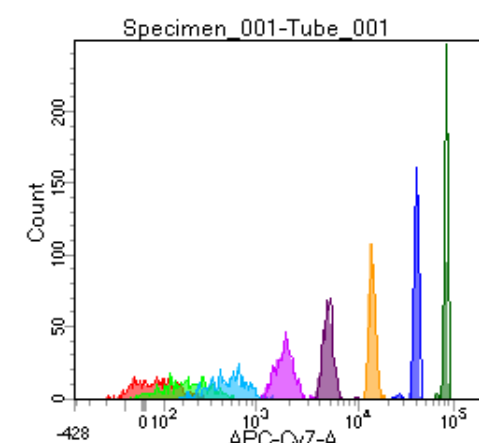

BD FACSDiva 8.0

Tube: Tube_001

Population	#Events	%Parent	%Total
All Events	5,000	####	100.0
P1	4,314	86.3	86.3
P2	531	12.3	10.6
P3	536	12.4	10.7
P4	525	12.2	10.5
P5	556	12.9	11.1
P6	541	12.5	10.8
P7	538	12.5	10.8
P8	541	12.5	10.8
P9	536	12.4	10.7