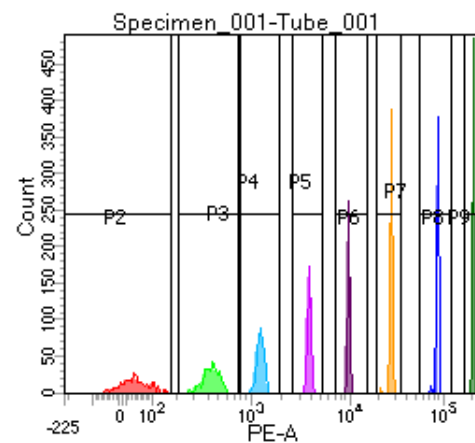

BD FACSDiva 8.0

Tube: Tube_001

Population	#Events	%Parent	%Total
All Events	5,000	####	100.0
P1	4,314	86.3	86.3
P2	531	12.3	10.6
P3	536	12.4	10.7
P4	525	12.2	10.5
P5	556	12.9	11.1
P6	541	12.5	10.8
P7	538	12.5	10.8
P8	541	12.5	10.8
P9	536	12.4	10.7