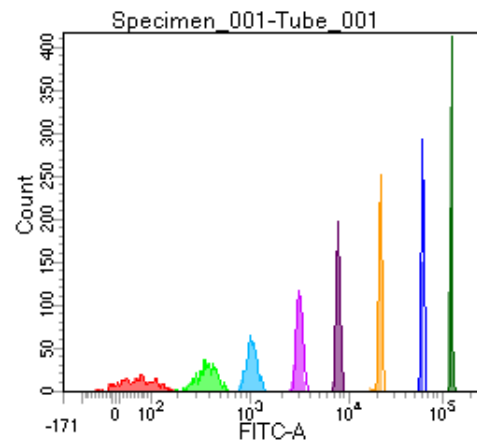

BD FACSDiva 8.0

Tube: Tube_001

Population	#Events	%Parent	%Total
All Events	5,000	####	100.0
P1	4,314	86.3	86.3
P2	531	12.3	10.6
P3	536	12.4	10.7
P4	525	12.2	10.5
P5	556	12.9	11.1
P6	541	12.5	10.8
P7	538	12.5	10.8
P8	541	12.5	10.8
P9	536	12.4	10.7