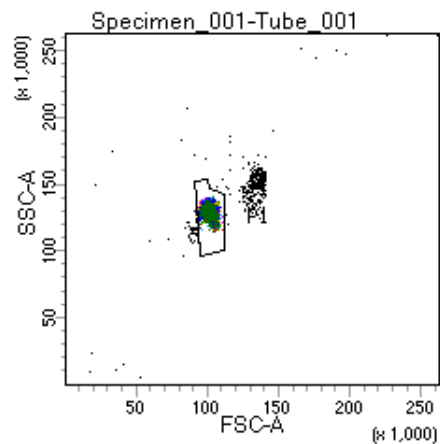

BD FACSDiva 8.0

Tube: Tube_001

Population	#Events	%Parent	%Total
All Events	4,158	####	100.0
P1	3,771	90.7	90.7
P2	479	12.7	11.5
P3	481	12.8	11.6
P4	425	11.3	10.2
P5	494	13.1	11.9
P6	494	13.1	11.9
P7	472	12.5	11.4
P8	462	12.3	11.1
P9	451	12.0	10.8