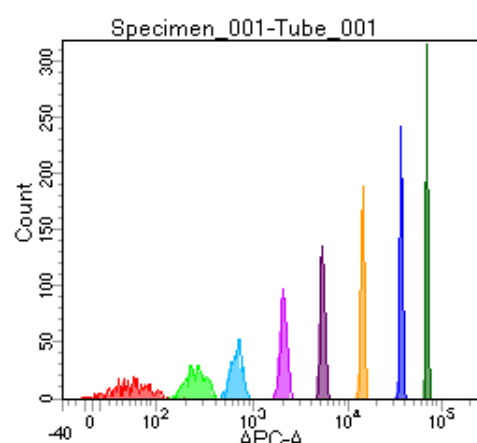

BD FACSDiva 8.0

Tube: Tube_001

Population	#Events	%Parent	%Total
All Events	4,158	####	100.0
P1	3,771	90.7	90.7
P2	479	12.7	11.5
P3	481	12.8	11.6
P4	425	11.3	10.2
P5	494	13.1	11.9
P6	494	13.1	11.9
P7	472	12.5	11.4
P8	462	12.3	11.1
P9	451	12.0	10.8