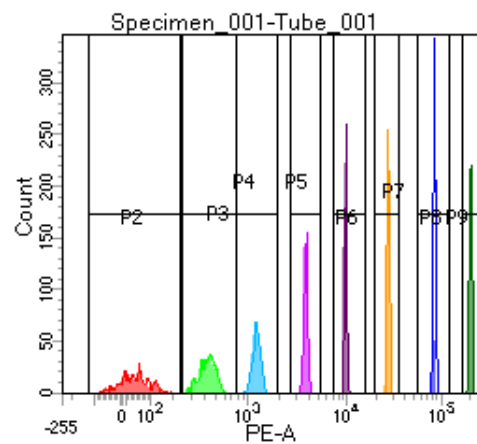

BD FACSDiva 8.0

Tube: Tube_001

Population	#Events	%Parent	%Total
All Events	4,158	####	100.0
P1	3,771	90.7	90.7
P2	479	12.7	11.5
P3	481	12.8	11.6
P4	425	11.3	10.2
P5	494	13.1	11.9
P6	494	13.1	11.9
P7	472	12.5	11.4
P8	462	12.3	11.1
P9	451	12.0	10.8