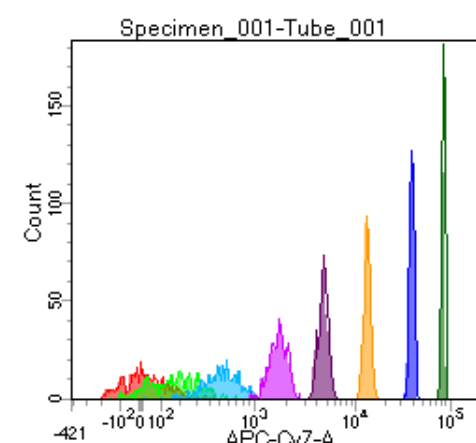

BD FACSDiva 8.0

Tube: Tube_001

Population	#Events	%Parent	%Total
All Events	4,158	####	100.0
P1	3,771	90.7	90.7
P2	479	12.7	11.5
P3	481	12.8	11.6
P4	425	11.3	10.2
P5	494	13.1	11.9
P6	494	13.1	11.9
P7	472	12.5	11.4
P8	462	12.3	11.1
P9	451	12.0	10.8