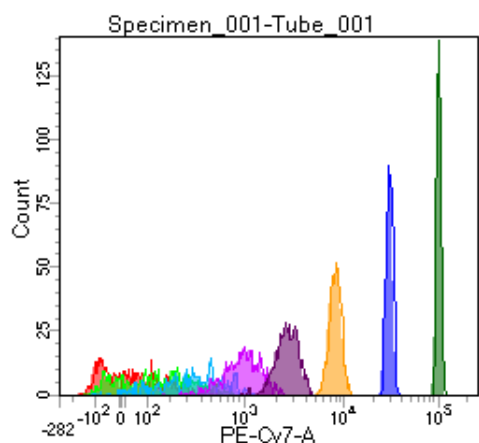

BD FACSDiva 8.0

Tube: Tube_001

Population	#Events	%Parent	%Total
All Events	4,158	####	100.0
P1	3,771	90.7	90.7
P2	479	12.7	11.5
P3	481	12.8	11.6
P4	425	11.3	10.2
P5	494	13.1	11.9
P6	494	13.1	11.9
P7	472	12.5	11.4
P8	462	12.3	11.1
P9	451	12.0	10.8