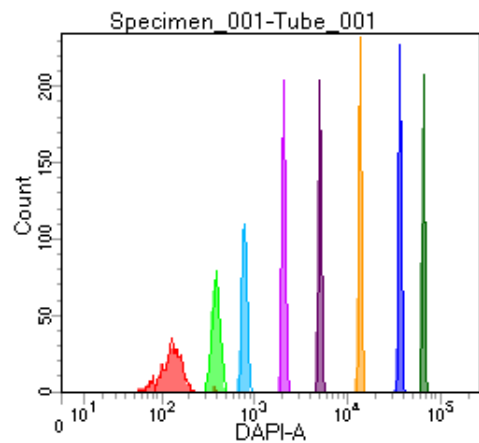

BD FACSDiva 8.0

Tube: Tube_001

Population	#Events	%Parent	%Total
All Events	4,158	####	100.0
P1	3,771	90.7	90.7
P2	479	12.7	11.5
P3	481	12.8	11.6
P4	425	11.3	10.2
P5	494	13.1	11.9
P6	494	13.1	11.9
P7	472	12.5	11.4
P8	462	12.3	11.1
P9	451	12.0	10.8