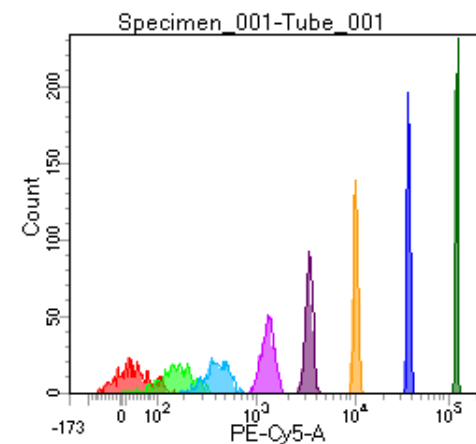

BD FACSDiva 8.0

Tube: Tube_001

Population	#Events	%Parent	%Total
All Events	4,158	####	100.0
P1	3,771	90.7	90.7
P2	479	12.7	11.5
P3	481	12.8	11.6
P4	425	11.3	10.2
P5	494	13.1	11.9
P6	494	13.1	11.9
P7	472	12.5	11.4
P8	462	12.3	11.1
P9	451	12.0	10.8