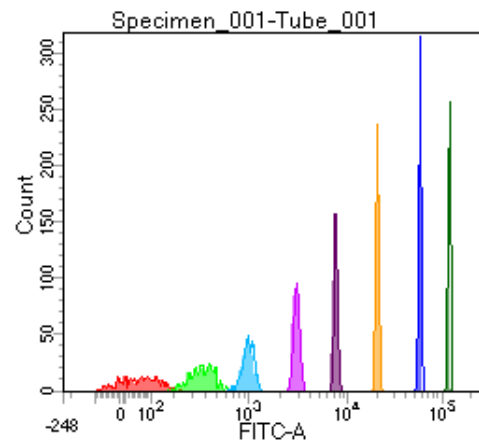

BD FACSDiva 8.0

Tube: Tube_001

Population	#Events	%Parent	%Total
All Events	4,158	####	100.0
P1	3,771	90.7	90.7
P2	479	12.7	11.5
P3	481	12.8	11.6
P4	425	11.3	10.2
P5	494	13.1	11.9
P6	494	13.1	11.9
P7	472	12.5	11.4
P8	462	12.3	11.1
P9	451	12.0	10.8