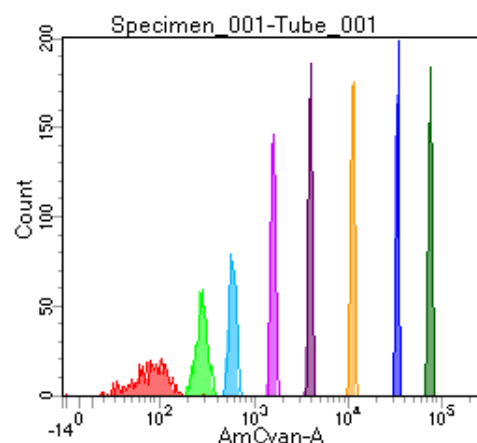

BD FACSDiva 8.0

Tube: Tube_001

Population	#Events	%Parent	%Total
All Events	4,158	####	100.0
P1	3,771	90.7	90.7
P2	479	12.7	11.5
P3	481	12.8	11.6
P4	425	11.3	10.2
P5	494	13.1	11.9
P6	494	13.1	11.9
P7	472	12.5	11.4
P8	462	12.3	11.1
P9	451	12.0	10.8