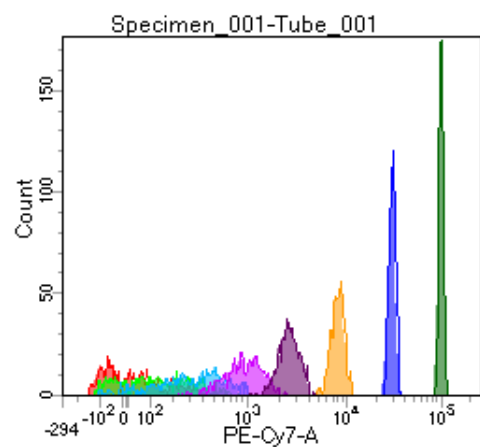

BD FACSDiva 8.0

Tube: Tube_001

| Population | #Events | %Parent | %Total |
|------------|---------|---------|--------|
| All Events | 5,000 | #### | 100.0 |
| P1 | 4,550 | 91.0 | 91.0 |
| P2 | 558 | 12.3 | 11.2 |
| P3 | 560 | 12.3 | 11.2 |
| P4 | 584 | 12.8 | 11.7 |
| P5 | 561 | 12.3 | 11.2 |
| P6 | 568 | 12.5 | 11.4 |
| P7 | 547 | 12.0 | 10.9 |
| P8 | 572 | 12.6 | 11.4 |
| P9 | 585 | 12.9 | 11.7 |