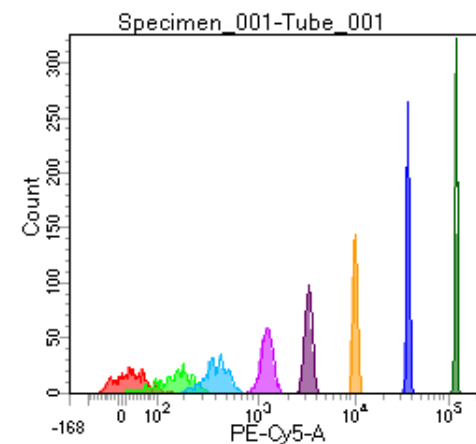

BD FACSDiva 8.0

Tube: Tube_001

| Population | #Events | %Parent | %Total |
|------------|---------|---------|--------|
| All Events | 5,000 | #### | 100.0 |
| P1 | 4,550 | 91.0 | 91.0 |
| P2 | 558 | 12.3 | 11.2 |
| P3 | 560 | 12.3 | 11.2 |
| P4 | 584 | 12.8 | 11.7 |
| P5 | 561 | 12.3 | 11.2 |
| P6 | 568 | 12.5 | 11.4 |
| P7 | 547 | 12.0 | 10.9 |
| P8 | 572 | 12.6 | 11.4 |
| P9 | 585 | 12.9 | 11.7 |