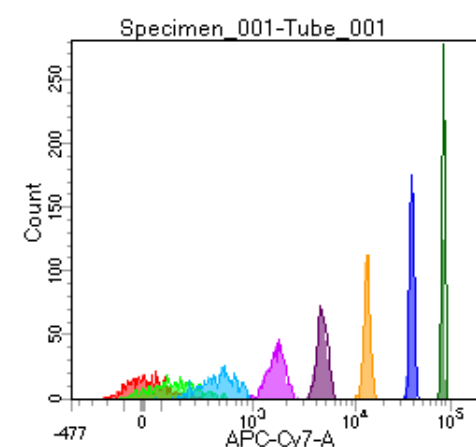

BD FACSDiva 8.0

Tube: Tube_001

| Population | #Events | %Parent | %Total |
|------------|---------|---------|--------|
| All Events | 5,000 | #### | 100.0 |
| P1 | 4,550 | 91.0 | 91.0 |
| P2 | 558 | 12.3 | 11.2 |
| P3 | 560 | 12.3 | 11.2 |
| P4 | 584 | 12.8 | 11.7 |
| P5 | 561 | 12.3 | 11.2 |
| P6 | 568 | 12.5 | 11.4 |
| P7 | 547 | 12.0 | 10.9 |
| P8 | 572 | 12.6 | 11.4 |
| P9 | 585 | 12.9 | 11.7 |