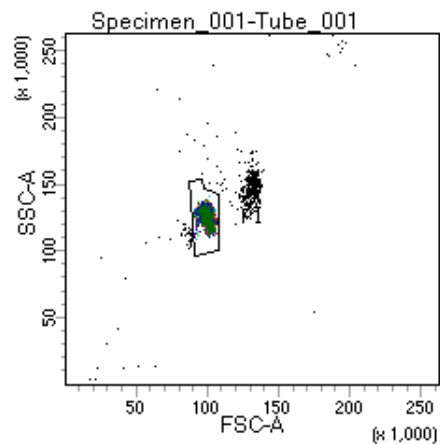

BD FACSDiva 8.0

Tube: Tube_001

| Population | #Events | %Parent | %Total |
|------------|---------|---------|--------|
| All Events | 5,000 | #### | 100.0 |
| P1 | 4,550 | 91.0 | 91.0 |
| P2 | 558 | 12.3 | 11.2 |
| P3 | 560 | 12.3 | 11.2 |
| P4 | 584 | 12.8 | 11.7 |
| P5 | 561 | 12.3 | 11.2 |
| P6 | 568 | 12.5 | 11.4 |
| P7 | 547 | 12.0 | 10.9 |
| P8 | 572 | 12.6 | 11.4 |
| P9 | 585 | 12.9 | 11.7 |