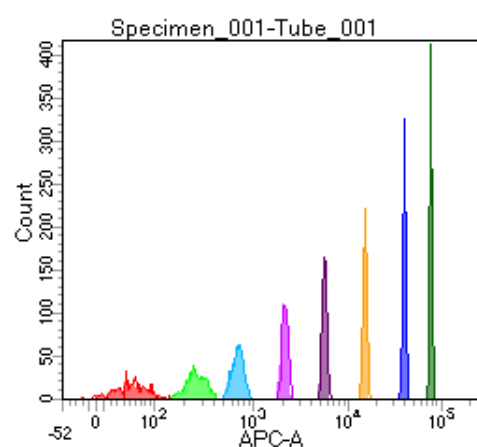

BD FACSDiva 8.0

Tube: Tube_001

| Population | #Events | %Parent | %Total |
|------------|---------|---------|--------|
| All Events | 5,000 | #### | 100.0 |
| P1 | 4,550 | 91.0 | 91.0 |
| P2 | 558 | 12.3 | 11.2 |
| P3 | 560 | 12.3 | 11.2 |
| P4 | 584 | 12.8 | 11.7 |
| P5 | 561 | 12.3 | 11.2 |
| P6 | 568 | 12.5 | 11.4 |
| P7 | 547 | 12.0 | 10.9 |
| P8 | 572 | 12.6 | 11.4 |
| P9 | 585 | 12.9 | 11.7 |