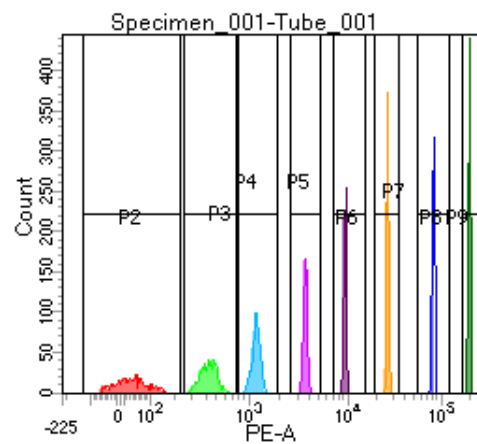

BD FACSDiva 8.0

Tube: Tube_001

| Population | #Events | %Parent | %Total |
|------------|---------|---------|--------|
| All Events | 5,000 | #### | 100.0 |
| P1 | 4,550 | 91.0 | 91.0 |
| P2 | 558 | 12.3 | 11.2 |
| P3 | 560 | 12.3 | 11.2 |
| P4 | 584 | 12.8 | 11.7 |
| P5 | 561 | 12.3 | 11.2 |
| P6 | 568 | 12.5 | 11.4 |
| P7 | 547 | 12.0 | 10.9 |
| P8 | 572 | 12.6 | 11.4 |
| P9 | 585 | 12.9 | 11.7 |