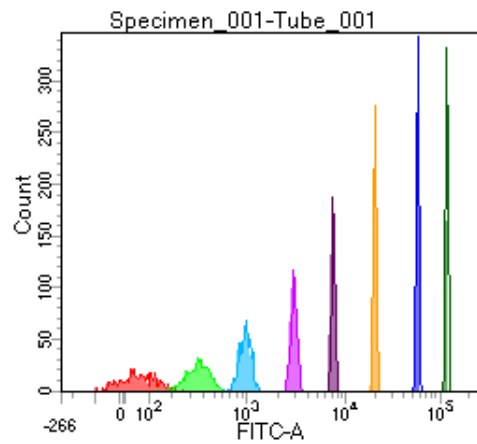

BD FACSDiva 8.0

Tube: Tube_001

| Population | #Events | %Parent | %Total |
|------------|---------|---------|--------|
| All Events | 5,000 | #### | 100.0 |
| P1 | 4,550 | 91.0 | 91.0 |
| P2 | 558 | 12.3 | 11.2 |
| P3 | 560 | 12.3 | 11.2 |
| P4 | 584 | 12.8 | 11.7 |
| P5 | 561 | 12.3 | 11.2 |
| P6 | 568 | 12.5 | 11.4 |
| P7 | 547 | 12.0 | 10.9 |
| P8 | 572 | 12.6 | 11.4 |
| P9 | 585 | 12.9 | 11.7 |