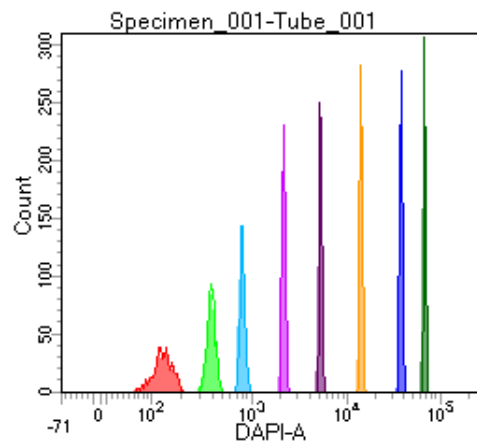

BD FACSDiva 8.0

Tube: Tube_001

Population	#Events	%Parent	%Total
All Events	5,000	####	100.0
P1	4,539	90.8	90.8
P2	561	12.4	11.2
P3	586	12.9	11.7
P4	554	12.2	11.1
P5	569	12.5	11.4
P6	580	12.8	11.6
P7	568	12.5	11.4
P8	538	11.9	10.8
P9	574	12.6	11.5