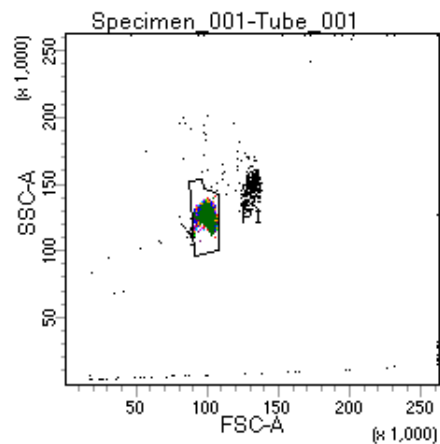

BD FACSDiva 8.0

Tube: Tube_001

Population	#Events	%Parent	%Total
All Events	5,000	####	100.0
P1	4,539	90.8	90.8
P2	561	12.4	11.2
P3	586	12.9	11.7
P4	554	12.2	11.1
P5	569	12.5	11.4
P6	580	12.8	11.6
P7	568	12.5	11.4
P8	538	11.9	10.8
P9	574	12.6	11.5