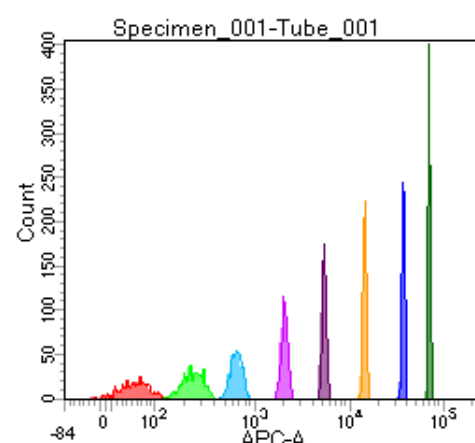

BD FACSDiva 8.0

Tube: Tube_001

Population	#Events	%Parent	%Total
All Events	5,000	####	100.0
P1	4,539	90.8	90.8
P2	561	12.4	11.2
P3	586	12.9	11.7
P4	554	12.2	11.1
P5	569	12.5	11.4
P6	580	12.8	11.6
P7	568	12.5	11.4
P8	538	11.9	10.8
P9	574	12.6	11.5