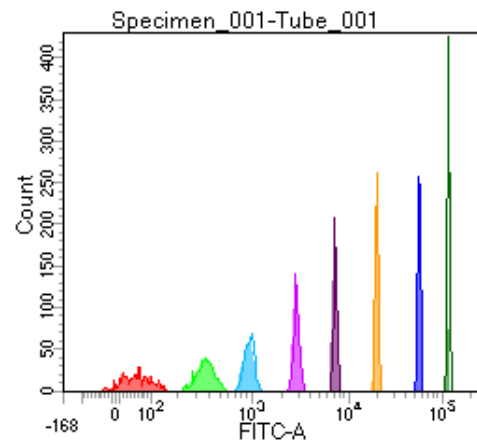

BD FACSDiva 8.0

Tube: Tube_001

Population	#Events	%Parent	%Total
All Events	5,000	####	100.0
P1	4,539	90.8	90.8
P2	561	12.4	11.2
P3	586	12.9	11.7
P4	554	12.2	11.1
P5	569	12.5	11.4
P6	580	12.8	11.6
P7	568	12.5	11.4
P8	538	11.9	10.8
P9	574	12.6	11.5