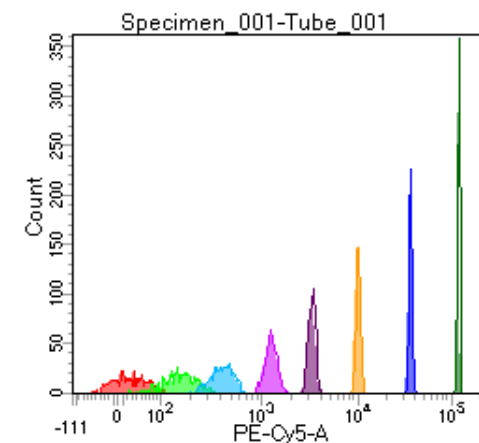

BD FACSDiva 8.0

Tube: Tube_001

Population	#Events	%Parent	%Total
All Events	5,000	####	100.0
P1	4,539	90.8	90.8
P2	561	12.4	11.2
P3	586	12.9	11.7
P4	554	12.2	11.1
P5	569	12.5	11.4
P6	580	12.8	11.6
P7	568	12.5	11.4
P8	538	11.9	10.8
P9	574	12.6	11.5