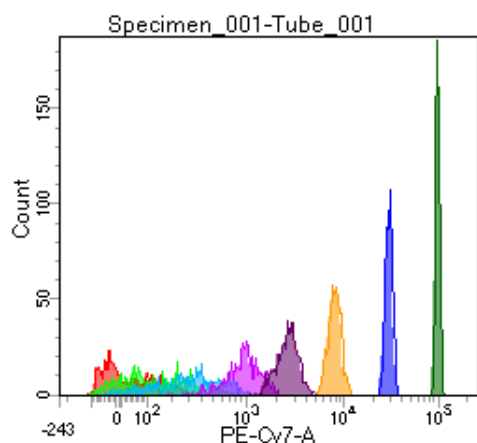

BD FACSDiva 8.0

Tube: Tube_001

Population	#Events	%Parent	%Total
All Events	5,000	####	100.0
P1	4,539	90.8	90.8
P2	561	12.4	11.2
P3	586	12.9	11.7
P4	554	12.2	11.1
P5	569	12.5	11.4
P6	580	12.8	11.6
P7	568	12.5	11.4
P8	538	11.9	10.8
P9	574	12.6	11.5