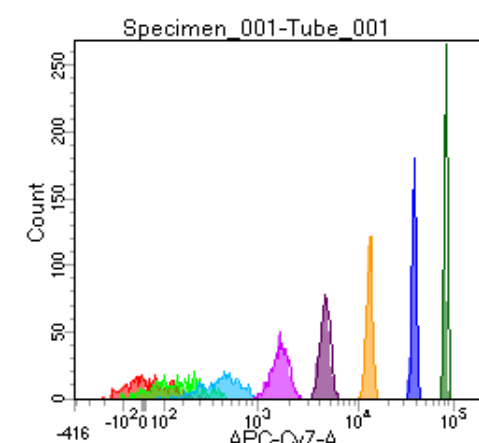

BD FACSDiva 8.0

Tube: Tube_001

Population	#Events	%Parent	%Total
All Events	5,000	####	100.0
P1	4,539	90.8	90.8
P2	561	12.4	11.2
P3	586	12.9	11.7
P4	554	12.2	11.1
P5	569	12.5	11.4
P6	580	12.8	11.6
P7	568	12.5	11.4
P8	538	11.9	10.8
P9	574	12.6	11.5