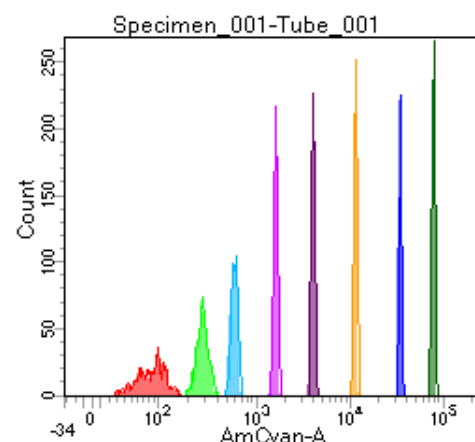

BD FACSDiva 8.0

Tube: Tube_001

Population	#Events	%Parent	%Total
All Events	5,000	####	100.0
P1	4,539	90.8	90.8
P2	561	12.4	11.2
P3	586	12.9	11.7
P4	554	12.2	11.1
P5	569	12.5	11.4
P6	580	12.8	11.6
P7	568	12.5	11.4
P8	538	11.9	10.8
P9	574	12.6	11.5