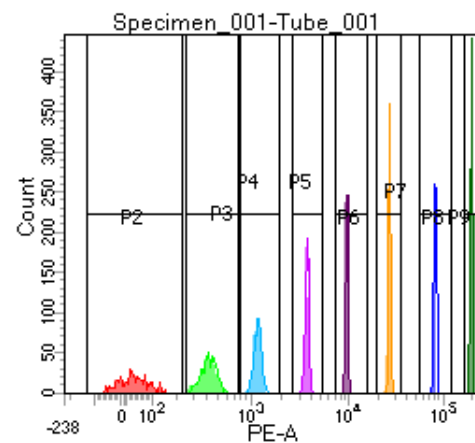

BD FACSDiva 8.0

Tube: Tube_001

Population	#Events	%Parent	%Total
All Events	5,000	####	100.0
P1	4,539	90.8	90.8
P2	561	12.4	11.2
P3	586	12.9	11.7
P4	554	12.2	11.1
P5	569	12.5	11.4
P6	580	12.8	11.6
P7	568	12.5	11.4
P8	538	11.9	10.8
P9	574	12.6	11.5