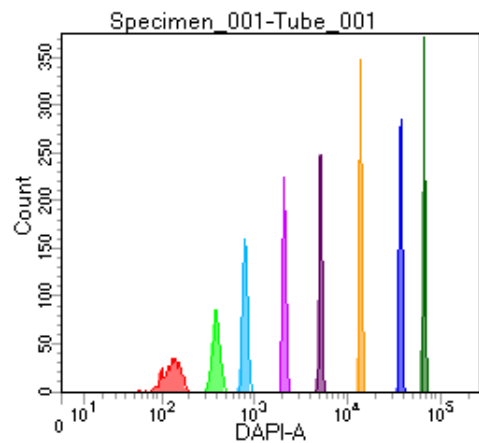

BD FACSDiva 8.0

Tube: Tube_001

Population	#Events	%Parent	%Total
All Events	5,000	####	100.0
P1	4,560	91.2	91.2
P2	511	11.2	10.2
P3	496	10.9	9.9
P4	571	12.5	11.4
P5	532	11.7	10.6
P6	585	12.8	11.7
P7	628	13.8	12.6
P8	607	13.3	12.1
P9	613	13.4	12.3