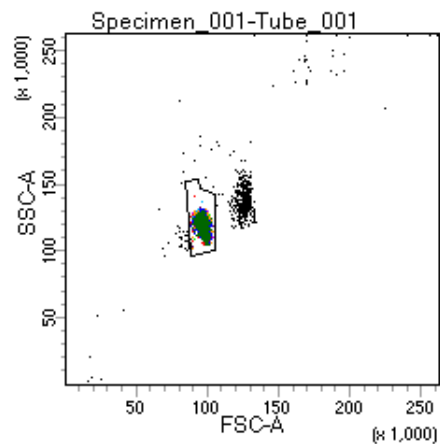

BD FACSDiva 8.0

Tube: Tube_001

Population	#Events	%Parent	%Total
All Events	5,000	####	100.0
P1	4,560	91.2	91.2
P2	511	11.2	10.2
P3	496	10.9	9.9
P4	571	12.5	11.4
P5	532	11.7	10.6
P6	585	12.8	11.7
P7	628	13.8	12.6
P8	607	13.3	12.1
P9	613	13.4	12.3