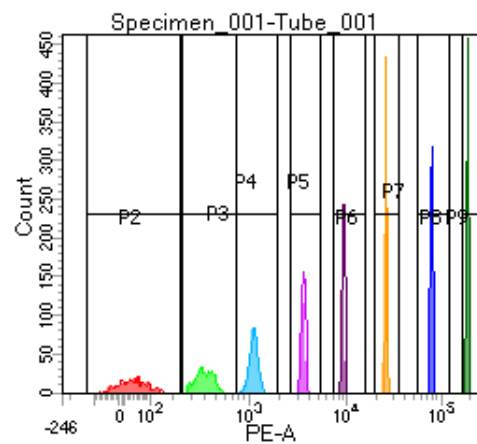

BD FACSDiva 8.0

Tube: Tube_001

Population	#Events	%Parent	%Total
All Events	5,000	####	100.0
P1	4,560	91.2	91.2
P2	511	11.2	10.2
P3	496	10.9	9.9
P4	571	12.5	11.4
P5	532	11.7	10.6
P6	585	12.8	11.7
P7	628	13.8	12.6
P8	607	13.3	12.1
P9	613	13.4	12.3