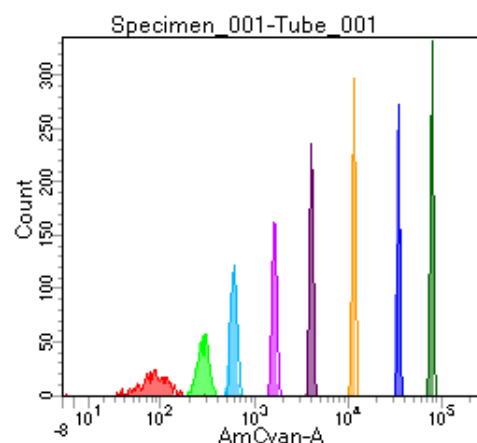

BD FACSDiva 8.0

Tube: Tube_001

Population	#Events	%Parent	%Total
All Events	5,000	####	100.0
P1	4,560	91.2	91.2
P2	511	11.2	10.2
P3	496	10.9	9.9
P4	571	12.5	11.4
P5	532	11.7	10.6
P6	585	12.8	11.7
P7	628	13.8	12.6
P8	607	13.3	12.1
P9	613	13.4	12.3