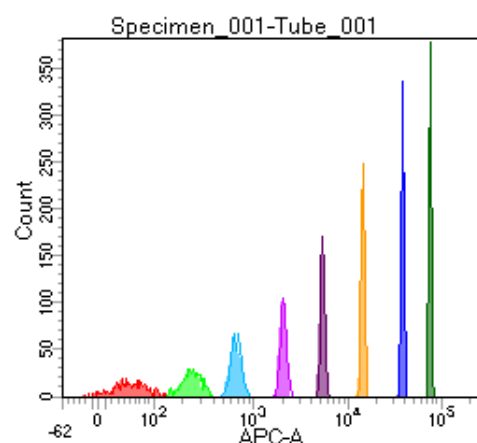

BD FACSDiva 8.0

Tube: Tube_001

Population	#Events	%Parent	%Total
All Events	5,000	####	100.0
P1	4,560	91.2	91.2
P2	511	11.2	10.2
P3	496	10.9	9.9
P4	571	12.5	11.4
P5	532	11.7	10.6
P6	585	12.8	11.7
P7	628	13.8	12.6
P8	607	13.3	12.1
P9	613	13.4	12.3