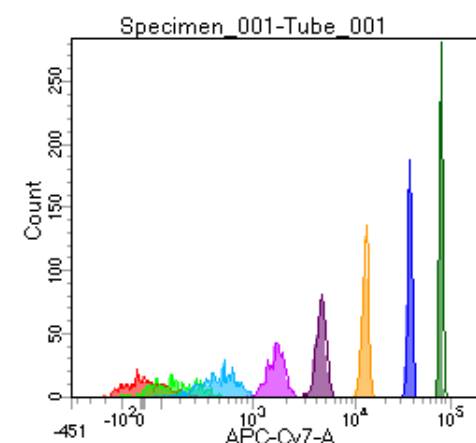

BD FACSDiva 8.0

Tube: Tube_001

Population	#Events	%Parent	%Total
All Events	5,000	####	100.0
P1	4,560	91.2	91.2
P2	511	11.2	10.2
P3	496	10.9	9.9
P4	571	12.5	11.4
P5	532	11.7	10.6
P6	585	12.8	11.7
P7	628	13.8	12.6
P8	607	13.3	12.1
P9	613	13.4	12.3