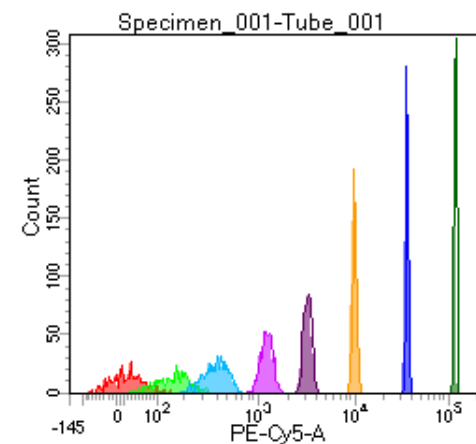

BD FACSDiva 8.0

Tube: Tube_001

Population	#Events	%Parent	%Total
All Events	5,000	####	100.0
P1	4,560	91.2	91.2
P2	511	11.2	10.2
P3	496	10.9	9.9
P4	571	12.5	11.4
P5	532	11.7	10.6
P6	585	12.8	11.7
P7	628	13.8	12.6
P8	607	13.3	12.1
P9	613	13.4	12.3