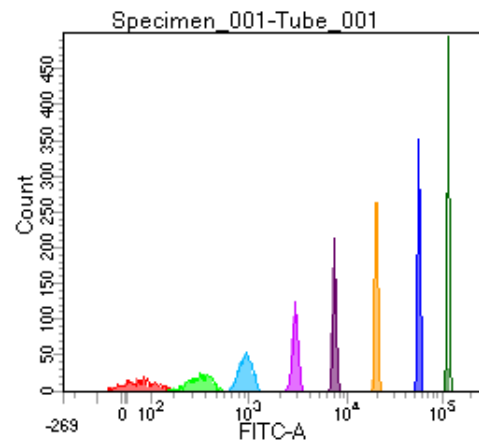

BD FACSDiva 8.0

Tube: Tube_001

Population	#Events	%Parent	%Total
All Events	5,000	####	100.0
P1	4,560	91.2	91.2
P2	511	11.2	10.2
P3	496	10.9	9.9
P4	571	12.5	11.4
P5	532	11.7	10.6
P6	585	12.8	11.7
P7	628	13.8	12.6
P8	607	13.3	12.1
P9	613	13.4	12.3