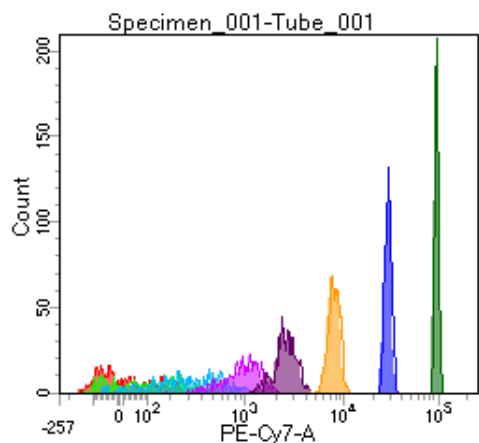

BD FACSDiva 8.0

Tube: Tube_001

Population	#Events	%Parent	%Total
All Events	5,000	####	100.0
P1	4,560	91.2	91.2
P2	511	11.2	10.2
P3	496	10.9	9.9
P4	571	12.5	11.4
P5	532	11.7	10.6
P6	585	12.8	11.7
P7	628	13.8	12.6
P8	607	13.3	12.1
P9	613	13.4	12.3