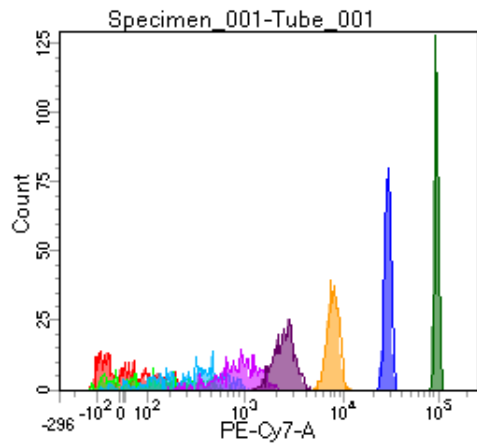

BD FACSDiva 8.0

Tube: Tube_001

Population	#Events	%Parent	%Total
All Events	3,240	####	100.0
P1	2,867	88.5	88.5
P2	373	13.0	11.5
P3	283	9.9	8.7
P4	373	13.0	11.5
P5	354	12.3	10.9
P6	374	13.0	11.5
P7	349	12.2	10.8
P8	379	13.2	11.7
P9	375	13.1	11.6