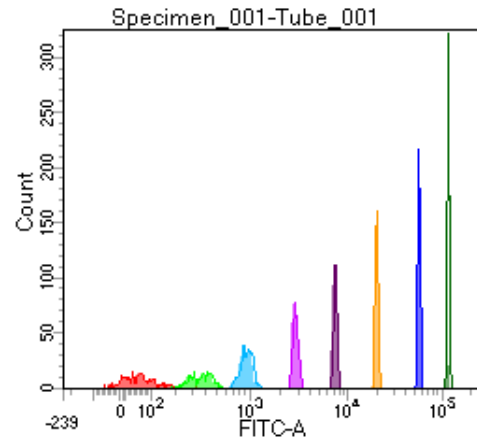

BD FACSDiva 8.0

Tube: Tube_001

Population	#Events	%Parent	%Total
All Events	3,240	####	100.0
P1	2,867	88.5	88.5
P2	373	13.0	11.5
P3	283	9.9	8.7
P4	373	13.0	11.5
P5	354	12.3	10.9
P6	374	13.0	11.5
P7	349	12.2	10.8
P8	379	13.2	11.7
P9	375	13.1	11.6