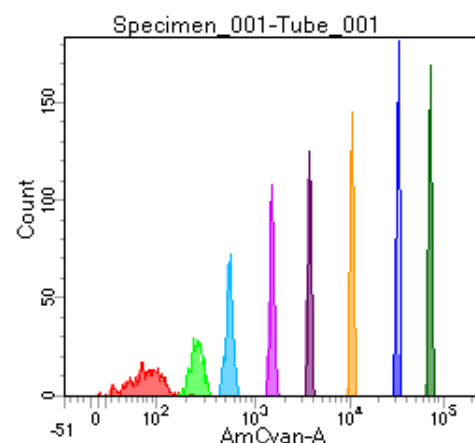

BD FACSDiva 8.0

Tube: Tube_001

Population	#Events	%Parent	%Total
All Events	3,240	####	100.0
P1	2,867	88.5	88.5
P2	373	13.0	11.5
P3	283	9.9	8.7
P4	373	13.0	11.5
P5	354	12.3	10.9
P6	374	13.0	11.5
P7	349	12.2	10.8
P8	379	13.2	11.7
P9	375	13.1	11.6