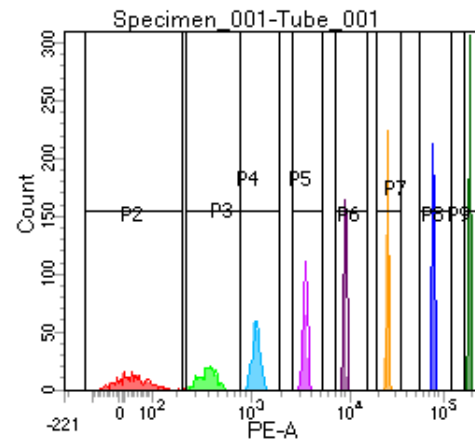

BD FACSDiva 8.0

Tube: Tube_001

Population	#Events	%Parent	%Total
All Events	3,240	####	100.0
P1	2,867	88.5	88.5
P2	373	13.0	11.5
P3	283	9.9	8.7
P4	373	13.0	11.5
P5	354	12.3	10.9
P6	374	13.0	11.5
P7	349	12.2	10.8
P8	379	13.2	11.7
P9	375	13.1	11.6