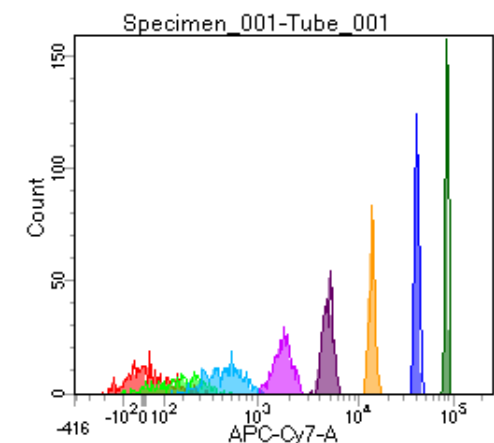

BD FACSDiva 8.0

Tube: Tube_001

Population	#Events	%Parent	%Total
All Events	3,240	####	100.0
P1	2,867	88.5	88.5
P2	373	13.0	11.5
P3	283	9.9	8.7
P4	373	13.0	11.5
P5	354	12.3	10.9
P6	374	13.0	11.5
P7	349	12.2	10.8
P8	379	13.2	11.7
P9	375	13.1	11.6