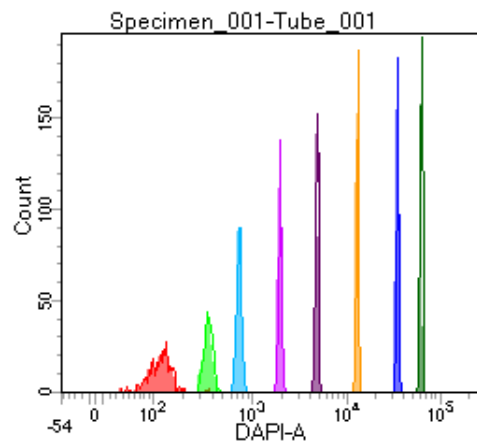

BD FACSDiva 8.0

Tube: Tube_001

Population	#Events	%Parent	%Total
All Events	3,240	####	100.0
P1	2,867	88.5	88.5
P2	373	13.0	11.5
P3	283	9.9	8.7
P4	373	13.0	11.5
P5	354	12.3	10.9
P6	374	13.0	11.5
P7	349	12.2	10.8
P8	379	13.2	11.7
P9	375	13.1	11.6