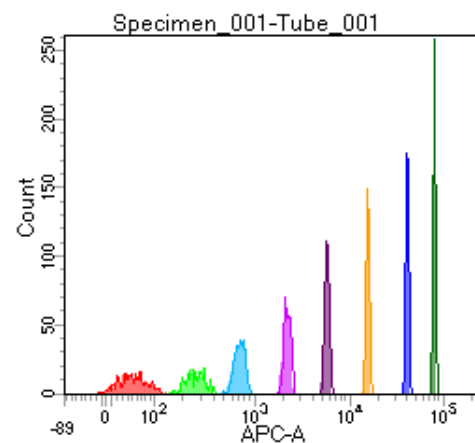

BD FACSDiva 8.0

Tube: Tube_001

Population	#Events	%Parent	%Total
All Events	3,240	####	100.0
P1	2,867	88.5	88.5
P2	373	13.0	11.5
P3	283	9.9	8.7
P4	373	13.0	11.5
P5	354	12.3	10.9
P6	374	13.0	11.5
P7	349	12.2	10.8
P8	379	13.2	11.7
P9	375	13.1	11.6