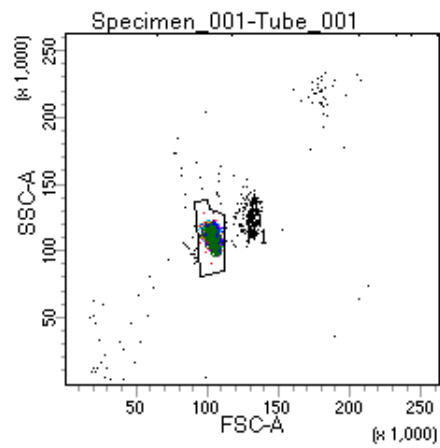

BD FACSDiva 8.0

Tube: Tube_001

Population	#Events	%Parent	%Total
All Events	3,240	####	100.0
P1	2,867	88.5	88.5
P2	373	13.0	11.5
P3	283	9.9	8.7
P4	373	13.0	11.5
P5	354	12.3	10.9
P6	374	13.0	11.5
P7	349	12.2	10.8
P8	379	13.2	11.7
P9	375	13.1	11.6