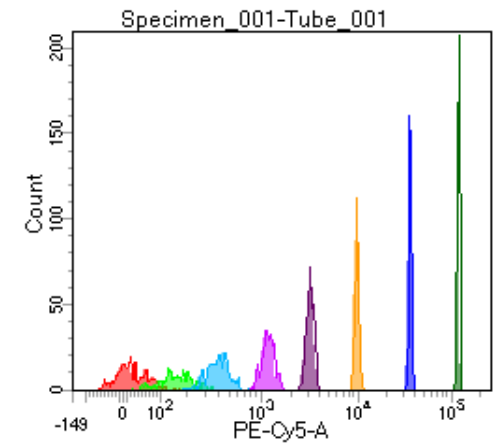

BD FACSDiva 8.0

Tube: Tube_001

Population	#Events	%Parent	%Total
All Events	3,240	####	100.0
P1	2,867	88.5	88.5
P2	373	13.0	11.5
P3	283	9.9	8.7
P4	373	13.0	11.5
P5	354	12.3	10.9
P6	374	13.0	11.5
P7	349	12.2	10.8
P8	379	13.2	11.7
P9	375	13.1	11.6